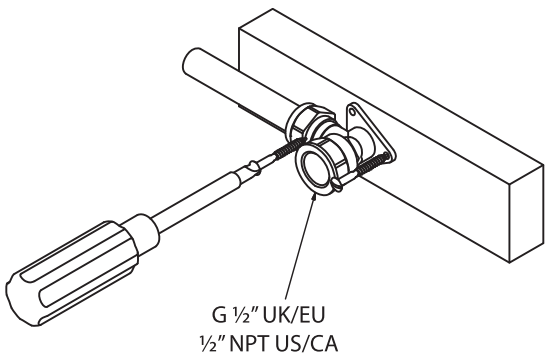

1.

PRESSURE	UK/EU 1.0 - 5 Bar Max ratio hot to cold = 5:1
PRESSURE	US/CA 14.5 - 72.5 psi Max ratio hot to cold = 5:1 Maximum flow 6.8 L/min (1.8gpm) Max temperature outlet 120°F

2.

UK/EU

CHECK
COMPROBAR
VERIFER
ÜBERPRÜFEN

US/CA

Clean Pipes
Limpiar Tuberias
Netoyer La Tuyaterie
Rohre Sauber Machen