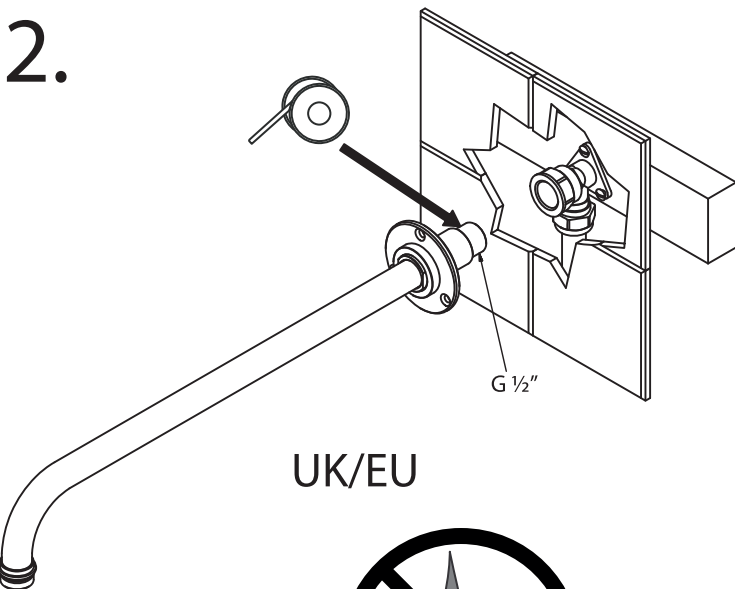

PRESSURE	UK/EU 1.0 - 5 Bar Max ratio hot to cold = 5:1
PRESSURE	US/CA 14.5 - 72.5 psi Max ratio hot to cold = 5:1 Maximum flow 6.8 L/min (1.8gpm) Max temperature outlet 120°F

2.

UK/EU