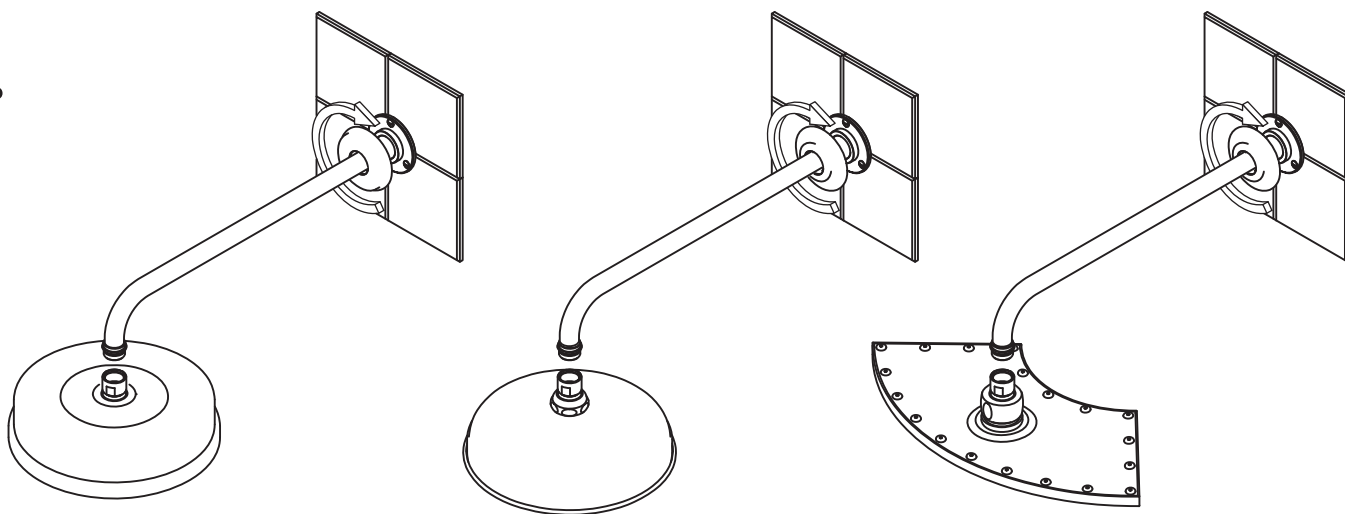

Staffordshire

Tubo

6.

Florin