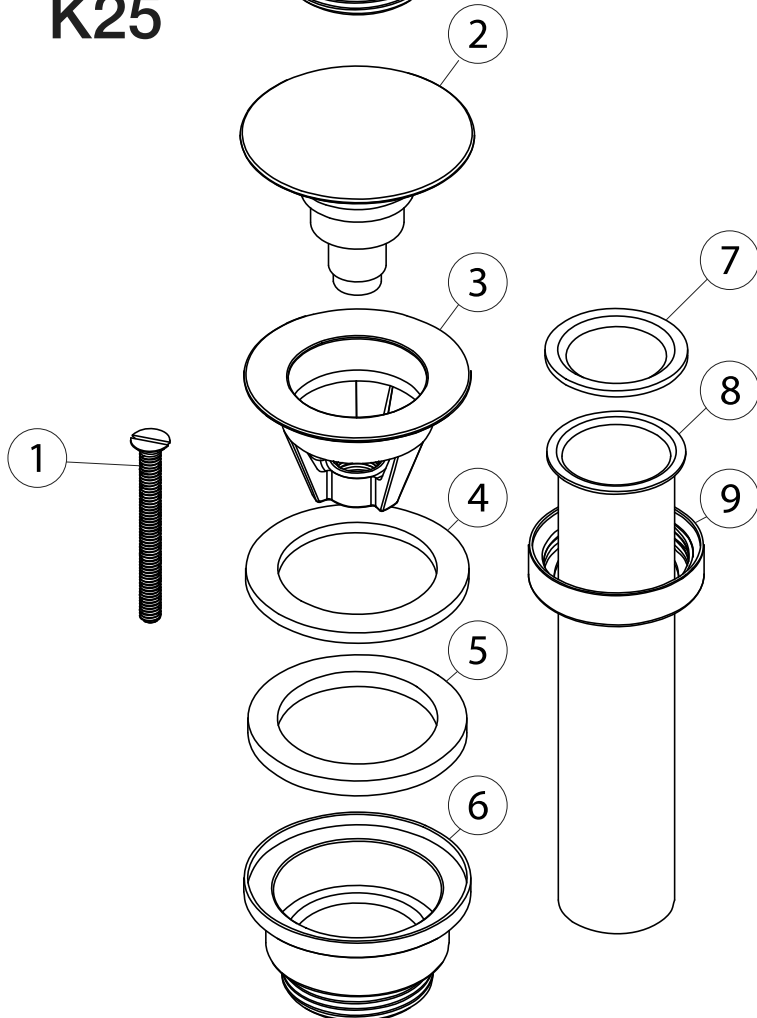

K24

1. Freeflow Insert
2. Cap
3. Centre Screw
4. Flip/Coin Captive Plug
5. Upper Body
6. Foam Washer
7. Rubber Washer
8. Lower Body
9. Rubber Washer (US Only)
10. Tube (US Only)
11. Nut (US Only)

K25

1. Centre Screw
2. Clicker Plug
3. Upper Body
4. Foam Washer
5. Runner Washer
6. Lower Body
7. Rubber Washer (US Only)
8. Tube (US Only)
9. Nut (US Only)

1

2

3

4(US Only)