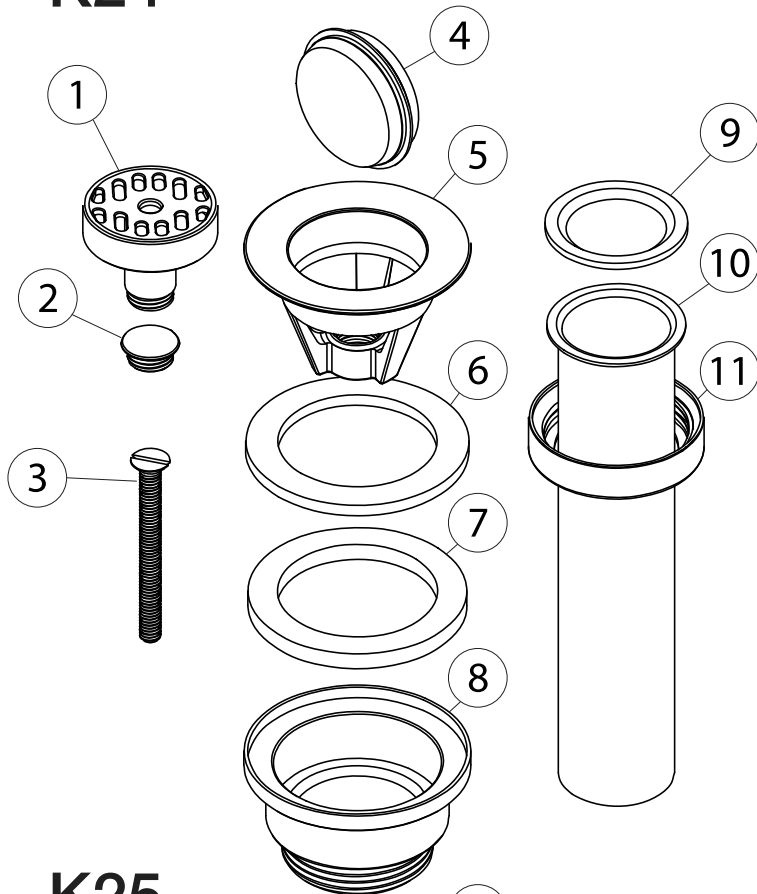

K24

1. Freeflow Insert
2. Cap
3. Centre Screw
4. Flip/Coin Captive Plug
5. Upper Body
6. Foam Washer
7. Rubber Washer
8. Lower Body
9. Rubber Washer (US Only)
10. Tube (US Only)
11. Nut (US Only)

K25

1. Centre Screw
2. Clicker Plug
3. Upper Body
4. Foam Washer
5. Runner Washer
6. Lower Body
7. Rubber Washer (US Only)
8. Tube (US Only)
9. Nut (US Only)

1

2

3

4(US Only)