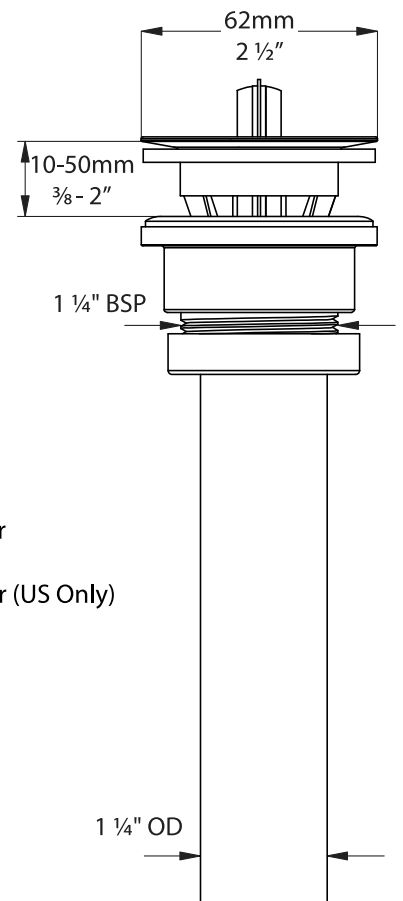

K24

1. Freeflow Insert
2. Cap
3. Centre Screw
4. Flip/Coin Captive Plug
5. Upper Body
6. Foam Washer
7. Rubber Washer
8. Lower Body
9. Rubber Washer (US Only)
10. Tube (US Only)
11. Nut (US Only)

K25

1. Centre Screw
2. Clicker Plug
3. Upper Body
4. Foam Washer
5. Runner Washer
6. Lower Body
7. Rubber Washer (US Only)
8. Tube (US Only)
9. Nut (US Only)

1

2

3

4(US Only)