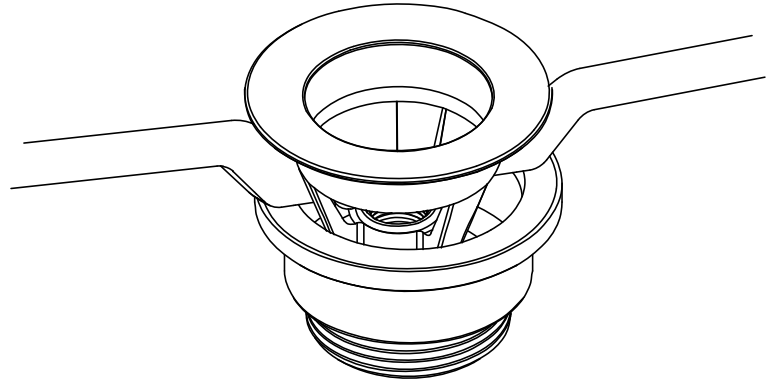

K24

1. Freeflow Insert
2. Cap
3. Centre Screw
4. Flip/Coin Captive Plug
5. Upper Body
6. Foam Washer
7. Rubber Washer
8. Lower Body
9. Rubber Washer (US Only)
10. Tube (US Only)
11. Nut (US Only)

K25

1. Centre Screw
2. Clicker Plug
3. Upper Body
4. Foam Washer
5. Runner Washer
6. Lower Body
7. Rubber Washer (US Only)
8. Tube (US Only)
9. Nut (US Only)

1

2

3

4(US Only)