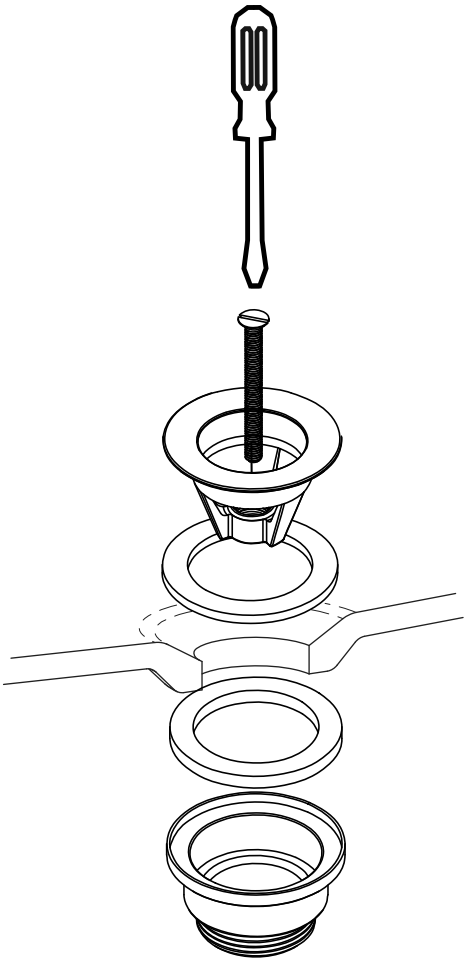

K24

1. Freeflow Insert
2. Cap
3. Centre Screw
4. Flip/Coin Captive Plug
5. Upper Body
6. Foam Washer
7. Rubber Washer
8. Lower Body
9. Rubber Washer (US Only)
10. Tube (US Only)
11. Nut (US Only)

K25

1. Centre Screw
2. Clicker Plug
3. Upper Body
4. Foam Washer
5. Runner Washer
6. Lower Body
7. Rubber Washer (US Only)
8. Tube (US Only)
9. Nut (US Only)

1

2

3

4(US Only)