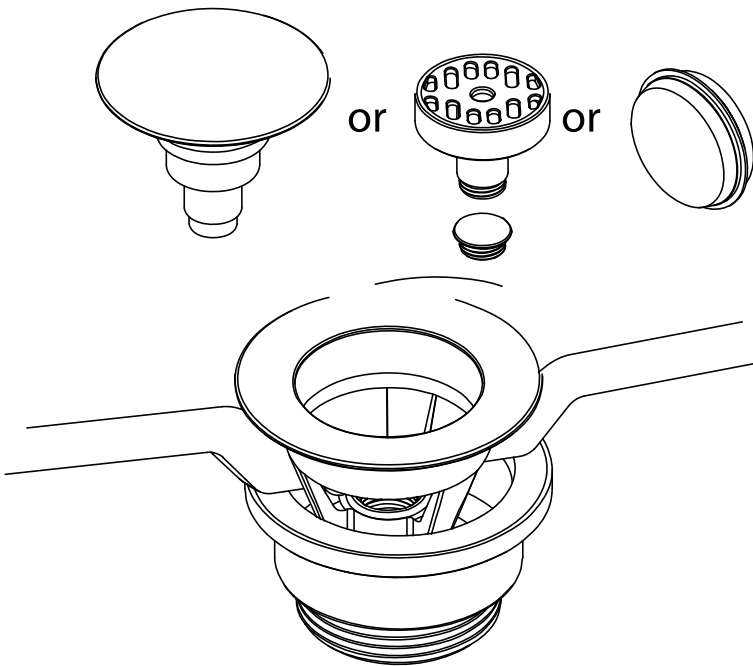

K24

1. Freeflow Insert
2. Cap
3. Centre Screw
4. Flip/Coin Captive Plug
5. Upper Body
6. Foam Washer
7. Rubber Washer
8. Lower Body
9. Rubber Washer (US Only)
10. Tube (US Only)
11. Nut (US Only)

K25

1. Centre Screw
2. Clicker Plug
3. Upper Body
4. Foam Washer
5. Runner Washer
6. Lower Body
7. Rubber Washer (US Only)
8. Tube (US Only)
9. Nut (US Only)

1

2

3

4(US Only)