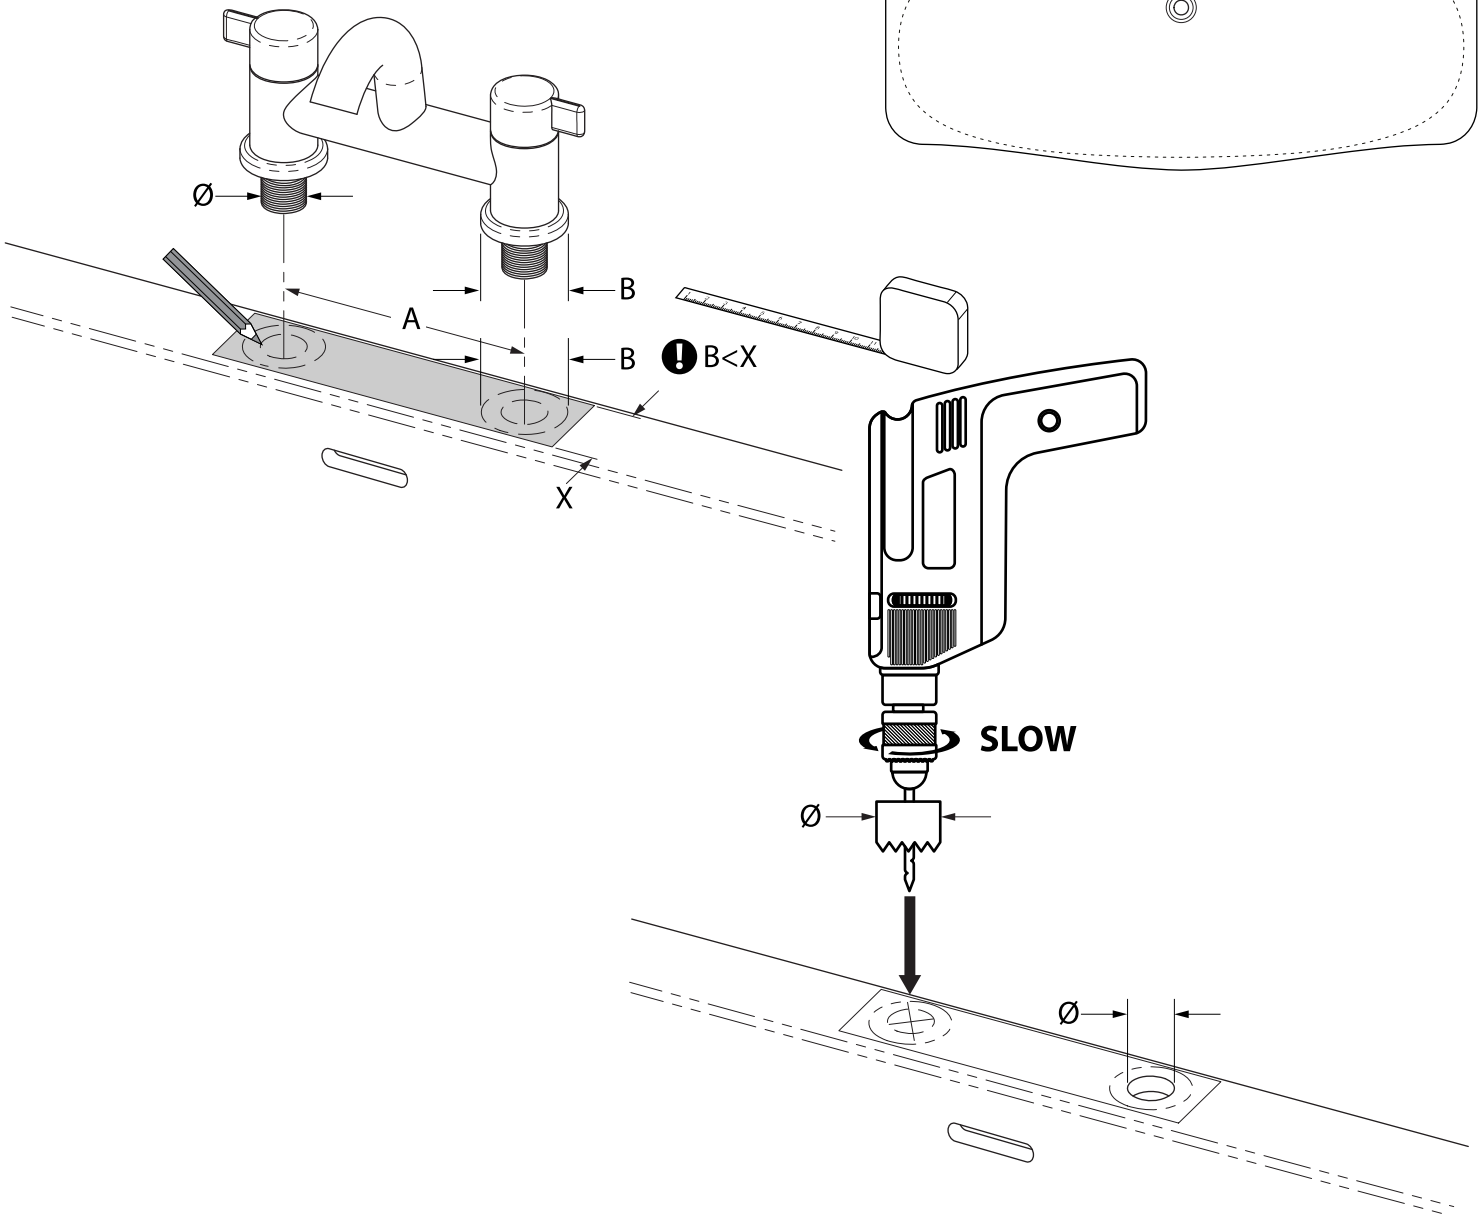

- ! Check wall is sufficient to take weight and use the appropriate fixings (not supplied). Wall may need to be reinforced
- Victoria and Albert Baths recommend coach screws where possible when wall hung

1.

- ! Remove x2 security screws to unlock drawer and release shipping frame
-

2.

| | | |
|---------------------|--------------------|---|
| ! | LAV-N-114-xx-IO | ✓ |
| | LAV-1TH-114-xx-IO | x |
| | LAV-3TH-114-xx-IO | x |
| | LAVV-N-114-xx-IO | ✓ |
| | LAVV-1TH-114-xx-IO | x |
| | LAVG-3TH-114-xx-IO | x |
| | LAVG-N-114-xx-IO | x |
| | LAVG-1TH-114-xx-IO | x |
| | LAVVG-N-114-xx-IO | x |
| LAVVG-1TH-114-xx-IO | x | |