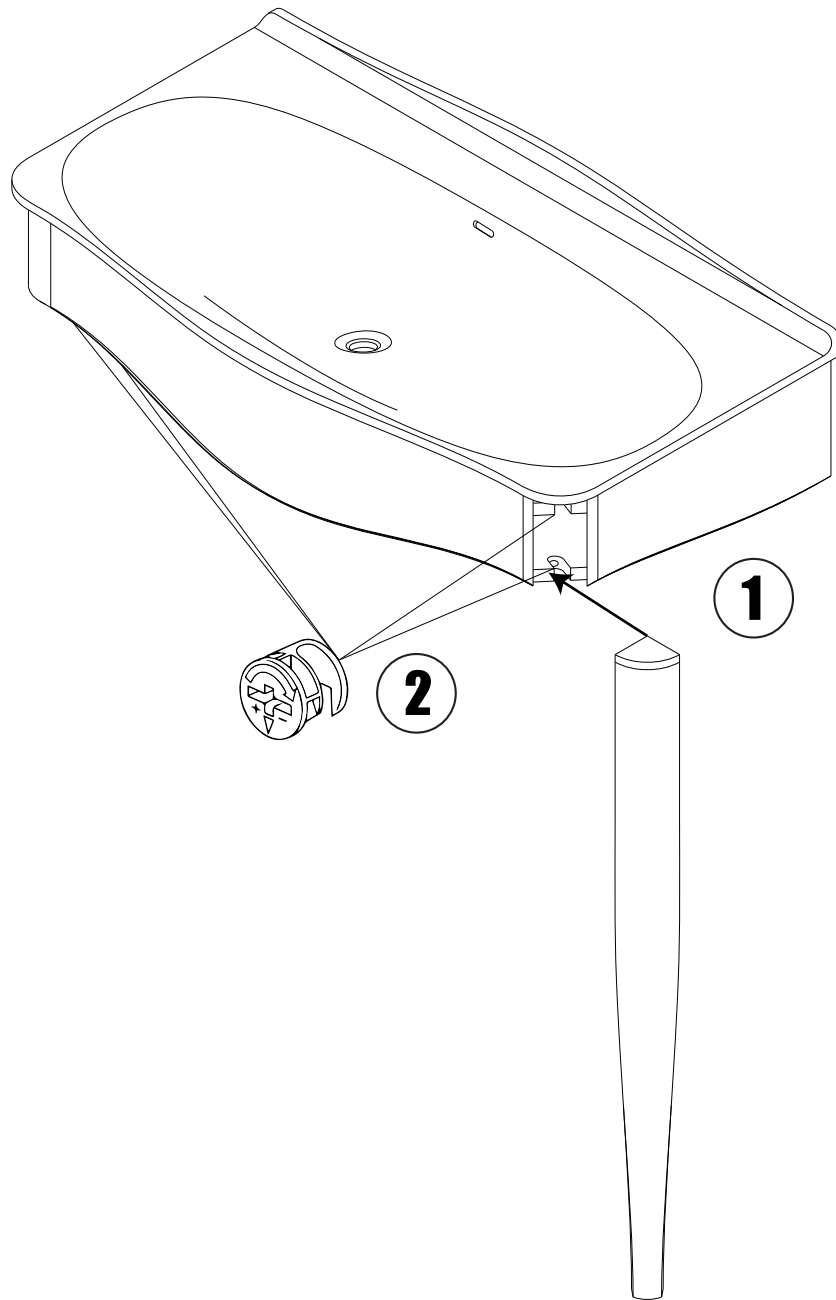

- ! Check wall is sufficient to take weight and use the appropriate fixings (not supplied). Wall may need to be reinforced
- Victoria and Albert Baths recommend coach screws where possible when wall hung

1.

- ! Remove x2 security screws to unlock drawer and release shipping frame
-

2.

| | | |
|---------------------|--------------------|---|
| ! | LAV-N-114-xx-IO | ✓ |
| | LAV-1TH-114-xx-IO | x |
| | LAV-3TH-114-xx-IO | x |
| | LAVV-N-114-xx-IO | ✓ |
| | LAVV-1TH-114-xx-IO | x |
| | LAVG-3TH-114-xx-IO | x |
| | LAVG-N-114-xx-IO | x |
| | LAVG-1TH-114-xx-IO | x |
| | LAVVG-N-114-xx-IO | x |
| LAVVG-1TH-114-xx-IO | x | |