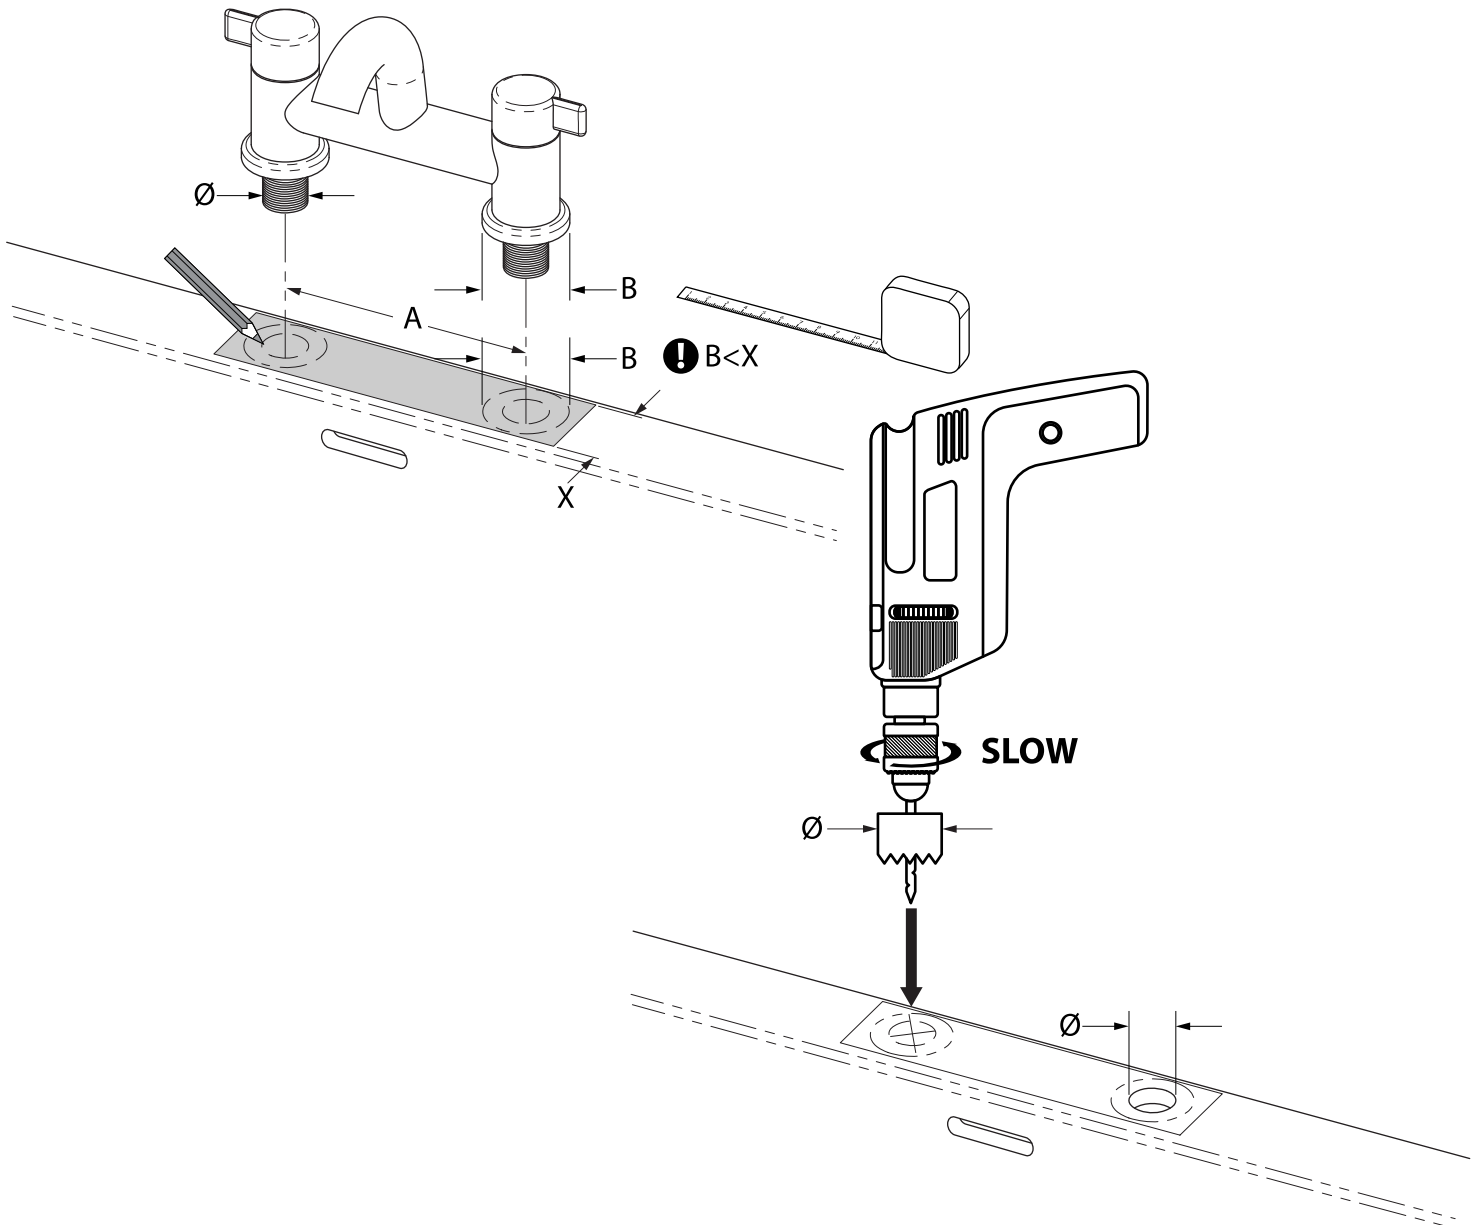

## Rear View

\*All measurements subject to +/- 5% tolerance

- ! Check wall is sufficient to take weight and use the appropriate fixings (not supplied). Wall may need to be reinforced
- Victoria and Albert Baths recommend coach screws where possible when wall hung

1.

	LAR-N-100-**-IO	✓
	LAR-3TH-100-**-IO	✗
	LARV-N-100-**-IO	✓
	LARV-3TH-N-**-IO	✗

400 x 60mm  
15 1/8" x 2 3/8"

2a.