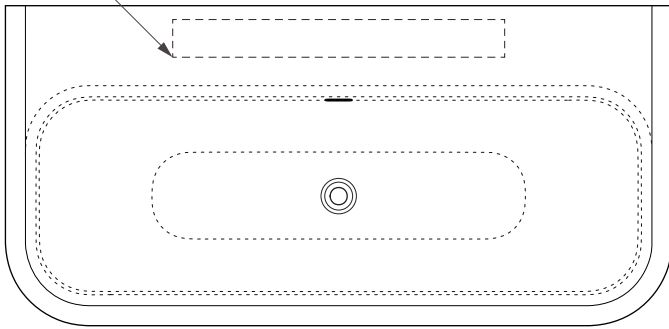

## Rear View

\*All measurements subject to +/- 5% tolerance

- ! Check wall is sufficient to take weight and use the appropriate fixings (not supplied). Wall may need to be reinforced
- Victoria and Albert Baths recommend coach screws where possible when wall hung

1.

	LAR-N-100-**-IO	✓
	LAR-3TH-100-**-IO	✗
	LARV-N-100-**-IO	✓
	LARV-3TH-N-**-IO	✗

400 x 60mm  
15 1/8" x 2 3/8"

2a.