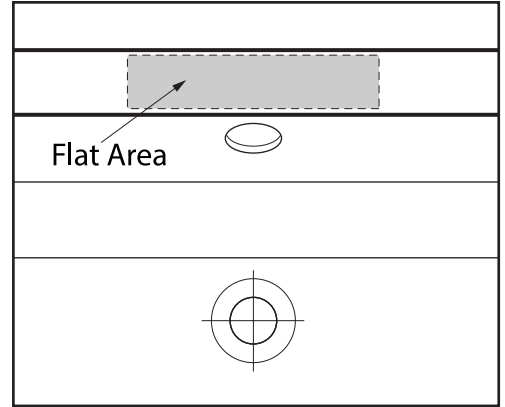

## Rear View

\*All measurements subject to +/- 5% tolerance

- ! Check wall is sufficient to take weight and use the appropriate fixings (not supplied). Wall may need to be reinforced
- Victoria and Albert Baths recommend coach screws where possible when wall hung

1.

	LAR-N-100-**-IO	✓
	LAR-3TH-100-**-IO	✗
	LARV-N-100-**-IO	✓
	LARV-3TH-N-**-IO	✗

400 x 60mm  
15 1/8" x 2 3/8"

2a.