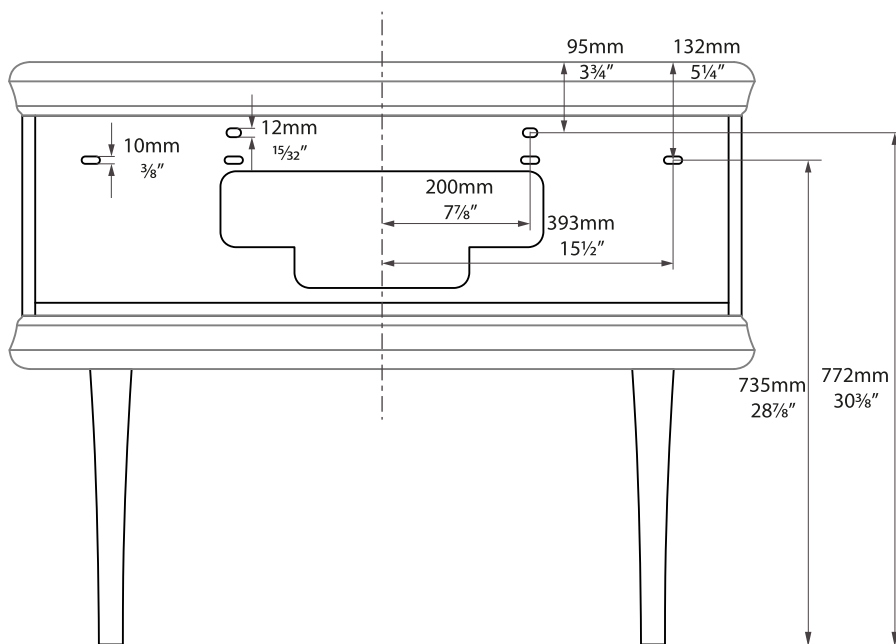

Rear View

*All measurements subject to +/- 5% tolerance