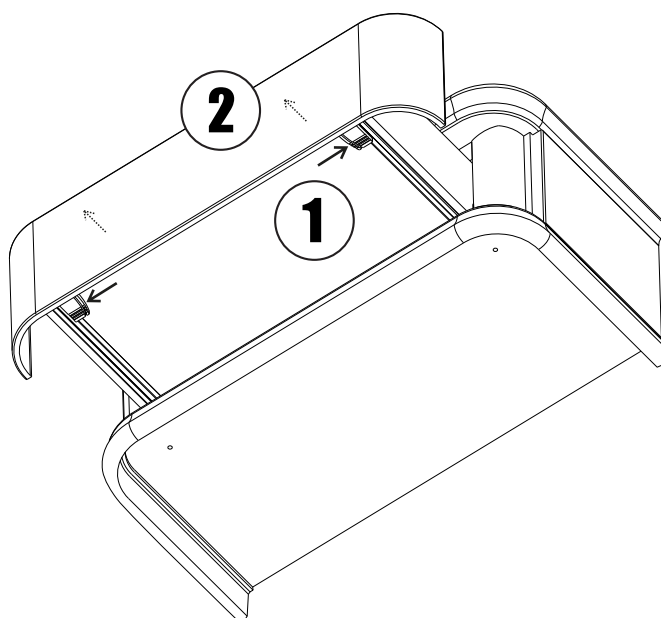

## Rear View

\*All measurements subject to +/- 5% tolerance

- ! Check wall is sufficient to take weight and use the appropriate fixings (not supplied). Wall may need to be reinforced
- Victoria and Albert Baths recommend coach screws where possible when wall hung

1.

	LAR-N-100-**-IO	✓
	LAR-3TH-100-**-IO	✗
	LARV-N-100-**-IO	✓
	LARV-3TH-N-**-IO	✗

400 x 60mm  
15 1/8" x 2 3/8"

2a.