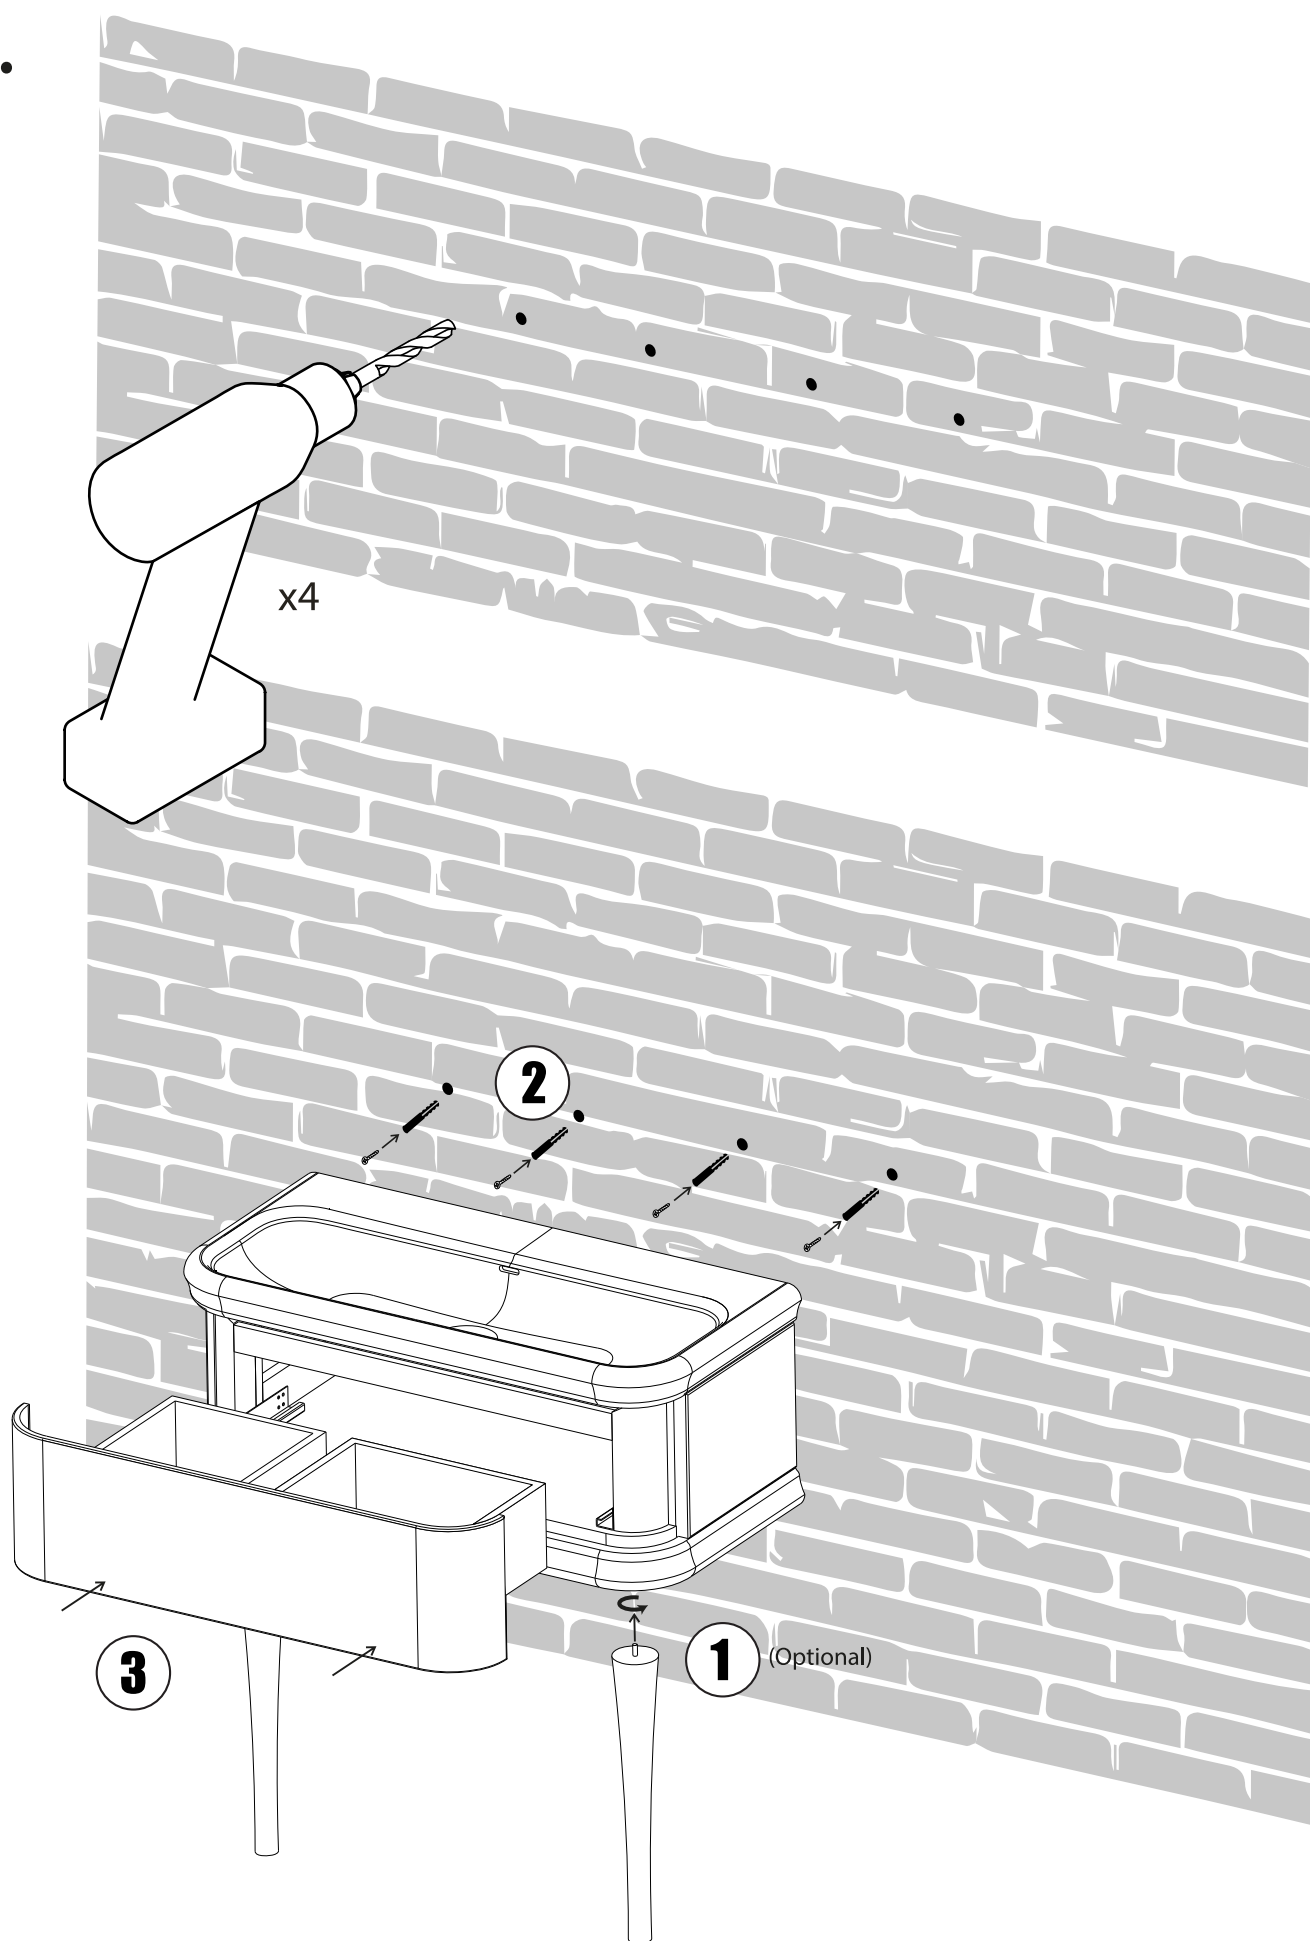

## Rear View

\*All measurements subject to +/- 5% tolerance

- ! Check wall is sufficient to take weight and use the appropriate fixings (not supplied). Wall may need to be reinforced
- Victoria and Albert Baths recommend coach screws where possible when wall hung

1.

	LAR-N-100-**-IO	✓
	LAR-3TH-100-**-IO	✗
	LARV-N-100-**-IO	✓
	LARV-3TH-N-**-IO	✗

400 x 60mm  
15 1/8" x 2 3/8"

2a.