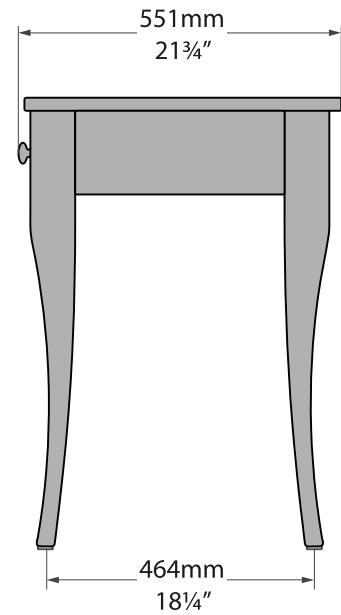

# Bosa

victoria ⊕ albert®

volcanic limestone baths

Fitting instructions  
Notice d'installation  
Instrucciones de montaje  
Montageanleitung  
Istruzioni di montaggio  
Montagehandleiding  
Instrukcja montażu  
Указания по креплению

BOS-N-112-GR/BOS-1TH-112-GR

\*All measurements subject to +/- 5% tolerance

! Remove x3 security screws to unlock drawer and release shipping frame

! Do not lift by glass

2a.

2b.