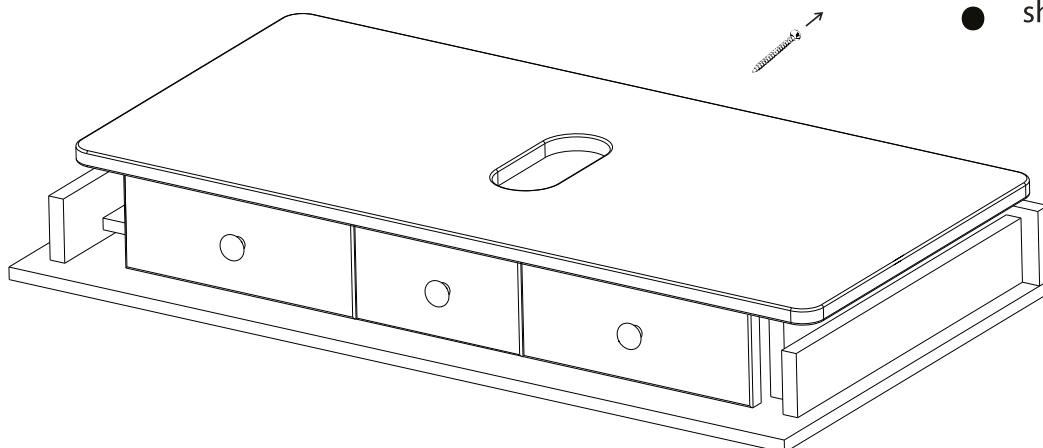

# Bosa

victoria ⊕ albert®

volcanic limestone baths

Fitting instructions  
Notice d'installation  
Instrucciones de montaje  
Montageanleitung  
Istruzioni di montaggio  
Montagehandleiding  
Instrukcja montażu  
Указания по креплению

BOS-N-112-GR/BOS-1TH-112-GR

\*All measurements subject to +/- 5% tolerance

! Remove x3 security screws to unlock drawer and release shipping frame

! Do not lift by glass

2a.

2b.