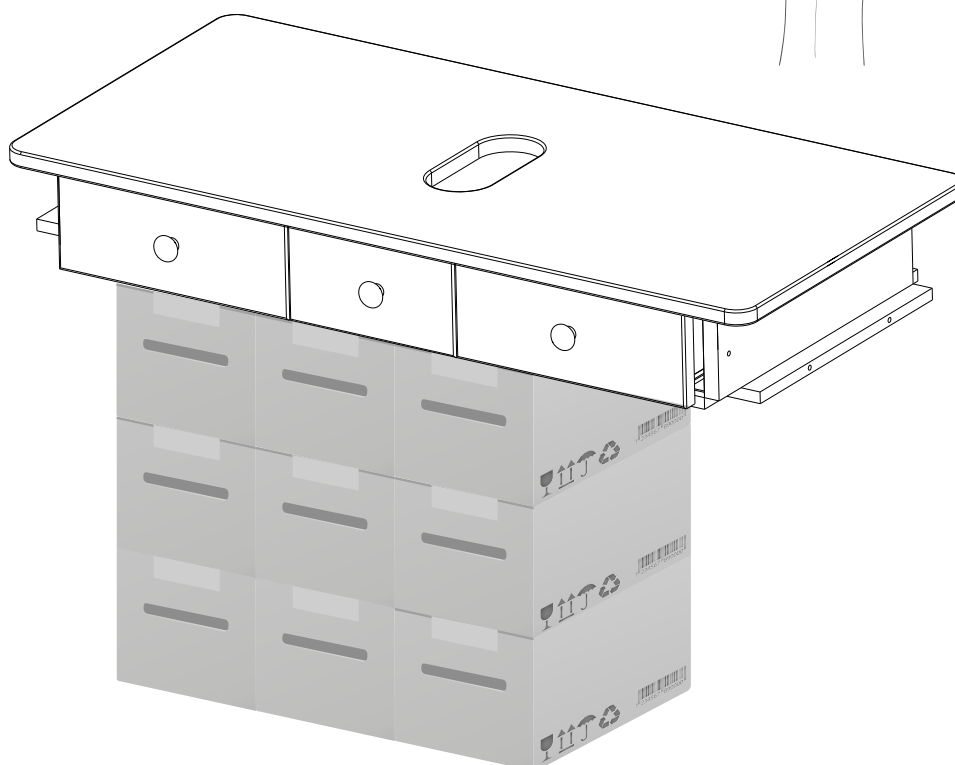

# Bosa

victoria ⊕ albert®

volcanic limestone baths

Fitting instructions  
Notice d'installation  
Instrucciones de montaje  
Montageanleitung  
Istruzioni di montaggio  
Montagehandleiding  
Instrukcja montażu  
Указания по креплению

BOS-N-112-GR/BOS-1TH-112-GR

\*All measurements subject to +/- 5% tolerance

! Remove x3 security screws to unlock drawer and release shipping frame

! Do not lift by glass

2a.

2b.