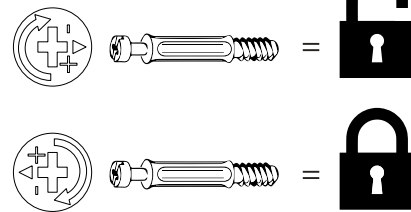

# Bosa

victoria ⊕ albert®

volcanic limestone baths

Fitting instructions  
Notice d'installation  
Instrucciones de montaje  
Montageanleitung  
Istruzioni di montaggio  
Montagehandleiding  
Instrukcja montażu  
Указания по креплению

BOS-N-112-GR/BOS-1TH-112-GR

\*All measurements subject to +/- 5% tolerance

! Remove x3 security screws to unlock drawer and release shipping frame

! Do not lift by glass

2a.

2b.