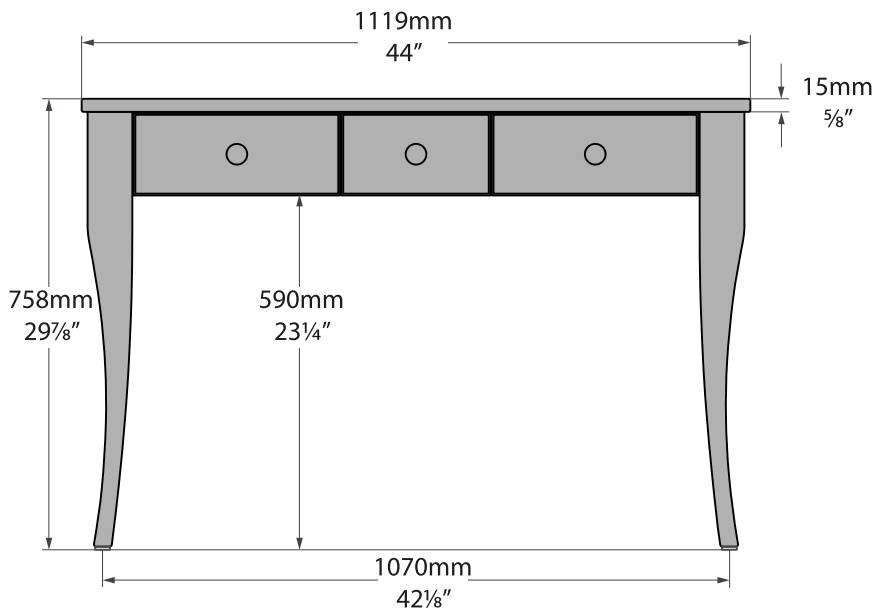

# Bosa

victoria ⊕ albert®

volcanic limestone baths

Fitting instructions  
Notice d'installation  
Instrucciones de montaje  
Montageanleitung  
Istruzioni di montaggio  
Montagehandleiding  
Instrukcja montażu  
Указания по креплению

BOS-N-112-GR/BOS-1TH-112-GR

\*All measurements subject to +/- 5% tolerance

! Remove x3 security screws to unlock drawer and release shipping frame

! Do not lift by glass

2a.

2b.