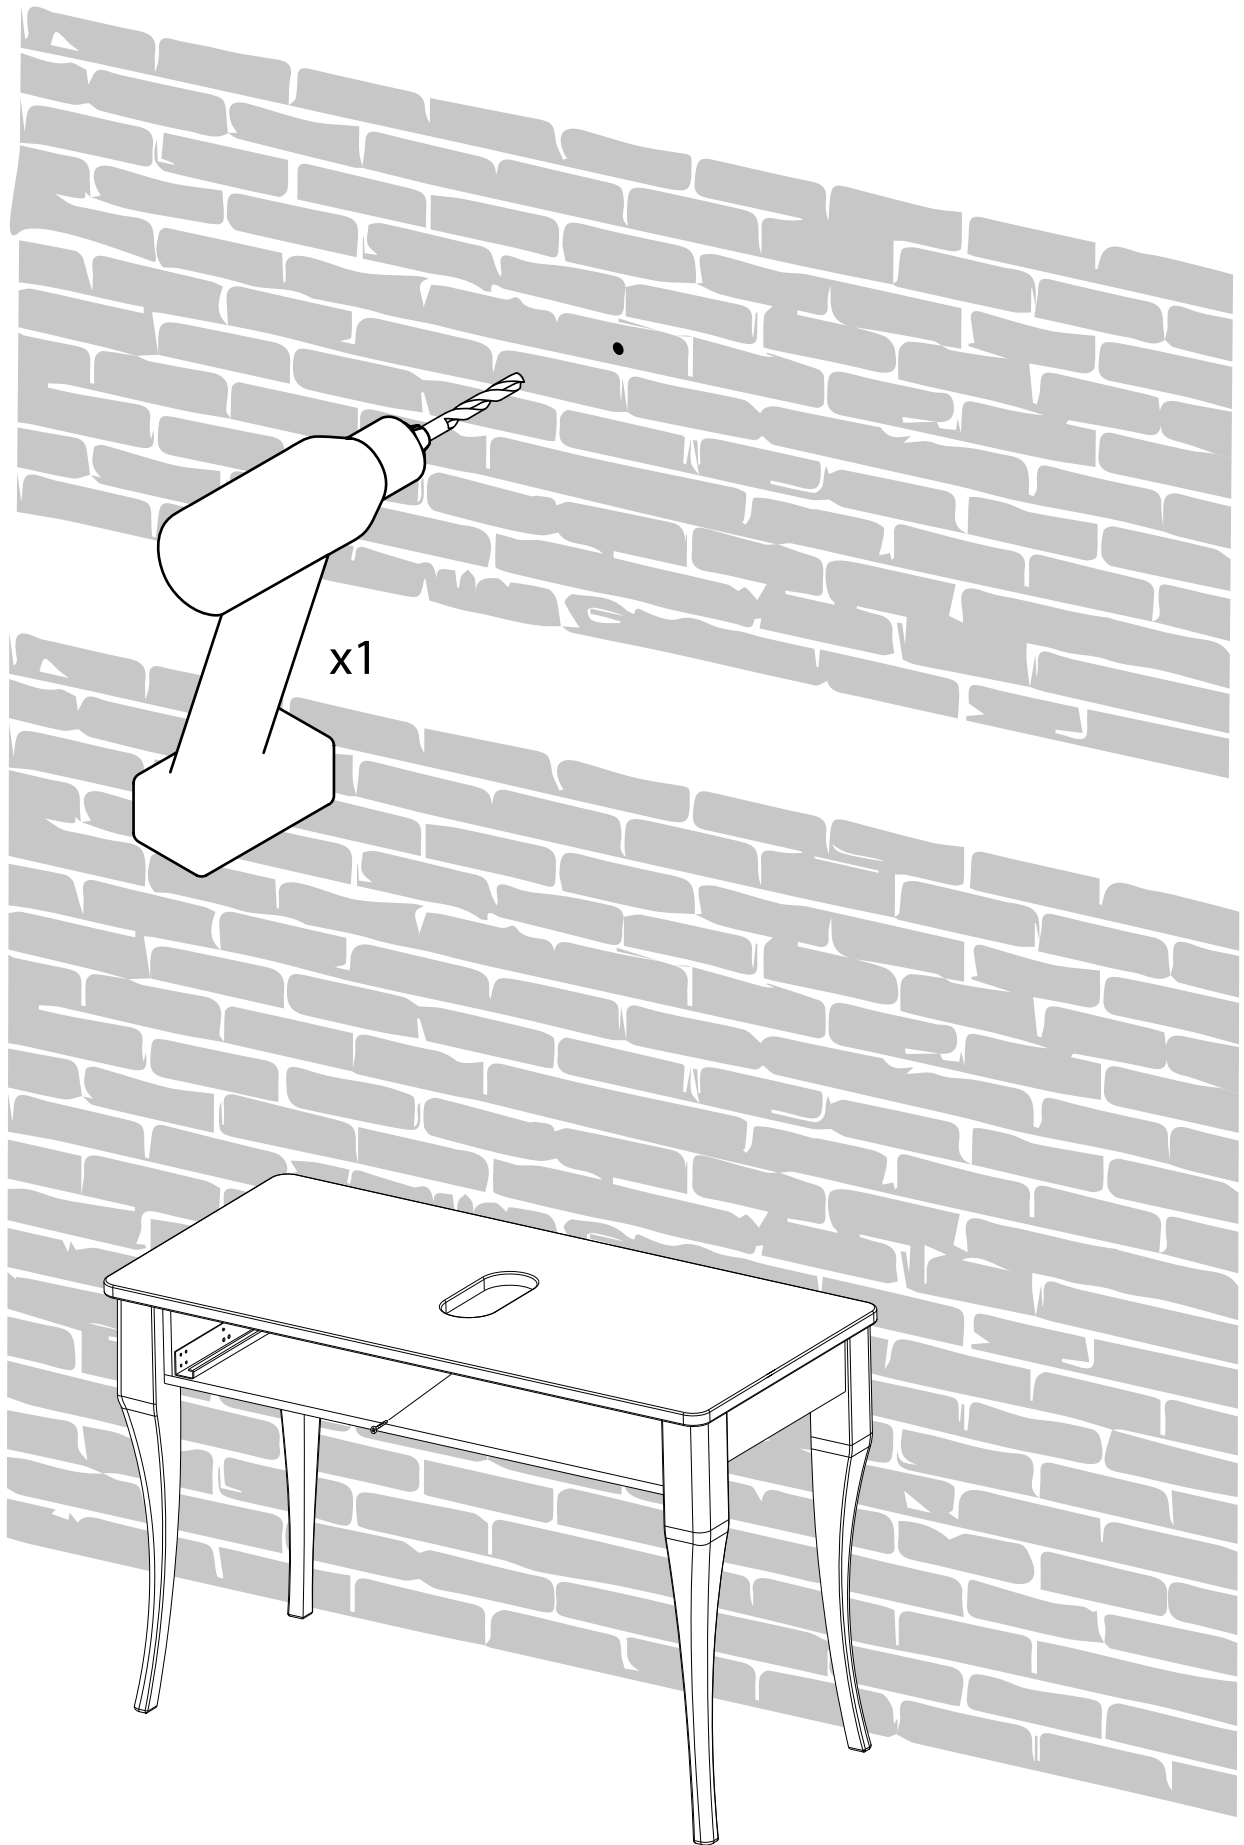

# Bosa

victoria ⊕ albert®

volcanic limestone baths

Fitting instructions  
Notice d'installation  
Instrucciones de montaje  
Montageanleitung  
Istruzioni di montaggio  
Montagehandleiding  
Instrukcja montażu  
Указания по креплению

BOS-N-112-GR/BOS-1TH-112-GR

\*All measurements subject to +/- 5% tolerance

! Remove x3 security screws to unlock drawer and release shipping frame

! Do not lift by glass

2a.

2b.