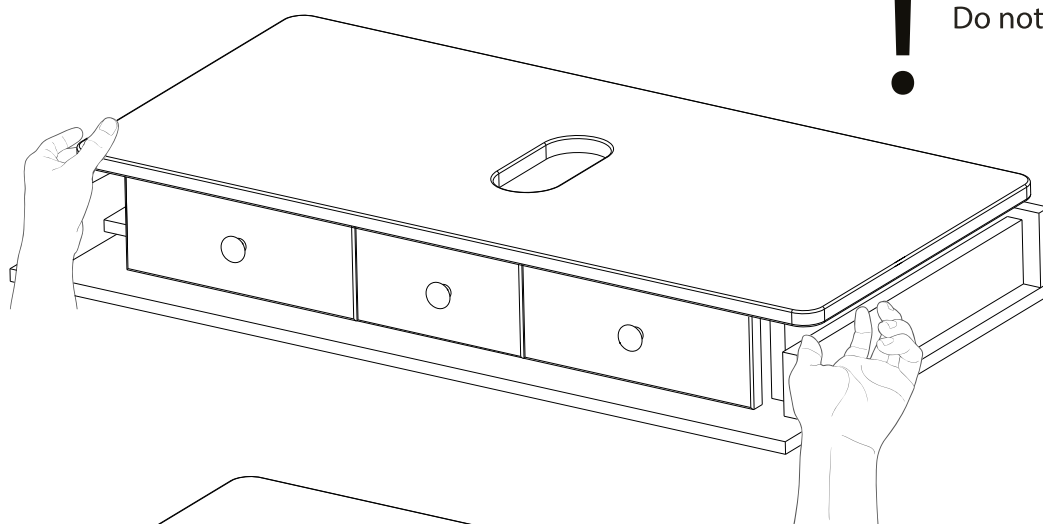

# Bosa

victoria ⊕ albert®

volcanic limestone baths

Fitting instructions  
Notice d'installation  
Instrucciones de montaje  
Montageanleitung  
Istruzioni di montaggio  
Montagehandleiding  
Instrukcja montażu  
Указания по креплению

BOS-N-112-GR/BOS-1TH-112-GR

\*All measurements subject to +/- 5% tolerance

! Remove x3 security screws to unlock drawer and release shipping frame

! Do not lift by glass

2a.

2b.