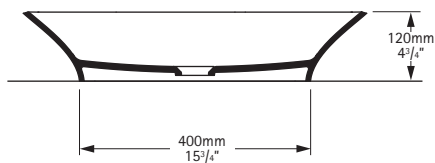

#### General specifications for Ravello 60 basin

<b>Installed size</b>	600mm x 400mm x 120mm
<b>Weight</b>	3.7kg
<b>Weight with water</b>	13kg
<b>Litres to rim</b>	9 litres
<b>Water depth to rim</b>	95mm