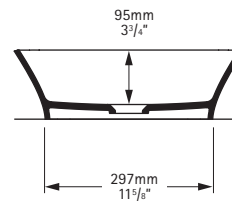

#### General specifications for Ravello 60 basin

<b>Installed size</b>	600mm x 400mm x 120mm
<b>Weight</b>	3.7kg
<b>Weight with water</b>	13kg
<b>Litres to rim</b>	9 litres
<b>Water depth to rim</b>	95mm

#### Important

Dimension of fixtures are nominal and may vary within the range of tolerances established by ANSI standard A112.19.4M.

These measurements are subject to change or cancellation.

No responsibility is assumed for use of superseded or void leaflet.