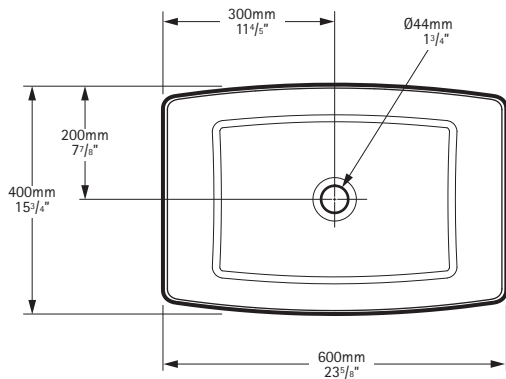

#### General specifications for Ravello 60 basin

<b>Installed size</b>	600mm x 400mm x 120mm
<b>Weight</b>	3.7kg
<b>Weight with water</b>	13kg
<b>Litres to rim</b>	9 litres
<b>Water depth to rim</b>	95mm

#### Important

Dimension of fixtures are nominal and may vary within the range of tolerances established by ANSI standard A112.19.4M.

These measurements are subject to change or cancellation.

No responsibility is assumed for use of superseded or void leaflet.