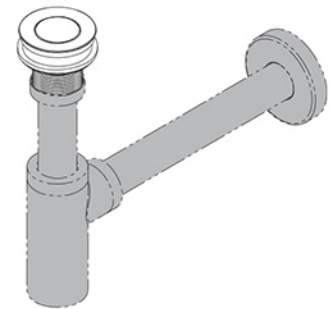

K19 / K20 / K21

K19-**

K20-**

K21-**

Kit 19

Recommended with K22 (Shown)

Kit 19

Kit 20

Recommended with K22 (Shown)

Kit 20

Kit 21

Recommended with K22 (Shown)

Kit 21

*All measurements subject to +/-5% tolerance