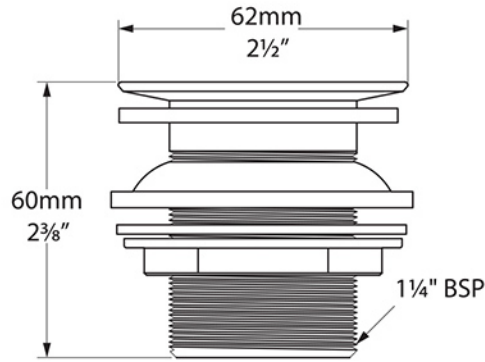

K19 / K20 / K21

K19-**

K20-**

K21-**

Kit 19

Recommended with K22 (Shown)

Kit 19