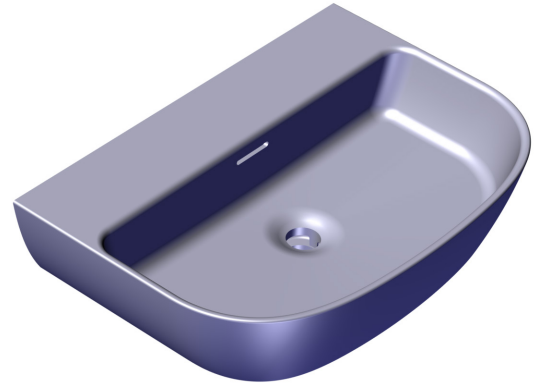

SHAPE

- D-shaped

SIZE

- Length: 412 mm, Width: 598.5 mm, Height: 130 mm

MATERIAL

- QUARRYCAST™

WEIGHT

- 7.80 kg

CAPACITY

- 8.80 Litres

INSTALLATION TYPE

- Countertop

FINISH

- Gloss White, Matt White

DRAIN

- Off-centre
- Dropped waste outlet with internal overflow
- Drain kit K-25 or kit K-28 required and sold separately

TAP HOLE

- Options available: No tap hole, one tap hole, or three tap holes

WARRANTY

- 25 years residential
- 8 years commercial
- Visit vandabaths.com for more information

SPECIFICATIONS

LUSSARI™60

D-Shaped Back to Wall Basin