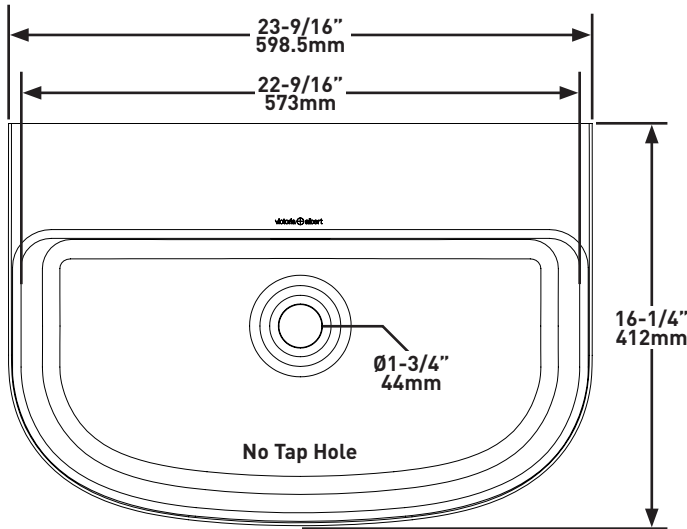

For care and cleaning, product warranty, and additional information contact:

US Customers

U.S.A.
houseofrohl.com/support
1-800-777-9762

Canadian Customers

QUEBEC / MARITIMES / WESTERN CANADA
QUÉBEC / MARITIMES / OUEST CANADIEN
QUEBEC / MARITIMOS / CANADA OCCIDENTAL
houseofrohl.ca/support
1-866-473-8442

ONTARIO
houseofrohl.ca/support
1-800-287-5354

EMEA Customers

www.houseofrohl.design
+44 (0) 3338 000 011