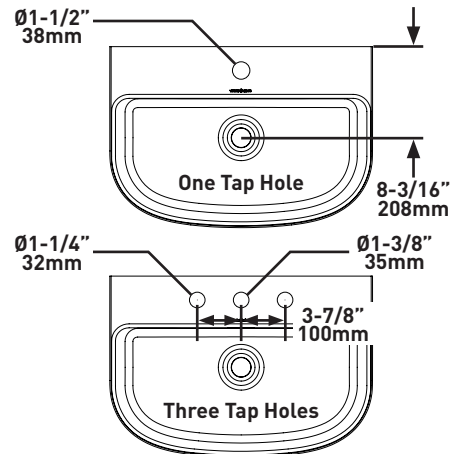

For care and cleaning, product warranty, and additional information contact:

US Customers

U.S.A.
houseofrohl.com/support
1-800-777-9762

Canadian Customers

QUEBEC / MARITIMES / WESTERN CANADA
QUÉBEC / MARITIMES / OUEST CANADIEN
QUEBEC / MARITIMOS / CANADA OCCIDENTAL
houseofrohl.ca/support
1-866-473-8442

ONTARIO
houseofrohl.ca/support
1-800-287-5354

EMEA Customers

www.houseofrohl.design
+44 (0) 3338 000 011