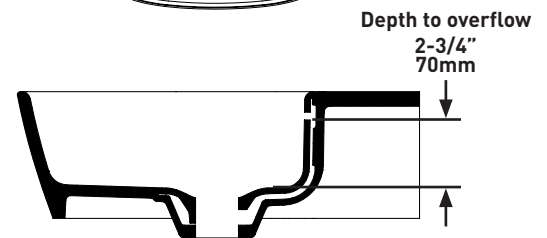

SHAPE

- D-shaped

SIZE

- Length: 412 mm, Width: 598.5 mm, Height: 130 mm

MATERIAL

- QUARRYCAST™

WEIGHT

- 7.80 kg

MODELS:

No Tap Hole: DB-LUS-N-SW-600-10
 DB-LUS-N-M-600-10

One Tap Hole: DB-LUS-1TH-SW-600-10
 DB-LUS-1TH-M-600-10

Three Tap Holes: DB-LUS-3TH-SW-600-10
 DB-LUS-3TH-M-600-10

For care and cleaning, product warranty, and additional information contact: