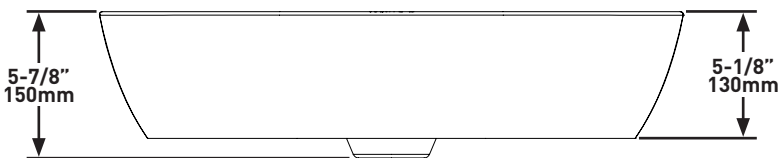

For care and cleaning, product warranty, and additional information contact:

US Customers

U.S.A.
houseofrohl.com/support
1-800-777-9762

Canadian Customers

QUEBEC / MARITIMES / WESTERN CANADA
QUÉBEC / MARITIMES / OUEST CANADIEN
QUEBEC / MARITIMOS / CANADA OCCIDENTAL
houseofrohl.ca/support
1-866-473-8442

ONTARIO
houseofrohl.ca/support
1-800-287-5354

EMEA Customers

www.houseofrohl.design
+44 (0) 3338 000 011