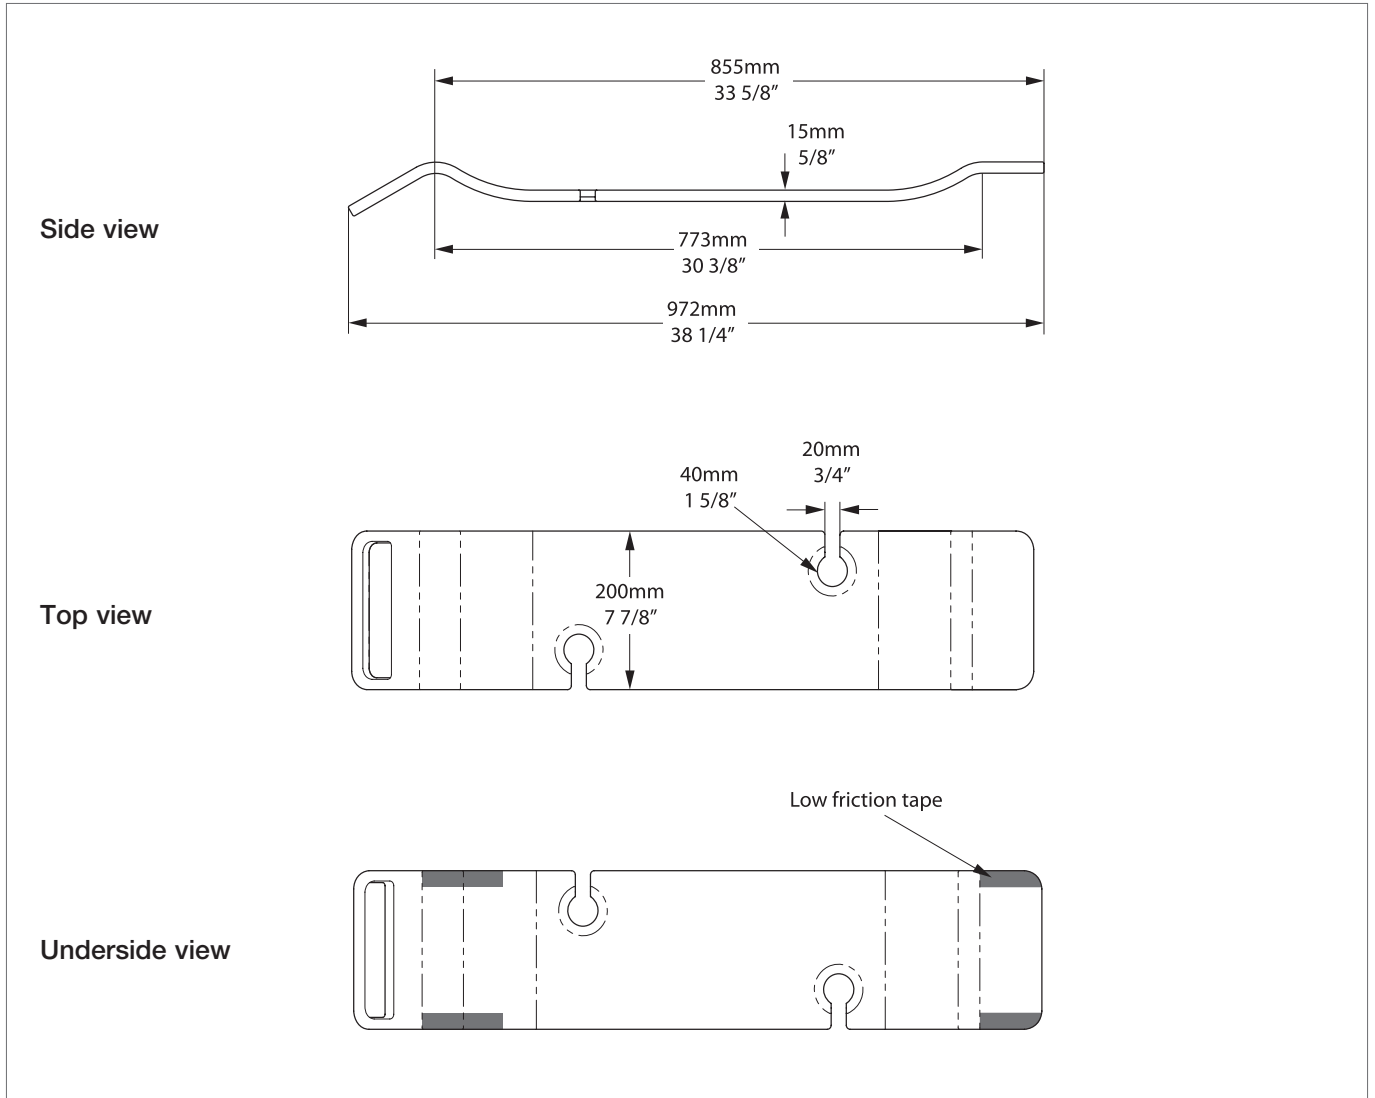

Tombolo 10 TOM-10-OAK / TOM-10-WAL / TOM-10-WHT

Contemporary bath rack
 Moderne Badewannenbrücke
 Pont de baignoire Design
 Bandeja de bañera
 Porta libro/vino contemporaneo per vasca

*All measurements subject to +/-5% tolerance