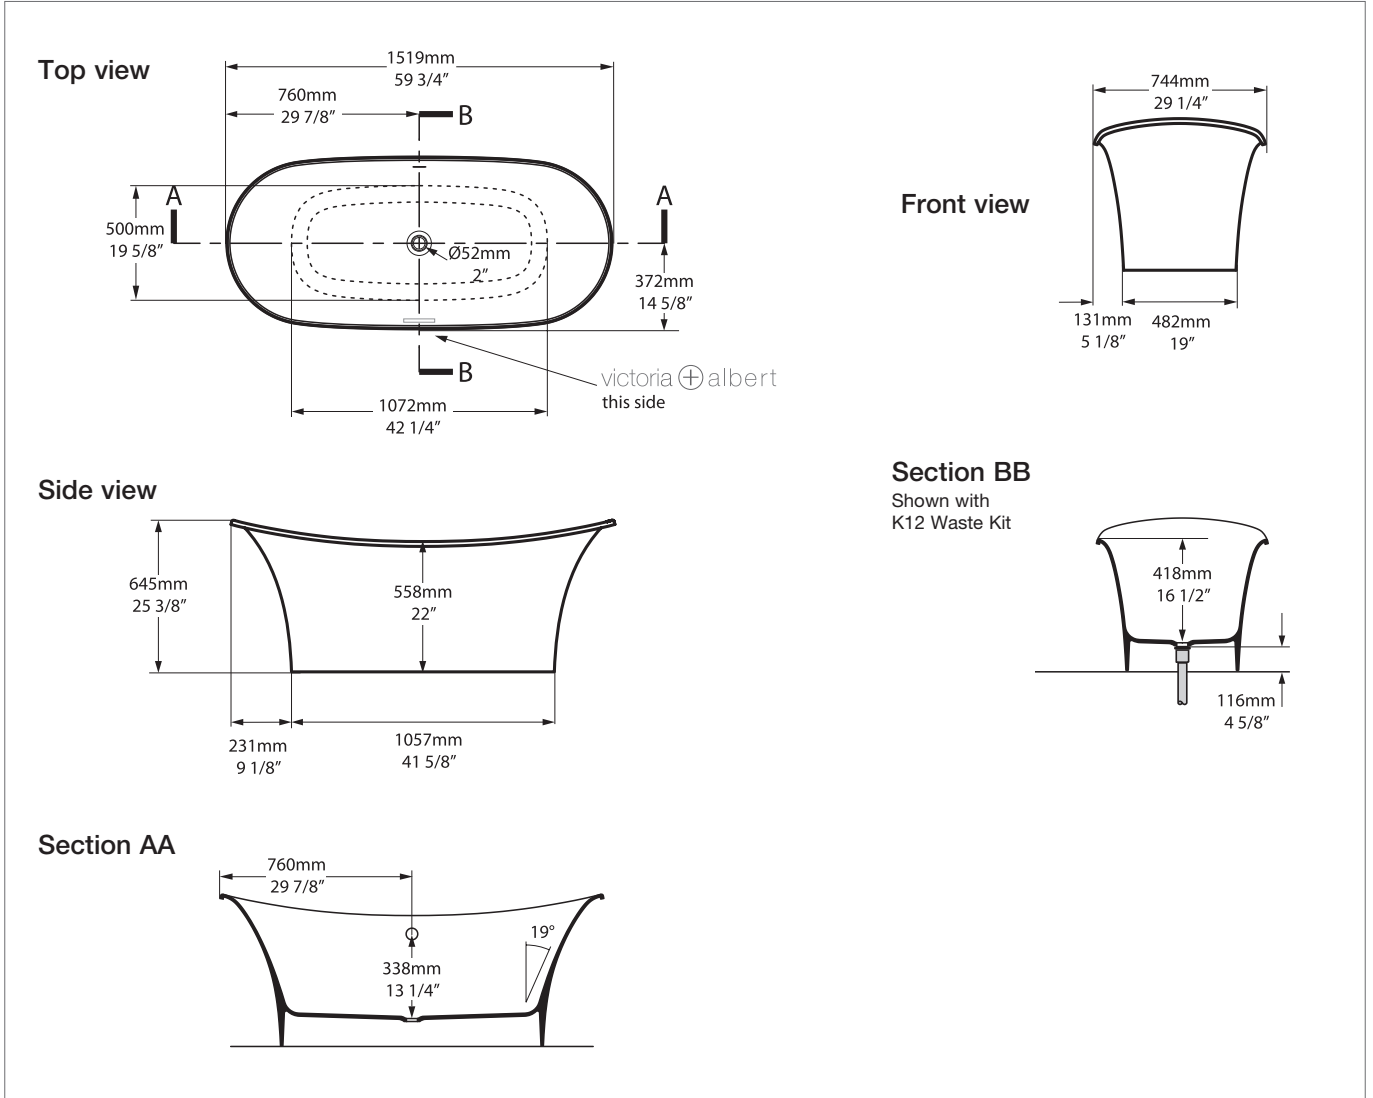

Toulouse 1500 TO1-N-SW-NO / TO1M-N-SM-NO

Qc rich in Volcanic Limestone™

BV-2.1_0077(C)

Recommended wastes: K12

250 KG	191 ltr
181 KG	122 ltr
59 KG	0 ltr

*All measurements subject to +/-5% tolerance
*Overflow hole not drilled