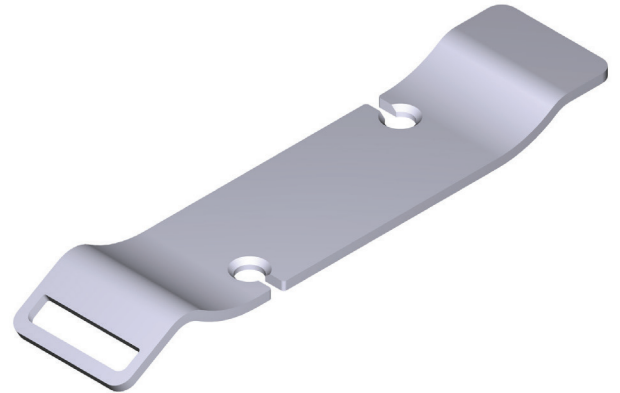

DESCRIPTION

- Recommandé pour les baignoires Amalfi, Amiata 1650, Barcelona 1700, ionian, ios, Marlborough, Terrassa, Toulouse 1800, Warndon et Worcester

FINITION

- Noir, Chêne, Noyer, Blanc

GARANTIE

- Pour davantage d'informations, rendez-vous sur vandabaths.com

SPÉCIFICATIONS

TOMBOLO 9

Pont de baignoire Design

MODÈLES:

TOM-09-BLK, TOM-09-OAK,
TOM-09-WAL, TOM-09-WHT