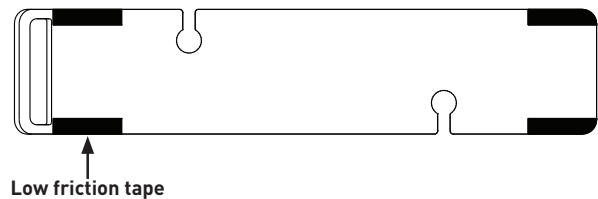

**SPECIFICATIONS**

**TOMBOLO 9**

Contemporary bath rack

**MODELS:**

TOM-09-BLK, TOM-09-OAK,  
TOM-09-WAL, TOM-09-WHT

For care and cleaning, product warranty, and additional information contact:

**US Customers**