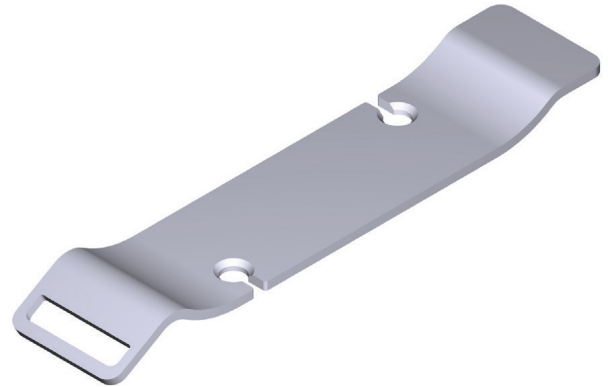

**SPECIFICATIONS**

**TOMBOLO 9**

Contemporary bath rack

**MODELS:**

TOM-09-BLK, TOM-09-OAK,  
TOM-09-WAL, TOM-09-WHT

For care and cleaning, product warranty, and additional information contact:

**US Customers**