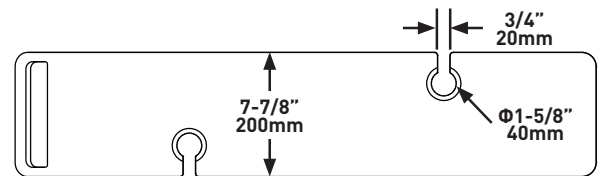

**SPECIFICATIONS**

**TOMBOLO 9**

Contemporary bath rack

**MODELS:**

TOM-09-BLK, TOM-09-OAK,  
TOM-09-WAL, TOM-09-WHT

For care and cleaning, product warranty, and additional information contact:

**US Customers**