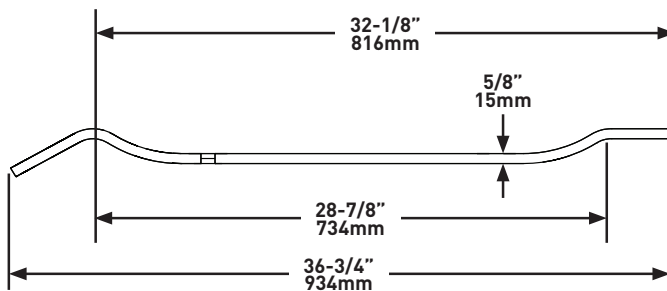

**SPECIFICATIONS**

**TOMBOLO 9**

Contemporary bath rack

**MODELS:**

TOM-09-BLK, TOM-09-OAK,  
TOM-09-WAL, TOM-09-WHT

For care and cleaning, product warranty, and additional information contact:

**US Customers**