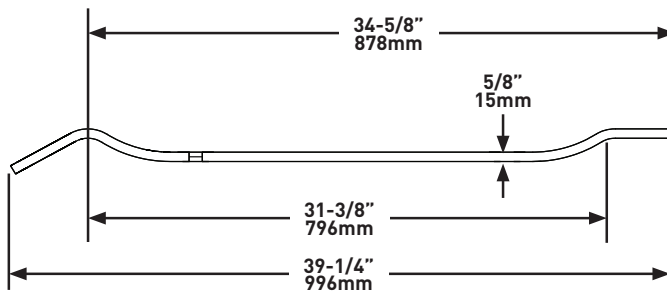

For care and cleaning, product warranty, and additional information contact:

US Customers

U.S.A.
houseofrohl.com/support
1-800-777-9762

Canadian Customers

Quebec / Maritimes / Western Canada
Québec / Maritimes / Ouest Canadien
Quebec / Maritimos / Canada Occidental
houseofrohl.ca/support
1-866-473-8442

EMEA Customers

Ontario
houseofrohl.ca/support
1-800-287-5354

United Kingdom
www.houseofrohl.uk
+44 (0) 1952 221 100