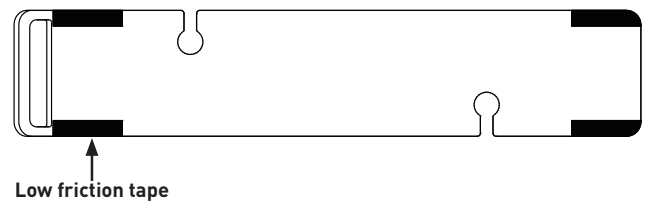

For care and cleaning, product warranty, and additional information contact:

US Customers

U.S.A.
houseofrohl.com/support
1-800-777-9762

Canadian Customers

Quebec / Maritimes / Western Canada
Québec / Maritimes / Ouest Canadien
Quebec / Maritimos / Canada Occidental
houseofrohl.ca/support
1-866-473-8442

EMEA Customers

Ontario
houseofrohl.ca/support
1-800-287-5354

United Kingdom
www.houseofrohl.uk
+44 (0) 1952 221 100