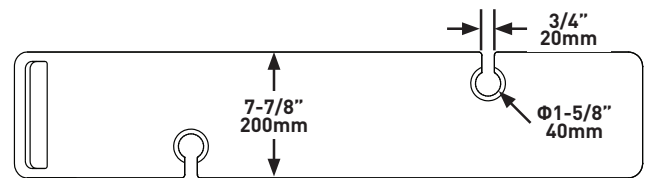

For care and cleaning, product warranty, and additional information contact:

US Customers

U.S.A.
houseofrohl.com/support
1-800-777-9762

Canadian Customers

Quebec / Maritimes / Western Canada
Québec / Maritimes / Ouest Canadien
Quebec / Maritimos / Canada Occidental
houseofrohl.ca/support
1-866-473-8442

EMEA Customers

Ontario
houseofrohl.ca/support
1-800-287-5354

United Kingdom
www.houseofrohl.uk
+44 (0) 1952 221 100