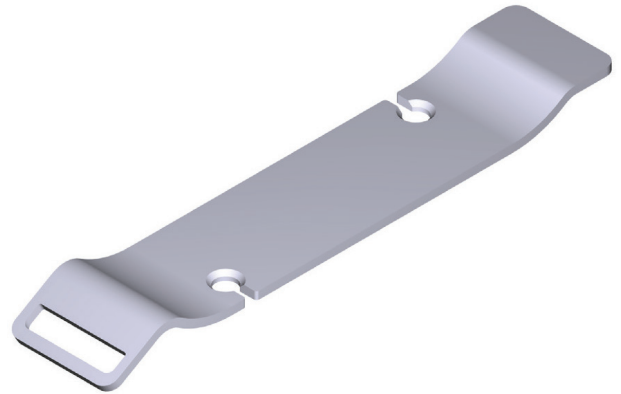

DESCRIPTION

- Recommended for the Barcelona 1800, Barcelona Classic, Napoli and Radford

FINISH

- Black, Oak, Walnut, White

WARRANTY

- Visit vandabaths.com for more information

SPECIFICATIONS

TOMBOLO 11