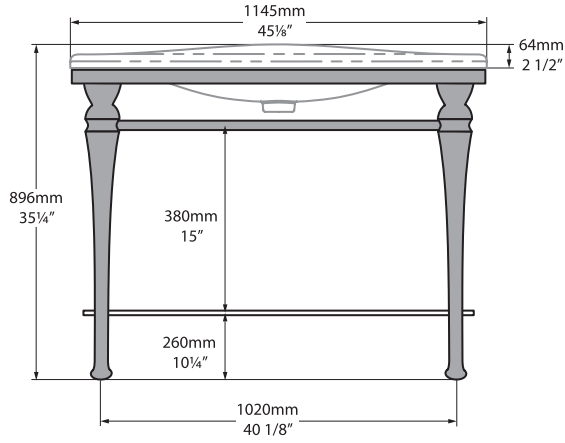

Candella 114

CAN-114-N-PC / CAN-114-1TH-PC / CAN-114-3TH-PC

Front view