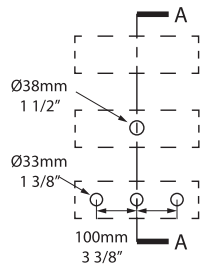

CAN-114-N-PC

CAN-114-1TH-PC

CAN-114-3TH-PC