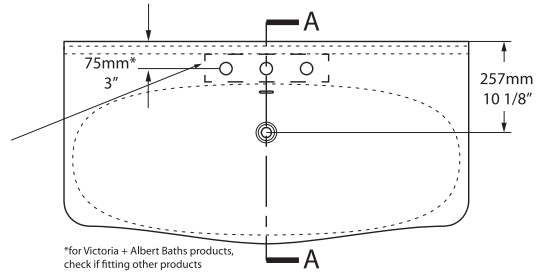

CAN-114-N-PC

CAN-114-1TH-PC

CAN-114-3TH-PC