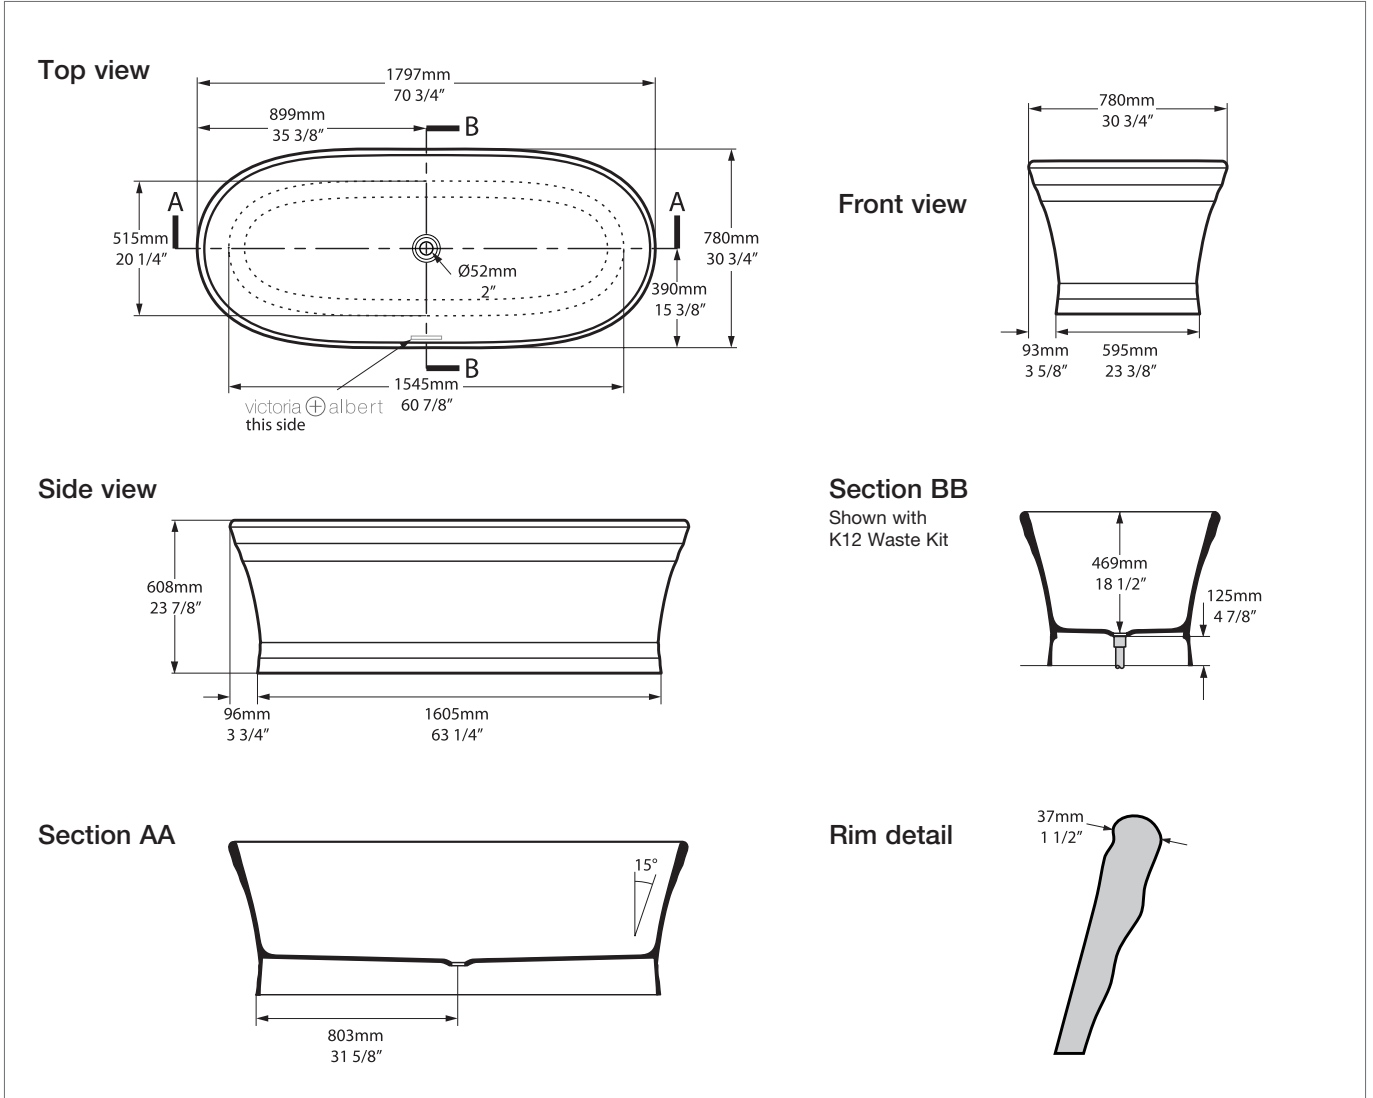

Worcester WOR-N-SW-NO

Qc rich in Volcanic Limestone™

430 KG	325 ltr
285 KG	180 ltr
105 KG	0 ltr

BV-2.1_0068

Recommended wastes: K12

*All measurements subject to +/-5% tolerance
*Overflow hole not drilled

UPC
C
Massachusetts Code: Approved
cUPC listing by IAPMO: File No. 6574