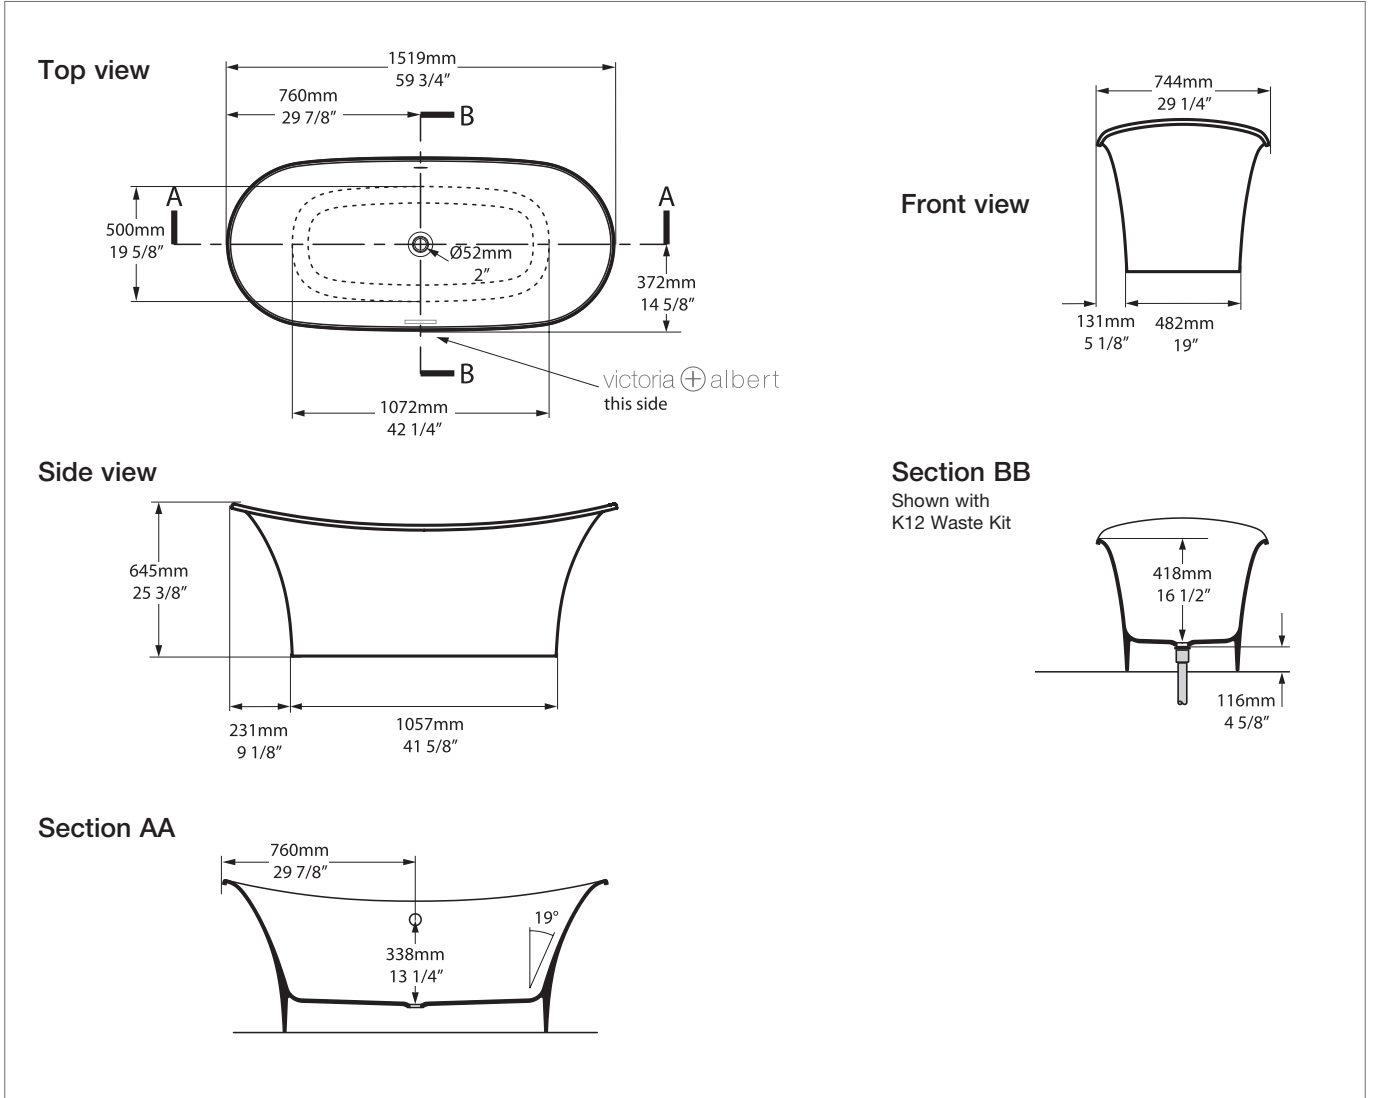

# Toulouse 1500 TO1-N-SW-NO / TO1M-N-SM-NO

**Qc** rich in Volcanic Limestone™

BV-2.1\_0077(C)

Recommended wastes: K12

\*All measurements subject to +/-5% tolerance  
\*Overflow hole not drilled

UPC  
C Massachusetts Code: Pending  
cUPC listing by IAPMO: Pending