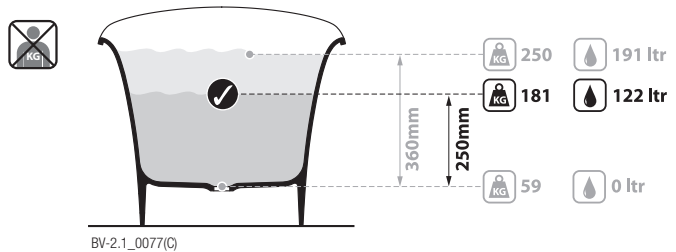

# Toulouse 1500 TO1-N-SW-NO / TO1M-N-SM-NO

**Qc** rich in Volcanic Limestone™

BV-2.1\_0077(C)

Recommended wastes: K12

\*All measurements subject to +/-5% tolerance  
\*Overflow hole not drilled

UPC  
C Massachusetts Code: Pending  
cUPC listing by IAPMO: Pending