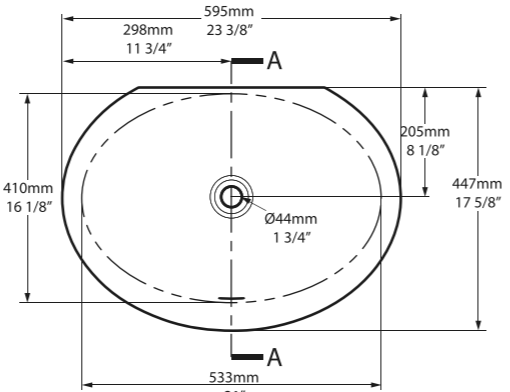

Top View

CE Massachusetts Code cUPC Listing by IAPMO QUARRYCAST™ White.