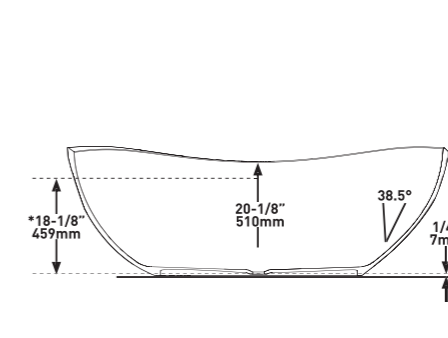

Seros Collection

Seros 1 / 1650

Both detailed sculpted lines on the sides of the tub are different; which plays with light and shadows. Overflow can be drilled on request.

Weight | 86.3kg

Size | L: 1647mm H: 599mm W: 763mm

Massachusetts Code
cUPC listing by IAPMO

○ SE1-N-SW-NO

⊗ SE1M-N-SM-NO

Seros 2 / 1800

Both detailed sculpted lines on the sides of the tub are different; which plays with light and shadows. Overflow can be drilled on request.

Weight | 93.1kg

Size | L: 1776 mm H: 594 mm W: 766 mm

Massachusetts Code
cUPC listing by IAPMO

○ SE2-N-SW-NO

⊗ SE2M-N-SM-NO

Section AA

Due to the design of the bath, it will be necessary to cut a small hole in the floor to accommodate the p-trap

Recommended Kit
KIT12PC + KIT12/13P
Recommended Basin
Seros 55

SW QUARRYCAST™ White.

SM QUARRYCAST™ Standard Matt.

Personalise.