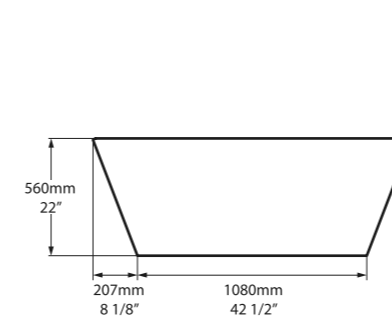

Vetralla 1500

As the smaller of our two Vetralla baths, Vetralla 1500 is a unique centrepiece for a compact bathroom.

Weight | 64kg
Size | L: 1493mm, W: 739mm, H: 560mm

○ VET-N-SW-NO

⊕ VETM-N-SM-NO

Side View