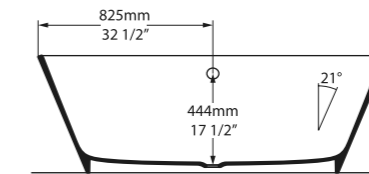

Weight | 69kg
Size | L: 1650mm, W: 727mm, H: 550mm

○ VE2-N-SW-NO

⊕ VE2M-N-SM-NO

Side View

Section AA

Top View

Vetralla 1800

Expanding the iconic Vetralla collection, the newest addition is a generously sized, double-ended bath that transforms any spacious bathroom with a spa-style centrepiece.

Weight | 78kg
Size | L: 1778mm, W: 755mm, H: 559mm

○ VE3-N-SW-NO

⊕ VE3M-N-SM-NO

Side View

Section AA

Top View

Due to the design of the bath, it will be necessary to cut a small hole in the floor to accommodate the p-trap