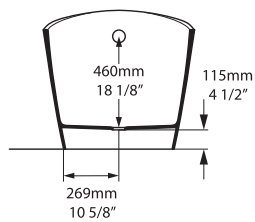

Weight | 70kg

Size | L: 1632mm, W: 794mm, H: 859mm

Section BB

Side View

Top View

victoria  albert
this side

Recommended Kit
KIT12PC + KIT12/13P
Recommended Basin
Amalfi 55

QUARRYCAST™ White.

QUARRYCAST™ Standard Matt.

Personalise.

Amiata Collection

Amiata 1650

○ AMT-N-SW-NO AMTM-N-SM-NO

Weight | 69kg
Size | L: 1645mm, W: 800mm, H: 611mm Massachusetts Code cUPC Listing by IAPMO

Side View

Section AA

Amiata 1800

○ AMT3-N-SW-NO AMT3M-N-SM-NO

Weight | 87kg
Size | L: 1775 mm, W: 798 mm, H: 609mm Massachusetts Code cUPC Listing by IAPMO

Side View

Section AA

Top View

The Amiata 3 follows the same design aesthetic as the Amiata baths, but is 1775mm in length with more width and depth than the Original. The bath does not have a void.

rich in Volcanic Limestone Personalise.

Barcelona Collection

Barcelona 1500

○ BA1-N-SW-NO ☒ Ⓜ BA1M-N-SM-NO ☒

Weight | 80kg
Size | L: 1500mm, W: 724mm, H: 532mm

Side View

Section AA

Top View