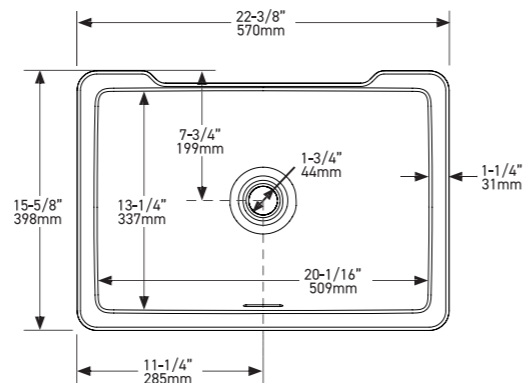

Top View

Massachusetts Code cUPC Listing by IAPMO QUARRYCAST™ White. QUARRYCAST™ Standard Matt.