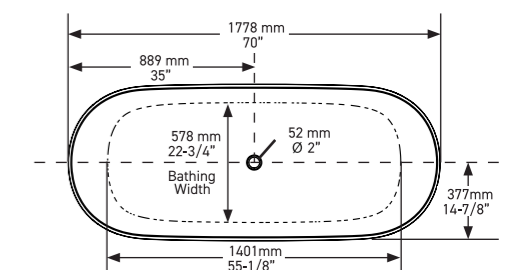

Weight | 69kg
Size | L: 1650mm, W: 727mm, H: 550mm

○ VE2-N-SW-NO

⊕ VE2M-N-SM-NO

Side View

Section AA

Top View

Vetralla 1800

Expanding the iconic Vetralla collection, the newest addition is a generously sized, double-ended bath that transforms any spacious bathroom with a spa-style centrepiece.

Weight | 78kg
Size | L: 1778mm, W: 755mm, H: 559mm

○ VE3-N-SW-NO

⊕ VE3M-N-SM-NO

Side View

Section AA

Top View

Due to the design of the bath, it will be necessary to cut a small hole in the floor to accommodate the p-trap

○ WOR-N-SW-NO

Weight | 105kg
Size | L: 1797mm, W: 780mm, H: 608mm

Side View

Section AA

Top View

Recommended Kit
KIT12PC + KIT12/13P
Recommended Basin
Drayton 40 / Radford 51

Personalise.

RAL 7030 STONE GREY