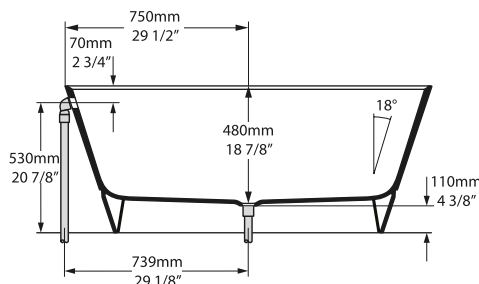

Weight | 95kg

Size | L: 1500mm, W: 1500mm, H: 600mm

○ TAI-N-SW-NO 

Side View

Section AA / Section BB

Top View

Recommended Kit
KIT12PC + KIT12/13P
Recommended Basin
Kaali 48

QUARRYCAST™ White.