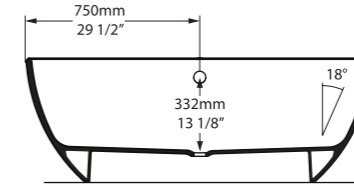

Amiata 1500

○ AMT1-N-SW-NO AMT1M-N-SM-NO

Weight | 73kg
Size | L: 1519mm, W: 726mm, H: 550mm Massachusetts Code cUPC Listing by IAPMO

Side View

Section AA

Top View

Amiata 1500 follows the same iconic design as the Amiata 1650, in a more compact footprint. Featuring a void space underneath for waste plumbing. Explore our spectrum of RAL colours in gloss or matt finishes.

Amiata 1800

○ AMT3-N-SW-NO AMT3M-N-SM-NO

Weight | 87kg
Size | L: 1775 mm, W: 798 mm, H: 609mm Massachusetts Code cUPC Listing by IAPMO

Side View

Section AA

Top View

The Amiata 3 follows the same design aesthetic as the Amiata baths, but is 1775mm in length with more width and depth than the Original. The bath does not have a void.

rich in Volcanic Limestone Personalise.

Barcelona Collection

Barcelona 1500

○ BA1-N-SW-NO ☒ Ⓜ BA1M-N-SM-NO ☒

Weight | 80kg
Size | L: 1500mm, W: 724mm, H: 532mm

Side View

Section AA

Top View

Barcelona 1700

○ BA2-N-SW-NO ☒ Ⓜ BA2M-N-SM-NO ☒

Weight | 87kg
Size | L: 1700mm, W: 808mm, H: 539mm

Side View

Section AA

Top View

Barcelona 1700 is designed for the modern bathroom. At 1700mm long it is perfectly suited to master suites or family bathrooms. Also called Barcelona 2, Barcelona 1700 now features a chamfered rim for head and neck comfort, improved lower back support, and a void space underneath for waste plumbing.