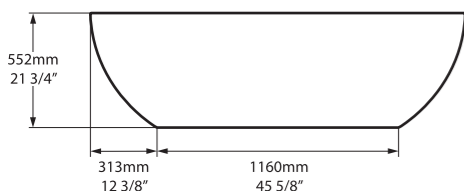

Amiata 1800

○ AMT3-N-SW-NO AMT3M-N-SM-NO

Weight | 87kg
Size | L: 1775 mm, W: 798 mm, H: 609mm Massachusetts Code cUPC Listing by IAPMO

Side View

Section AA

Top View

The Amiata 3 follows the same design aesthetic as the Amiata baths, but is 1775mm in length with more width and depth than the Original. The bath does not have a void.

rich in Volcanic Limestone Personalise.

Barcelona Collection

Barcelona 1500

○ BA1-N-SW-NO ☒ Ⓜ BA1M-N-SM-NO ☒

Weight | 80kg
Size | L: 1500mm, W: 724mm, H: 532mm

Side View

Section AA

Top View

Barcelona 1700

○ BA2-N-SW-NO ☒ Ⓜ BA2M-N-SM-NO ☒

Weight | 87kg
Size | L: 1700mm, W: 808mm, H: 539mm

Side View

Section AA

Top View

Barcelona 1700 is designed for the modern bathroom. At 1700mm long it is perfectly suited to master suites or family bathrooms. Also called Barcelona 2, Barcelona 1700 now features a chamfered rim for head and neck comfort, improved lower back support, and a void space underneath for waste plumbing.

Barcelona Classic

○ BAR-N-SW-NO ☒ Ⓜ BARM-N-SM-NO ☒

Weight | 97kg
Size | L: 1785mm, W: 854mm, H: 552mm

Side View

Section AA

Top View

Due to the design of the bath, it will be necessary to cut a small hole in the floor to accommodate the p-trap