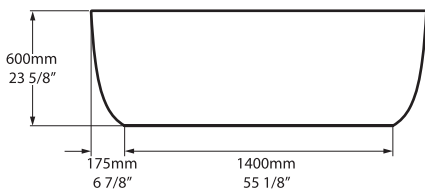

○ COR-N-SW-NO

⊙ CORM-N-SM-NO

Weight | 75kg

Size | L: 1500mm, W: 800mm, H: 547 mm

Side View

Section AA

Top View

Recommended Kit
KIT12PC + KIT12/13P
Recommended Basin
Corvara™ 55

Weight | 109kg
Size | L: 1749mm, W: 850mm, H: 600mm

○ ELD-N-SW-NO 

Front View

Section AA

Top View

Recommended Kit
KIT12PC + KIT12/13P
Recommended Basin
Kaali / Kaldera / Laceno

QUARRYCAST™ White.

Personalise.