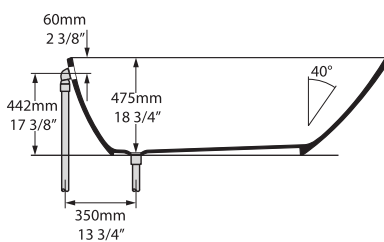

Weight | 61kg

Size | L: 1645mm, W: 741mm, H: 502mm

Side View

Section AA

Top View

Due to the design of the bath, it will be necessary to cut a small hole in the floor to accommodate the p-trap

Recommended Kit
KIT12PC + KIT12/13P
Recommended Basin
Napoli 57