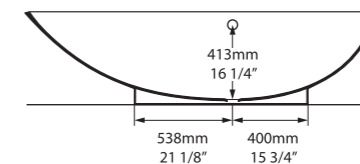

Weight | 61kg

Size | L: 1645mm, W: 741mm, H: 502mm

Side View

Section AA

Top View

Due to the design of the bath, it will be necessary to cut a small hole in the floor to accommodate the p-trap

Recommended Kit
KIT12PC + KIT12/13P
Recommended Basin
Napoli 57

Weight | 71kg
Size | L: 1900mm, W: 845mm, H: 503mm   Massachusetts Code cUPC listing by IAPMO  

Side View

Section AA

Top View

victoria albert
this side

Due to the design of the bath, it will be necessary to cut a small hole in the floor to accommodate the p-trap