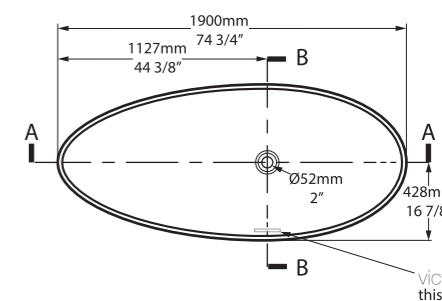

Barcelona 1700

○ BA2-N-SW-NO ☒ Ⓜ BA2M-N-SM-NO ☒

Weight | 87kg
Size | L: 1700mm, W: 808mm, H: 539mm

Side View

Section AA

Top View

Barcelona 1700 is designed for the modern bathroom. At 1700mm long it is perfectly suited to master suites or family bathrooms. Also called Barcelona 2, Barcelona 1700 now features a chamfered rim for head and neck comfort, improved lower back support, and a void space underneath for waste plumbing.

Barcelona Classic

○ BAR-N-SW-NO ☒ Ⓜ BARM-N-SM-NO ☒

Weight | 97kg
Size | L: 1785mm, W: 854mm, H: 552mm

Side View

Section AA

Top View

Due to the design of the bath, it will be necessary to cut a small hole in the floor to accommodate the p-trap

Weight | 61kg

Size | L: 1645mm, W: 741mm, H: 502mm

Side View

Section AA

Top View

Due to the design of the bath, it will be necessary to cut a small hole in the floor to accommodate the p-trap

Recommended Kit
KIT12PC + KIT12/13P
Recommended Basin
Napoli 57

Weight | 71kg
Size | L: 1900mm, W: 845mm, H: 503mm   Massachusetts Code cUPC listing by IAPMO  

Side View

Section AA

Top View

victoria albert
this side

Due to the design of the bath, it will be necessary to cut a small hole in the floor to accommodate the p-trap