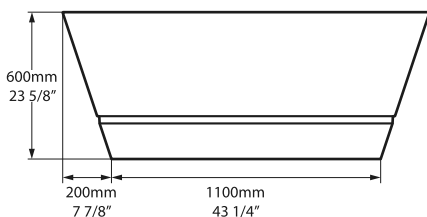

Weight | 95kg

Size | L: 1500mm, W: 1500mm, H: 600mm

○ TAI-N-SW-NO 

Side View

Section AA / Section BB

Top View

Recommended Kit
KIT12PC + KIT12/13P
Recommended Basin
Kaali 48

QUARRYCAST™ White.