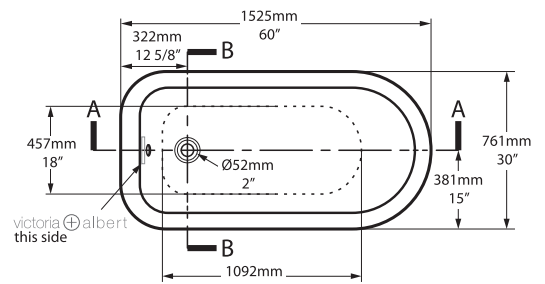

Top View

victoria albert
this side

Recommended Kit

KIT16PC

Recommended Basin

Drayton 40 / Radford 51

SW

QUARRYCAST™ White.

Personalise.