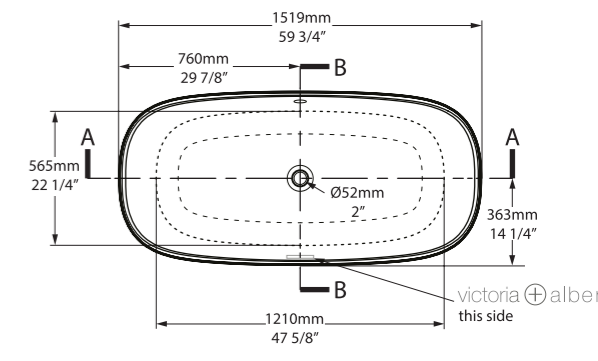

QUARRYCAST™ Standard Matt.

Personalise.

Amiata Collection

Amiata 1650

○ AMT-N-SW-NO AMTM-N-SM-NO

Weight | 69kg
Size | L: 1645mm, W: 800mm, H: 611mm Massachusetts Code cUPC Listing by IAPMO

Side View

Section AA

Amiata 1500

○ AMT1-N-SW-NO AMT1M-N-SM-NO

Weight | 73kg
Size | L: 1519mm, W: 726mm, H: 550mm Massachusetts Code cUPC Listing by IAPMO

Side View

Section AA

Top View

Amiata 1500 follows the same iconic design as the Amiata 1650, in a more compact footprint. Featuring a void space underneath for waste plumbing. Explore our spectrum of RAL colours in gloss or matt finishes.

Amiata 1800

○ AMT3-N-SW-NO AMT3M-N-SM-NO

Weight | 87kg
Size | L: 1775 mm, W: 798 mm, H: 609mm Massachusetts Code cUPC Listing by IAPMO

Side View

Section AA

Top View

The Amiata 3 follows the same design aesthetic as the Amiata baths, but is 1775mm in length with more width and depth than the Original. The bath does not have a void.

rich in Volcanic Limestone Personalise.

Barcelona Collection

Barcelona 1500

○ BA1-N-SW-NO ☒ Ⓜ BA1M-N-SM-NO ☒

Weight | 80kg
Size | L: 1500mm, W: 724mm, H: 532mm

Side View

Section AA

Top View