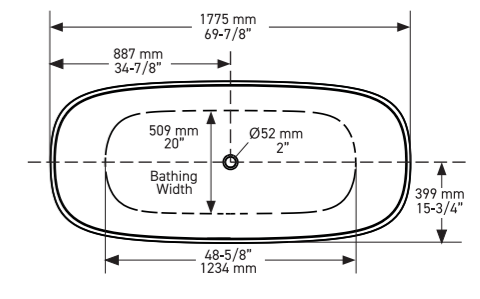

QUARRYCAST™ Standard Matt.

Personalise.

Amiata Collection

Amiata 1650

○ AMT-N-SW-NO AMTM-N-SM-NO

Weight | 69kg
Size | L: 1645mm, W: 800mm, H: 611mm Massachusetts Code cUPC Listing by IAPMO

Side View

Section AA

Amiata 1500

○ AMT1-N-SW-NO AMT1M-N-SM-NO

Weight | 73kg
Size | L: 1519mm, W: 726mm, H: 550mm Massachusetts Code cUPC Listing by IAPMO

Side View

Section AA

Top View

Amiata 1500 follows the same iconic design as the Amiata 1650, in a more compact footprint. Featuring a void space underneath for waste plumbing. Explore our spectrum of RAL colours in gloss or matt finishes.

Amiata 1800

○ AMT3-N-SW-NO AMT3M-N-SM-NO

Weight | 87kg
Size | L: 1775 mm, W: 798 mm, H: 609mm Massachusetts Code cUPC Listing by IAPMO

Side View

Section AA

Top View

The Amiata 3 follows the same design aesthetic as the Amiata baths, but is 1775mm in length with more width and depth than the Original. The bath does not have a void.

rich in Volcanic Limestone Personalise.

Barcelona Collection

Barcelona 1500

○ BA1-N-SW-NO ☒ Ⓜ BA1M-N-SM-NO ☒

Weight | 80kg
Size | L: 1500mm, W: 724mm, H: 532mm

Side View

Section AA

Top View