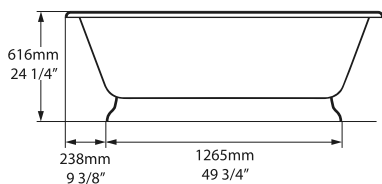

○ WOR-N-SW-NO

Weight | 105kg
Size | L: 1797mm, W: 780mm, H: 608mm

Side View

Section AA

Top View

Recommended Kit
KIT12PC + KIT12/13P
Recommended Basin
Drayton 40 / Radford 51

Personalise.

RAL 7030 STONE GREY

Weight | 67kg
Size | L: 1741mm, W: 795mm, H: 616mm

○ YOR-N-SW-OF + YOR-B-SW-OF 

Side View

Section AA

Top View

Recommended Kit
KIT16PC
Recommended Basin
Drayton 40 / Radford 51

QUARRYCAST™ White.

Personalise.

Kaldera 4

○ KAL4-N-SW-NO

Weight | 62kg

Size | L: 1500mm, W: 750mm, H: 480-486mm

Side View

Section AA

Top View

Kaldera 5