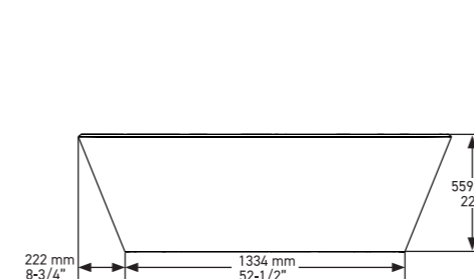

Weight | 69kg
Size | L: 1650mm, W: 727mm, H: 550mm

○ VE2-N-SW-NO

⊕ VE2M-N-SM-NO

Side View

Section AA

Top View

Vetralla 1800

Expanding the iconic Vetralla collection, the newest addition is a generously sized, double-ended bath that transforms any spacious bathroom with a spa-style centrepiece.

Weight | 78kg
Size | L: 1778mm, W: 755mm, H: 559mm

○ VE3-N-SW-NO

⊕ VE3M-N-SM-NO

Side View

Section AA

Top View

Due to the design of the bath, it will be necessary to cut a small hole in the floor to accommodate the p-trap