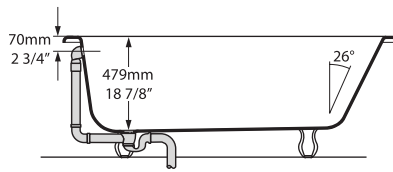

Side View

Section AA

Top View

victoria  albert
this side

Hampshire 1/1500

Weight | 63kg

Size | L: 1525mm, W: 761mm, H: 613mm

Massachusetts Code
cUPC listing by IAPMO