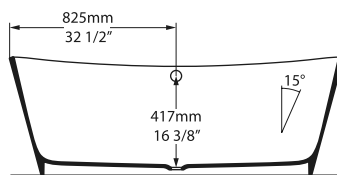

Weight | 70kg

Size | L: 1650mm, W: 707mm, H: 580mm

Massachusetts Code
cUPC listing by IAPMO

TRV-N-SW-NO

Side View

Section AA

Top View

Due to the design of the bath, it will be necessary to cut a small hole in the floor to accommodate the p-trap