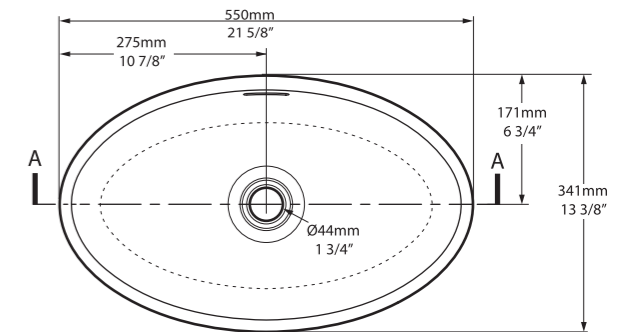

Top View

  Massachusetts Code cUPPC Listing by IAPMO  QUARRYCAST™ White.

 Corvara™ 55

Weight | 9kg
Size | L: 550mm, W: 341mm, H: 160mm
Recommended Kit | KIT24PC + KIT22PC

VB-COR-55-IO  VB-COR55M-SM-IO 

Top View