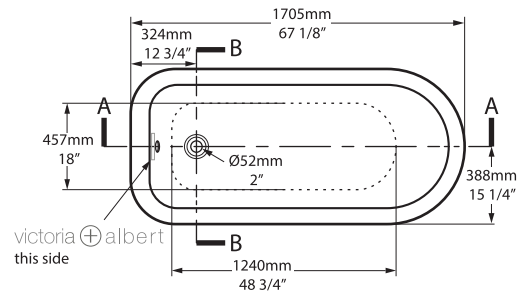

Barcelona 1700

○ BA2-N-SW-NO ☒ Ⓜ BA2M-N-SM-NO ☒

Weight | 87kg
Size | L: 1700mm, W: 808mm, H: 539mm

Side View

Section AA

Top View

Barcelona 1700 is designed for the modern bathroom. At 1700mm long it is perfectly suited to master suites or family bathrooms. Also called Barcelona 2, Barcelona 1700 now features a chamfered rim for head and neck comfort, improved lower back support, and a void space underneath for waste plumbing.

Barcelona Classic

○ BAR-N-SW-NO ☒ Ⓜ BARM-N-SM-NO ☒

Weight | 97kg
Size | L: 1785mm, W: 854mm, H: 552mm

Side View

Section AA

Top View

Due to the design of the bath, it will be necessary to cut a small hole in the floor to accommodate the p-trap

Hampshire 1700

Weight | 63kg

Size | L: 1705mm, W: 776mm, H: 611mm

Massachusetts Code
cUPC listing by IAPMO

 HAM-N-SW-OF 

Hampshire is a classic single-ended roll top Edwardian bath with one angled end for a deep soak. Explore our spectrum of RAL colours in gloss or matt finishes.

Side View

Section AA

Top View

victoria  albert
this side

Hampshire 1/1500

Weight | 63kg

Size | L: 1525mm, W: 761mm, H: 613mm

Massachusetts Code
cUPC listing by IAPMO