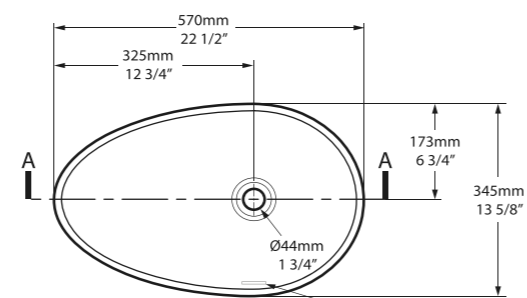

Top View

  Massachusetts Code cUPPC Listing by IAPMO  QUARRYCAST™ White.  QUARRYCAST™ Standard Matt.

 Napoli 57

Weight | 6kg
Size | L: 570mm, W: 345mm, H: 156mm
Recommended Kit | KIT20PC + KIT22PC

VB-NAP-57-NO  VB-NAP57M-SM-NO 