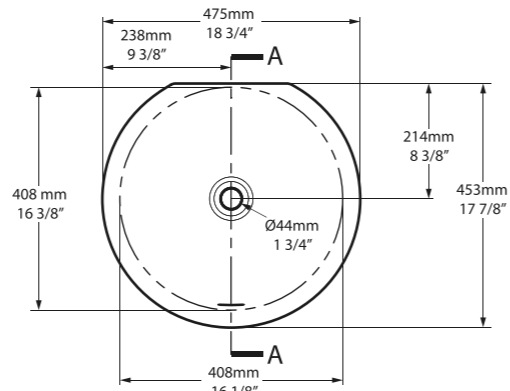

Top View

CE Massachusetts Code cUPC Listing by IAPMO QUARRYCAST™ White.