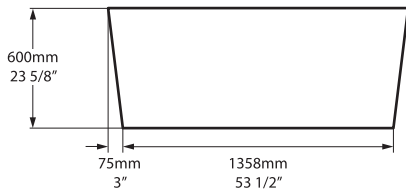

© hult design + Chad Mellich Photography

Brighton, Victoria, Australia

Photography by: Dave Kulesza
Design by: Mckimm

The space-saving ios is designed for city apartments and ensuites where floor space is at a premium. Complemented by the ios 54 basin.

Weight | 86kg
Size | L: 1511mm, W: 802mm, H: 600mm

Massachusetts Code
cUPC listing by IAPMO

IOS-N-SW-NO

IOSM-N-SM-NO

Side View

victoria albert
this side

Recommended Kit
KIT12PC + KIT12/13P
Recommended Basin
ios 54

QUARRYCAST™ White.

QUARRYCAST™ Standard Matt.

rich in
Volcanic
Limestone™

Personalise.