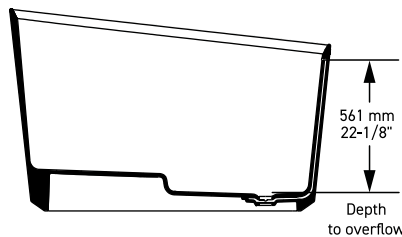

QUARRYCAST™ Standard Matt.

rich in
Volcanic
Limestone™

Personalise.

Kerid

The Kerid bath is shorter and higher than a conventional freestanding bath, at just 1350mm long and 85mm high. The base of the bath has a seated end, and the elegant, angled rim creates a cradle for the neck and head.

○ KER-N-SW-IO

Weight | 7.02kg
Size | L: 549mm, W: 250mm, H: 178mm

Side View

Section AA

Top View

Recommended Kit
KIT15PC + KIT12/13P
Recommended Basin
Kerid 43

Personalise.

Named after Lake Ledro in Italy, the Ledro bath is our answer to the question: how do we reduce water usage without sacrificing design or a luxurious bathing experience? Our design team have used their expert understanding of ergonomics and the material capability of QUARRYCAST™ to create a bath that doesn't compromise in comfort, but has a low water capacity.