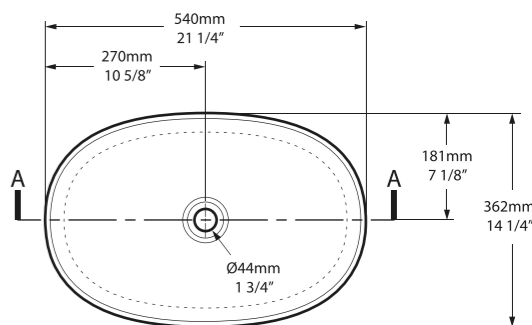

Top View

Massachusetts Code cUPC Listing by IAPMO QUARRYCAST™ White. QUARRYCAST™ Standard Matt.