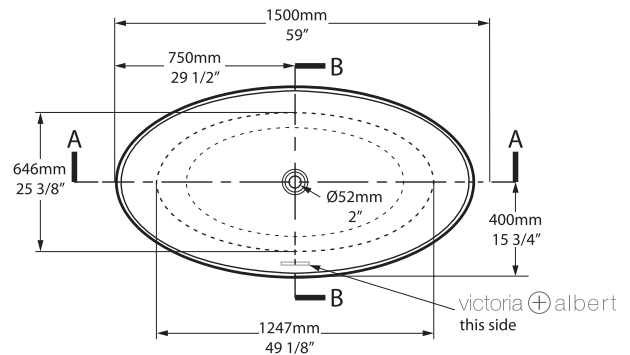

○ COR-N-SW-NO

⊙ CORM-N-SM-NO

Weight | 75kg

Size | L: 1500mm, W: 800mm, H: 547 mm

Side View

Section AA

Top View

Recommended Kit
KIT12PC + KIT12/13P
Recommended Basin
Corvara™ 55