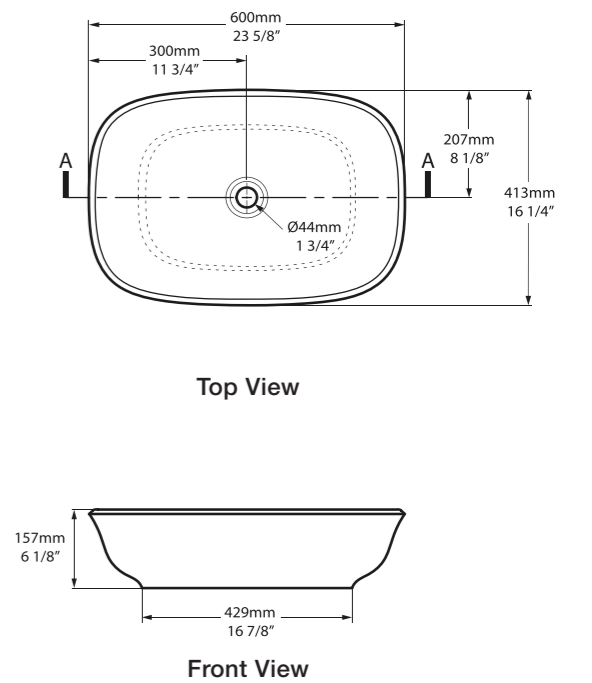

Massachusetts Code CUPC listing by IAPMO ☒ SW QUARRYCAST™ White.