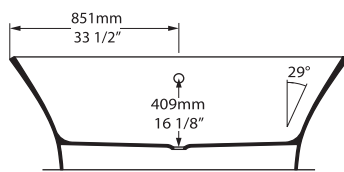

Dallas, Texas,
USA

Photography by: Costa Christ
Design by: Studio Thomas James, Inc.

○ INN-N-SW-NO

⊙ SM INN-N-SM-NO

Weight | 82kg
Size | L: 1701mm, W: 793mm, H: 614mm

Side View

Section AA

Top View