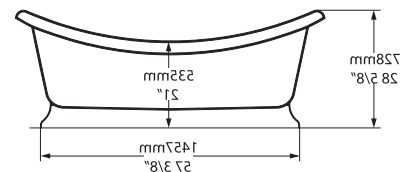

Side View

Due to the design of the bath, it will be necessary to cut a small hole in the floor to accommodate the p-trap

Recommended Kit

KIT16PC

Recommended Basin

Drayton 40 / Radford 51

QUARRYCAST™ White.

rich in
Volcanic
Limestone™

Personalise.