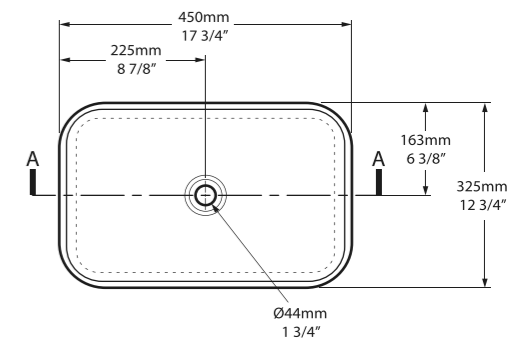

 rich in Volcanic Limestone™
 Personalise.

- VB-DRA-40-NO 

Top View

  Massachusetts Code cUPC Listing by IAPMO  QUARRYCAST™ White.

 Edge 45

Weight | 6kg
Size | L: 450mm, W: 325mm, H: 111mm
Recommended Kit | KIT20PC + KIT22PC

 rich in Volcanic Limestone™
 Personalise.

- VB-EDG-45-NO 

Top View

  Massachusetts Code cUPC Listing by IAPMO  QUARRYCAST™ White.

 ios 54

Weight | 7kg
Size | L: 540mm, W: 362mm, H: 125mm
Recommended Kit | KIT20PC + KIT22PC