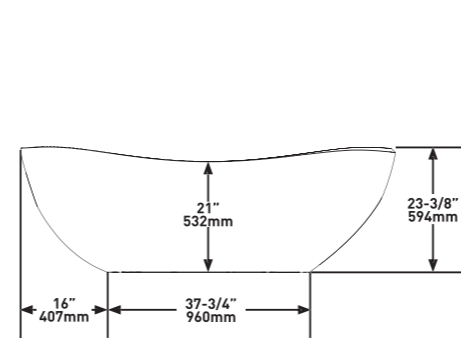

Seros Collection

Seros 1 / 1650

Both detailed sculpted lines on the sides of the tub are different; which plays with light and shadows. Overflow can be drilled on request.

Weight | 86.3kg

Size | L: 1647mm H: 599mm W: 763mm

Massachusetts Code
cUPC listing by IAPMO

○ SE1-N-SW-NO

⊗ SE1M-N-SM-NO

Seros 2 / 1800

Both detailed sculpted lines on the sides of the tub are different; which plays with light and shadows. Overflow can be drilled on request.

Weight | 93.1kg

Size | L: 1776 mm H: 594 mm W: 766 mm

Massachusetts Code
cUPC listing by IAPMO

○ SE2-N-SW-NO

⊗ SE2M-N-SM-NO

Side View

Due to the design of the bath, it will be necessary to cut a small hole in the floor to accommodate the p-trap

Recommended Kit
KIT12PC + KIT12/13P
Recommended Basin
Seros 55

SW QUARRYCAST™ White.

SM QUARRYCAST™ Standard Matt.

Personalise.