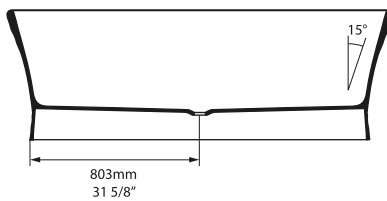

Weight | 78kg
Size | L: 1778mm, W: 755mm, H: 559mm

○ VE3-N-SW-NO

⊕ VE3M-N-SM-NO

Side View

Section AA

Top View

Due to the design of the bath, it will be necessary to cut a small hole in the floor to accommodate the p-trap

○ WOR-N-SW-NO

Weight | 105kg
Size | L: 1797mm, W: 780mm, H: 608mm

Side View

Section AA

Top View

Recommended Kit
KIT12PC + KIT12/13P
Recommended Basin
Drayton 40 / Radford 51

Personalise.

RAL 7030 STONE GREY