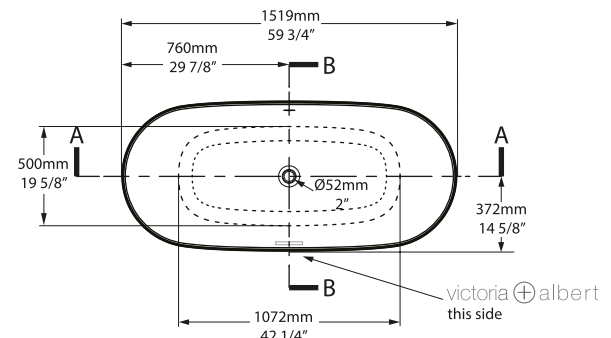

Toulouse 1500

○ TO1-N-SW-NO

⊙ TO1M-N-SM-NO

Massachusetts Code cUPC listing by IAPMO

Weight | 59kg

Size | L: 1519mm, W: 744mm, H: 647mm

Side View

Section AA