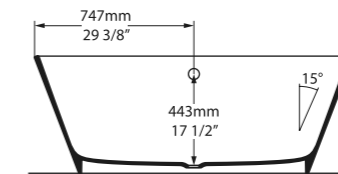

Vetralla 1500

As the smaller of our two Vetralla baths, Vetralla 1500 is a unique centrepiece for a compact bathroom.

Weight | 64kg
Size | L: 1493mm, W: 739mm, H: 560mm

○ VET-N-SW-NO

⊕ VETM-N-SM-NO

Side View