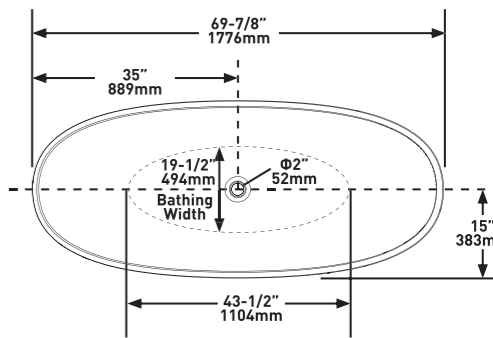

Top View

Due to the design of the bath, it will be necessary to cut a small hole in the floor to accommodate the p-trap

Recommended Kit
KIT12PC + KIT12/13P
Recommended Basin
Seros 55

SW QUARRYCAST™ White.

SM QUARRYCAST™ Standard Matt.

Personalise.