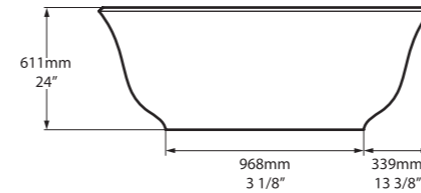

Weight | 70kg

Size | L: 1632mm, W: 794mm, H: 859mm

Section BB

Side View

Top View

victoria  albert
this side

Recommended Kit
KIT12PC + KIT12/13P
Recommended Basin
Amalfi 55

QUARRYCAST™ White.

QUARRYCAST™ Standard Matt.

Personalise.

Amiata Collection

Amiata 1650

○ AMT-N-SW-NO AMTM-N-SM-NO

Weight | 69kg
Size | L: 1645mm, W: 800mm, H: 611mm Massachusetts Code cUPC Listing by IAPMO

Side View

Section AA

Amiata 1800

○ AMT3-N-SW-NO AMT3M-N-SM-NO

Weight | 87kg
Size | L: 1775 mm, W: 798 mm, H: 609mm Massachusetts Code cUPC Listing by IAPMO

Side View

Section AA

Top View

The Amiata 3 follows the same design aesthetic as the Amiata baths, but is 1775mm in length with more width and depth than the Original. The bath does not have a void.