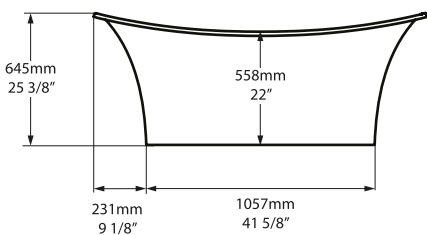

Toulouse 1500

○ TO1-N-SW-NO

⊙ TO1M-N-SM-NO

Massachusetts Code cUPC listing by IAPMO

Weight | 59kg

Size | L: 1519mm, W: 744mm, H: 647mm

Side View

Section AA