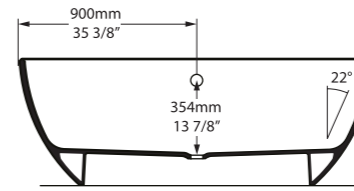

rich in Volcanic Limestone Personalise.

Barcelona Collection

Barcelona 1500

○ BA1-N-SW-NO ☒ Ⓜ BA1M-N-SM-NO ☒

Weight | 80kg
Size | L: 1500mm, W: 724mm, H: 532mm

Side View

Section AA

Top View

Barcelona 1700

○ BA2-N-SW-NO ☒ Ⓜ BA2M-N-SM-NO ☒

Weight | 87kg
Size | L: 1700mm, W: 808mm, H: 539mm

Side View

Section AA

Top View

Barcelona 1700 is designed for the modern bathroom. At 1700mm long it is perfectly suited to master suites or family bathrooms. Also called Barcelona 2, Barcelona 1700 now features a chamfered rim for head and neck comfort, improved lower back support, and a void space underneath for waste plumbing.

Barcelona Classic

○ BAR-N-SW-NO ☒ Ⓜ BARM-N-SM-NO ☒

Weight | 97kg
Size | L: 1785mm, W: 854mm, H: 552mm

Side View

Section AA

Top View

Due to the design of the bath, it will be necessary to cut a small hole in the floor to accommodate the p-trap

Recommended Kit
KIT12PC + KIT12/13P
Recommended Basin
Barcelona 48/55/64

Barcelona 1800

○ BA3-N-SW-NO ☒ Ⓜ BA3M-N-SM-NO ☒

Weight | 95kg
Size | L: 1800mm, W: 866mm, H: 559mm

Side View

Section AA

Top View

Barcelona 1800 is a design statement, ideally suited to a larger bathroom. Previously called Barcelona 3, Barcelona 1800 now features a chamfered rim for head and neck comfort, improved lower back support, and a void space underneath for waste plumbing.