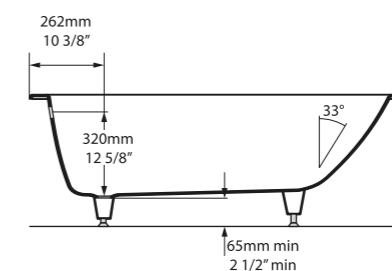

Kaldera 4

○ KAL4-N-SW-NO

Weight | 62kg

Size | L: 1500mm, W: 750mm, H: 480-486mm

Kaldera 5

○ KAL5-N-SW-NO

Weight | 64kg

Size | L: 1500mm, W: 800mm, H: 480-486mm

Kaldera 6

○ KAL6-N-SW-NO

Weight | 68kg

Size | L: 1650mm, W: 900mm, H: 480-486mm

Section AA

Recommended Kit
KIT12PC + KIT12/13P
Recommended Basin
Kaali / Kaldera / Laceno

SW QUARRYCAST™ White.

Kaldera 4 is ergonomically designed for maximum comfort and suitable for drop-in and undermount installations. Measuring a compact 1500mm, it is ideal for smaller spaces.

Kaldera 5 is ergonomically designed for maximum comfort and suitable for drop-in and undermount installations. Kaldera 5 brings clean lines and luxurious style to the bathroom, lending itself to both residential and hotel bathroom applications.

Kaldera 6 is ergonomically designed for maximum comfort and suitable for drop-in and undermount installations. Kaldera 6 is the largest bath in the collection, measuring 1650mm.