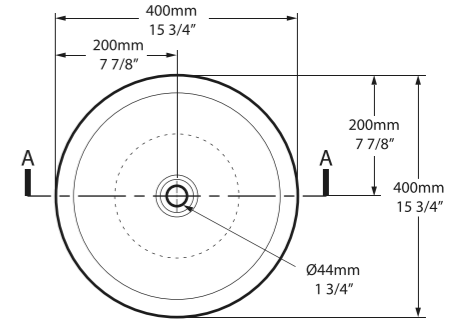

 rich in Volcanic Limestone™
 Personalise.

- VB-DRA-40-NO 

Top View

  Massachusetts Code cUPC Listing by IAPMO  QUARRYCAST™ White.

 Edge 45

Weight | 6kg
Size | L: 450mm, W: 325mm, H: 111mm
Recommended Kit | KIT20PC + KIT22PC