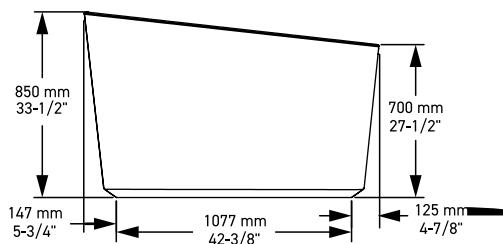

QUARRYCAST™ Standard Matt.

rich in
Volcanic
Limestone™

Personalise.

Kerid

The Kerid bath is shorter and higher than a conventional freestanding bath, at just 1350mm long and 85mm high. The base of the bath has a seated end, and the elegant, angled rim creates a cradle for the neck and head.

○ KER-N-SW-IO

Weight | 7.02kg
Size | L: 549mm, W: 250mm, H: 178mm

Side View

Section AA

Top View

Recommended Kit
KIT15PC + KIT12/13P
Recommended Basin
Kerid 43

Personalise.

Named after Lake Ledro in Italy, the Ledro bath is our answer to the question: how do we reduce water usage without sacrificing design or a luxurious bathing experience? Our design team have used their expert understanding of ergonomics and the material capability of QUARRYCAST™ to create a bath that doesn't compromise in comfort, but has a low water capacity.