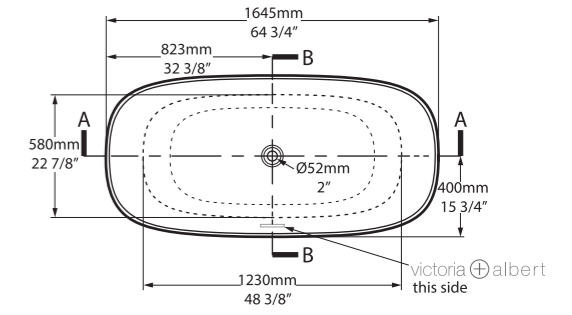

Weight | 70kg

Size | L: 1632mm, W: 794mm, H: 859mm

Section BB

Side View

Top View

victoria  albert
this side

Recommended Kit
KIT12PC + KIT12/13P
Recommended Basin
Amalfi 55

QUARRYCAST™ White.

QUARRYCAST™ Standard Matt.

Personalise.

Amiata Collection

Amiata 1650

○ AMT-N-SW-NO AMTM-N-SM-NO

Weight | 69kg
Size | L: 1645mm, W: 800mm, H: 611mm Massachusetts Code cUPC Listing by IAPMO

Side View

Section AA

Amiata 1500

○ AMT1-N-SW-NO AMT1M-N-SM-NO

Weight | 73kg
Size | L: 1519mm, W: 726mm, H: 550mm Massachusetts Code cUPC Listing by IAPMO

Side View

Section AA

Top View

Amiata 1500 follows the same iconic design as the Amiata 1650, in a more compact footprint. Featuring a void space underneath for waste plumbing. Explore our spectrum of RAL colours in gloss or matt finishes.

Amiata 1800

○ AMT3-N-SW-NO AMT3M-N-SM-NO

Weight | 87kg
Size | L: 1775 mm, W: 798 mm, H: 609mm Massachusetts Code cUPC Listing by IAPMO

Side View

Section AA

Top View

The Amiata 3 follows the same design aesthetic as the Amiata baths, but is 1775mm in length with more width and depth than the Original. The bath does not have a void.