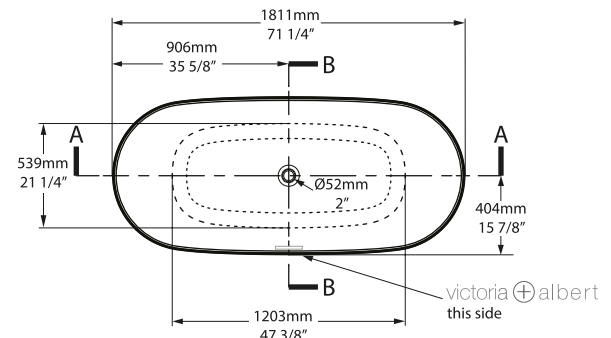

Weight | 95kg

Size | L: 1500mm, W: 1500mm, H: 600mm

○ TAI-N-SW-NO 

Side View

Section AA / Section BB

Top View

Recommended Kit
KIT12PC + KIT12/13P
Recommended Basin
Kaali 48

QUARRYCAST™ White.

Toulouse 1800

○ TOU-N-SW-NO

⊙ TOUM-N-SM-NO

Massachusetts Code cUPC listing by IAPMO

Weight | 69kg

Size | L: 1811mm, W: 808mm, H: 715mm

Side View

Section AA