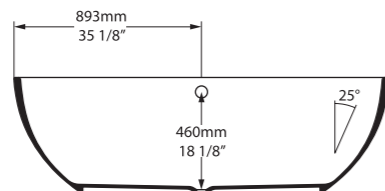

rich in Volcanic Limestone Personalise.

Barcelona Collection

Barcelona 1500

○ BA1-N-SW-NO ☒ Ⓜ BA1M-N-SM-NO ☒

Weight | 80kg
Size | L: 1500mm, W: 724mm, H: 532mm

Side View

Section AA

Top View

Barcelona 1700

○ BA2-N-SW-NO ☒ Ⓜ BA2M-N-SM-NO ☒

Weight | 87kg
Size | L: 1700mm, W: 808mm, H: 539mm

Side View

Section AA

Top View

Barcelona 1700 is designed for the modern bathroom. At 1700mm long it is perfectly suited to master suites or family bathrooms. Also called Barcelona 2, Barcelona 1700 now features a chamfered rim for head and neck comfort, improved lower back support, and a void space underneath for waste plumbing.

Barcelona Classic

○ BAR-N-SW-NO ☒ Ⓜ BARM-N-SM-NO ☒

Weight | 97kg
Size | L: 1785mm, W: 854mm, H: 552mm

Side View

Section AA

Top View

Due to the design of the bath, it will be necessary to cut a small hole in the floor to accommodate the p-trap

Recommended Kit
KIT12PC + KIT12/13P
Recommended Basin
Barcelona 48/55/64

Barcelona 1800

○ BA3-N-SW-NO ☒ Ⓜ BA3M-N-SM-NO ☒

Weight | 95kg
Size | L: 1800mm, W: 866mm, H: 559mm

Side View

Section AA

Top View

Barcelona 1800 is a design statement, ideally suited to a larger bathroom. Previously called Barcelona 3, Barcelona 1800 now features a chamfered rim for head and neck comfort, improved lower back support, and a void space underneath for waste plumbing.