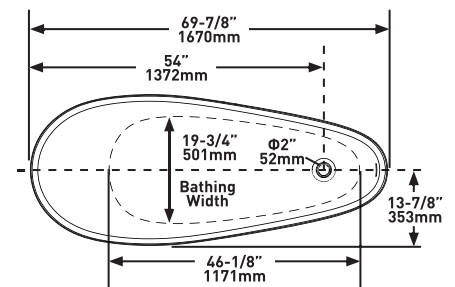

Barcelona 1700

○ BA2-N-SW-NO ☒ Ⓜ BA2M-N-SM-NO ☒

Weight | 87kg
Size | L: 1700mm, W: 808mm, H: 539mm

Side View

Section AA

Top View

Barcelona 1700 is designed for the modern bathroom. At 1700mm long it is perfectly suited to master suites or family bathrooms. Also called Barcelona 2, Barcelona 1700 now features a chamfered rim for head and neck comfort, improved lower back support, and a void space underneath for waste plumbing.

QUARRYCAST™ Standard Matt.

rich in
Volcanic
Limestone™

Personalise.

Kerid

The Kerid bath is shorter and higher than a conventional freestanding bath, at just 1350mm long and 85mm high. The base of the bath has a seated end, and the elegant, angled rim creates a cradle for the neck and head.

○ KER-N-SW-IO

Weight | 7.02kg
Size | L: 549mm, W: 250mm, H: 178mm

Side View

Section AA

Top View

Recommended Kit
KIT15PC + KIT12/13P
Recommended Basin
Kerid 43

Personalise.

Named after Lake Ledro in Italy, the Ledro bath is our answer to the question: how do we reduce water usage without sacrificing design or a luxurious bathing experience? Our design team have used their expert understanding of ergonomics and the material capability of QUARRYCAST™ to create a bath that doesn't compromise in comfort, but has a low water capacity.

Weight | 77.8kg

Size | L: 1670mm, W: 705mm, H: 738mm

LED-N-SW-IO

LEDM-N-SM-IO

Side View

Section AA

Top View

Recommended Kit
KIT15PC + KIT12/13PC
Recommended Basin
Laceno / Kaldera / Kaali