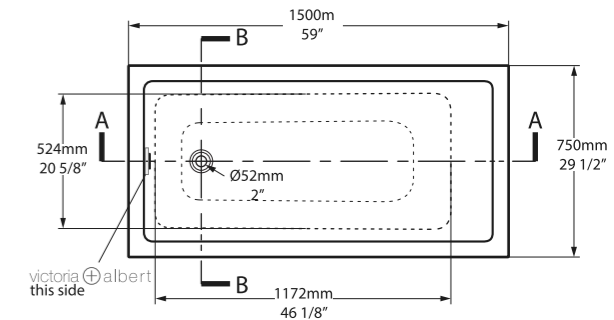

Weight | 67kg
Size | L: 1741mm, W: 795mm, H: 616mm

○ YOR-N-SW-OF + YOR-B-SW-OF 

Side View

Section AA

Top View

Recommended Kit
KIT16PC
Recommended Basin
Drayton 40 / Radford 51

QUARRYCAST™ White.

Personalise.

Kaldera 4

○ KAL4-N-SW-NO

Weight | 62kg

Size | L: 1500mm, W: 750mm, H: 480-486mm

Side View

Section AA

Top View

Kaldera 5

○ KAL5-N-SW-NO

Weight | 64kg

Size | L: 1500mm, W: 800mm, H: 480-486mm

Side View

Section AA

Top View

Kaldera 6

○ KAL6-N-SW-NO