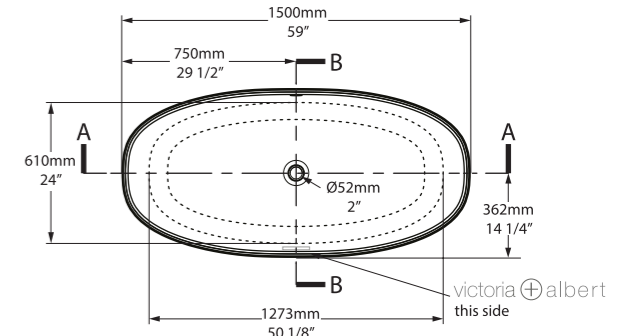

Amiata 1800

○ AMT3-N-SW-NO AMT3M-N-SM-NO

Weight | 87kg
Size | L: 1775 mm, W: 798 mm, H: 609mm Massachusetts Code cUPC Listing by IAPMO

Side View

Section AA

Top View

The Amiata 3 follows the same design aesthetic as the Amiata baths, but is 1775mm in length with more width and depth than the Original. The bath does not have a void.

rich in Volcanic Limestone Personalise.

Barcelona Collection

Barcelona 1500

○ BA1-N-SW-NO ☒ Ⓜ BA1M-N-SM-NO ☒

Weight | 80kg
Size | L: 1500mm, W: 724mm, H: 532mm

Side View

Section AA

Top View

Barcelona 1700

○ BA2-N-SW-NO ☒ Ⓜ BA2M-N-SM-NO ☒

Weight | 87kg
Size | L: 1700mm, W: 808mm, H: 539mm

Side View

Section AA

Top View

Barcelona 1700 is designed for the modern bathroom. At 1700mm long it is perfectly suited to master suites or family bathrooms. Also called Barcelona 2, Barcelona 1700 now features a chamfered rim for head and neck comfort, improved lower back support, and a void space underneath for waste plumbing.