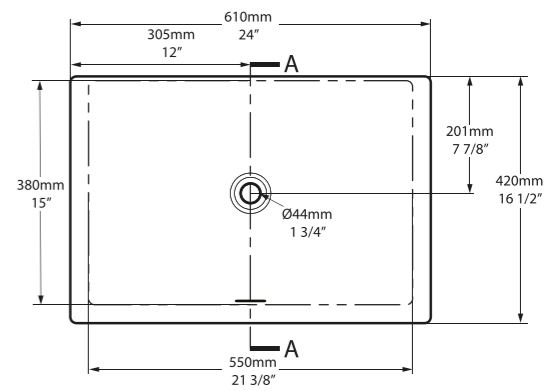

Top View

CE Massachusetts Code cUPC Listing by IAPMO QUARRYCAST™ White.