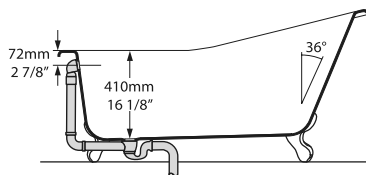

○ SHR-N-SW-OF ☑

Massachusetts Code
cUPC listing by IAPMO

Weight | 53kg

Size | L: 1537mm, W: 762mm, H: 786mm

Side View

Section AA

Top View

Recommended Kit
KIT16PC
Recommended Basin
Drayton 40 / Radford 51