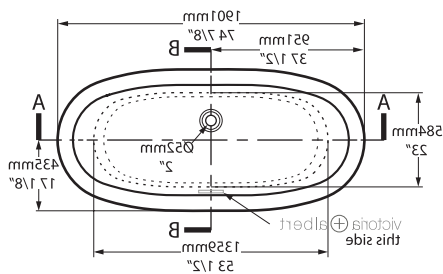

Photography by:
© Stephen Kent Johnson/OTTO
Design by: Studio Giancarlo Valle

○ MAR-N-SW-OF + MAR-B-SW-OF ☑

Massachusetts Code
cUPC listing by IAPMO

Weight | 80kg

Size | L: 1901mm, W: 870mm, H: 728mm

Top View