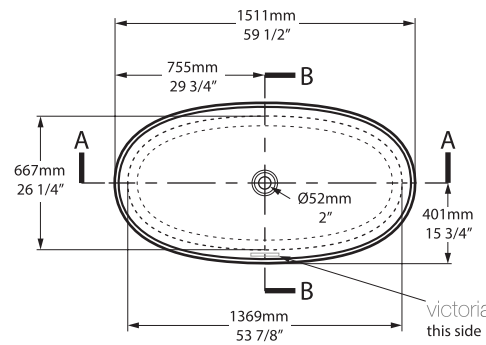

Top View

victoria albert
this side

Recommended Kit
KIT12PC + KIT12/13P
Recommended Basin
ios 54

QUARRYCAST™ White.

QUARRYCAST™ Standard Matt.

rich in
Volcanic
Limestone™

Personalise.