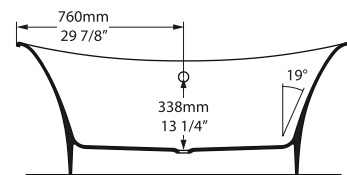

Toulouse 1500

○ TO1-N-SW-NO

⊙ TO1M-N-SM-NO

Massachusetts Code cUPC listing by IAPMO

Weight | 59kg

Size | L: 1519mm, W: 744mm, H: 647mm

Side View

Section AA