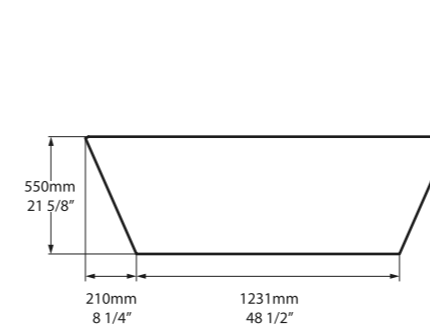

Vetralla 1500

As the smaller of our two Vetralla baths, Vetralla 1500 is a unique centrepiece for a compact bathroom.

Weight | 64kg
Size | L: 1493mm, W: 739mm, H: 560mm

○ VET-N-SW-NO

⊕ VETM-N-SM-NO

Side View

Weight | 69kg
Size | L: 1650mm, W: 727mm, H: 550mm

○ VE2-N-SW-NO

⊕ VE2M-N-SM-NO

Side View

Section AA

Top View

Vetralla 1800

Expanding the iconic Vetralla collection, the newest addition is a generously sized, double-ended bath that transforms any spacious bathroom with a spa-style centrepiece.