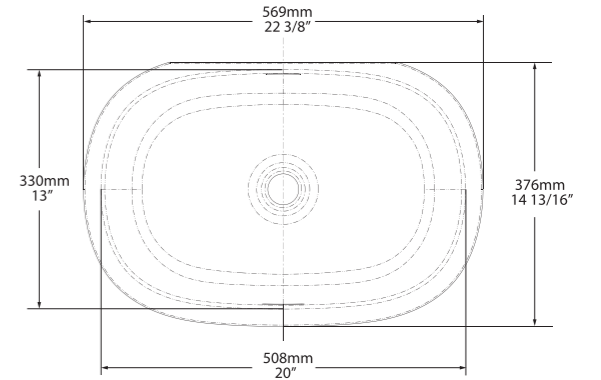

Top View

  Massachusetts Code cUPC Listing by IAPMO  QUARRYCAST™ White.  QUARRYCAST™ Standard Matt.

 **Barcelona 53**

Weight | 5kg
Size | L: 531mm, W: 351mm, H: 171mm
Recommended Kit | KIT24PC + KIT22PC
 Includes an Internal Overflow
 ○ UB-BAR-53-IO    UB-BAR53M-SM-IO 

Top View

  Massachusetts Code cUPC Listing by IAPMO  QUARRYCAST™ White.  QUARRYCAST™ Standard Matt.

 **Barcelona 56**

Weight | 6kg
Size | L: 569mm, W: 376mm, H: 171mm
Recommended Kit | KIT24PC + KIT22PC
 Includes an Internal Overflow
 ○ UB-BAR-56-IO    UB-BAR56M-SM-IO 