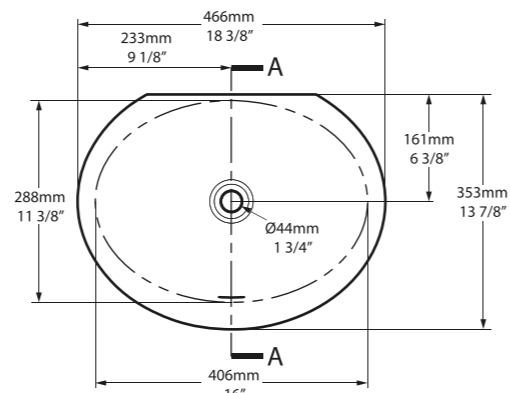

VB-SER-55-IO  VB-SER55M-SM-IO 

Top View

  Massachusetts Code cUPPC Listing by IAPMO  QUARRYCAST™ White.  QUARRYCAST™ Standard Matt.

 Kaali 46

Weight | 3kg
Size | L: 466mm, W: 353mm, H: 140mm
Recommended Kit | KIT24PC + KIT22PC
 Includes an Internal Overflow
 ○ UB-KAA-46-IO 