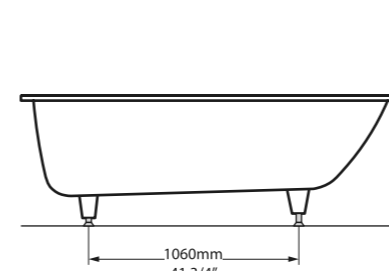

Weight | 67kg
Size | L: 1741mm, W: 795mm, H: 616mm

○ YOR-N-SW-OF + YOR-B-SW-OF 

Side View

Section AA

Top View

Recommended Kit
KIT16PC
Recommended Basin
Drayton 40 / Radford 51

QUARRYCAST™ White.

Personalise.

Kaldera 4

○ KAL4-N-SW-NO

Weight | 62kg

Size | L: 1500mm, W: 750mm, H: 480-486mm

Side View

Section AA

Top View

Kaldera 5

○ KAL5-N-SW-NO

Weight | 64kg

Size | L: 1500mm, W: 800mm, H: 480-486mm

Side View

Section AA

Top View

Kaldera 6

○ KAL6-N-SW-NO

Weight | 68kg

Size | L: 1650mm, W: 900mm, H: 480-486mm

Side View

Section AA

Top View

Recommended Kit
KIT12PC + KIT12/13P
Recommended Basin
Kaali / Kaldera / Laceno

SW QUARRYCAST™ White.

Kaldera 4 is ergonomically designed for maximum comfort and suitable for drop-in and undermount installations. Measuring a compact 1500mm, it is ideal for smaller spaces.