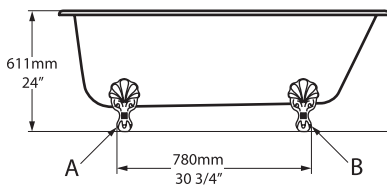

○ RAD-N-SW-OF + ELW-B-SW

Weight | 95kg

Size | L: 1902mm, W: 910mm, H: 622mm

Side View

Section AA

Top View

Due to the design of the bath, it will be necessary to cut a small hole in the floor to accommodate the p-trap

Hampshire 1700

Weight | 63kg

Size | L: 1705mm, W: 776mm, H: 611mm

Massachusetts Code
cUPC listing by IAPMO

 HAM-N-SW-OF 

Hampshire is a classic single-ended roll top Edwardian bath with one angled end for a deep soak. Explore our spectrum of RAL colours in gloss or matt finishes.

Side View

Section AA

Top View

victoria  albert
this side

Hampshire 1/1500

Weight | 63kg

Size | L: 1525mm, W: 761mm, H: 613mm

Massachusetts Code
cUPC listing by IAPMO