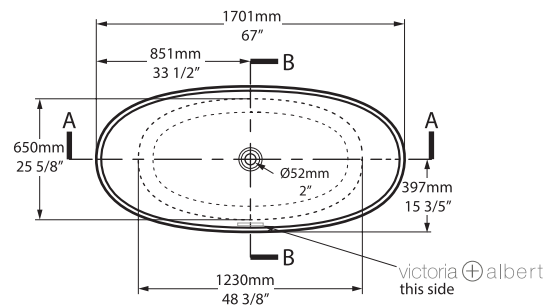

Dallas, Texas,
USA

Photography by: Costa Christ
Design by: Studio Thomas James, Inc.

○ INN-N-SW-NO

⊙ SM INN-N-SM-NO

Weight | 82kg
Size | L: 1701mm, W: 793mm, H: 614mm

Side View

Section AA

Top View