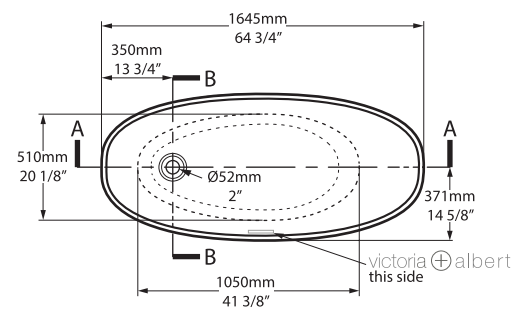

Barcelona 1700

○ BA2-N-SW-NO ☒ Ⓜ BA2M-N-SM-NO ☒

Weight | 87kg
Size | L: 1700mm, W: 808mm, H: 539mm

Side View

Section AA

Top View

Barcelona 1700 is designed for the modern bathroom. At 1700mm long it is perfectly suited to master suites or family bathrooms. Also called Barcelona 2, Barcelona 1700 now features a chamfered rim for head and neck comfort, improved lower back support, and a void space underneath for waste plumbing.

Barcelona Classic

○ BAR-N-SW-NO ☒ Ⓜ BARM-N-SM-NO ☒

Weight | 97kg
Size | L: 1785mm, W: 854mm, H: 552mm

Side View

Section AA

Top View

Due to the design of the bath, it will be necessary to cut a small hole in the floor to accommodate the p-trap

Weight | 61kg

Size | L: 1645mm, W: 741mm, H: 502mm

Side View

Section AA

Top View

Due to the design of the bath, it will be necessary to cut a small hole in the floor to accommodate the p-trap

Recommended Kit
KIT12PC + KIT12/13P
Recommended Basin
Napoli 57

Weight | 71kg
Size | L: 1900mm, W: 845mm, H: 503mm   Massachusetts Code cUPC listing by IAPMO  

Side View

Section AA

Top View

victoria albert
this side

Due to the design of the bath, it will be necessary to cut a small hole in the floor to accommodate the p-trap