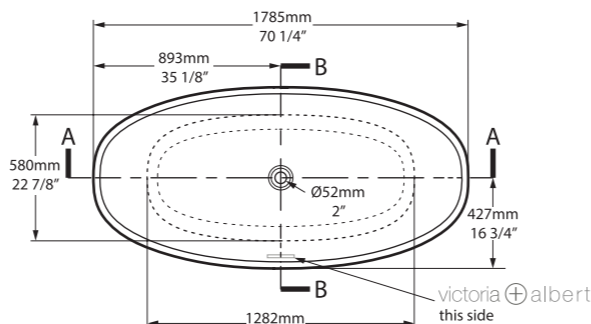

rich in Volcanic Limestone Personalise.

Barcelona Collection

Barcelona 1500

○ BA1-N-SW-NO ☒ Ⓜ BA1M-N-SM-NO ☒

Weight | 80kg
Size | L: 1500mm, W: 724mm, H: 532mm

Side View

Section AA

Top View

Barcelona 1700

○ BA2-N-SW-NO ☒ Ⓜ BA2M-N-SM-NO ☒

Weight | 87kg
Size | L: 1700mm, W: 808mm, H: 539mm

Side View

Section AA

Top View

Barcelona 1700 is designed for the modern bathroom. At 1700mm long it is perfectly suited to master suites or family bathrooms. Also called Barcelona 2, Barcelona 1700 now features a chamfered rim for head and neck comfort, improved lower back support, and a void space underneath for waste plumbing.

Barcelona Classic

○ BAR-N-SW-NO ☒ Ⓜ BARM-N-SM-NO ☒

Weight | 97kg
Size | L: 1785mm, W: 854mm, H: 552mm

Side View

Section AA

Top View

Due to the design of the bath, it will be necessary to cut a small hole in the floor to accommodate the p-trap

Recommended Kit
KIT12PC + KIT12/13P
Recommended Basin
Barcelona 48/55/64

Barcelona 1800

○ BA3-N-SW-NO ☒ Ⓜ BA3M-N-SM-NO ☒

Weight | 95kg
Size | L: 1800mm, W: 866mm, H: 559mm

Side View

Section AA

Top View

Barcelona 1800 is a design statement, ideally suited to a larger bathroom. Previously called Barcelona 3, Barcelona 1800 now features a chamfered rim for head and neck comfort, improved lower back support, and a void space underneath for waste plumbing.