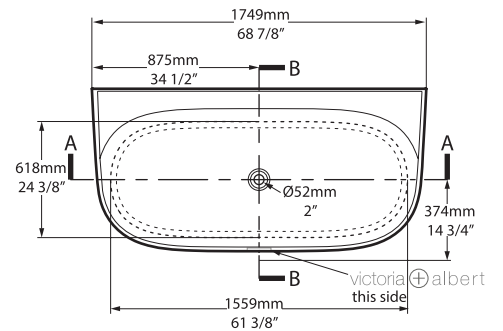

Barcelona 1700

○ BA2-N-SW-NO ☒ Ⓜ BA2M-N-SM-NO ☒

Weight | 87kg
Size | L: 1700mm, W: 808mm, H: 539mm

Side View

Section AA

Top View

Barcelona 1700 is designed for the modern bathroom. At 1700mm long it is perfectly suited to master suites or family bathrooms. Also called Barcelona 2, Barcelona 1700 now features a chamfered rim for head and neck comfort, improved lower back support, and a void space underneath for waste plumbing.

○ COR-N-SW-NO

⊙ CORM-N-SM-NO

Weight | 75kg

Size | L: 1500mm, W: 800mm, H: 547 mm

Side View

Section AA

Top View

Recommended Kit
KIT12PC + KIT12/13P
Recommended Basin
Corvara™ 55

Weight | 109kg
Size | L: 1749mm, W: 850mm, H: 600mm

○ ELD-N-SW-NO 

Front View

Section AA

Top View

Recommended Kit
KIT12PC + KIT12/13P
Recommended Basin
Kaali / Kaldera / Laceno

QUARRYCAST™ White.

Personalise.

○ RAD-N-SW-OF + ELW-B-SW

Weight | 95kg

Size | L: 1902mm, W: 910mm, H: 622mm

Side View

Section AA

Top View

Due to the design of the bath, it will be necessary to cut a small hole in the floor to accommodate the p-trap