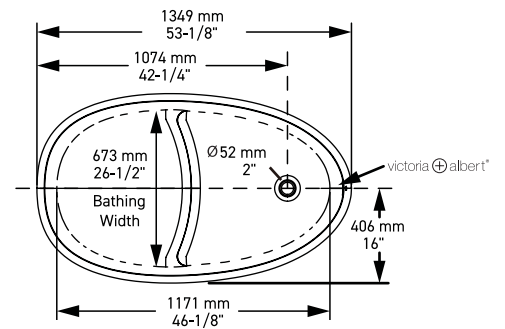

QUARRYCAST™ Standard Matt.

rich in
Volcanic
Limestone™

Personalise.

Kerid

The Kerid bath is shorter and higher than a conventional freestanding bath, at just 1350mm long and 85mm high. The base of the bath has a seated end, and the elegant, angled rim creates a cradle for the neck and head.

○ KER-N-SW-IO

Weight | 7.02kg
Size | L: 549mm, W: 250mm, H: 178mm

Side View

Section AA

Top View

Recommended Kit
KIT15PC + KIT12/13P
Recommended Basin
Kerid 43

Personalise.

Named after Lake Ledro in Italy, the Ledro bath is our answer to the question: how do we reduce water usage without sacrificing design or a luxurious bathing experience? Our design team have used their expert understanding of ergonomics and the material capability of QUARRYCAST™ to create a bath that doesn't compromise in comfort, but has a low water capacity.

Weight | 77.8kg

Size | L: 1670mm, W: 705mm, H: 738mm

LED-N-SW-IO

LEDM-N-SM-IO

Side View

Section AA

Top View

Recommended Kit
KIT15PC + KIT12/13PC
Recommended Basin
Laceno / Kaldera / Kaali