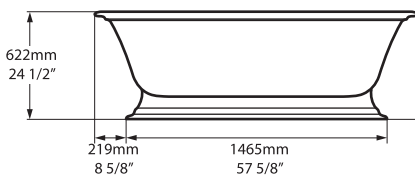

Barcelona 1700

○ BA2-N-SW-NO ☒ Ⓜ BA2M-N-SM-NO ☒

Weight | 87kg
Size | L: 1700mm, W: 808mm, H: 539mm

Side View

Section AA

Top View

Barcelona 1700 is designed for the modern bathroom. At 1700mm long it is perfectly suited to master suites or family bathrooms. Also called Barcelona 2, Barcelona 1700 now features a chamfered rim for head and neck comfort, improved lower back support, and a void space underneath for waste plumbing.

Weight | 109kg
Size | L: 1749mm, W: 850mm, H: 600mm

○ ELD-N-SW-NO 

Front View

Section AA

Top View

Recommended Kit
KIT12PC + KIT12/13P
Recommended Basin
Kaali / Kaldera / Laceno

QUARRYCAST™ White.

Personalise.

○ RAD-N-SW-OF + ELW-B-SW

Weight | 95kg

Size | L: 1902mm, W: 910mm, H: 622mm

Side View

Section AA

Top View

Due to the design of the bath, it will be necessary to cut a small hole in the floor to accommodate the p-trap