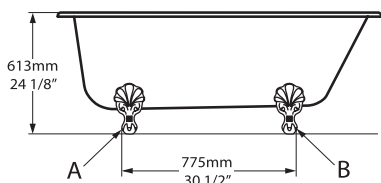

Hampshire Collection

RAL6019 PASTEL GREEN

Hampshire 1700

Weight | 63kg

Size | L: 1705mm, W: 776mm, H: 611mm

Massachusetts Code
cUPC listing by IAPMO

HAM-N-SW-OF

Hampshire is a classic single-ended roll top Edwardian bath with one angled end for a deep soak. Explore our spectrum of RAL colours in gloss or matt finishes.

victoria albert
this side

Hampshire 1/1500

Weight | 63kg

Size | L: 1525mm, W: 761mm, H: 613mm

Massachusetts Code
cUPC listing by IAPMO

CHA1-N-SW-OF

Side View

victoria albert
this side

Recommended Kit

KIT16PC

Recommended Basin

Drayton 40 / Radford 51

SW

QUARRYCAST™ White.

Personalise.