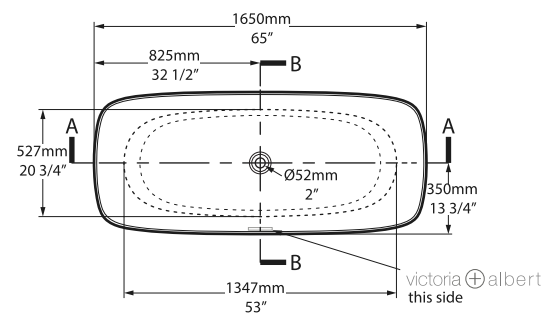

Weight | 70kg

Size | L: 1650mm, W: 707mm, H: 580mm

Massachusetts Code
cUPC listing by IAPMO

TRV-N-SW-NO

Side View

Section AA

Top View

Due to the design of the bath, it will be necessary to cut a small hole in the floor to accommodate the p-trap