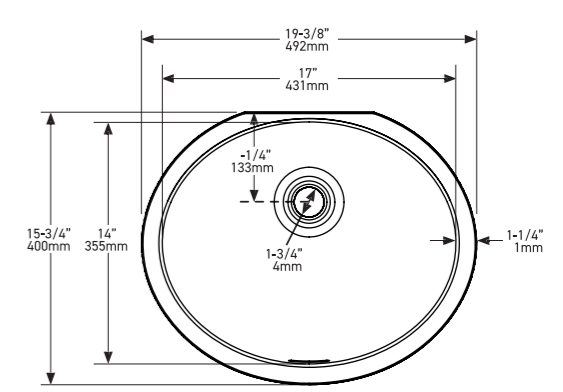

Top View

CE Massachusetts Code cUPC Listing by IAPMO QUARRYCAST™ White. QUARRYCAST™ Standard Matt.