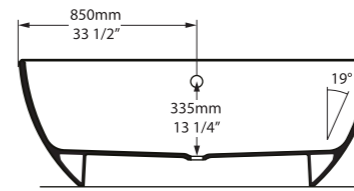

Amiata 1800

○ AMT3-N-SW-NO AMT3M-N-SM-NO

Weight | 87kg
Size | L: 1775 mm, W: 798 mm, H: 609mm Massachusetts Code cUPC Listing by IAPMO

Side View

Section AA

Top View

The Amiata 3 follows the same design aesthetic as the Amiata baths, but is 1775mm in length with more width and depth than the Original. The bath does not have a void.

rich in Volcanic Limestone Personalise.

Barcelona Collection

Barcelona 1500

○ BA1-N-SW-NO ☒ Ⓜ BA1M-N-SM-NO ☒

Weight | 80kg
Size | L: 1500mm, W: 724mm, H: 532mm

Side View

Section AA

Top View

Barcelona 1700

○ BA2-N-SW-NO ☒ Ⓜ BA2M-N-SM-NO ☒

Weight | 87kg
Size | L: 1700mm, W: 808mm, H: 539mm

Side View

Section AA

Top View

Barcelona 1700 is designed for the modern bathroom. At 1700mm long it is perfectly suited to master suites or family bathrooms. Also called Barcelona 2, Barcelona 1700 now features a chamfered rim for head and neck comfort, improved lower back support, and a void space underneath for waste plumbing.

Barcelona Classic

○ BAR-N-SW-NO ☒ Ⓜ BARM-N-SM-NO ☒

Weight | 97kg
Size | L: 1785mm, W: 854mm, H: 552mm

Side View

Section AA

Top View

Due to the design of the bath, it will be necessary to cut a small hole in the floor to accommodate the p-trap