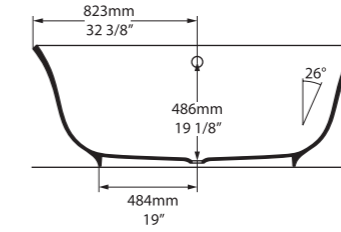

Weight | 70kg

Size | L: 1632mm, W: 794mm, H: 859mm

Section BB

Side View

Top View

victoria  albert
this side

Recommended Kit
KIT12PC + KIT12/13P
Recommended Basin
Amalfi 55

QUARRYCAST™ White.

QUARRYCAST™ Standard Matt.

Personalise.

Amiata Collection

Amiata 1650

○ AMT-N-SW-NO AMTM-N-SM-NO

Weight | 69kg
Size | L: 1645mm, W: 800mm, H: 611mm Massachusetts Code cUPC Listing by IAPMO

Side View

Section AA

Amiata 1500

○ AMT1-N-SW-NO AMT1M-N-SM-NO

Weight | 73kg
Size | L: 1519mm, W: 726mm, H: 550mm Massachusetts Code cUPC Listing by IAPMO

Side View

Section AA

Top View

Amiata 1500 follows the same iconic design as the Amiata 1650, in a more compact footprint. Featuring a void space underneath for waste plumbing. Explore our spectrum of RAL colours in gloss or matt finishes.

Amiata 1800

○ AMT3-N-SW-NO AMT3M-N-SM-NO

Weight | 87kg
Size | L: 1775 mm, W: 798 mm, H: 609mm Massachusetts Code cUPC Listing by IAPMO

Side View

Section AA

Top View

The Amiata 3 follows the same design aesthetic as the Amiata baths, but is 1775mm in length with more width and depth than the Original. The bath does not have a void.