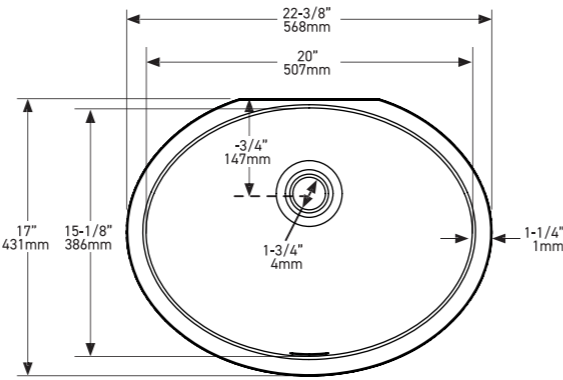

Top View

Massachusetts Code cUPC Listing by IAPMO QUARRYCAST™ White. QUARRYCAST™ Standard Matt.