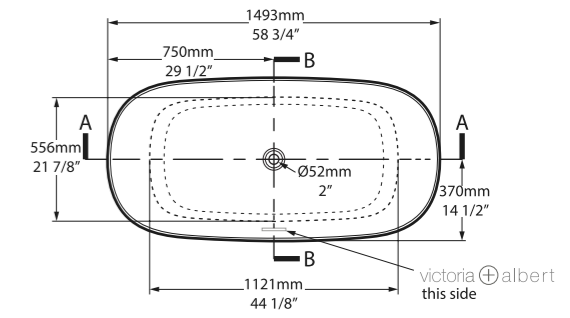

Top View

Vetralla 1650

With its simple lines and deep and double-ended design, the Vetralla collection is ideal for modern bathrooms where space is at a premium. A modern bath for a modern bathroom. Vetralla 1650 is deep and double-ended with generous volume.

Weight | 69kg
Size | L: 1650mm, W: 727mm, H: 550mm

○ VE2-N-SW-NO

⊕ VE2M-N-SM-NO