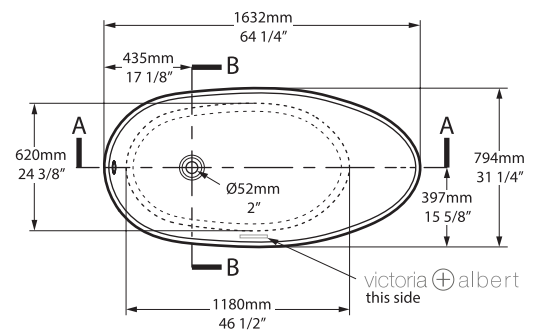

Weight | 70kg

Size | L: 1632mm, W: 794mm, H: 859mm

Section BB

Side View

Top View

victoria  albert
this side

Recommended Kit
KIT12PC + KIT12/13P
Recommended Basin
Amalfi 55

QUARRYCAST™ White.

QUARRYCAST™ Standard Matt.

Personalise.

Amiata Collection

Amiata 1650

○ AMT-N-SW-NO AMTM-N-SM-NO

Weight | 69kg
Size | L: 1645mm, W: 800mm, H: 611mm Massachusetts Code cUPC Listing by IAPMO

Side View

Section AA

Amiata 1800

○ AMT3-N-SW-NO AMT3M-N-SM-NO

Weight | 87kg
Size | L: 1775 mm, W: 798 mm, H: 609mm Massachusetts Code cUPC Listing by IAPMO

Side View

Section AA

Top View

The Amiata 3 follows the same design aesthetic as the Amiata baths, but is 1775mm in length with more width and depth than the Original. The bath does not have a void.

rich in Volcanic Limestone Personalise.

Barcelona Collection

Barcelona 1500

○ BA1-N-SW-NO ☒ Ⓜ BA1M-N-SM-NO ☒

Weight | 80kg
Size | L: 1500mm, W: 724mm, H: 532mm

Side View

Section AA

Top View