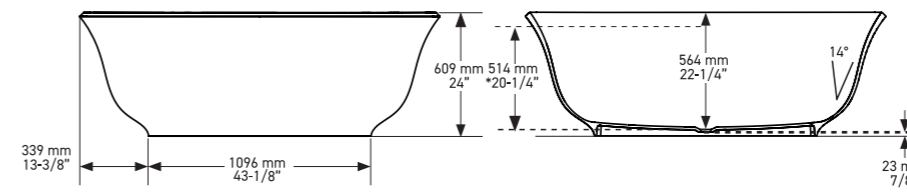

Amiata 1500

○ AMT1-N-SW-NO AMT1M-N-SM-NO

Weight | 73kg
Size | L: 1519mm, W: 726mm, H: 550mm Massachusetts Code cUPC Listing by IAPMO

Side View

Section AA

Top View

Amiata 1500 follows the same iconic design as the Amiata 1650, in a more compact footprint. Featuring a void space underneath for waste plumbing. Explore our spectrum of RAL colours in gloss or matt finishes.

Amiata 1800

○ AMT3-N-SW-NO AMT3M-N-SM-NO

Weight | 87kg
Size | L: 1775 mm, W: 798 mm, H: 609mm Massachusetts Code cUPC Listing by IAPMO

Side View

Section AA

Top View

The Amiata 3 follows the same design aesthetic as the Amiata baths, but is 1775mm in length with more width and depth than the Original. The bath does not have a void.