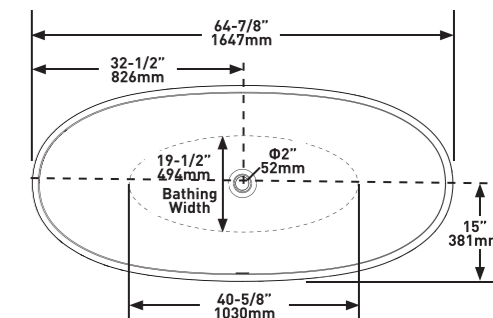

Barcelona Classic

○ BAR-N-SW-NO ☒ Ⓜ BARM-N-SM-NO ☒

Weight | 97kg
Size | L: 1785mm, W: 854mm, H: 552mm

Side View

Section AA

Top View

Due to the design of the bath, it will be necessary to cut a small hole in the floor to accommodate the p-trap

Weight | 86.3kg

Size | L: 1647mm H: 599mm W: 763mm

Massachusetts Code
cUPC listing by IAPMO

○ SE1-N-SW-NO

⊗ SE1M-N-SM-NO

Side View

Section AA

Top View

Seros 2 / 1800

Both detailed sculpted lines on the sides of the tub are different; which plays with light and shadows. Overflow can be drilled on request.

Weight | 93.1kg

Size | L: 1776 mm H: 594 mm W: 766 mm