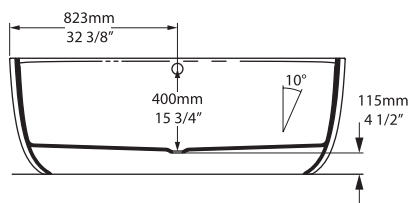

Barcelona 1700

○ BA2-N-SW-NO ☒ Ⓜ BA2M-N-SM-NO ☒

Weight | 87kg
Size | L: 1700mm, W: 808mm, H: 539mm

Side View

Section AA

Top View

Barcelona 1700 is designed for the modern bathroom. At 1700mm long it is perfectly suited to master suites or family bathrooms. Also called Barcelona 2, Barcelona 1700 now features a chamfered rim for head and neck comfort, improved lower back support, and a void space underneath for waste plumbing.

Barcelona Classic

○ BAR-N-SW-NO ☒ Ⓜ BARM-N-SM-NO ☒

Weight | 97kg
Size | L: 1785mm, W: 854mm, H: 552mm

Side View

Section AA

Top View

Due to the design of the bath, it will be necessary to cut a small hole in the floor to accommodate the p-trap

○ COR-N-SW-NO

⊙ CORM-N-SM-NO

Weight | 75kg

Size | L: 1500mm, W: 800mm, H: 547 mm

Side View

Section AA

Top View

Recommended Kit
KIT12PC + KIT12/13P
Recommended Basin
Corvara™ 55

Weight | 109kg
Size | L: 1749mm, W: 850mm, H: 600mm

○ ELD-N-SW-NO 

Front View

Section AA

Top View

Recommended Kit
KIT12PC + KIT12/13P
Recommended Basin
Kaali / Kaldera / Laceno

QUARRYCAST™ White.

Personalise.