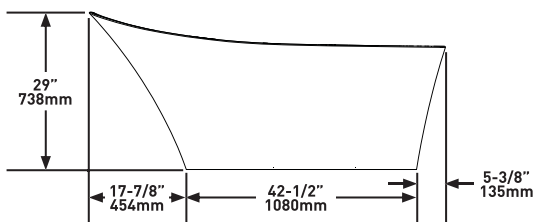

QUARRYCAST™ Standard Matt.

rich in
Volcanic
Limestone™

Personalise.

Kerid

The Kerid bath is shorter and higher than a conventional freestanding bath, at just 1350mm long and 85mm high. The base of the bath has a seated end, and the elegant, angled rim creates a cradle for the neck and head.

○ KER-N-SW-IO

Weight | 7.02kg
Size | L: 549mm, W: 250mm, H: 178mm

Side View

Section AA

Top View

Recommended Kit
KIT15PC + KIT12/13P
Recommended Basin
Kerid 43

Personalise.

Named after Lake Ledro in Italy, the Ledro bath is our answer to the question: how do we reduce water usage without sacrificing design or a luxurious bathing experience? Our design team have used their expert understanding of ergonomics and the material capability of QUARRYCAST™ to create a bath that doesn't compromise in comfort, but has a low water capacity.

Weight | 77.8kg

Size | L: 1670mm, W: 705mm, H: 738mm

LED-N-SW-IO

LEDM-N-SM-IO

Side View

Section AA

Top View

Recommended Kit
KIT15PC + KIT12/13PC
Recommended Basin
Laceno / Kaldera / Kaali