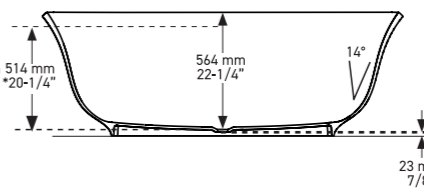

QUARRYCAST™ Standard Matt.

Personalise.

Amiata Collection

Amiata 1650

○ AMT-N-SW-NO AMTM-N-SM-NO

Weight | 69kg
Size | L: 1645mm, W: 800mm, H: 611mm Massachusetts Code cUPC Listing by IAPMO

Side View

Section AA

Amiata 1500

○ AMT1-N-SW-NO AMT1M-N-SM-NO

Weight | 73kg
Size | L: 1519mm, W: 726mm, H: 550mm Massachusetts Code cUPC Listing by IAPMO

Side View

Section AA

Top View

Amiata 1500 follows the same iconic design as the Amiata 1650, in a more compact footprint. Featuring a void space underneath for waste plumbing. Explore our spectrum of RAL colours in gloss or matt finishes.

Amiata 1800

○ AMT3-N-SW-NO AMT3M-N-SM-NO

Weight | 87kg
Size | L: 1775 mm, W: 798 mm, H: 609mm Massachusetts Code cUPC Listing by IAPMO

Side View

Section AA

Top View

The Amiata 3 follows the same design aesthetic as the Amiata baths, but is 1775mm in length with more width and depth than the Original. The bath does not have a void.