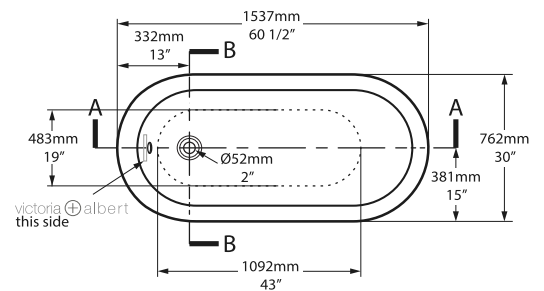

Seros 2 / 1800

Both detailed sculpted lines on the sides of the tub are different; which plays with light and shadows. Overflow can be drilled on request.

Weight | 93.1kg

Size | L: 1776 mm H: 594 mm W: 766 mm

○ SHR-N-SW-OF ☑

Massachusetts Code
cUPC listing by IAPMO

Weight | 53kg

Size | L: 1537mm, W: 762mm, H: 786mm

Side View

Section AA

Top View

Recommended Kit
KIT16PC
Recommended Basin
Drayton 40 / Radford 51

Weight | 95kg

Size | L: 1500mm, W: 1500mm, H: 600mm

○ TAI-N-SW-NO 

Side View

Section AA / Section BB

Top View

Recommended Kit
KIT12PC + KIT12/13P
Recommended Basin
Kaali 48

QUARRYCAST™ White.