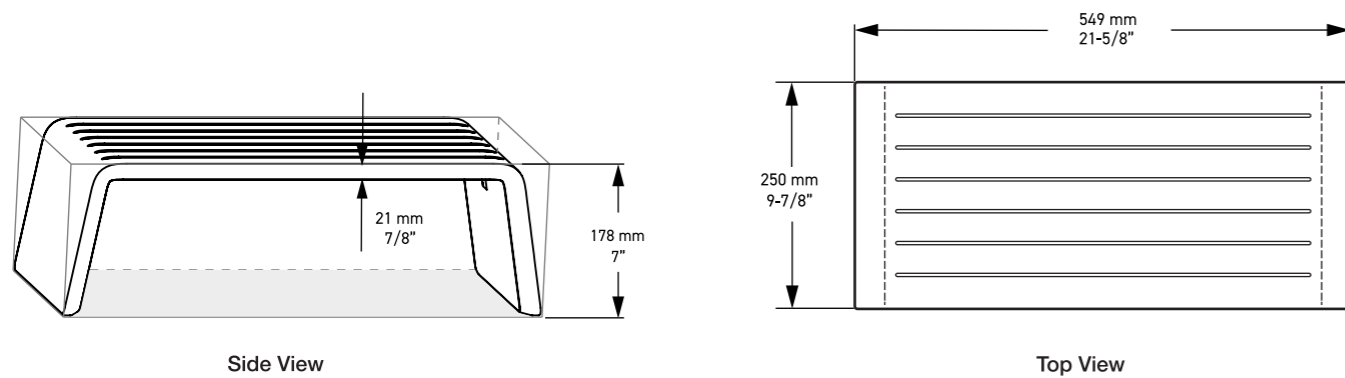

☒ SW QUARRYCAST™ White. ☐ SM QUARRYCAST™ Standard Matt. rich in Volcanic Limestone Personalise.