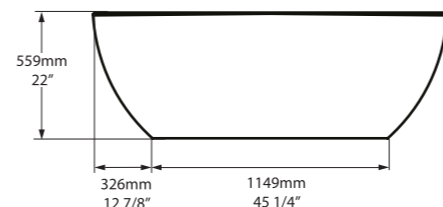

rich in Volcanic Limestone Personalise.

Barcelona Collection

Barcelona 1500

○ BA1-N-SW-NO ☒ Ⓜ BA1M-N-SM-NO ☒

Weight | 80kg
Size | L: 1500mm, W: 724mm, H: 532mm

Side View

Section AA

Top View

Barcelona 1700

○ BA2-N-SW-NO ☒ Ⓜ BA2M-N-SM-NO ☒

Weight | 87kg
Size | L: 1700mm, W: 808mm, H: 539mm

Side View

Section AA

Top View

Barcelona 1700 is designed for the modern bathroom. At 1700mm long it is perfectly suited to master suites or family bathrooms. Also called Barcelona 2, Barcelona 1700 now features a chamfered rim for head and neck comfort, improved lower back support, and a void space underneath for waste plumbing.

Barcelona Classic

○ BAR-N-SW-NO ☒ Ⓜ BARM-N-SM-NO ☒

Weight | 97kg
Size | L: 1785mm, W: 854mm, H: 552mm

Side View

Section AA

Top View

Due to the design of the bath, it will be necessary to cut a small hole in the floor to accommodate the p-trap

Recommended Kit
KIT12PC + KIT12/13P
Recommended Basin
Barcelona 48/55/64

Barcelona 1800

○ BA3-N-SW-NO ☒ Ⓜ BA3M-N-SM-NO ☒

Weight | 95kg
Size | L: 1800mm, W: 866mm, H: 559mm

Side View

Section AA

Top View

Barcelona 1800 is a design statement, ideally suited to a larger bathroom. Previously called Barcelona 3, Barcelona 1800 now features a chamfered rim for head and neck comfort, improved lower back support, and a void space underneath for waste plumbing.