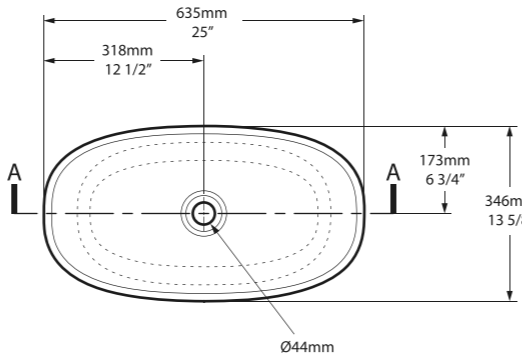

Top View

Massachusetts Code cUPC Listing by IAPMO QUARRYCAST™ White. QUARRYCAST™ Standard Matt.