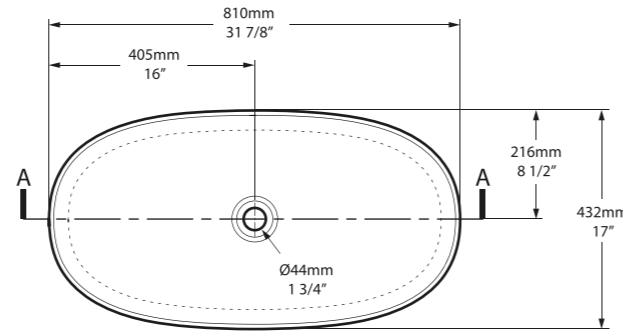

Top View

Massachusetts Code cUPPC Listing by IAPMO QUARRYCAST™ White.