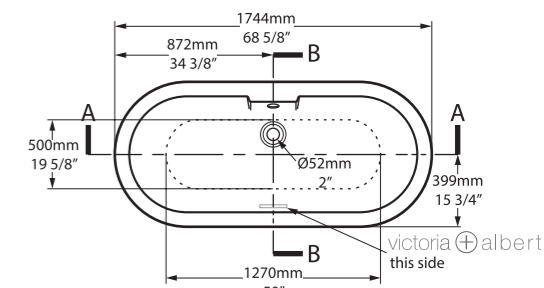

Barcelona Classic

○ BAR-N-SW-NO ☒ Ⓜ BARM-N-SM-NO ☒

Weight | 97kg
Size | L: 1785mm, W: 854mm, H: 552mm

Side View

Section AA

Top View

Due to the design of the bath, it will be necessary to cut a small hole in the floor to accommodate the p-trap

Recommended Kit
KIT12PC + KIT12/13P
Recommended Basin
Barcelona 48/55/64

Barcelona 1800

○ BA3-N-SW-NO ☒ Ⓜ BA3M-N-SM-NO ☒

Weight | 95kg
Size | L: 1800mm, W: 866mm, H: 559mm

Side View

Section AA

Top View

Barcelona 1800 is a design statement, ideally suited to a larger bathroom. Previously called Barcelona 3, Barcelona 1800 now features a chamfered rim for head and neck comfort, improved lower back support, and a void space underneath for waste plumbing.

Weight | 61kg

Size | L: 1744mm, W: 798mm, H: 646mm

Massachusetts Code cUPC Listing by IAPMO

CHE-N-SW-OF 

Side View

Section AA

Top View

Recommended Kit

○ COR-N-SW-NO

⊙ CORM-N-SM-NO

Weight | 75kg

Size | L: 1500mm, W: 800mm, H: 547 mm

Side View

Section AA

Top View

Recommended Kit
KIT12PC + KIT12/13P
Recommended Basin
Corvara™ 55