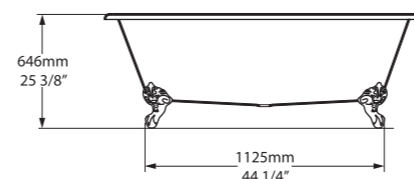

Barcelona Classic

○ BAR-N-SW-NO ☒ Ⓜ BARM-N-SM-NO ☒

Weight | 97kg
Size | L: 1785mm, W: 854mm, H: 552mm

Side View

Section AA

Top View

Due to the design of the bath, it will be necessary to cut a small hole in the floor to accommodate the p-trap

Recommended Kit
KIT12PC + KIT12/13P
Recommended Basin
Barcelona 48/55/64

Barcelona 1800

○ BA3-N-SW-NO ☒ Ⓜ BA3M-N-SM-NO ☒

Weight | 95kg
Size | L: 1800mm, W: 866mm, H: 559mm

Side View

Section AA

Top View

Barcelona 1800 is a design statement, ideally suited to a larger bathroom. Previously called Barcelona 3, Barcelona 1800 now features a chamfered rim for head and neck comfort, improved lower back support, and a void space underneath for waste plumbing.

Weight | 61kg

Size | L: 1744mm, W: 798mm, H: 646mm

Massachusetts Code cUPC Listing by IAPMO

CHE-N-SW-OF 

Side View

Section AA

Top View

Recommended Kit

○ COR-N-SW-NO

⊙ CORM-N-SM-NO

Weight | 75kg

Size | L: 1500mm, W: 800mm, H: 547 mm

Side View

Section AA

Top View

Recommended Kit
KIT12PC + KIT12/13P
Recommended Basin
Corvara™ 55