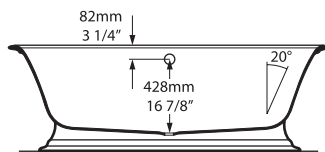

Barcelona 1700

○ BA2-N-SW-NO ☒ Ⓜ BA2M-N-SM-NO ☒

Weight | 87kg
Size | L: 1700mm, W: 808mm, H: 539mm

Side View

Section AA

Top View

Barcelona 1700 is designed for the modern bathroom. At 1700mm long it is perfectly suited to master suites or family bathrooms. Also called Barcelona 2, Barcelona 1700 now features a chamfered rim for head and neck comfort, improved lower back support, and a void space underneath for waste plumbing.

Weight | 109kg
Size | L: 1749mm, W: 850mm, H: 600mm

○ ELD-N-SW-NO 

Front View

Section AA

Top View

Recommended Kit
KIT12PC + KIT12/13P
Recommended Basin
Kaali / Kaldera / Laceno

QUARRYCAST™ White.

Personalise.

○ RAD-N-SW-OF + ELW-B-SW

Weight | 95kg

Size | L: 1902mm, W: 910mm, H: 622mm

Side View

Section AA

Top View

Due to the design of the bath, it will be necessary to cut a small hole in the floor to accommodate the p-trap