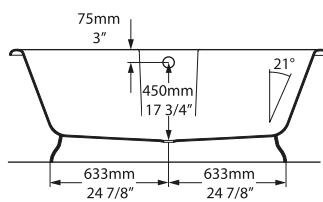

○ WOR-N-SW-NO

Weight | 105kg
Size | L: 1797mm, W: 780mm, H: 608mm

Side View

Section AA

Top View

Recommended Kit
KIT12PC + KIT12/13P
Recommended Basin
Drayton 40 / Radford 51

Personalise.

RAL 7030 STONE GREY

Weight | 67kg
Size | L: 1741mm, W: 795mm, H: 616mm

○ YOR-N-SW-OF + YOR-B-SW-OF 

Side View

Section AA

Top View

Recommended Kit
KIT16PC
Recommended Basin
Drayton 40 / Radford 51

QUARRYCAST™ White.

Personalise.

Kaldera 4

○ KAL4-N-SW-NO

Weight | 62kg

Size | L: 1500mm, W: 750mm, H: 480-486mm

Side View

Section AA

Top View

Kaldera 5

○ KAL5-N-SW-NO

Weight | 64kg

Size | L: 1500mm, W: 800mm, H: 480-486mm

Side View

Section AA

Top View

Kaldera 6

○ KAL6-N-SW-NO