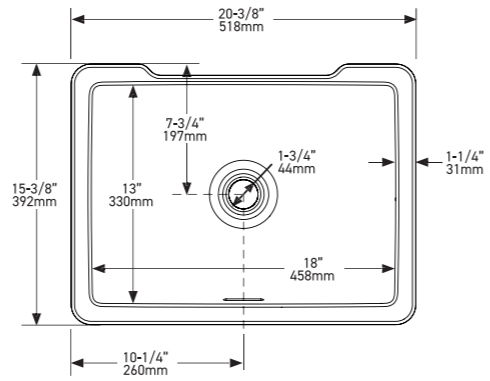

Top View

Massachusetts Code cUPC Listing by IAPMO QUARRYCAST™ White. QUARRYCAST™ Standard Matt.