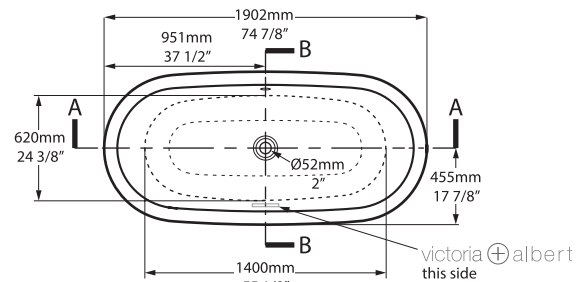

Barcelona 1700

○ BA2-N-SW-NO ☒ Ⓜ BA2M-N-SM-NO ☒

Weight | 87kg
Size | L: 1700mm, W: 808mm, H: 539mm

Side View

Section AA

Top View

Barcelona 1700 is designed for the modern bathroom. At 1700mm long it is perfectly suited to master suites or family bathrooms. Also called Barcelona 2, Barcelona 1700 now features a chamfered rim for head and neck comfort, improved lower back support, and a void space underneath for waste plumbing.

○ RAD-N-SW-OF + ELW-B-SW

Weight | 95kg

Size | L: 1902mm, W: 910mm, H: 622mm

Side View

Section AA

Top View

Due to the design of the bath, it will be necessary to cut a small hole in the floor to accommodate the p-trap