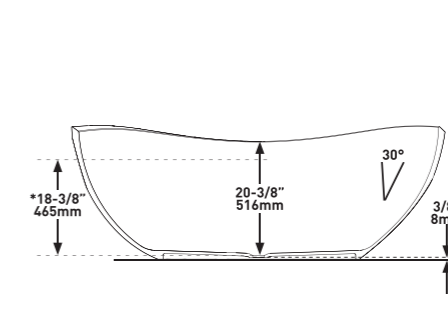

Barcelona Classic

○ BAR-N-SW-NO ☒ Ⓜ BARM-N-SM-NO ☒

Weight | 97kg
Size | L: 1785mm, W: 854mm, H: 552mm

Side View

Section AA

Top View

Due to the design of the bath, it will be necessary to cut a small hole in the floor to accommodate the p-trap

Weight | 86.3kg

Size | L: 1647mm H: 599mm W: 763mm

Massachusetts Code
cUPC listing by IAPMO

○ SE1-N-SW-NO

⊗ SE1M-N-SM-NO

Side View

Section AA

Top View

Seros 2 / 1800

Both detailed sculpted lines on the sides of the tub are different; which plays with light and shadows. Overflow can be drilled on request.

Weight | 93.1kg

Size | L: 1776 mm H: 594 mm W: 766 mm