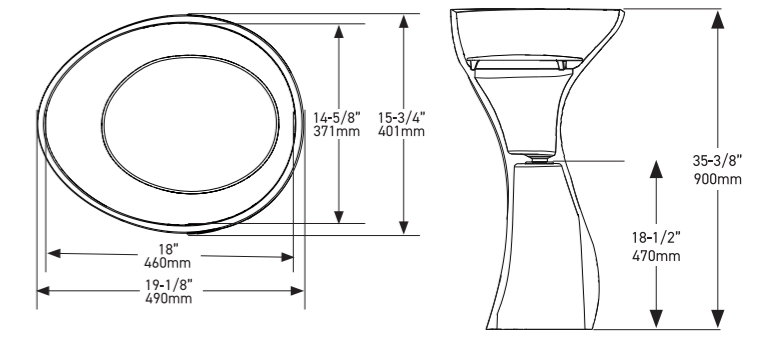

Top View

Side View

Massachusetts Code cUPC Listing by IAPMO QUARRYCAST™ White. QUARRYCAST™ Standard Matt.