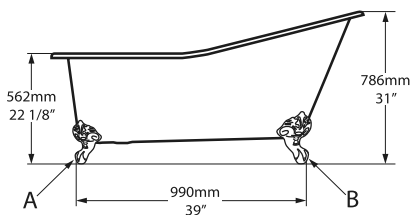

Shropshire

RAL 6013 REED GREEN

The perfect lines of this exquisitely designed slipper bath and its compact dimensions make it of particular appeal for smaller bathrooms.

○ SHR-N-SW-OF ☑

Massachusetts Code
cUPC listing by IAPMO

Weight | 53kg

Size | L: 1537mm, W: 762mm, H: 786mm

Side View

Recommended Kit
KIT16PC
Recommended Basin
Drayton 40 / Radford 51

QUARRYCAST™ White.

Personalise.