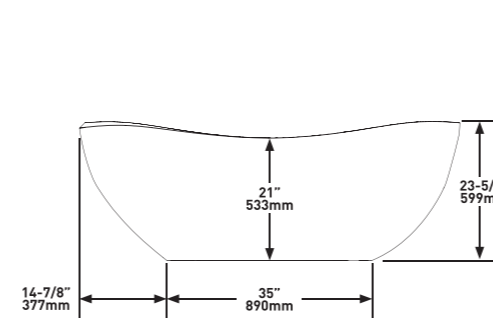

Weight | 86.3kg

Size | L: 1647mm H: 599mm W: 763mm

Massachusetts Code
cUPC listing by IAPMO

○ SE1-N-SW-NO

⊗ SE1M-N-SM-NO

Side View

Section AA

Top View

Seros 2 / 1800

Both detailed sculpted lines on the sides of the tub are different; which plays with light and shadows. Overflow can be drilled on request.

Weight | 93.1kg

Size | L: 1776 mm H: 594 mm W: 766 mm