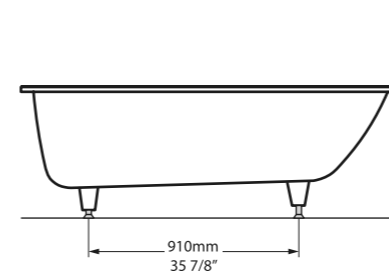

Weight | 67kg
Size | L: 1741mm, W: 795mm, H: 616mm

○ YOR-N-SW-OF + YOR-B-SW-OF 

Side View

Section AA

Top View

Recommended Kit
KIT16PC
Recommended Basin
Drayton 40 / Radford 51

QUARRYCAST™ White.

Personalise.

Kaldera 4

○ KAL4-N-SW-NO

Weight | 62kg

Size | L: 1500mm, W: 750mm, H: 480-486mm

Side View

Section AA

Top View

Kaldera 5

○ KAL5-N-SW-NO

Weight | 64kg

Size | L: 1500mm, W: 800mm, H: 480-486mm

Side View

Section AA

Top View

Kaldera 6

○ KAL6-N-SW-NO