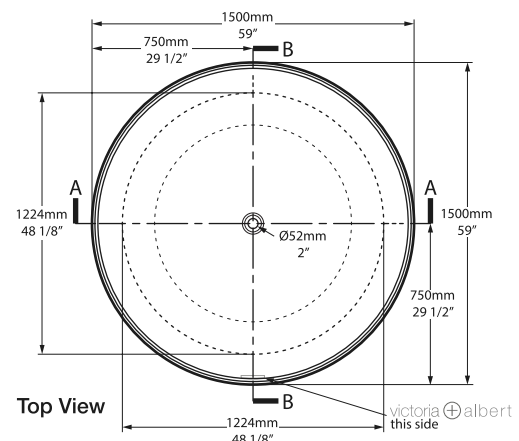

Weight | 95kg

Size | L: 1500mm, W: 1500mm, H: 600mm

○ TAI-N-SW-NO 

Side View

Section AA / Section BB

Top View

Recommended Kit
KIT12PC + KIT12/13P
Recommended Basin
Kaali 48

QUARRYCAST™ White.