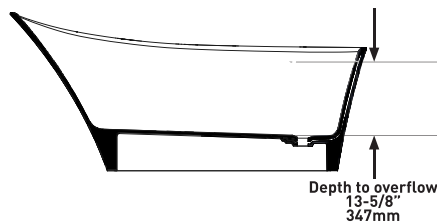

QUARRYCAST™ Standard Matt.

rich in
Volcanic
Limestone™

Personalise.

Kerid

The Kerid bath is shorter and higher than a conventional freestanding bath, at just 1350mm long and 85mm high. The base of the bath has a seated end, and the elegant, angled rim creates a cradle for the neck and head.

○ KER-N-SW-IO

Weight | 7.02kg
Size | L: 549mm, W: 250mm, H: 178mm

Side View

Section AA

Top View

Recommended Kit
KIT15PC + KIT12/13P
Recommended Basin
Kerid 43

Personalise.

Named after Lake Ledro in Italy, the Ledro bath is our answer to the question: how do we reduce water usage without sacrificing design or a luxurious bathing experience? Our design team have used their expert understanding of ergonomics and the material capability of QUARRYCAST™ to create a bath that doesn't compromise in comfort, but has a low water capacity.

Weight | 77.8kg

Size | L: 1670mm, W: 705mm, H: 738mm

LED-N-SW-IO

LEDM-N-SM-IO

Side View

Section AA

Top View

Recommended Kit
KIT15PC + KIT12/13PC
Recommended Basin
Laceno / Kaldera / Kaali

QUARRYCAST™ White.

QUARRYCAST™ Standard Matt.

Personalise.

Marlborough

A large, luxurious double-ended slipper bath with a plinth. The Marlborough is based on a traditional "bateau" bath.

Watch Hill, Rhode Island, USA