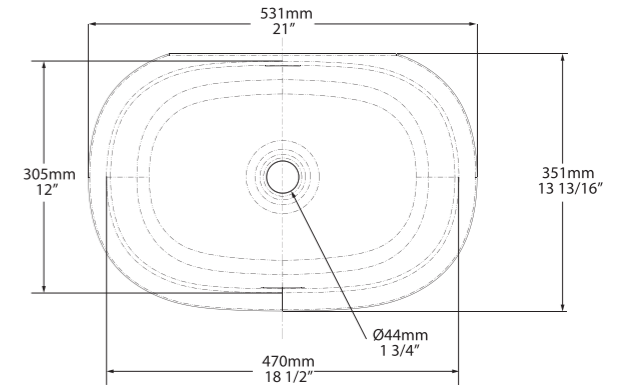

Top View

Massachusetts Code cUPC Listing by IAPMO QUARRYCAST™ White. QUARRYCAST™ Standard Matt.