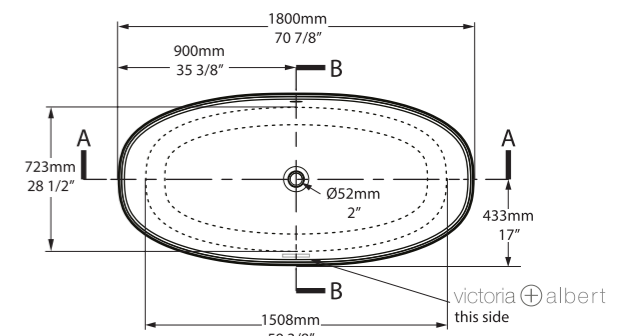

Barcelona 1700

○ BA2-N-SW-NO ☒ Ⓜ BA2M-N-SM-NO ☒

Weight | 87kg
Size | L: 1700mm, W: 808mm, H: 539mm

Side View

Section AA

Top View

Barcelona 1700 is designed for the modern bathroom. At 1700mm long it is perfectly suited to master suites or family bathrooms. Also called Barcelona 2, Barcelona 1700 now features a chamfered rim for head and neck comfort, improved lower back support, and a void space underneath for waste plumbing.

Barcelona Classic

○ BAR-N-SW-NO ☒ Ⓜ BARM-N-SM-NO ☒

Weight | 97kg
Size | L: 1785mm, W: 854mm, H: 552mm

Side View

Section AA

Top View

Due to the design of the bath, it will be necessary to cut a small hole in the floor to accommodate the p-trap

Recommended Kit
KIT12PC + KIT12/13P
Recommended Basin
Barcelona 48/55/64

Barcelona 1800

○ BA3-N-SW-NO ☒ Ⓜ BA3M-N-SM-NO ☒

Weight | 95kg
Size | L: 1800mm, W: 866mm, H: 559mm

Side View

Section AA

Top View

Barcelona 1800 is a design statement, ideally suited to a larger bathroom. Previously called Barcelona 3, Barcelona 1800 now features a chamfered rim for head and neck comfort, improved lower back support, and a void space underneath for waste plumbing.

Weight | 61kg

Size | L: 1744mm, W: 798mm, H: 646mm

Massachusetts Code cUPC Listing by IAPMO

CHE-N-SW-OF 

Side View

Section AA

Top View

Recommended Kit