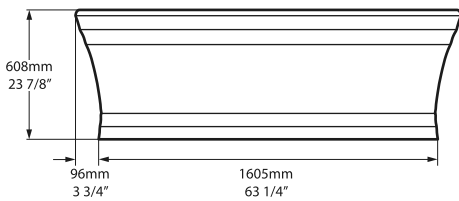

Weight | 78kg
Size | L: 1778mm, W: 755mm, H: 559mm

○ VE3-N-SW-NO

⊕ VE3M-N-SM-NO

Side View

Section AA

Top View

Due to the design of the bath, it will be necessary to cut a small hole in the floor to accommodate the p-trap

○ WOR-N-SW-NO

Weight | 105kg
Size | L: 1797mm, W: 780mm, H: 608mm

Side View

Section AA

Top View

Recommended Kit
KIT12PC + KIT12/13P
Recommended Basin
Drayton 40 / Radford 51

Personalise.

RAL 7030 STONE GREY