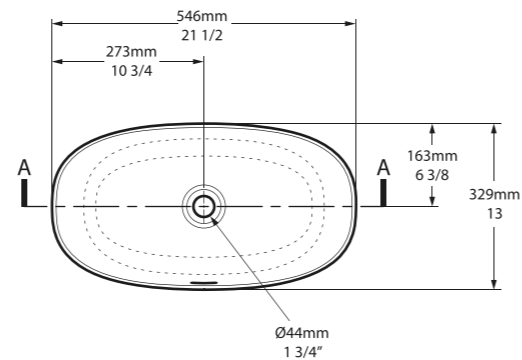

Top View

Massachusetts Code cUPC Listing by IAPMO QUARRYCAST™ White. QUARRYCAST™ Standard Matt.