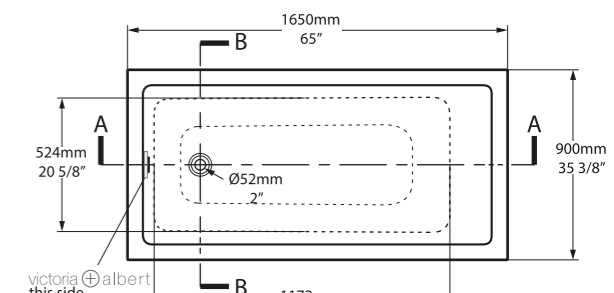

Kaldera 4

○ KAL4-N-SW-NO

Weight | 62kg

Size | L: 1500mm, W: 750mm, H: 480-486mm

Side View

Section AA

Top View

Kaldera 5

○ KAL5-N-SW-NO

Weight | 64kg

Size | L: 1500mm, W: 800mm, H: 480-486mm

Side View

Section AA

Top View

Kaldera 6

○ KAL6-N-SW-NO

Weight | 68kg

Size | L: 1650mm, W: 900mm, H: 480-486mm

Side View

Section AA

Top View

Recommended Kit
KIT12PC + KIT12/13P
Recommended Basin
Kaali / Kaldera / Laceno

SW QUARRYCAST™ White.

Kaldera 4 is ergonomically designed for maximum comfort and suitable for drop-in and undermount installations. Measuring a compact 1500mm, it is ideal for smaller spaces.