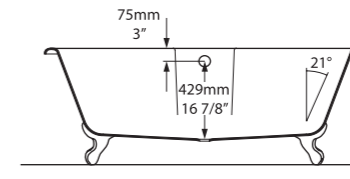

Barcelona Classic

○ BAR-N-SW-NO ☒ Ⓜ BARM-N-SM-NO ☒

Weight | 97kg
Size | L: 1785mm, W: 854mm, H: 552mm

Side View

Section AA

Top View

Due to the design of the bath, it will be necessary to cut a small hole in the floor to accommodate the p-trap

Recommended Kit
KIT12PC + KIT12/13P
Recommended Basin
Barcelona 48/55/64

Barcelona 1800

○ BA3-N-SW-NO ☒ Ⓜ BA3M-N-SM-NO ☒

Weight | 95kg
Size | L: 1800mm, W: 866mm, H: 559mm

Side View

Section AA

Top View

Barcelona 1800 is a design statement, ideally suited to a larger bathroom. Previously called Barcelona 3, Barcelona 1800 now features a chamfered rim for head and neck comfort, improved lower back support, and a void space underneath for waste plumbing.

Weight | 61kg

Size | L: 1744mm, W: 798mm, H: 646mm

Massachusetts Code cUPC Listing by IAPMO

CHE-N-SW-OF 

Side View

Section AA

Top View

Recommended Kit

○ COR-N-SW-NO

⊙ CORM-N-SM-NO

Weight | 75kg

Size | L: 1500mm, W: 800mm, H: 547 mm

Side View

Section AA

Top View

Recommended Kit
KIT12PC + KIT12/13P
Recommended Basin
Corvara™ 55