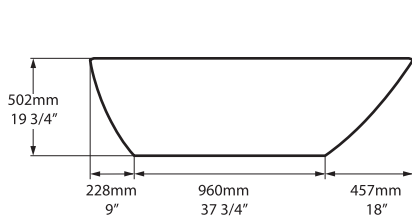

Weight | 61kg

Size | L: 1645mm, W: 741mm, H: 502mm

Side View

Section AA

Top View

Due to the design of the bath, it will be necessary to cut a small hole in the floor to accommodate the p-trap

Recommended Kit
KIT12PC + KIT12/13P
Recommended Basin
Napoli 57