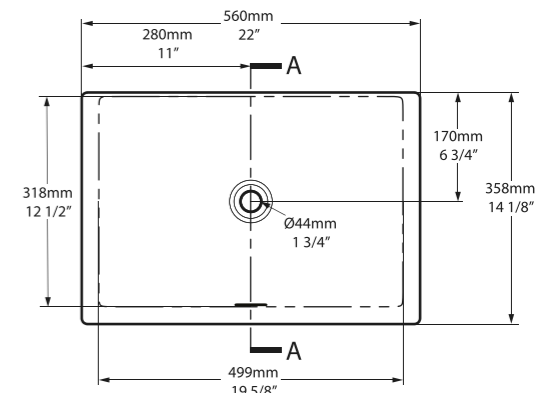

Top View

CE Massachusetts Code cUPC Listing by IAPMO QUARRYCAST™ White.