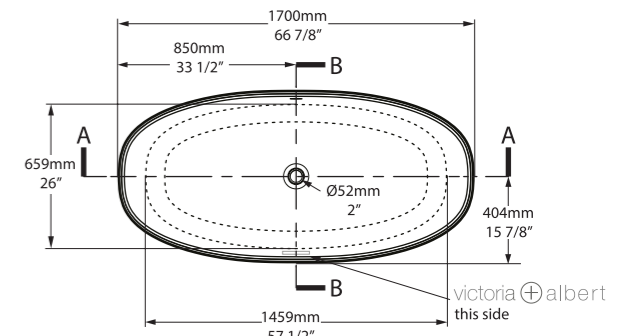

Amiata 1800

○ AMT3-N-SW-NO AMT3M-N-SM-NO

Weight | 87kg
Size | L: 1775 mm, W: 798 mm, H: 609mm Massachusetts Code cUPC Listing by IAPMO

Side View

Section AA

Top View

The Amiata 3 follows the same design aesthetic as the Amiata baths, but is 1775mm in length with more width and depth than the Original. The bath does not have a void.

rich in Volcanic Limestone Personalise.

Barcelona Collection

Barcelona 1500

○ BA1-N-SW-NO ☒ Ⓜ BA1M-N-SM-NO ☒

Weight | 80kg
Size | L: 1500mm, W: 724mm, H: 532mm

Side View

Section AA

Top View

Barcelona 1700

○ BA2-N-SW-NO ☒ Ⓜ BA2M-N-SM-NO ☒

Weight | 87kg
Size | L: 1700mm, W: 808mm, H: 539mm

Side View

Section AA

Top View

Barcelona 1700 is designed for the modern bathroom. At 1700mm long it is perfectly suited to master suites or family bathrooms. Also called Barcelona 2, Barcelona 1700 now features a chamfered rim for head and neck comfort, improved lower back support, and a void space underneath for waste plumbing.

Barcelona Classic

○ BAR-N-SW-NO ☒ Ⓜ BARM-N-SM-NO ☒

Weight | 97kg
Size | L: 1785mm, W: 854mm, H: 552mm

Side View

Section AA

Top View

Due to the design of the bath, it will be necessary to cut a small hole in the floor to accommodate the p-trap