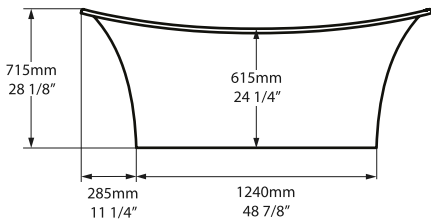

Weight | 95kg

Size | L: 1500mm, W: 1500mm, H: 600mm

○ TAI-N-SW-NO 

Side View

Section AA / Section BB

Top View

Recommended Kit
KIT12PC + KIT12/13P
Recommended Basin
Kaali 48

QUARRYCAST™ White.

Toulouse 1800

○ TOU-N-SW-NO

⊙ TOUM-N-SM-NO

Massachusetts Code cUPC listing by IAPMO

Weight | 69kg

Size | L: 1811mm, W: 808mm, H: 715mm

Side View

Section AA