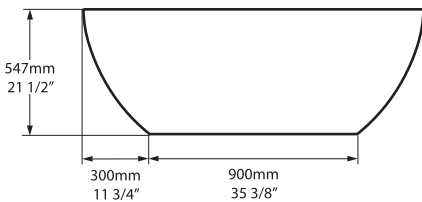

Barcelona Classic

○ BAR-N-SW-NO ☒ Ⓜ BARM-N-SM-NO ☒

Weight | 97kg
Size | L: 1785mm, W: 854mm, H: 552mm

Side View

Section AA

Top View

Due to the design of the bath, it will be necessary to cut a small hole in the floor to accommodate the p-trap

Weight | 61kg

Size | L: 1744mm, W: 798mm, H: 646mm

Massachusetts Code cUPC Listing by IAPMO

CHE-N-SW-OF 

Side View

Section AA

Top View

Recommended Kit

○ COR-N-SW-NO

⊙ CORM-N-SM-NO

Weight | 75kg

Size | L: 1500mm, W: 800mm, H: 547 mm

Side View

Section AA

Top View

Recommended Kit
KIT12PC + KIT12/13P
Recommended Basin
Corvara™ 55