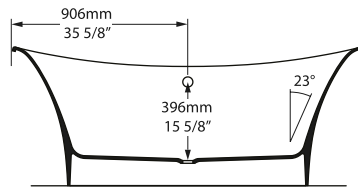

Toulouse 1800

○ TOU-N-SW-NO

⊙ TOUM-N-SM-NO

Massachusetts Code cUPC listing by IAPMO

Weight | 69kg

Size | L: 1811mm, W: 808mm, H: 715mm

Side View

Section AA