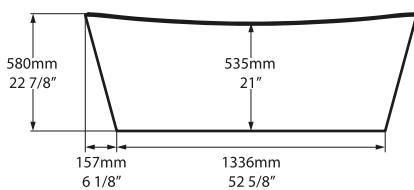

Weight | 70kg

Size | L: 1650mm, W: 707mm, H: 580mm

Massachusetts Code
cUPC listing by IAPMO

TRV-N-SW-NO

Side View

Section AA

Top View

Due to the design of the bath, it will be necessary to cut a small hole in the floor to accommodate the p-trap