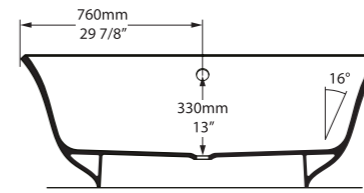

QUARRYCAST™ Standard Matt.

Personalise.

Amiata Collection

Amiata 1650

○ AMT-N-SW-NO AMTM-N-SM-NO

Weight | 69kg
Size | L: 1645mm, W: 800mm, H: 611mm Massachusetts Code cUPC Listing by IAPMO

Side View

Section AA

Amiata 1500

○ AMT1-N-SW-NO AMT1M-N-SM-NO

Weight | 73kg
Size | L: 1519mm, W: 726mm, H: 550mm Massachusetts Code cUPC Listing by IAPMO

Side View

Section AA

Top View

Amiata 1500 follows the same iconic design as the Amiata 1650, in a more compact footprint. Featuring a void space underneath for waste plumbing. Explore our spectrum of RAL colours in gloss or matt finishes.

Amiata 1800

○ AMT3-N-SW-NO AMT3M-N-SM-NO

Weight | 87kg
Size | L: 1775 mm, W: 798 mm, H: 609mm Massachusetts Code cUPC Listing by IAPMO

Side View

Section AA

Top View

The Amiata 3 follows the same design aesthetic as the Amiata baths, but is 1775mm in length with more width and depth than the Original. The bath does not have a void.