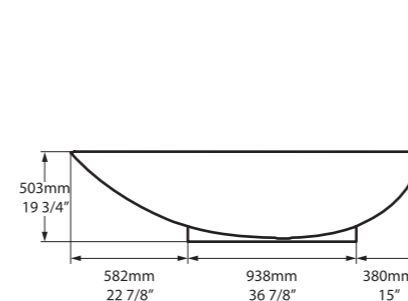

Weight | 61kg

Size | L: 1645mm, W: 741mm, H: 502mm

Side View

Section AA

Top View

Due to the design of the bath, it will be necessary to cut a small hole in the floor to accommodate the p-trap

Recommended Kit
KIT12PC + KIT12/13P
Recommended Basin
Napoli 57

Weight | 71kg
Size | L: 1900mm, W: 845mm, H: 503mm   Massachusetts Code cUPC listing by IAPMO  

Side View

Section AA

Top View

victoria albert
this side

Due to the design of the bath, it will be necessary to cut a small hole in the floor to accommodate the p-trap