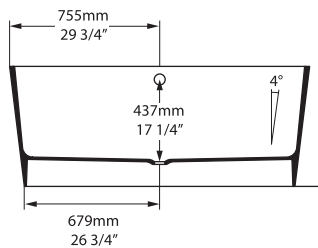

© hult design + Chad Mellich Photography

Brighton, Victoria, Australia

Photography by: Dave Kulesza
Design by: Mckimm

The space-saving ios is designed for city apartments and ensuites where floor space is at a premium. Complemented by the ios 54 basin.

Weight | 86kg
Size | L: 1511mm, W: 802mm, H: 600mm

Massachusetts Code
cUPC listing by IAPMO

IOS-N-SW-NO

IOSM-N-SM-NO

Section AA

victoria albert
this side

Recommended Kit
KIT12PC + KIT12/13P
Recommended Basin
ios 54

QUARRYCAST™ White.

QUARRYCAST™ Standard Matt.

rich in
Volcanic
Limestone™

Personalise.