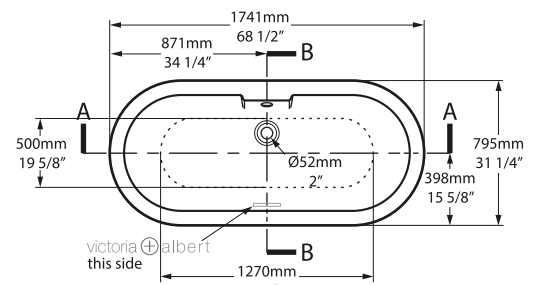

Weight | 67kg
Size | L: 1741mm, W: 795mm, H: 616mm

○ YOR-N-SW-OF + YOR-B-SW-OF 

Side View

Section AA

Top View

Recommended Kit
KIT16PC
Recommended Basin
Drayton 40 / Radford 51

QUARRYCAST™ White.

Personalise.

Kaldera 4

○ KAL4-N-SW-NO

Weight | 62kg

Size | L: 1500mm, W: 750mm, H: 480-486mm

Side View

Section AA

Top View

Kaldera 5

○ KAL5-N-SW-NO

Weight | 64kg

Size | L: 1500mm, W: 800mm, H: 480-486mm

Side View

Section AA

Top View

Kaldera 6

○ KAL6-N-SW-NO