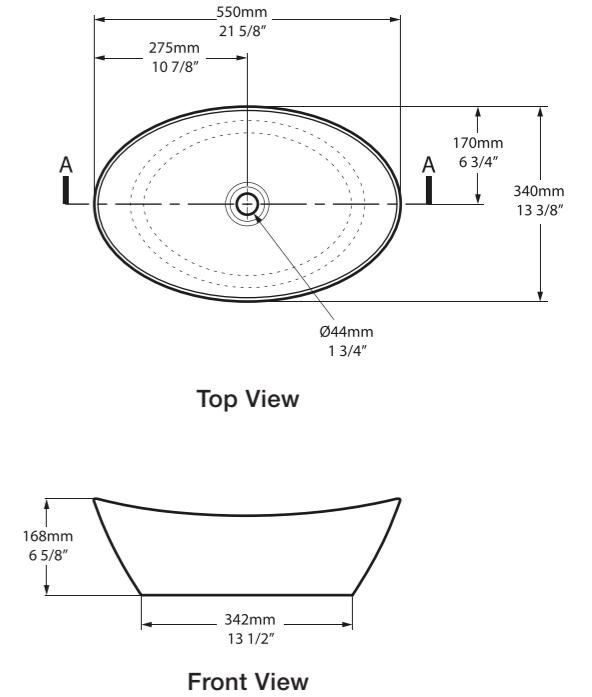

Massachusetts Code CUPC listing by IAPMO ☒ SW QUARRYCAST™ White. ☐ SM QUARRYCAST™ Standard Matt.