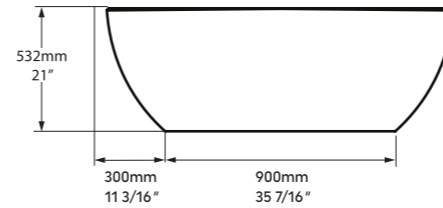

Amiata 1800

○ AMT3-N-SW-NO AMT3M-N-SM-NO

Weight | 87kg
Size | L: 1775 mm, W: 798 mm, H: 609mm Massachusetts Code cUPC Listing by IAPMO

Side View

Section AA

Top View

The Amiata 3 follows the same design aesthetic as the Amiata baths, but is 1775mm in length with more width and depth than the Original. The bath does not have a void.

rich in Volcanic Limestone Personalise.

Barcelona Collection

Barcelona 1500

○ BA1-N-SW-NO ☒ Ⓜ BA1M-N-SM-NO ☒

Weight | 80kg
Size | L: 1500mm, W: 724mm, H: 532mm

Side View

Section AA

Top View