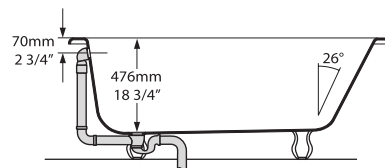

Hampshire Collection

RAL6019 PASTEL GREEN

Hampshire 1700

Weight | 63kg

Size | L: 1705mm, W: 776mm, H: 611mm

Massachusetts Code
cUPC listing by IAPMO

HAM-N-SW-OF

Hampshire is a classic single-ended roll top Edwardian bath with one angled end for a deep soak. Explore our spectrum of RAL colours in gloss or matt finishes.

victoria albert
this side

Hampshire 1/1500

Weight | 63kg

Size | L: 1525mm, W: 761mm, H: 613mm

Massachusetts Code
cUPC listing by IAPMO

CHA1-N-SW-OF

Section AA

victoria albert
this side

Recommended Kit

KIT16PC

Recommended Basin

Drayton 40 / Radford 51

SW

QUARRYCAST™ White.

Personalise.