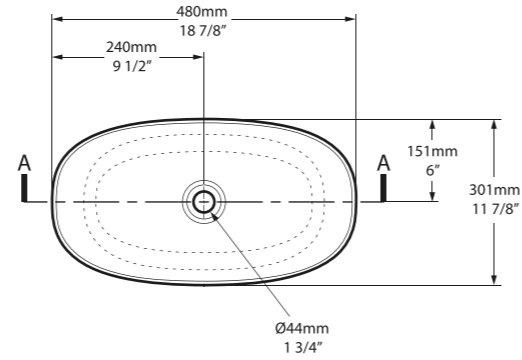

Top View

Massachusetts Code cUPC Listing by IAPMO QUARRYCAST™ White. QUARRYCAST™ Standard Matt.