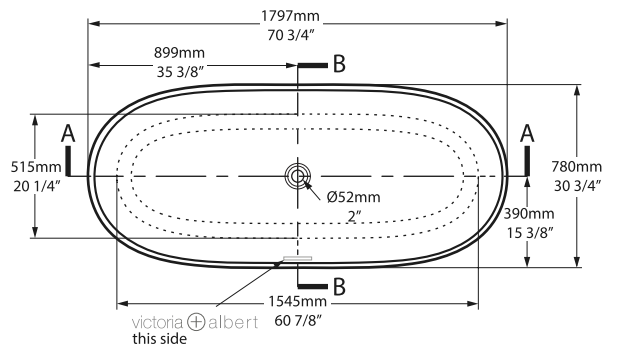

○ WOR-N-SW-NO

Weight | 105kg
Size | L: 1797mm, W: 780mm, H: 608mm

Side View

Section AA

Top View

Recommended Kit
KIT12PC + KIT12/13P
Recommended Basin
Drayton 40 / Radford 51

Personalise.

RAL 7030 STONE GREY

Weight | 67kg
Size | L: 1741mm, W: 795mm, H: 616mm

○ YOR-N-SW-OF + YOR-B-SW-OF 

Side View

Section AA

Top View

Recommended Kit
KIT16PC
Recommended Basin
Drayton 40 / Radford 51

QUARRYCAST™ White.

Personalise.

○ KAL5-N-SW-NO

Weight | 64kg

Size | L: 1500mm, W: 800mm, H: 480-486mm

Side View

Section AA

Top View

Kaldera 6

○ KAL6-N-SW-NO