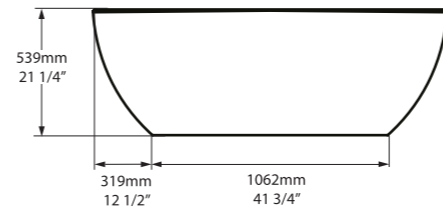

Amiata 1800

○ AMT3-N-SW-NO AMT3M-N-SM-NO

Weight | 87kg
Size | L: 1775 mm, W: 798 mm, H: 609mm Massachusetts Code cUPC Listing by IAPMO

Side View

Section AA

Top View

The Amiata 3 follows the same design aesthetic as the Amiata baths, but is 1775mm in length with more width and depth than the Original. The bath does not have a void.

rich in Volcanic Limestone Personalise.

Barcelona Collection

Barcelona 1500

○ BA1-N-SW-NO ☒ Ⓜ BA1M-N-SM-NO ☒

Weight | 80kg
Size | L: 1500mm, W: 724mm, H: 532mm

Side View

Section AA

Top View

Barcelona 1700

○ BA2-N-SW-NO ☒ Ⓜ BA2M-N-SM-NO ☒

Weight | 87kg
Size | L: 1700mm, W: 808mm, H: 539mm

Side View

Section AA

Top View

Barcelona 1700 is designed for the modern bathroom. At 1700mm long it is perfectly suited to master suites or family bathrooms. Also called Barcelona 2, Barcelona 1700 now features a chamfered rim for head and neck comfort, improved lower back support, and a void space underneath for waste plumbing.