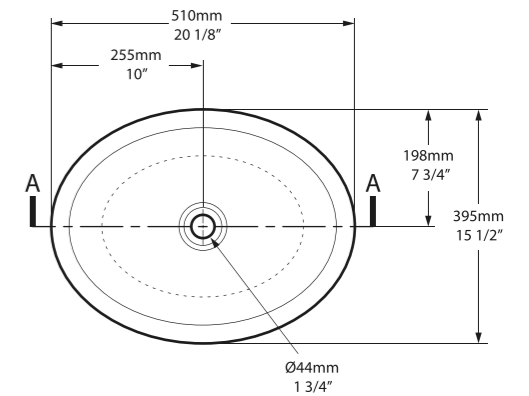

Top View

  Massachusetts Code cUPPC Listing by IAPMO  QUARRYCAST™ White.

 Corvara™ 55

Weight | 9kg
Size | L: 550mm, W: 341mm, H: 160mm
Recommended Kit | KIT24PC + KIT22PC

VB-COR-55-IO  VB-COR55M-SM-IO 

Top View