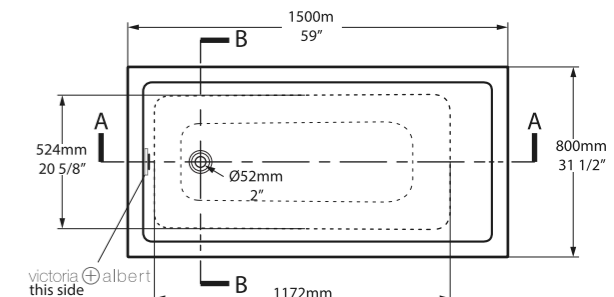

Weight | 67kg
Size | L: 1741mm, W: 795mm, H: 616mm

○ YOR-N-SW-OF + YOR-B-SW-OF 

Side View

Section AA

Top View

Recommended Kit
KIT16PC
Recommended Basin
Drayton 40 / Radford 51

QUARRYCAST™ White.

Personalise.

Kaldera 4

○ KAL4-N-SW-NO

Weight | 62kg

Size | L: 1500mm, W: 750mm, H: 480-486mm

Side View

Section AA

Top View

Kaldera 5

○ KAL5-N-SW-NO

Weight | 64kg

Size | L: 1500mm, W: 800mm, H: 480-486mm

Side View

Section AA

Top View

Kaldera 6

○ KAL6-N-SW-NO

Weight | 68kg

Size | L: 1650mm, W: 900mm, H: 480-486mm

Side View

Section AA

Top View

Recommended Kit
KIT12PC + KIT12/13P
Recommended Basin
Kaali / Kaldera / Laceno

SW QUARRYCAST™ White.

Kaldera 4 is ergonomically designed for maximum comfort and suitable for drop-in and undermount installations. Measuring a compact 1500mm, it is ideal for smaller spaces.