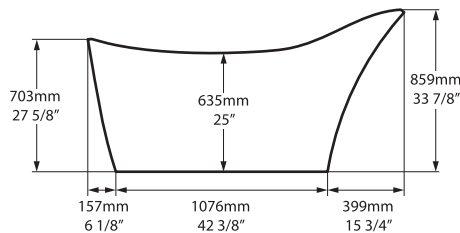

Weight | 70kg

Size | L: 1632mm, W: 794mm, H: 859mm

Section BB

Side View

Top View

victoria  albert
this side

Recommended Kit
KIT12PC + KIT12/13P
Recommended Basin
Amalfi 55

QUARRYCAST™ White.

QUARRYCAST™ Standard Matt.

Personalise.

Amiata Collection

Amiata 1650

○ AMT-N-SW-NO AMTM-N-SM-NO

Weight | 69kg
Size | L: 1645mm, W: 800mm, H: 611mm Massachusetts Code cUPC Listing by IAPMO

Side View

Section AA