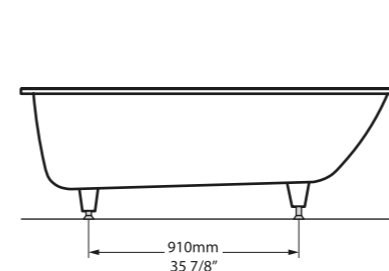

Weight | 67kg
Size | L: 1741mm, W: 795mm, H: 616mm

○ YOR-N-SW-OF + YOR-B-SW-OF 

Side View

Section AA

Top View

Recommended Kit
KIT16PC
Recommended Basin
Drayton 40 / Radford 51

QUARRYCAST™ White.

Personalise.

Kaldera 4

○ KAL4-N-SW-NO

Weight | 62kg

Size | L: 1500mm, W: 750mm, H: 480-486mm

Side View

Section AA

Top View

Kaldera 5

○ KAL5-N-SW-NO

Weight | 64kg

Size | L: 1500mm, W: 800mm, H: 480-486mm

Side View

Section AA

Top View

Kaldera 6

○ KAL6-N-SW-NO