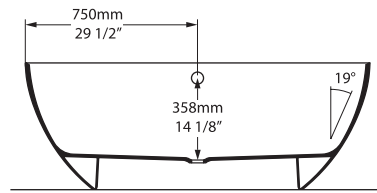

Barcelona Classic

○ BAR-N-SW-NO ☒ Ⓜ BARM-N-SM-NO ☒

Weight | 97kg
Size | L: 1785mm, W: 854mm, H: 552mm

Side View

Section AA

Top View

Due to the design of the bath, it will be necessary to cut a small hole in the floor to accommodate the p-trap

○ COR-N-SW-NO

⊙ CORM-N-SM-NO

Weight | 75kg

Size | L: 1500mm, W: 800mm, H: 547 mm

Side View

Section AA

Top View

Recommended Kit
KIT12PC + KIT12/13P
Recommended Basin
Corvara™ 55