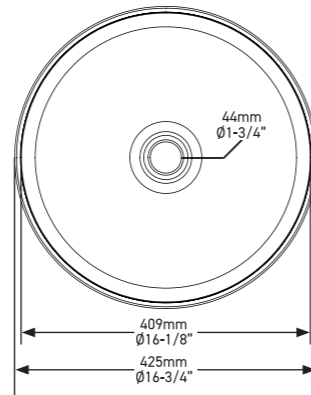

VB-IOS-80-NO 

Top View

  Massachusetts Code cUPPC Listing by IAPMO  QUARRYCAST™ White.

 Kerid 43

Weight | 5.5kg
Size | L: 425mm, W: 425mm, H: 130mm
Recommended Kit | KIT20PC + KIT22PC

VB-KER-43-NO  VB-KER43M-SM-NO 