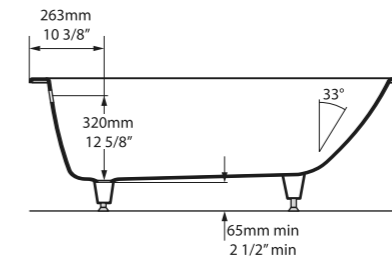

Weight | 67kg
Size | L: 1741mm, W: 795mm, H: 616mm

○ YOR-N-SW-OF + YOR-B-SW-OF 

Side View

Section AA

Top View

Recommended Kit
KIT16PC
Recommended Basin
Drayton 40 / Radford 51

QUARRYCAST™ White.

Personalise.

Kaldera 4

○ KAL4-N-SW-NO

Weight | 62kg

Size | L: 1500mm, W: 750mm, H: 480-486mm

Side View

Section AA

Top View

Kaldera 5

○ KAL5-N-SW-NO

Weight | 64kg

Size | L: 1500mm, W: 800mm, H: 480-486mm

Side View

Section AA

Top View

Kaldera 6

○ KAL6-N-SW-NO