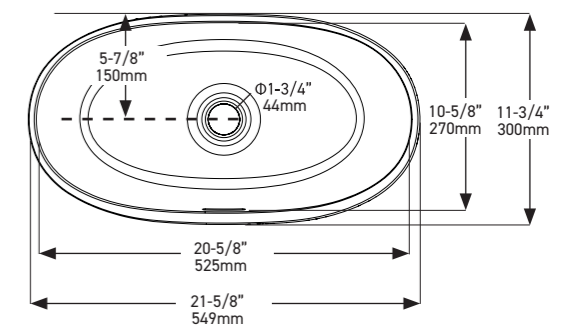

Top View

Massachusetts Code cUPPC Listing by IAPMO QUARRYCAST™ White. QUARRYCAST™ Standard Matt.