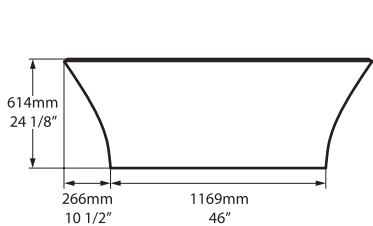

Dallas, Texas,
USA

Photography by: Costa Christ
Design by: Studio Thomas James, Inc.

○ INN-N-SW-NO

⊙ SM INN-N-SM-NO

Weight | 82kg
Size | L: 1701mm, W: 793mm, H: 614mm

Side View

Section AA

Top View