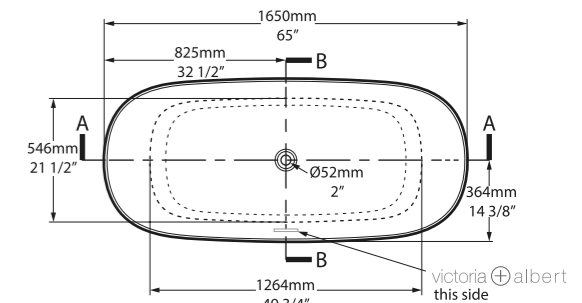

Weight | 69kg
Size | L: 1650mm, W: 727mm, H: 550mm

○ VE2-N-SW-NO

⊕ VE2M-N-SM-NO

Side View

Section AA

Top View

Vetralla 1800

Expanding the iconic Vetralla collection, the newest addition is a generously sized, double-ended bath that transforms any spacious bathroom with a spa-style centrepiece.

Weight | 78kg
Size | L: 1778mm, W: 755mm, H: 559mm

○ VE3-N-SW-NO

⊕ VE3M-N-SM-NO

Side View

Section AA

Top View

Due to the design of the bath, it will be necessary to cut a small hole in the floor to accommodate the p-trap