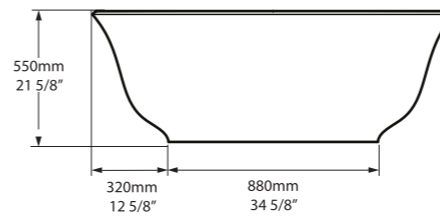

Amiata Collection

Amiata 1650

○ AMT-N-SW-NO AMTM-N-SM-NO

Weight | 69kg
Size | L: 1645mm, W: 800mm, H: 611mm Massachusetts Code cUPC Listing by IAPMO

The award-winning Amiata 1650 creates an elegant design statement in modern or traditional bathrooms. Complemented by the Amiata 60 basin. Explore our spectrum of RAL colours in gloss or matt finishes.

Amiata 1500

○ AMT1-N-SW-NO AMT1M-N-SM-NO

Weight | 73kg
Size | L: 1519mm, W: 726mm, H: 550mm Massachusetts Code cUPC Listing by IAPMO

Side View

Section AA

Amiata 1500 follows the same iconic design as the Amiata 1650, in a more compact footprint. Featuring a void space underneath for waste plumbing. Explore our spectrum of RAL colours in gloss or matt finishes.

Amiata 1800

○ AMT3-N-SW-NO AMT3M-N-SM-NO

Weight | 87kg
Size | L: 1775 mm, W: 798 mm, H: 609mm Massachusetts Code cUPC Listing by IAPMO

The Amiata 3 follows the same design aesthetic as the Amiata baths, but is 1775mm in length with more width and depth than the Original. The bath does not have a void.

Due to the design of the bath, it will be necessary to cut a small hole in the floor to accommodate the p-trap

Recommended Kit
KIT12PC + KIT12/13P
Recommended Basin
Amiata 60

SW QUARRYCAST™ White.

SM QUARRYCAST™ Standard Matt.

rich in Volcanic Limestone Personalise.