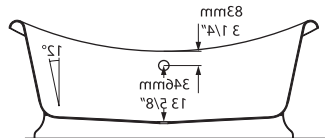

Photography by:
© Stephen Kent Johnson/OTTO
Design by: Studio Giancarlo Valle

○ MAR-N-SW-OF + MAR-B-SW-OF ☑

Massachusetts Code
cUPC listing by IAPMO

Weight | 80kg

Size | L: 1901mm, W: 870mm, H: 728mm

Top View