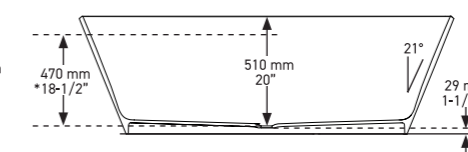

Weight | 69kg
Size | L: 1650mm, W: 727mm, H: 550mm

○ VE2-N-SW-NO

⊕ VE2M-N-SM-NO

Side View

Section AA

Top View

Vetralla 1800

Expanding the iconic Vetralla collection, the newest addition is a generously sized, double-ended bath that transforms any spacious bathroom with a spa-style centrepiece.

Weight | 78kg
Size | L: 1778mm, W: 755mm, H: 559mm

○ VE3-N-SW-NO

⊕ VE3M-N-SM-NO

Side View

Section AA

Top View

Due to the design of the bath, it will be necessary to cut a small hole in the floor to accommodate the p-trap