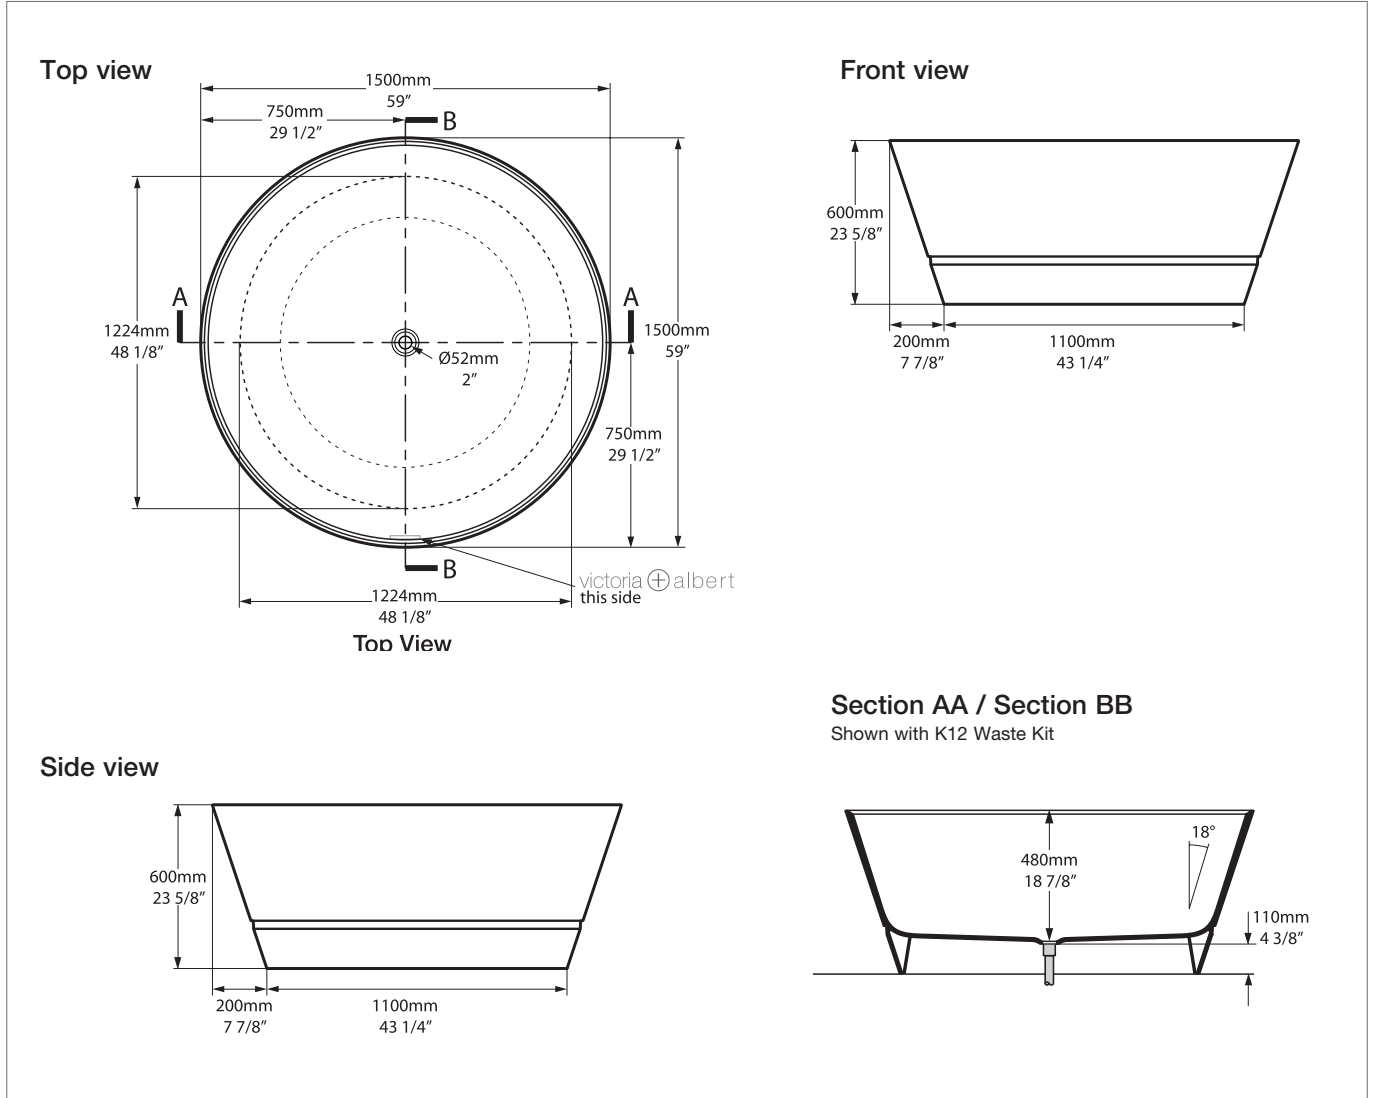

Note: All baths in Australia come standard **without** an overflow.

Taizu TAI-N-SW-NO

Qc rich in Volcanic Limestone™

585

490 ltr

368

273 ltr

95