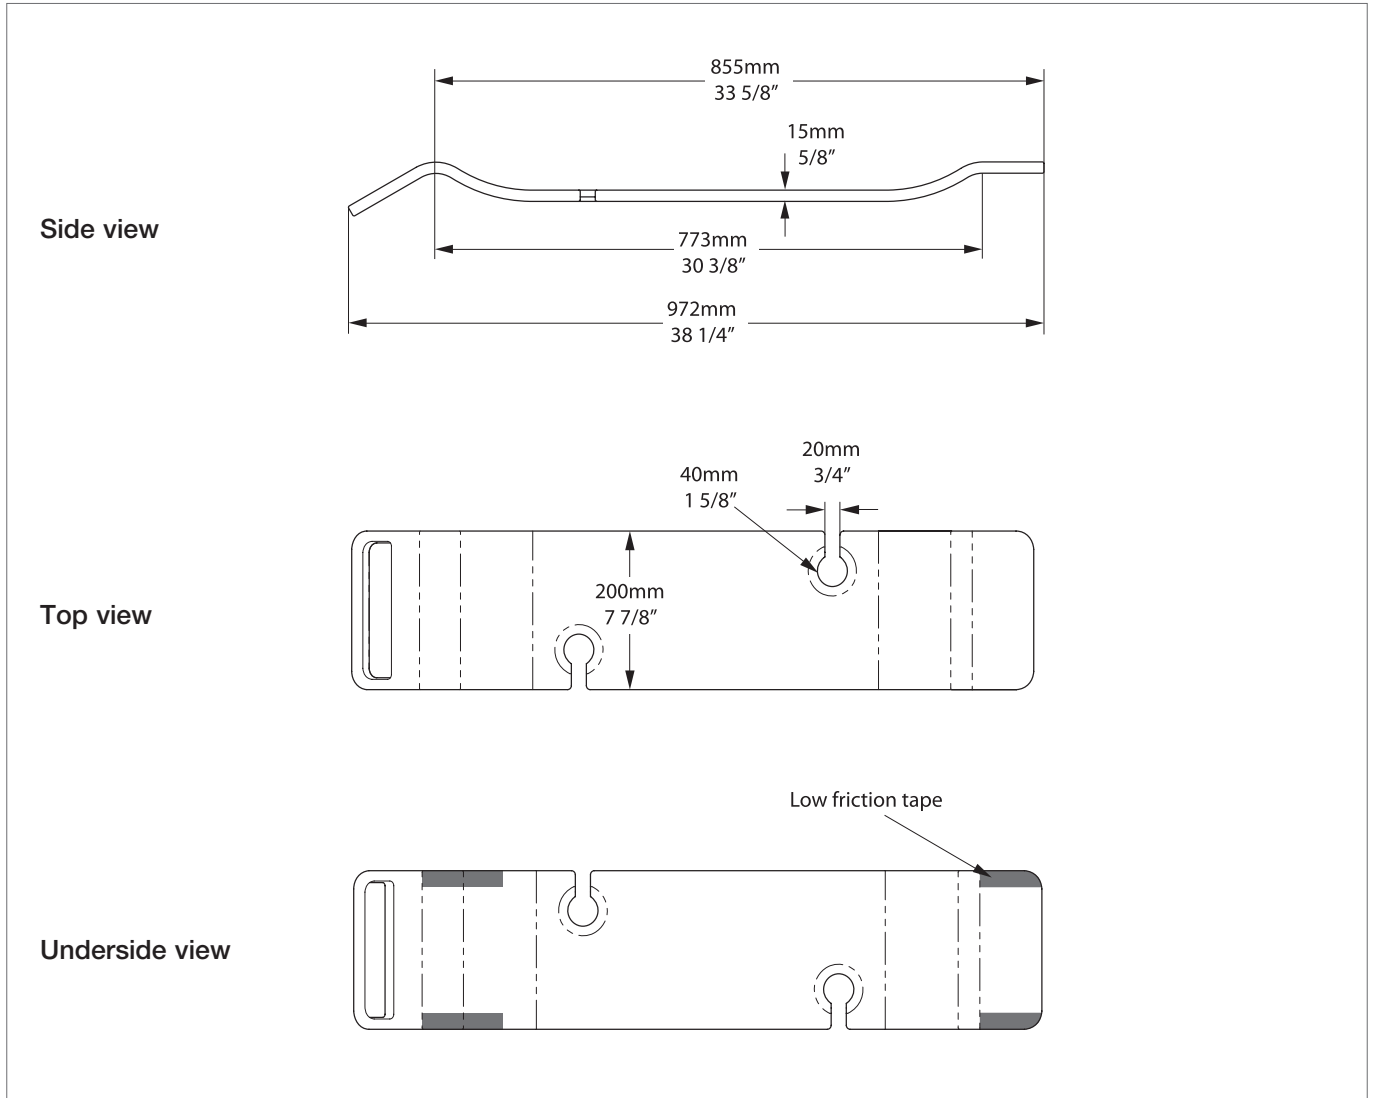

Tombolo 10 TOM-10-OAK / TOM-10-WAL / TOM-10-WHT

Contemporary bath rack
 Moderne Badewannenbrücke
 Pont de baignoire Design
 Bandeja de bañera
 Porta libro/vino contamporaneo per vasca

*All measurements subject to +/-5% tolerance