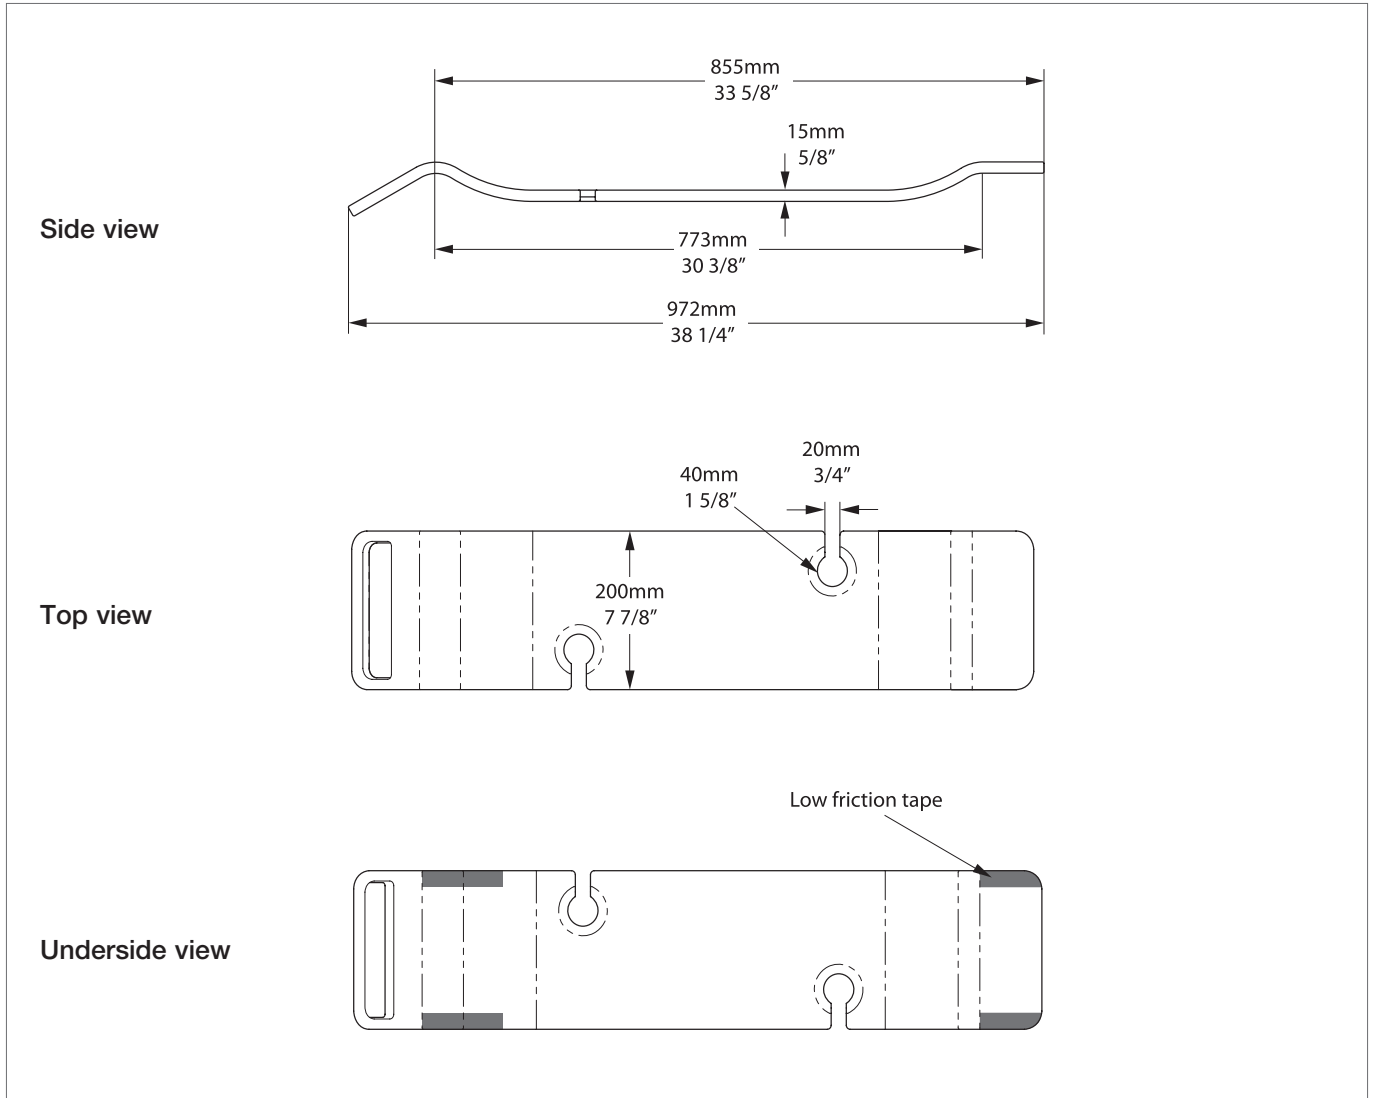

# Tombolo 10 TOM-10-OAK / TOM-10-WAL / TOM-10-WHT

Contemporary bath rack  
Moderne Badewannenbrücke  
Pont de baignoire Design  
Bandeja de bañera  
Porta libro/vino contamporaneo per vasca

\*All measurements subject to +/-5% tolerance