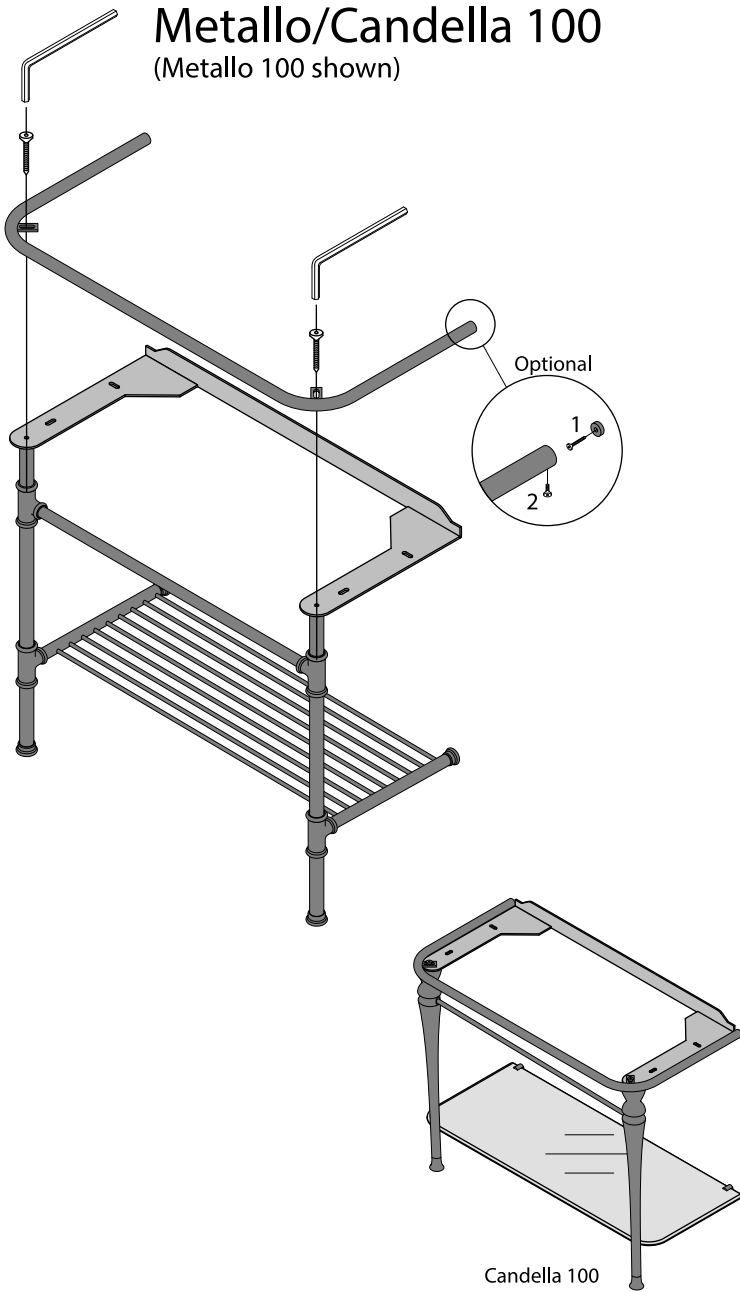

! Check wall is sufficient to take weight and use the appropriate fixings (not supplied). Wall may need to be reinforced
● Victoria and Albert Baths recommend coach screws where possible

*Dimensions subject to 3% tolerance, check actual product

Candella 100/114

Metallo 100/114 Metallo 113 Quartz

Metallo 61 Quartz

*Dimensions subject to 3% tolerance, check actual product

Metallo/Candella 100 (Metallo 100 shown)

Candella/Metallo 114 (Candella 114 shown)

*See basin fitting instructions

Metallo 113 Quartz

Metallo 61 Quartz

Silicon Based Adhesive
(Not supplied)

Candella 114

Metallo 114

Candella 100

Metallo 100