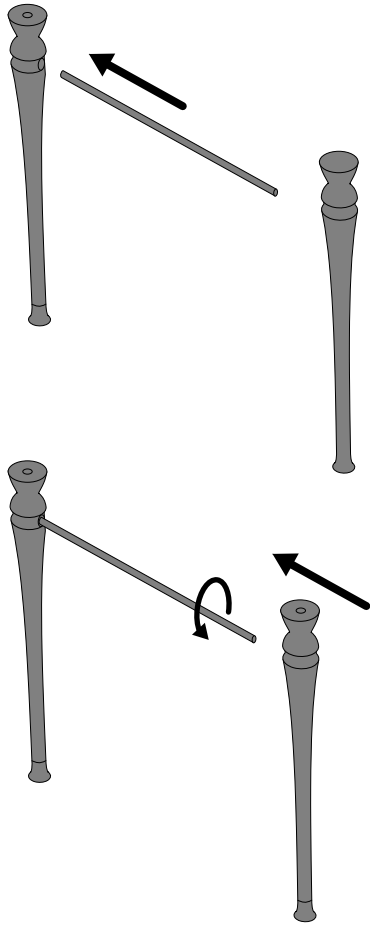

Metal Frames

Fitting instructions
Notice d'installation
Instrucciones de montaje
Montageanleitung
Istruzioni di montaggio
Montagehandleiding
Instrukcja montażu
Указания по креплению

rich in
volcanic
limestone

! Check wall is sufficient to take weight and use the appropriate fixings (not supplied). Wall may need to be reinforced
● Victoria and Albert Baths recommend coach screws where possible

*Dimensions subject to 3% tolerance, check actual product

Candella 100/114

Metallo 100/114 Metallo 113 Quartz

Metallo 61 Quartz

*Dimensions subject to 3% tolerance, check actual product

Metallo/Candella 100 (Metallo 100 shown)

Candella/Metallo 114 (Candella 114 shown)

*See basin fitting instructions

Metallo 113 Quartz

Metallo 61 Quartz

Silicon Based Adhesive
(Not supplied)

Candella 114

Metallo 114

Candella 100

Metallo 100