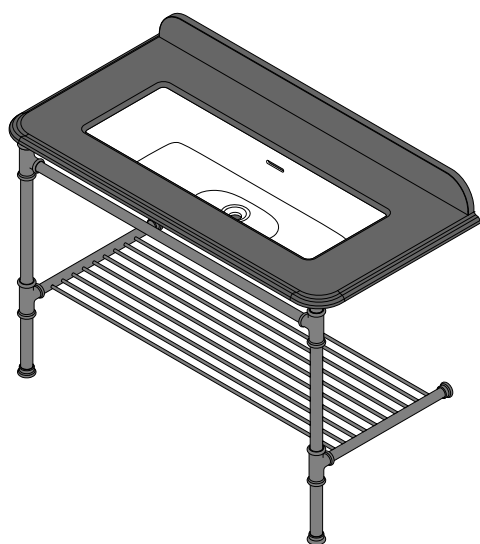

Metallo 113 Quartz