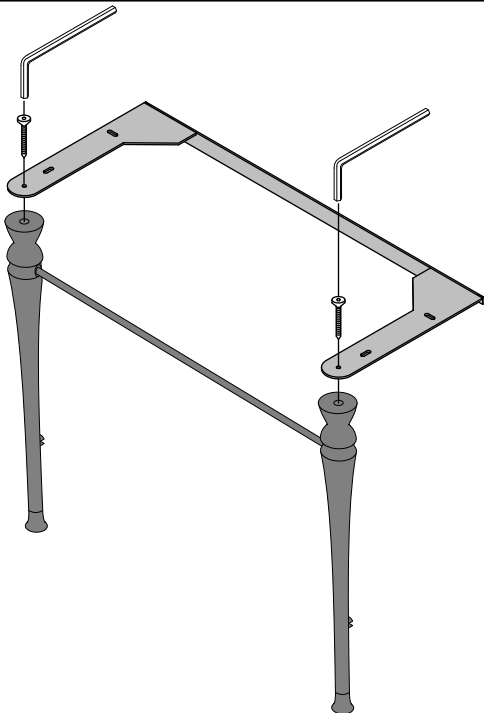

! Check wall is sufficient to take weight and use the appropriate fixings (not supplied). Wall may need to be reinforced
● Victoria and Albert Baths recommend coach screws where possible

*Dimensions subject to 3% tolerance, check actual product

Candella 100/114

Metallo 100/114 Metallo 113 Quartz

Metallo 61 Quartz

*Dimensions subject to 3% tolerance, check actual product

Metallo/Candella 100 (Metallo 100 shown)

Candella/Metallo 114 (Candella 114 shown)