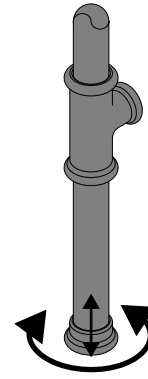

Metal Frames

Fitting instructions
Notice d'installation
Instrucciones de montaje
Montageanleitung
Istruzioni di montaggio
Montagehandleiding
Instrukcja montażu
Указания по креплению

rich in
volcanic
limestone

! Check wall is sufficient to take weight and use the appropriate fixings (not supplied). Wall may need to be reinforced
● Victoria and Albert Baths recommend coach screws where possible

*Dimensions subject to 3% tolerance, check actual product

Candella 100/114

Metallo 100/114 Metallo 113 Quartz

Metallo 61 Quartz

*Dimensions subject to 3% tolerance, check actual product

Metallo/Candella 100 (Metallo 100 shown)

Candella/Metallo 114 (Candella 114 shown)

*See basin fitting instructions

Metallo 113 Quartz

Metallo 61 Quartz

Silicon Based Adhesive
(Not supplied)

Candella 114

Metallo 114

Candella 100

Metallo 100