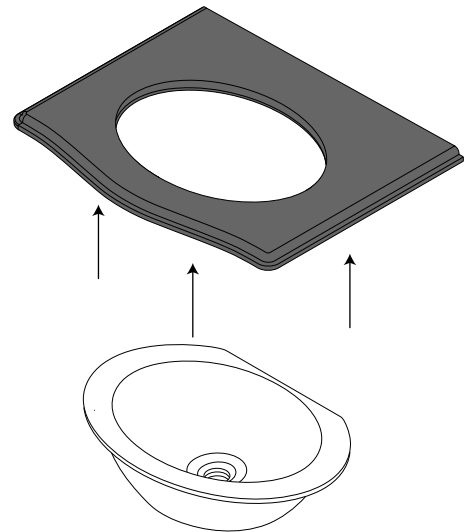

! Check wall is sufficient to take weight and use the appropriate fixings (not supplied). Wall may need to be reinforced
● Victoria and Albert Baths recommend coach screws where possible

*Dimensions subject to 3% tolerance, check actual product

Candella 100/114

Metallo 100/114 Metallo 113 Quartz

Metallo 61 Quartz

*Dimensions subject to 3% tolerance, check actual product

Metallo/Candella 100 (Metallo 100 shown)

Candella/Metallo 114 (Candella 114 shown)

*See basin fitting instructions

Metallo 113 Quartz

Metallo 61 Quartz

Silicon Based Adhesive
(Not supplied)

Candella 114

Metallo 114

Candella 100

Metallo 100