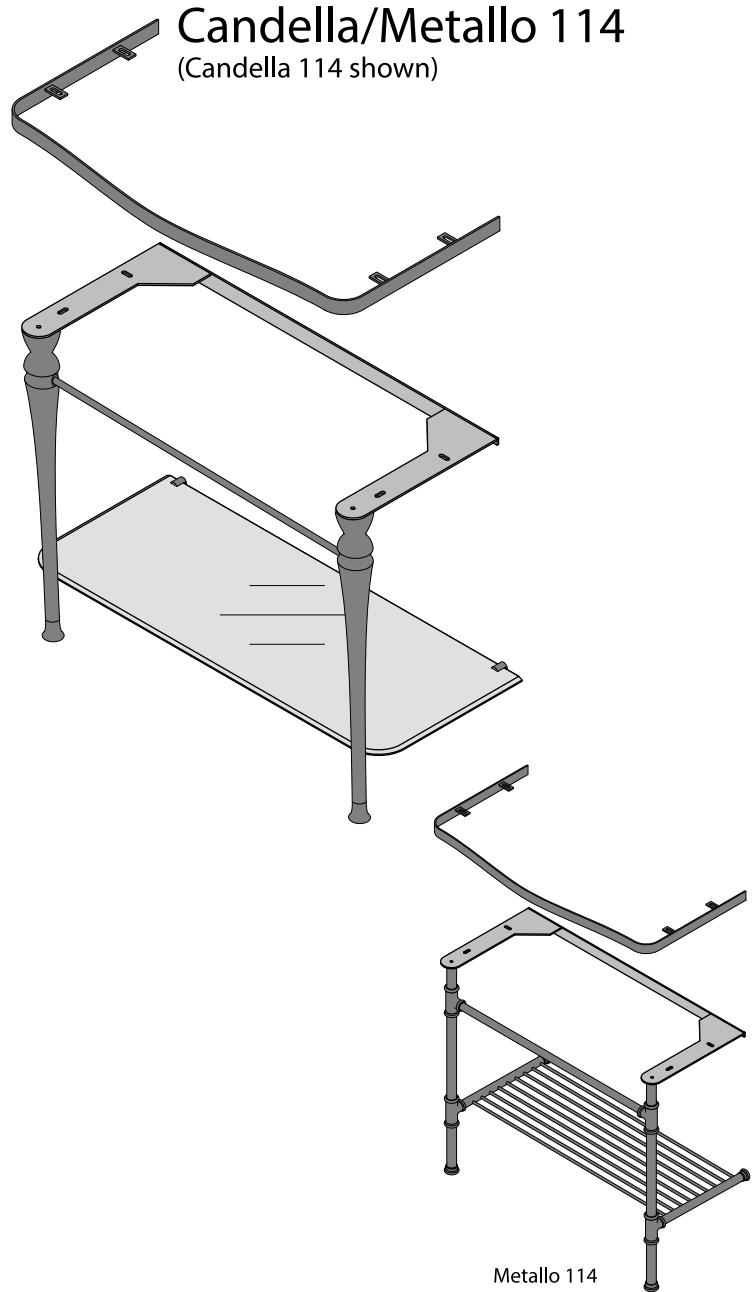

! Check wall is sufficient to take weight and use the appropriate fixings (not supplied). Wall may need to be reinforced
● Victoria and Albert Baths recommend coach screws where possible

*Dimensions subject to 3% tolerance, check actual product

Candella 100/114

Metallo 100/114 Metallo 113 Quartz

Metallo 61 Quartz

*Dimensions subject to 3% tolerance, check actual product

Metallo/Candella 100 (Metallo 100 shown)

Candella/Metallo 114 (Candella 114 shown)

*See basin fitting instructions

Metallo 113 Quartz

Metallo 61 Quartz

Silicon Based Adhesive
(Not supplied)

Candella 114

Metallo 114

Candella 100

Metallo 100