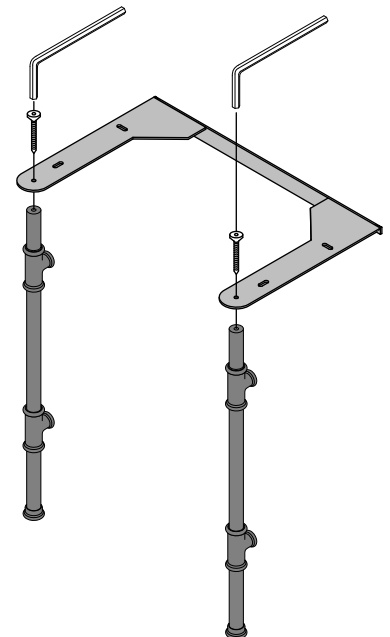

! Check wall is sufficient to take weight and use the appropriate fixings (not supplied). Wall may need to be reinforced
● Victoria and Albert Baths recommend coach screws where possible

*Dimensions subject to 3% tolerance, check actual product

Candella 100/114

Metallo 100/114 Metallo 113 Quartz

Metallo 61 Quartz

*Dimensions subject to 3% tolerance, check actual product

Metallo/Candella 100 (Metallo 100 shown)

Candella/Metallo 114 (Candella 114 shown)

*See basin fitting instructions

Metallo 113 Quartz

Metallo 61 Quartz

Silicon Based Adhesive
(Not supplied)

Candella 114

Metallo 114

Candella 100

Metallo 100