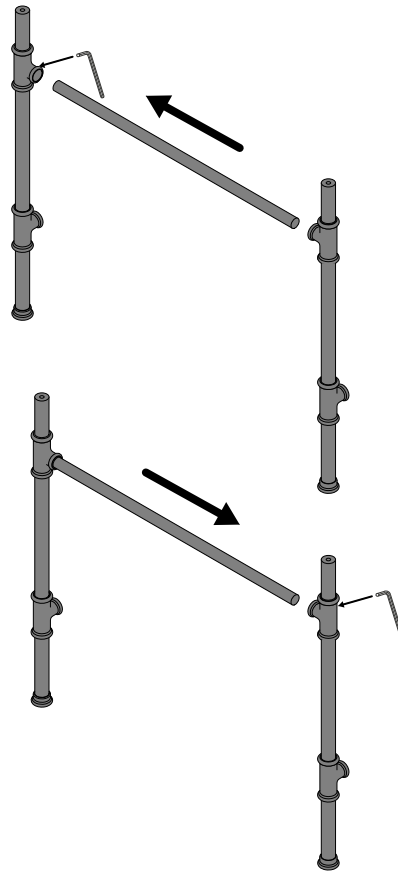

Metal Frames

Fitting instructions
Notice d'installation
Instrucciones de montaje
Montageanleitung
Istruzioni di montaggio
Montagehandleiding
Instrukcja montażu
Указания по креплению

rich in
volcanic
limestone

! Check wall is sufficient to take weight and use the appropriate fixings (not supplied). Wall may need to be reinforced
● Victoria and Albert Baths recommend coach screws where possible

*Dimensions subject to 3% tolerance, check actual product

Candella 100/114

Metallo 100/114 Metallo 113 Quartz

Metallo 61 Quartz

*Dimensions subject to 3% tolerance, check actual product

Metallo/Candella 100 (Metallo 100 shown)

Candella/Metallo 114 (Candella 114 shown)

*See basin fitting instructions

Metallo 113 Quartz

Metallo 61 Quartz

Silicon Based Adhesive
(Not supplied)

Candella 114

Metallo 114

Candella 100

Metallo 100