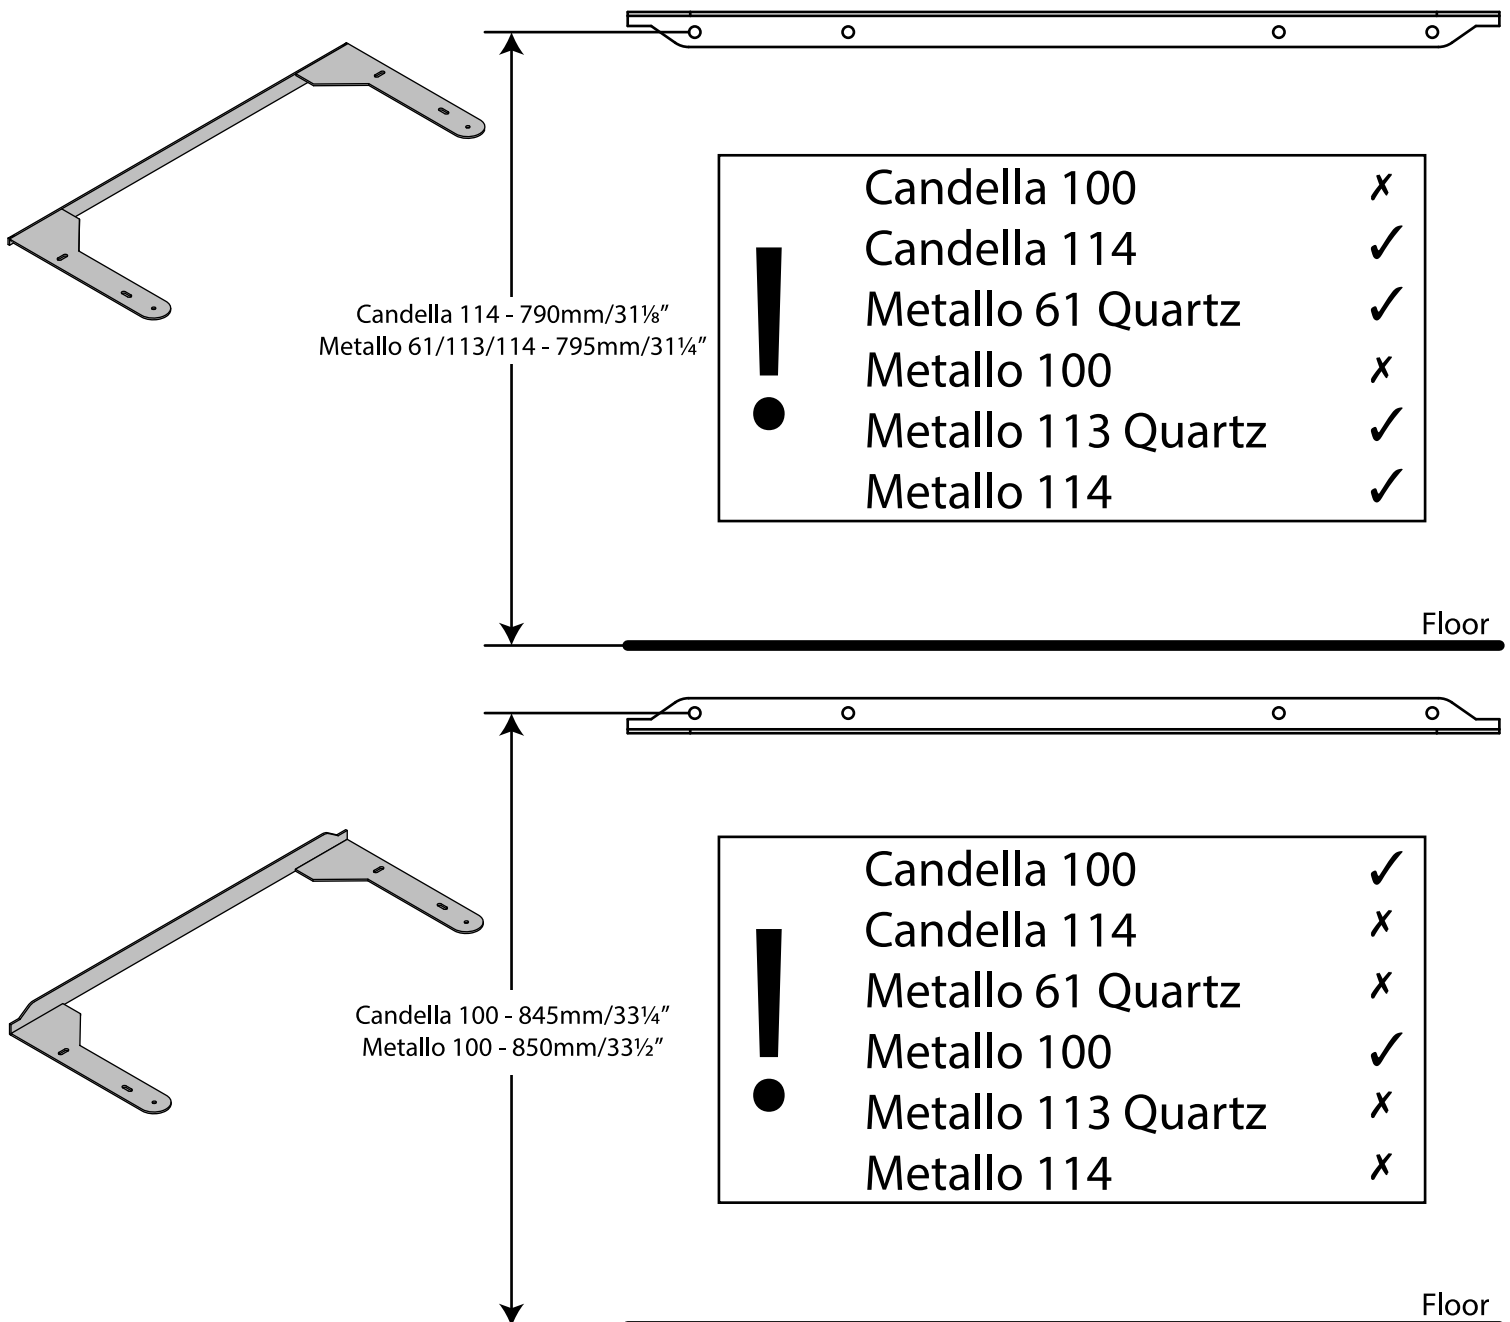

Metal Frames

Fitting instructions
Notice d'installation
Instrucciones de montaje
Montageanleitung
Istruzioni di montaggio
Montagehandleiding
Instrukcja montażu
Указания по креплению

rich in
volcanic
limestone

! Check wall is sufficient to take weight and use the appropriate fixings (not supplied). Wall may need to be reinforced
● Victoria and Albert Baths recommend coach screws where possible

*Dimensions subject to 3% tolerance, check actual product

Candella 100/114

Metallo 100/114 Metallo 113 Quartz

Metallo 61 Quartz

*Dimensions subject to 3% tolerance, check actual product

Metallo/Candella 100 (Metallo 100 shown)

Candella/Metallo 114 (Candella 114 shown)

*See basin fitting instructions

Metallo 113 Quartz

Metallo 61 Quartz

Silicon Based Adhesive
(Not supplied)

Candella 114

Metallo 114

Candella 100

Metallo 100