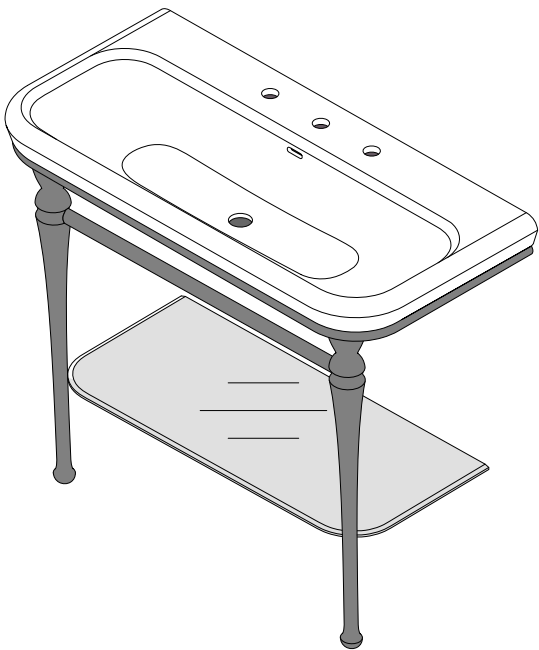

Metal Frames

Fitting instructions
Notice d'installation
Instrucciones de montaje
Montageanleitung
Istruzioni di montaggio
Montagehandleiding
Instrukcja montażu
Указания по креплению

rich in
volcanic
limestone

! Check wall is sufficient to take weight and use the appropriate fixings (not supplied). Wall may need to be reinforced
● Victoria and Albert Baths recommend coach screws where possible

*Dimensions subject to 3% tolerance, check actual product