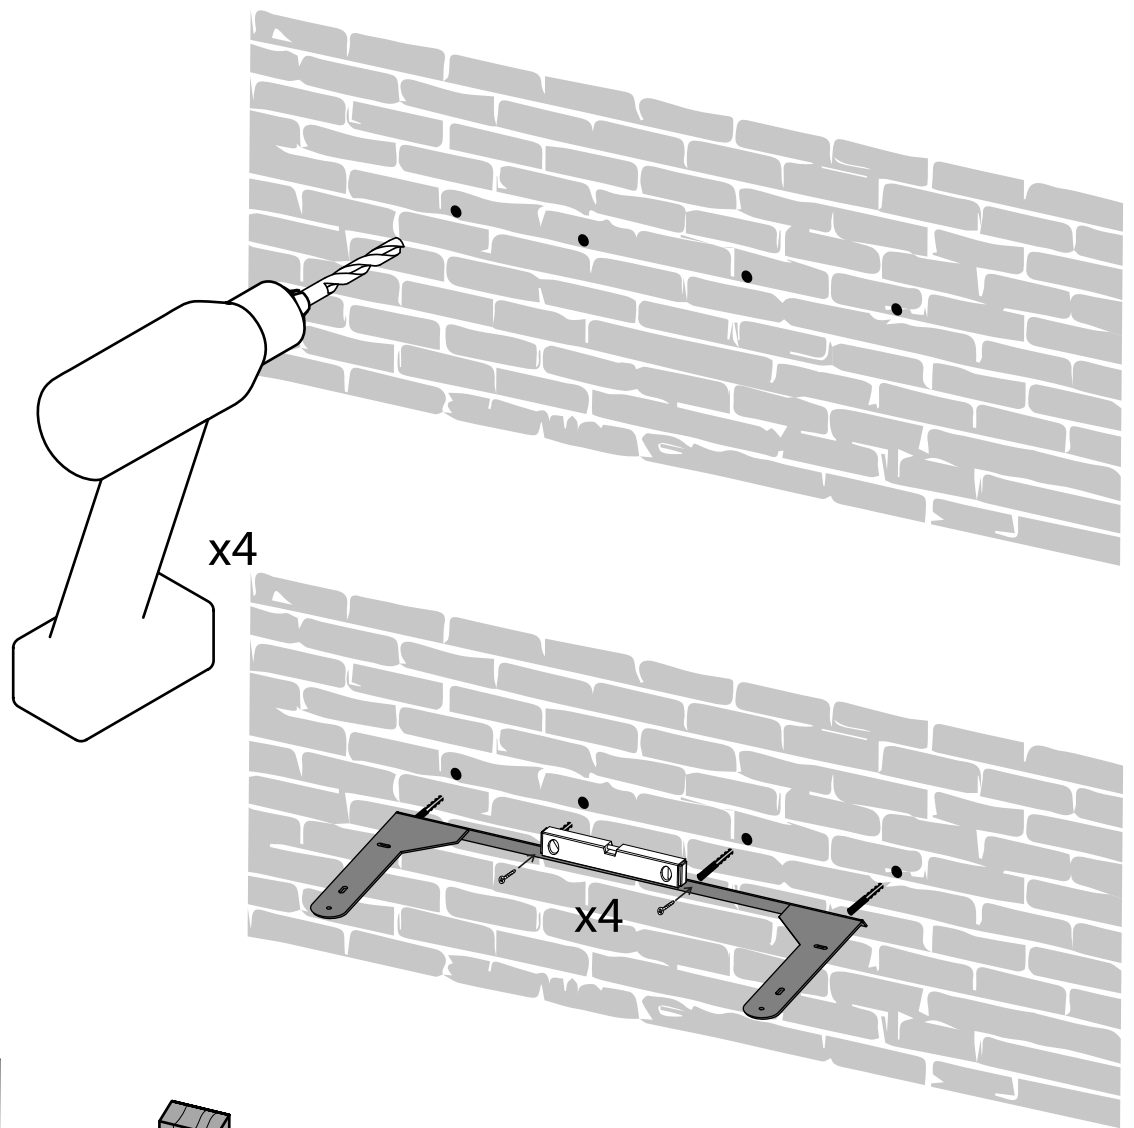

Metal Frames

Fitting instructions
Notice d'installation
Instrucciones de montaje
Montageanleitung
Istruzioni di montaggio
Montagehandleiding
Instrukcja montażu
Указания по креплению

rich in
volcanic
limestone

! Check wall is sufficient to take weight and use the appropriate fixings (not supplied). Wall may need to be reinforced
● Victoria and Albert Baths recommend coach screws where possible

*Dimensions subject to 3% tolerance, check actual product