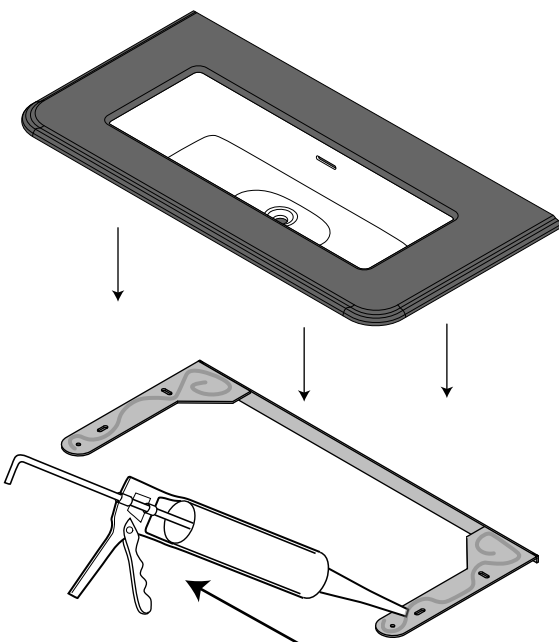

Metallo 61 Quartz