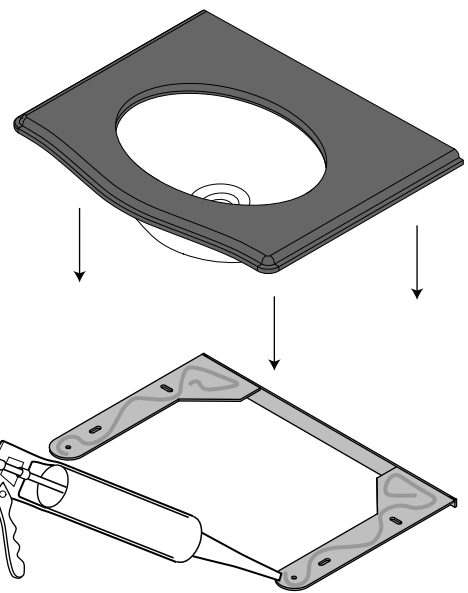

Metallo 61 Quartz