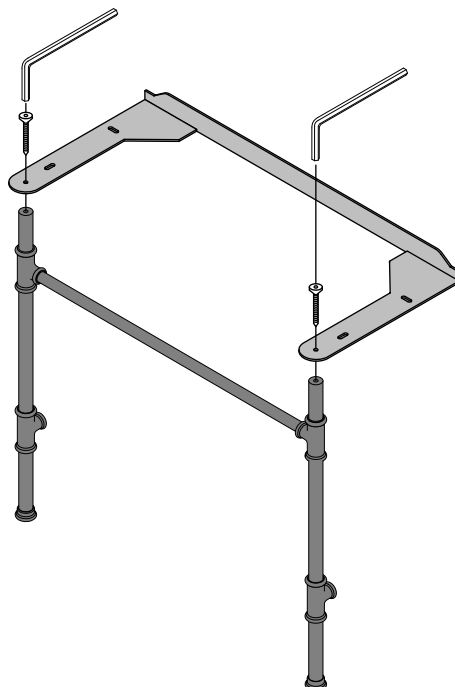

! Check wall is sufficient to take weight and use the appropriate fixings (not supplied). Wall may need to be reinforced
● Victoria and Albert Baths recommend coach screws where possible

*Dimensions subject to 3% tolerance, check actual product

Candella 100/114

Metallo 100/114 Metallo 113 Quartz

Metallo 61 Quartz

*Dimensions subject to 3% tolerance, check actual product

Metallo/Candella 100 (Metallo 100 shown)

Candella/Metallo 114 (Candella 114 shown)

*See basin fitting instructions

Metallo 113 Quartz

Metallo 61 Quartz

Silicon Based Adhesive
(Not supplied)

Candella 114

Metallo 114

Candella 100

Metallo 100