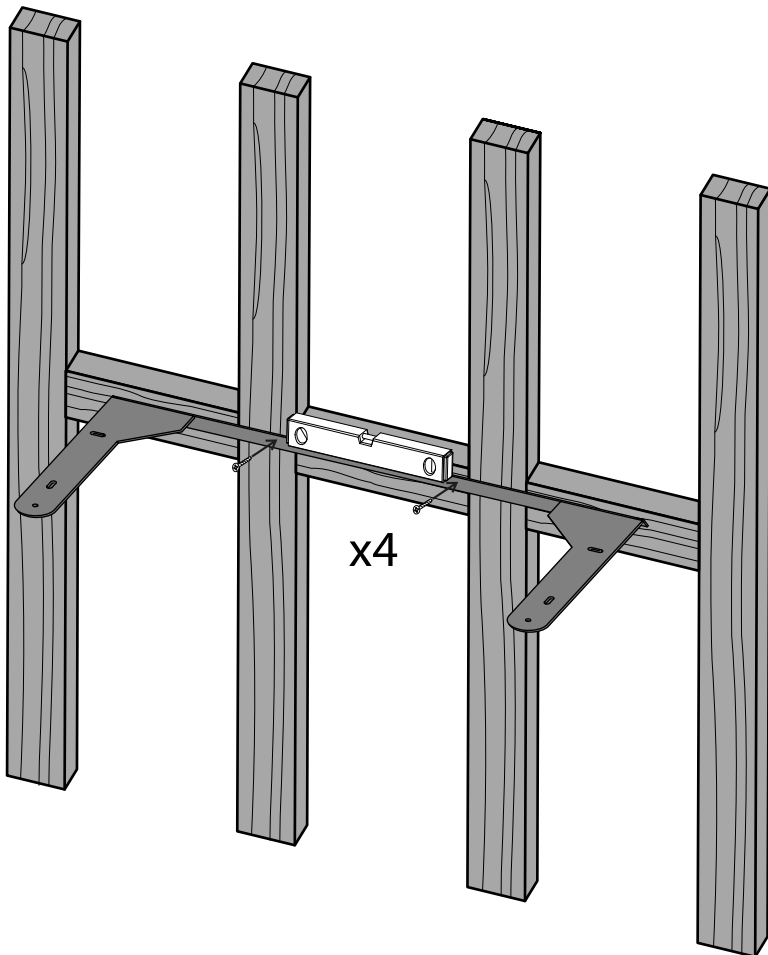

Metal Frames

Fitting instructions
Notice d'installation
Instrucciones de montaje
Montageanleitung
Istruzioni di montaggio
Montagehandleiding
Instrukcja montażu
Указания по креплению

rich in
volcanic
limestone

! Check wall is sufficient to take weight and use the appropriate fixings (not supplied). Wall may need to be reinforced
● Victoria and Albert Baths recommend coach screws where possible

*Dimensions subject to 3% tolerance, check actual product