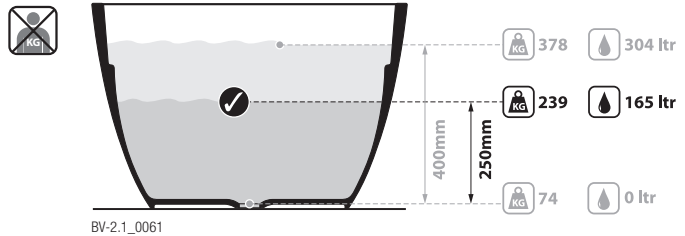

# Terrassa TER-N-SW-NO

**Qc** rich in Volcanic Limestone™

BV-2-1\_0061

**Recommended wastes: K-12-xx**

\*All measurements subject to +/-5% tolerance  
\*Overflow hole not drilled

UPC  
C Massachusetts Code: Approved  
cUPC listing by IAPMO: File No. 6574