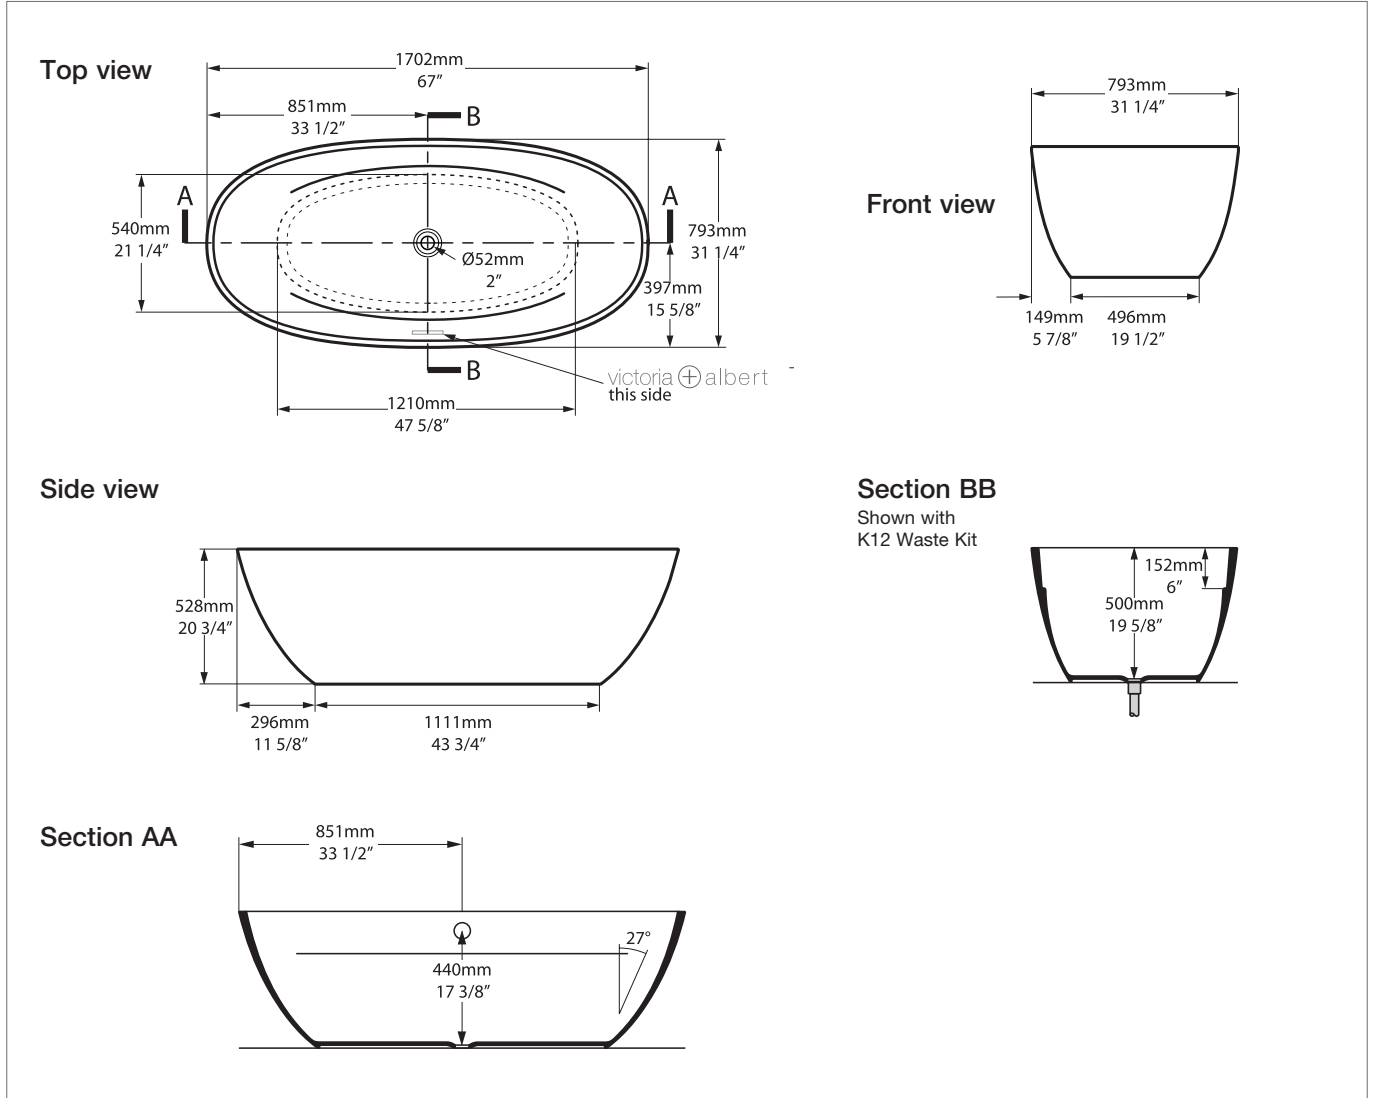

**Note:** All baths in Australia come standard **without** an overflow.

# Terrassa TER-N-SW-NO

**Qc** rich in Volcanic Limestone™

BV-2-1\_0061

**Recommended wastes: K-12-xx**

\*All measurements subject to +/-5% tolerance  
\*Overflow hole not drilled

UPC  
C Massachusetts Code: Approved  
cUPC listing by IAPMO: File No. 6574