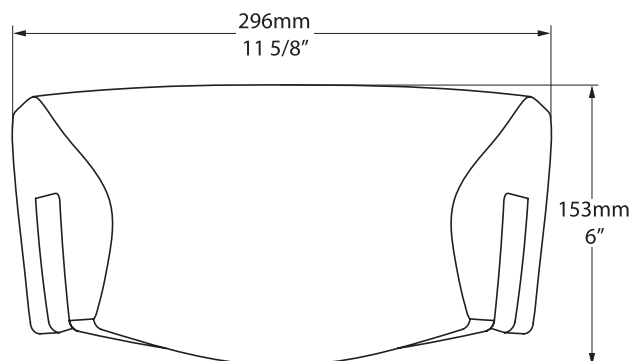

Napoli Headrest HR-NAP-BK

Side view

Front view

Napoli Headrest - Black
Abnehmbare Kopfstütze - Schwarz
Repose-tête adapté - Noir
Reposacabezas - Negro
Poggiatesta speciale - Nero

*All measurements subject to +/-5% tolerance