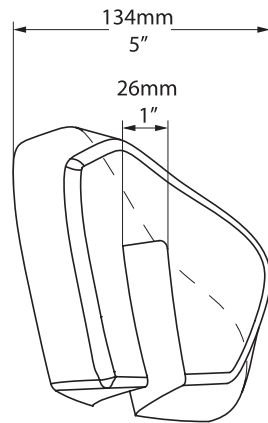

Napoli Headrest HR-NAP-BK

Side view

Front view

Napoli Headrest - Black
Abnehmbare Kopfstütze - Schwarz
Repose-tête adapté - Noir
Reposacabezas - Negro
Poggiatesta speciale - Nero

*All measurements subject to +/-5% tolerance