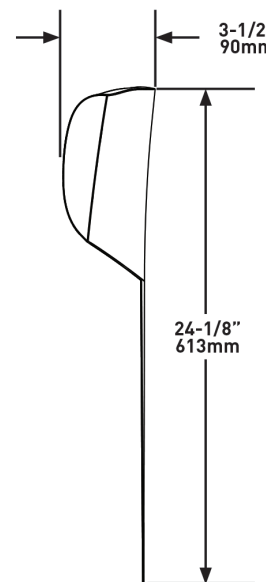

- Per maggiori informazioni visita [vandabaths.com](http://vandabaths.com)

**SPECIFICHE TECNICHE**

**POGGIATESTA UNIVERSALE**

Poggiatesta

**MODELLI:**

HR-UNI-BK, HR-UNI-AN, HR-UNI-ST

For care and cleaning, product warranty, and additional information contact: