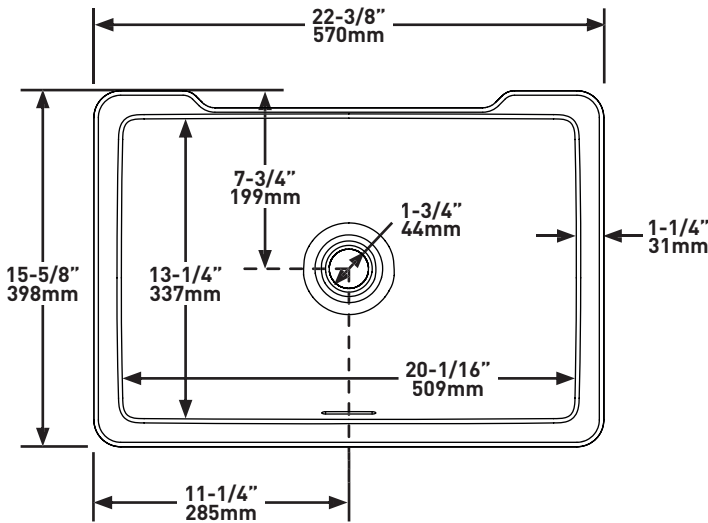

For care and cleaning, product warranty, and additional information contact:

US Customers

U.S.A.
houseofrohl.com/support
1-800-777-9762

QUEBEC / MARITIMES / WESTERN CANADA
QUÉBEC / MARITIMES / OUEST CANADIEN
QUEBEC / MARITIMOS / CANADA OCCIDENTAL
houseofrohl.ca/support
1-866-473-8442

Canadian Customers

ONTARIO
houseofrohl.ca/support
1-800-287-5354

EMEA Customers

vandabaths.com
+44 (0) 1952 221 100