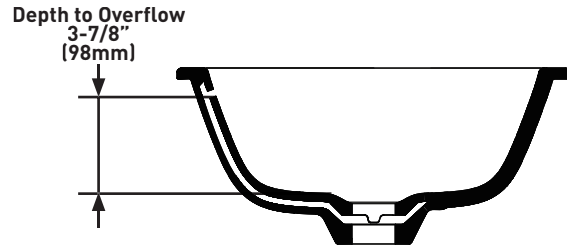

For care and cleaning, product warranty, and additional information contact:

US Customers

U.S.A.
houseofrohl.com/support
1-800-777-9762

QUEBEC / MARITIMES / WESTERN CANADA
QUÉBEC / MARITIMES / OUEST CANADIEN
QUEBEC / MARITIMOS / CANADA OCCIDENTAL
houseofrohl.ca/support
1-866-473-8442

Canadian Customers

ONTARIO
houseofrohl.ca/support
1-800-287-5354

EMEA Customers

vandabaths.com
+44 (0) 1952 221 100