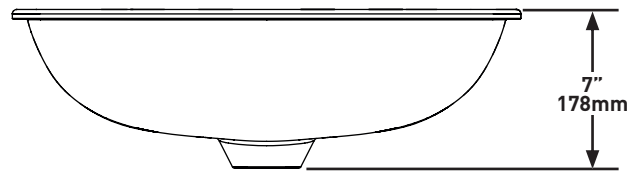

For care and cleaning, product warranty, and additional information contact:

US Customers

U.S.A.
houseofrohl.com/support
1-800-777-9762

QUEBEC / MARITIMES / WESTERN CANADA
QUÉBEC / MARITIMES / OUEST CANADIEN
QUEBEC / MARITIMOS / CANADA OCCIDENTAL
houseofrohl.ca/support
1-866-473-8442

Canadian Customers

ONTARIO
houseofrohl.ca/support
1-800-287-5354

EMEA Customers

vandabaths.com
+44 (0) 1952 221 100