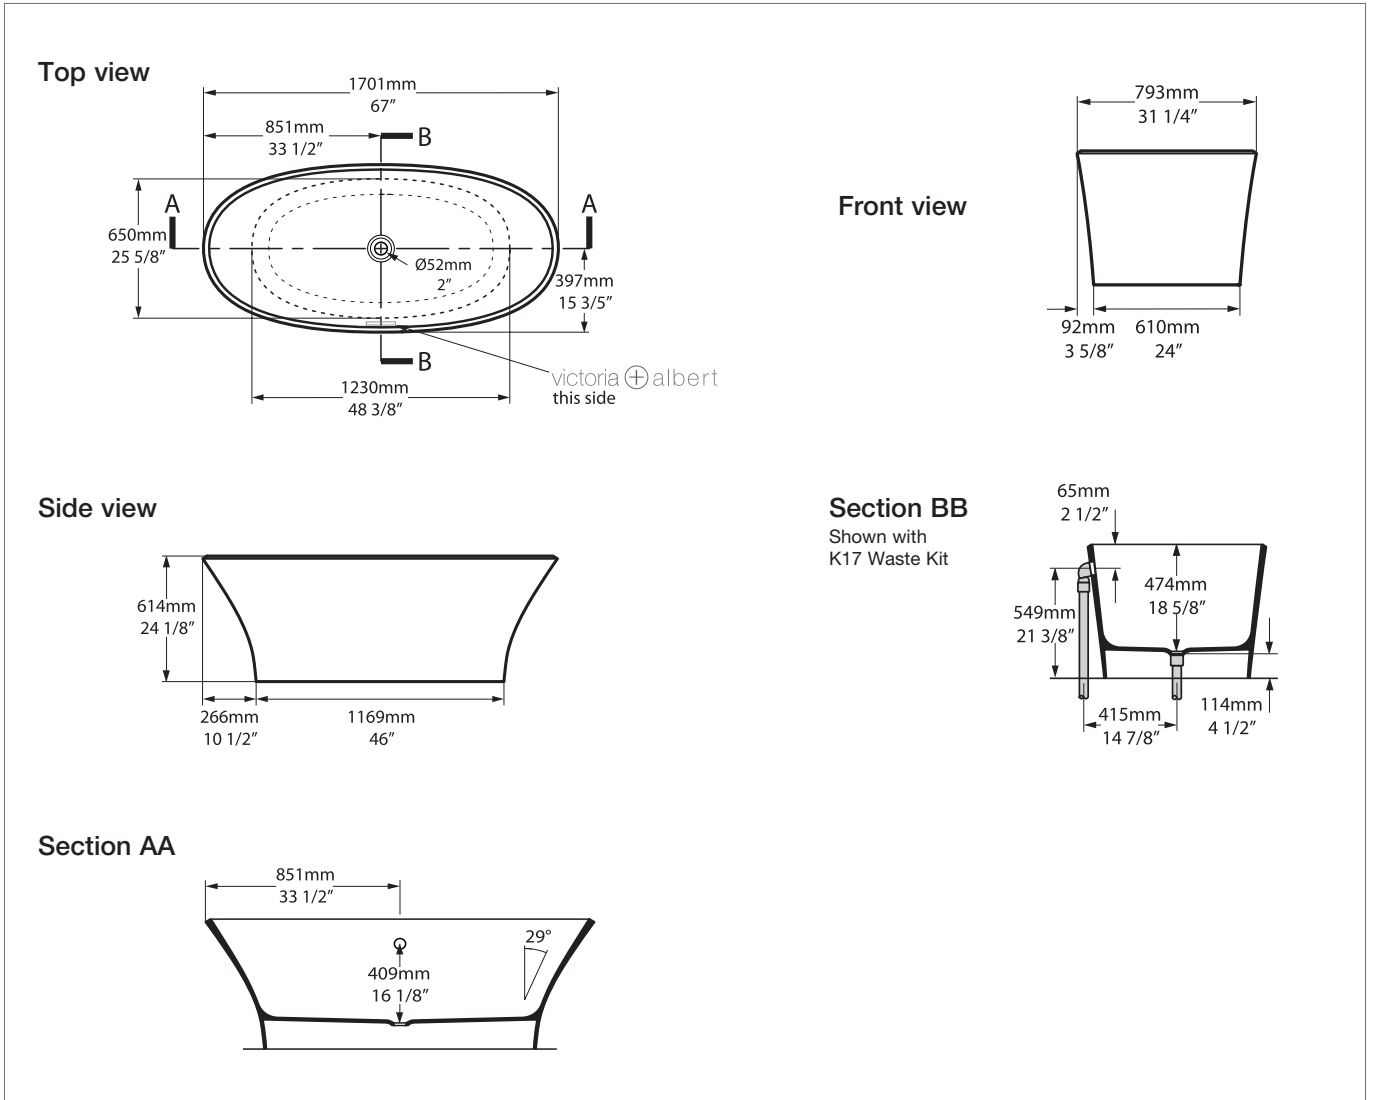

ionian INN-N-SW-NO / INN-M-N-SM-NO

BV-2_1_0040

Recommended wastes: K-12-xx / K-17-xx / K-36-xx / K-40-xx

 rich in Volcanic Limestone™

*All measurements subject to +/-5% tolerance
*Overflow hole not drilled