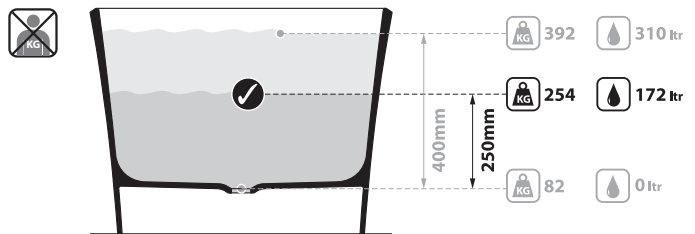

ionian INN-N-SW-NO / INN-M-N-SM-NO

BV-2_1_0040

Recommended wastes: K-12-xx / K-17-xx / K-36-xx / K-40-xx

 rich in Volcanic Limestone™

*All measurements subject to +/-5% tolerance
*Overflow hole not drilled