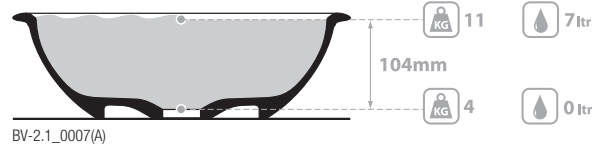

Drayton 40 VB-DRA-40-NO

Top view

Side view

Section AA

Front view

Rim detail

Recommended wastes: K-22-xx / K-24-xx / K-25-xx / K-122-xx

*All measurements subject to +/-5% tolerance