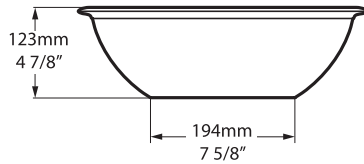

Drayton 40 VB-DRA-40-NO

Top view

Side view

Section AA

Front view

Rim detail

Recommended wastes: K-22-xx / K-24-xx / K-25-xx / K-122-xx

*All measurements subject to +/-5% tolerance