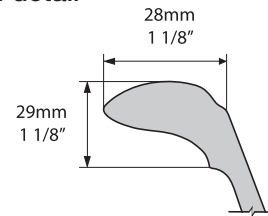

Drayton 40 VB-DRA-40-NO

Top view

Side view

Section AA

Front view

Rim detail

Recommended wastes: K-22-xx / K-24-xx / K-25-xx / K-122-xx

*All measurements subject to +/-5% tolerance