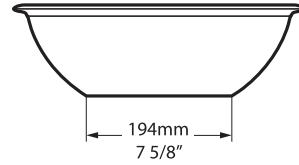

Drayton 40 VB-DRA-40-NO

Top view

Side view

Section AA

Front view

Rim detail

Recommended wastes: K-22-xx / K-24-xx / K-25-xx / K-122-xx

*All measurements subject to +/-5% tolerance