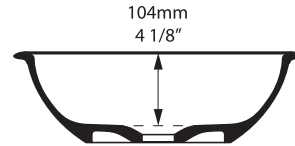

Drayton 40 VB-DRA-40-NO

Top view

Side view

Section AA

Front view

Rim detail

Recommended wastes: K-22-xx / K-24-xx / K-25-xx / K-122-xx

*All measurements subject to +/-5% tolerance