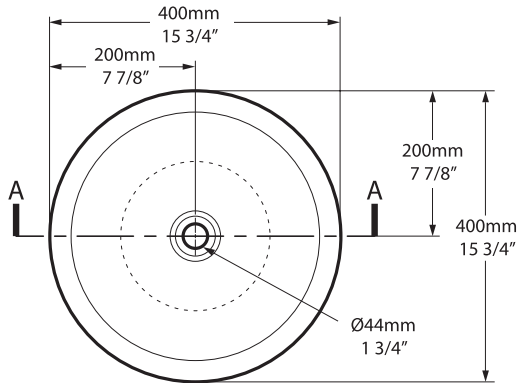

Drayton 40 VB-DRA-40-NO

Top view

Side view

Section AA

Front view

Rim detail

Recommended wastes: K-22-xx / K-24-xx / K-25-xx / K-122-xx

*All measurements subject to +/-5% tolerance