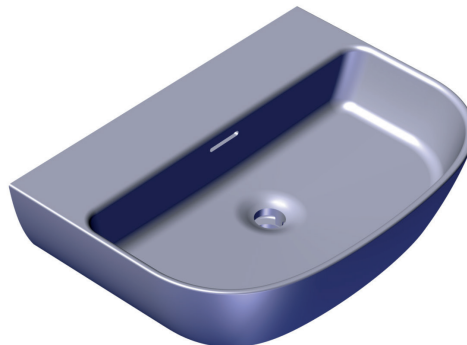

SHAPE

- D-shaped

SIZE

- Length: 412 mm, Width: 598.5 mm, Height: 130 mm

MATERIAL

- QUARRYCAST™

WEIGHT

- 7.80kg

CAPACITY

- 8.80L

INSTALLATION TYPE

- Countertop

FINISH

- Gloss White, Matt White

DRAIN

- Off-centre
- Dropped waste outlet with internal overflow
- Drain kit K-25 required and sold separately

TAP HOLE

- Options available: No tap hole, one tap hole, or three tap holes

WARRANTY

- 25 years residential
- 8 years commercial
- Visit www.vandabaths.com for further information

SPECIFICATIONS

LUSSARI™ 60

D-Shaped Back to Wall Basin

MODELS:

No Tap Hole:

DB-LUS-N-SW-600-IO, DB-LUS-N-M-600-IO

One Tap Hole:

DB-LUS-1TH-SW-600-IO, DB-LUS-1TH-M-600-IO

Three Tap Holes:

DB-LUS-3TH-SW-600-IO, DB-LUS-3TH-M-600-IO