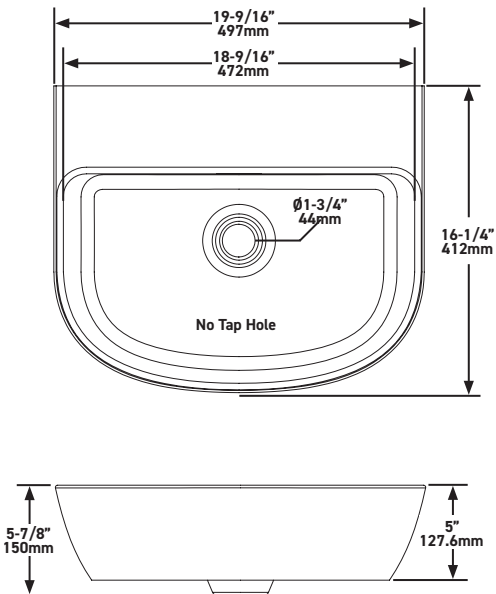

SHAPE

- D-shaped

SIZE

- Length: 412 mm, Width: 598.5 mm, Height: 130 mm

MATERIAL

- QUARRYCAST™

WEIGHT

- 7.80kg

CAPACITY

- 8.80L

INSTALLATION TYPE

- Countertop

FINISH

- Gloss White, Matt White

DRAIN

- Off-centre
- Dropped waste outlet with internal overflow
- Drain kit K-25 required and sold separately

D-Shaped Back to Wall Basin

MODELS:

No Tap Hole:

DB-LUS-N-SW-600-IO, DB-LUS-N-M-600-IO

One Tap Hole:

DB-LUS-1TH-SW-600-IO, DB-LUS-1TH-M-600-IO

Three Tap Holes:

DB-LUS-3TH-SW-600-IO, DB-LUS-3TH-M-600-IO