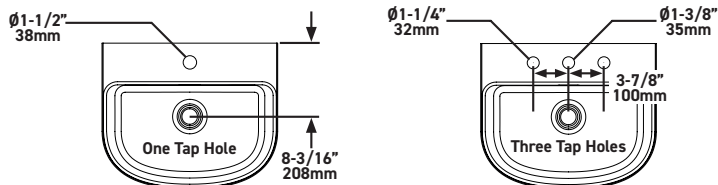

SHAPE

- D-shaped

SIZE

- Length: 412 mm, Width: 598.5 mm, Height: 130 mm

MATERIAL

- QUARRYCAST™

WEIGHT

- 7.80kg

CAPACITY

- 8.80L

INSTALLATION TYPE

- Countertop

FINISH

- Gloss White, Matt White

DRAIN

- Off-centre
- Dropped waste outlet with internal overflow
- Drain kit K-25 required and sold separately

D-Shaped Back to Wall Basin

MODELS:

No Tap Hole:

DB-LUS-N-SW-600-IO, DB-LUS-N-M-600-IO

One Tap Hole:

DB-LUS-1TH-SW-600-IO, DB-LUS-1TH-M-600-IO

Three Tap Holes:

DB-LUS-3TH-SW-600-IO, DB-LUS-3TH-M-600-IO