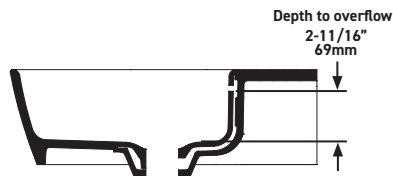

SHAPE

- D-shaped

SIZE

- Length: 412 mm, Width: 598.5 mm, Height: 130 mm

MATERIAL

- QUARRYCAST™

WEIGHT

- 7.80kg

D-Shaped Back to Wall Basin

MODELS:

No Tap Hole:

DB-LUS-N-SW-600-IO, DB-LUS-N-M-600-IO

One Tap Hole:

DB-LUS-1TH-SW-600-IO, DB-LUS-1TH-M-600-IO

Three Tap Holes:

DB-LUS-3TH-SW-600-IO, DB-LUS-3TH-M-600-IO