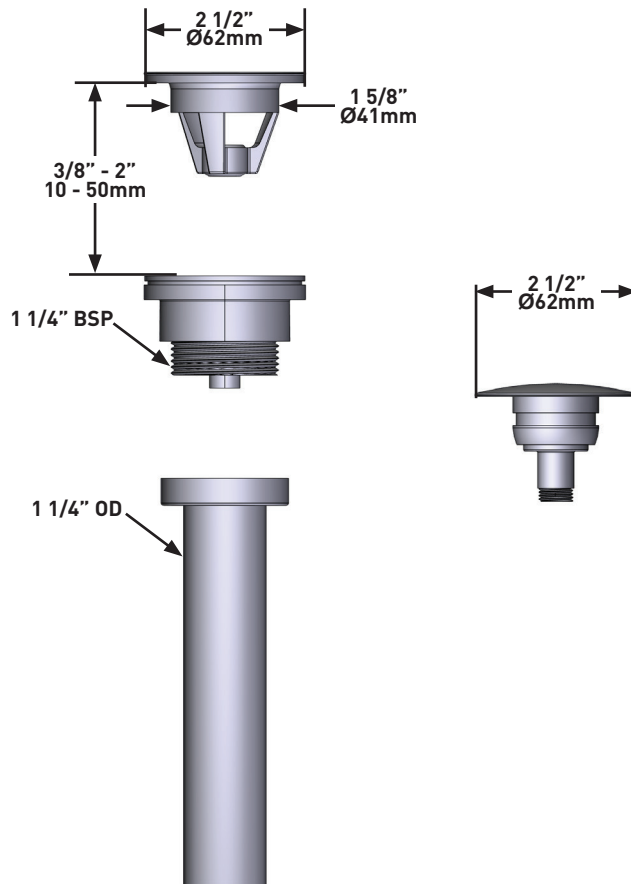

**Bonde pour lavabo**

**MODÈLES :** K-28

For care and cleaning, product warranty, and additional information contact:

**US Customers**

U.S.A.  
[houseofrohl.com/support](http://houseofrohl.com/support)  
 1-800-777-9762