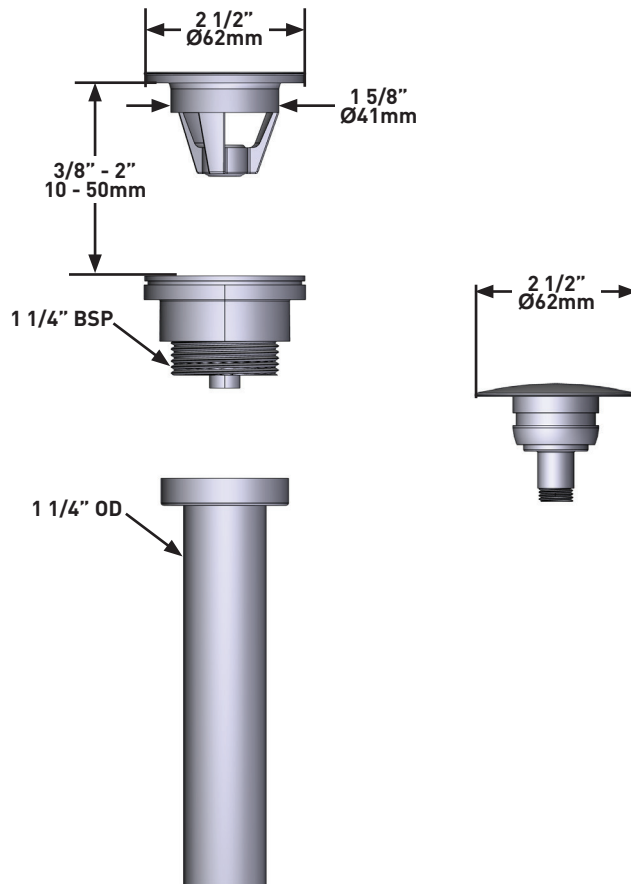

# SPECIFICATIONS

**DESCRIPTION**

- Universal free flow basin drain

**WARRANTY**

- Visit [www.houseofrohl.uk](http://www.houseofrohl.uk) for more information

**Drain Kit**

**MODELS:** K-28 series

For care and cleaning, product warranty, and additional information contact: