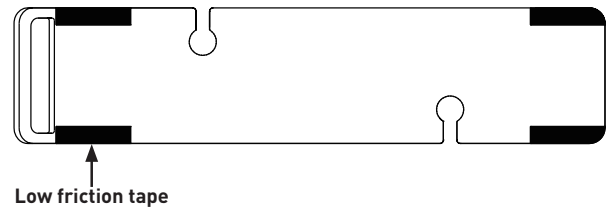

**SPECIFICATIONS**

**TOMBOLO 8**

Contemporary bath rack

**MODELS:** TOM-08-\*

For care and cleaning, product warranty, and additional information contact:

**US Customers**

**U.S.A.**  
houseofrohl.com/support  
1-800-777-9762