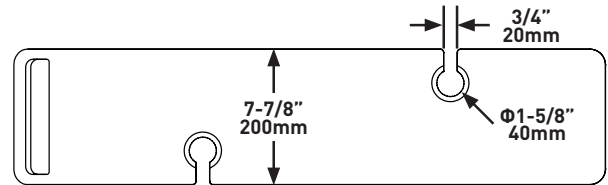

**SPECIFICATIONS**

**TOMBOLO 8**

Contemporary bath rack

**MODELS:** TOM-08-\*

For care and cleaning, product warranty, and additional information contact:

**US Customers**

**U.S.A.**  
houseofrohl.com/support  
1-800-777-9762