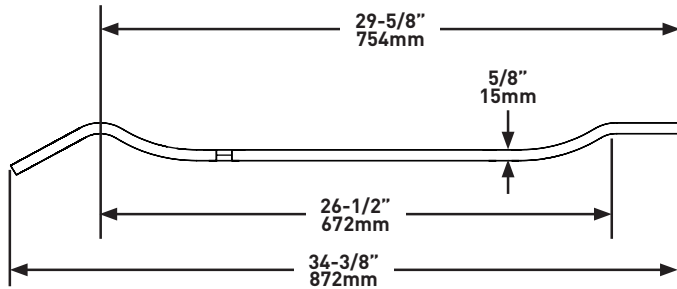

**SPECIFICATIONS**

**TOMBOLO 8**

Contemporary bath rack

**MODELS:** TOM-08-\*

For care and cleaning, product warranty, and additional information contact:

**US Customers**

**U.S.A.**  
houseofrohl.com/support  
1-800-777-9762