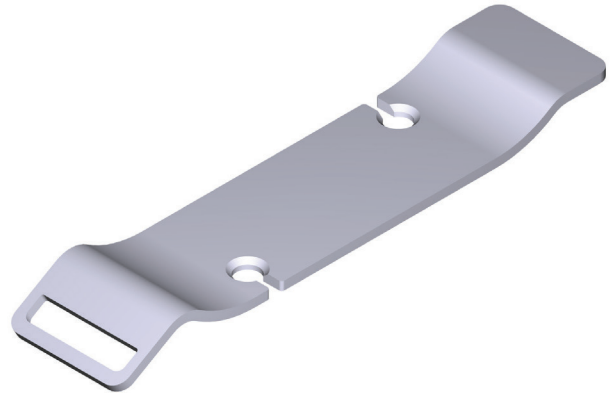

DESCRIPTION

- Recommended for the Amiata 1500, Barcelona 1500, Lussari 1700, Mozzano, Mozzano 2, Toulouse 1500, Vetralla 1500, Vetralla 1650 and Vetralla 1800

WARRANTY

- Refer to the website in the footer to locate applicable warranty for different regions

SPECIFICATIONS

TOMBOLO 8

Contemporary bath rack

MODELS: TOM-08-*