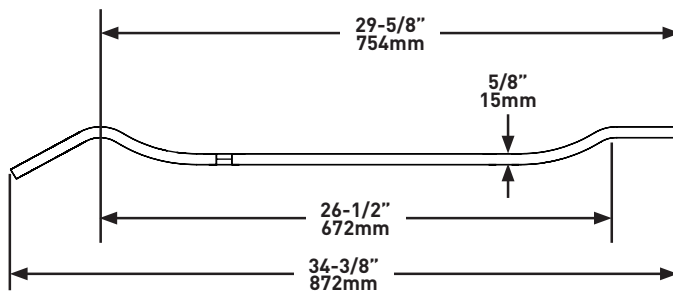

SPECIFICATIONS

TOMBOLO 8

Contemporary bath rack

MODELS:

TOM-08-BLK, TOM-08-OAK,
TOM-08-WAL, TOM-08-WHT

For care and cleaning, product warranty, and additional information contact:

US Customers

U.S.A.
houseofrohl.com/support
1-800-777-9762