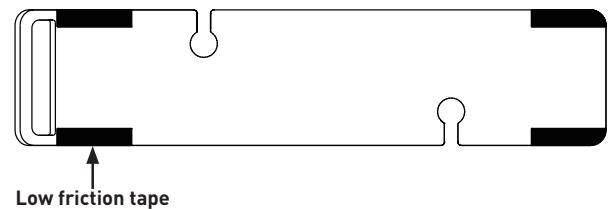

SPECIFICATIONS

TOMBOLO 8

Contemporary bath rack

MODELS:

TOM-08-BLK, TOM-08-OAK,
TOM-08-WAL, TOM-08-WHT

For care and cleaning, product warranty, and additional information contact:

US Customers

U.S.A.
houseofrohl.com/support
1-800-777-9762