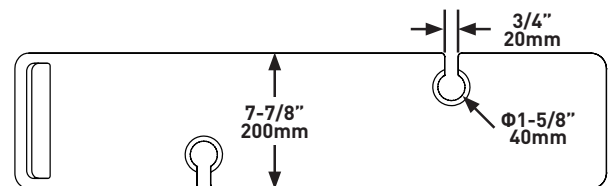

SPECIFICATIONS

TOMBOLO 8

Contemporary bath rack

MODELS:

TOM-08-BLK, TOM-08-OAK,
TOM-08-WAL, TOM-08-WHT

For care and cleaning, product warranty, and additional information contact:

US Customers

U.S.A.
houseofrohl.com/support
1-800-777-9762