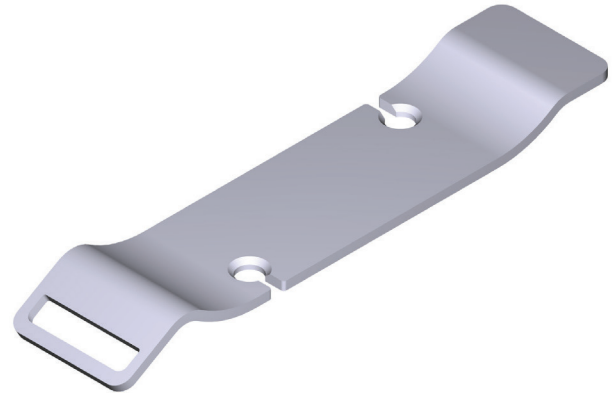

DESCRIPTION

- Recommended for the Amiata 1500, Barcelona 1500, Lussari 1700, Mozzano, Mozzano 2, Toulouse 1500, Vetralla 1500 and Vetralla 1650

FINISH

- Black, Oak, Walnut, White

WARRANTY

- Visit vandabaths.com for more information

SPECIFICATIONS

TOMBOLO 8

Contemporary bath rack

MODELS:

TOM-08-BLK, TOM-08-OAK,
TOM-08-WAL, TOM-08-WHT

For care and cleaning, product warranty, and additional information contact:

US Customers

U.S.A.
houseofrohl.com/support
1-800-777-9762