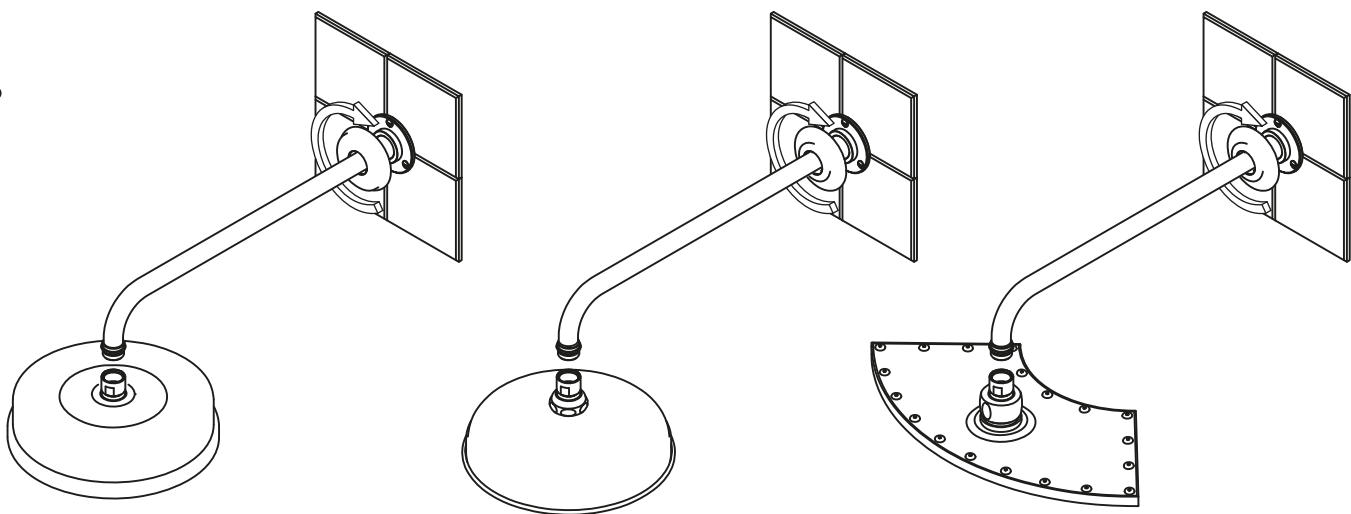

Staffordshire

Tubo

6.

Florin