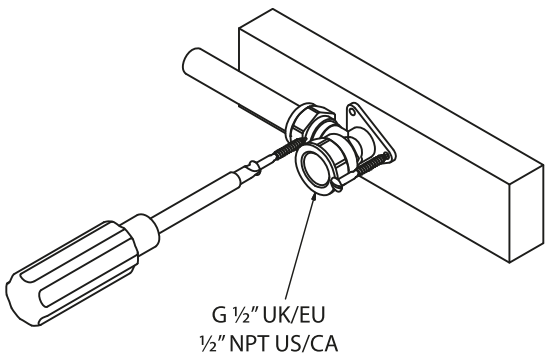

1.

PRESSURE	UK/EU 1.0 - 5 Bar Max ratio hot to cold = 5:1
PRESSURE	US/CA 14.5 - 72.5 psi Max ratio hot to cold = 5:1 Maximum flow 6.8 L/min (1.8gpm) Max temperature outlet 120°F

2.

UK/EU

CHECK
COMPROBAR
VERIFER
ÜBERPRÜFEN

US/CA

Clean Pipes
Limpiar Tuberias
Netoyer La Tuyaterie
Rohre Sauber Machen