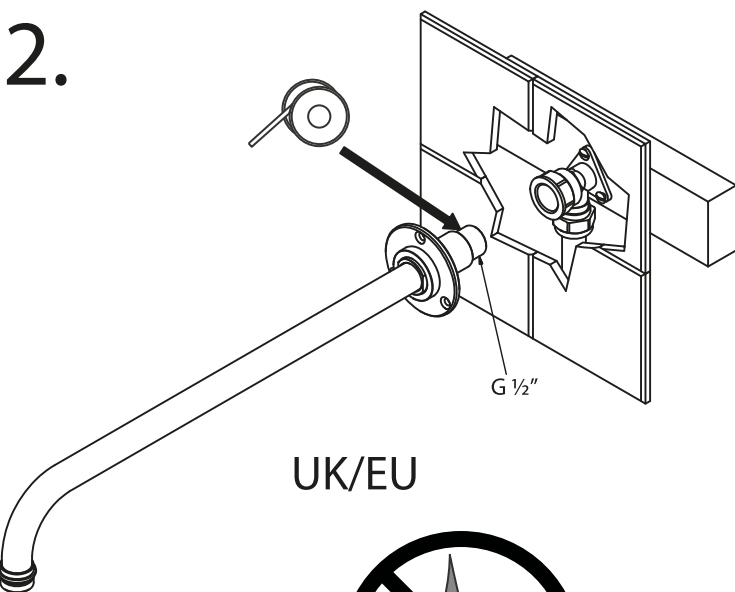

PRESSURE	UK/EU 1.0 - 5 Bar Max ratio hot to cold = 5:1
PRESSURE	US/CA 14.5 - 72.5 psi Max ratio hot to cold = 5:1 Maximum flow 6.8 L/min (1.8gpm) Max temperature outlet 120°F

2.

UK/EU