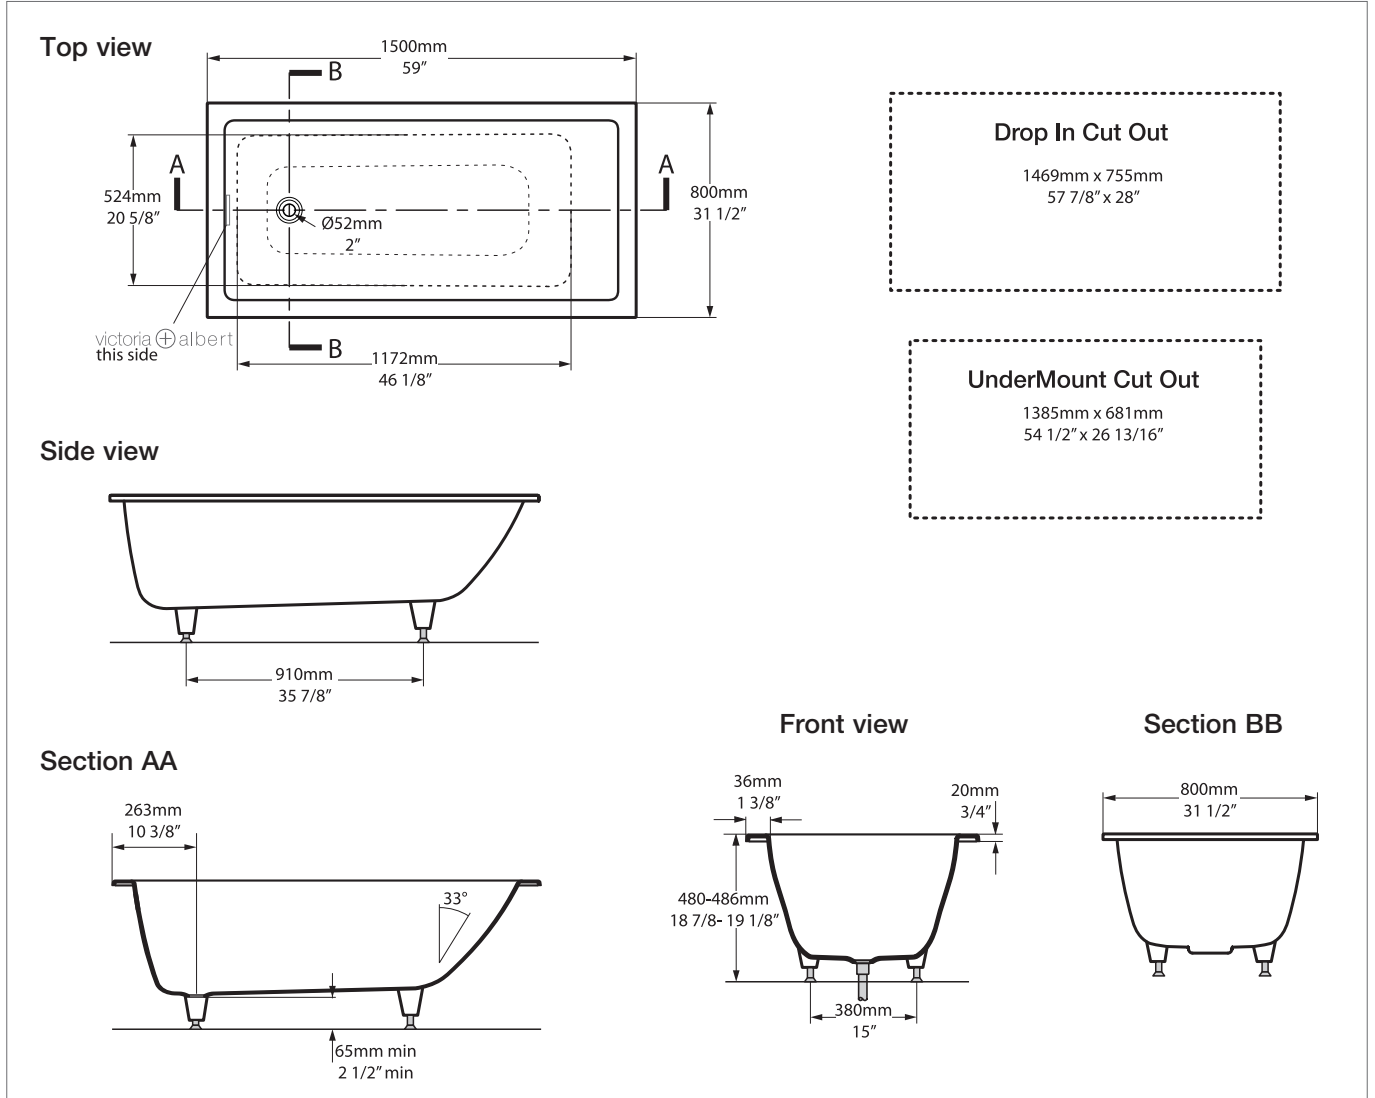

Note: All baths in Australia come standard **without** an overflow.

Kaldera 5 KAL5-N-SW-NO

Qc rich in Volcanic Limestone™

Recommended wastes: K-12-xx

*All measurements subject to +/-5% tolerance
 *Overflow hole not drilled