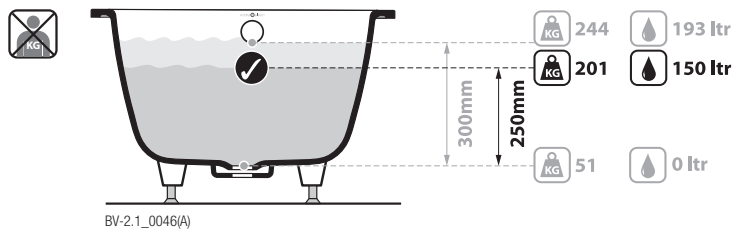

Note: All baths in Australia come standard **without** an overflow.

Kaldera 5 KAL5-N-SW-NO

Qc rich in Volcanic Limestone™

Recommended wastes: K-12-xx

*All measurements subject to +/-5% tolerance
 *Overflow hole not drilled