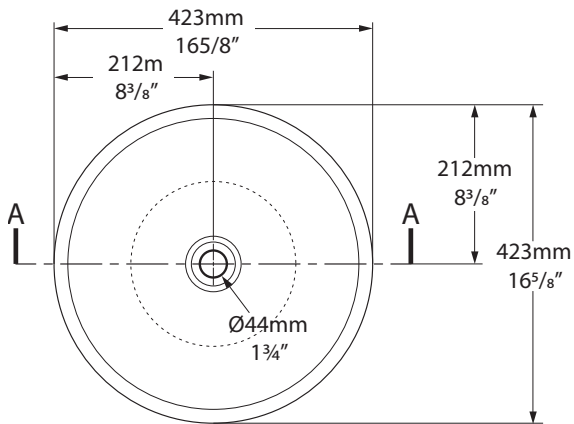

Collections connexes / Colecciones relacionadas

Tubo faucet - TU-16

Bosa 112 vanity

Maru 42

VB-MAU-42-NO / VB-MAU-42-xx-NO

Top view

Front view

Section AA

Semi recessed

Side view

*All measurements subject to +/-5% tolerance

l = 423mm / 16 5/8"
w = 423mm / 16 5/8"
h = 178mm / 7"

.dwg | .dxf | .skp www.vandabaths.com

Massachusetts Code: Approved
cUPC listing by IAPMO: File No. 6970