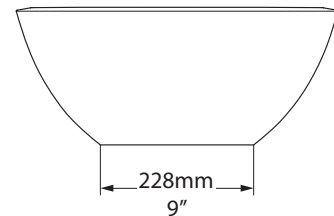

Collections connexes / Colecciones relacionadas

Tubo faucet - TU-16

Bosa 112 vanity

Maru 42

VB-MAU-42-NO / VB-MAU-42-xx-NO

Top view

Front view

Section AA

Semi recessed

Side view

*All measurements subject to +/-5% tolerance

l = 423mm / 16 5/8"
w = 423mm / 16 5/8"
h = 178mm / 7"

.dwg | .dxf | .skp www.vandabaths.com

Massachusetts Code: Approved
cUPC listing by IAPMO: File No. 6970