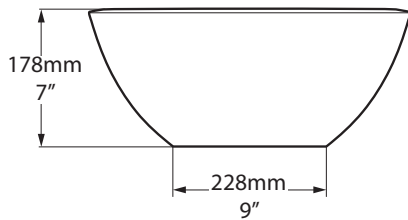

Collections connexes / Colecciones relacionadas

Tubo faucet - TU-16

Bosa 112 vanity

Maru 42

VB-MAU-42-NO / VB-MAU-42-xx-NO

Top view

Front view

Section AA

Semi recessed

Side view

*All measurements subject to +/-5% tolerance

l = 423mm / 16 5/8"
w = 423mm / 16 5/8"
h = 178mm / 7"

.dwg | .dxf | .skp www.vandabaths.com

Massachusetts Code: Approved
cUPC listing by IAPMO: File No. 6970