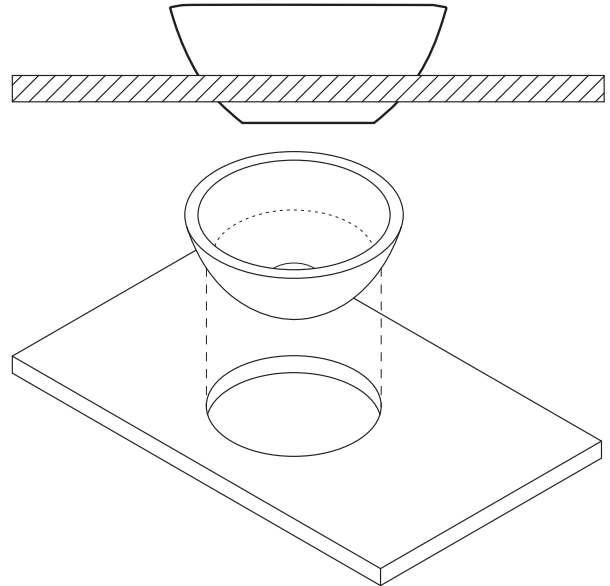

Collections connexes / Colecciones relacionadas

Tubo faucet - TU-16

Bosa 112 vanity

Maru 42

VB-MAU-42-NO / VB-MAU-42-xx-NO

Top view

Front view

Section AA

Semi recessed

Side view

*All measurements subject to +/-5% tolerance

l = 423mm / 16 5/8"
w = 423mm / 16 5/8"
h = 178mm / 7"

.dwg | .dxf | .skp www.vandabaths.com

Massachusetts Code: Approved
cUPC listing by IAPMO: File No. 6970