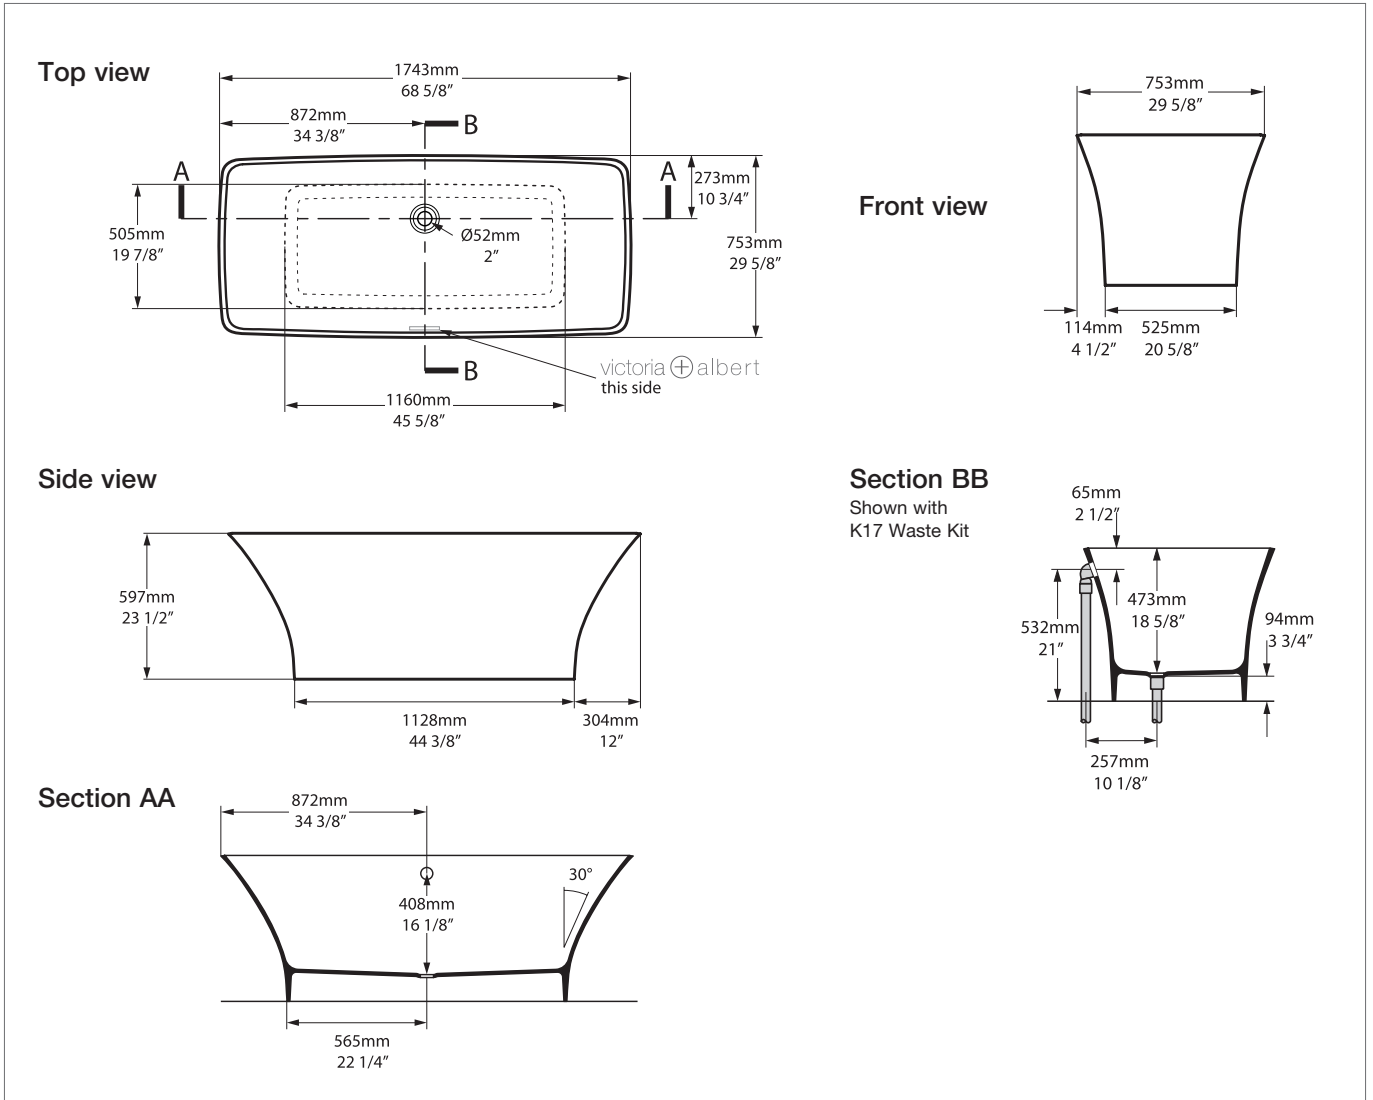

Ravello RAV-N-SW-NO

Qc rich in Volcanic Limestone™

370 KG	289 ltr
238 KG	157 ltr
81 KG	0 ltr

BV-2.1_0056

Recommended wastes: K-12-xx / K-17-xx / K-36-xx / K-40-xx

*All measurements subject to +/-5% tolerance
*Overflow hole not drilled