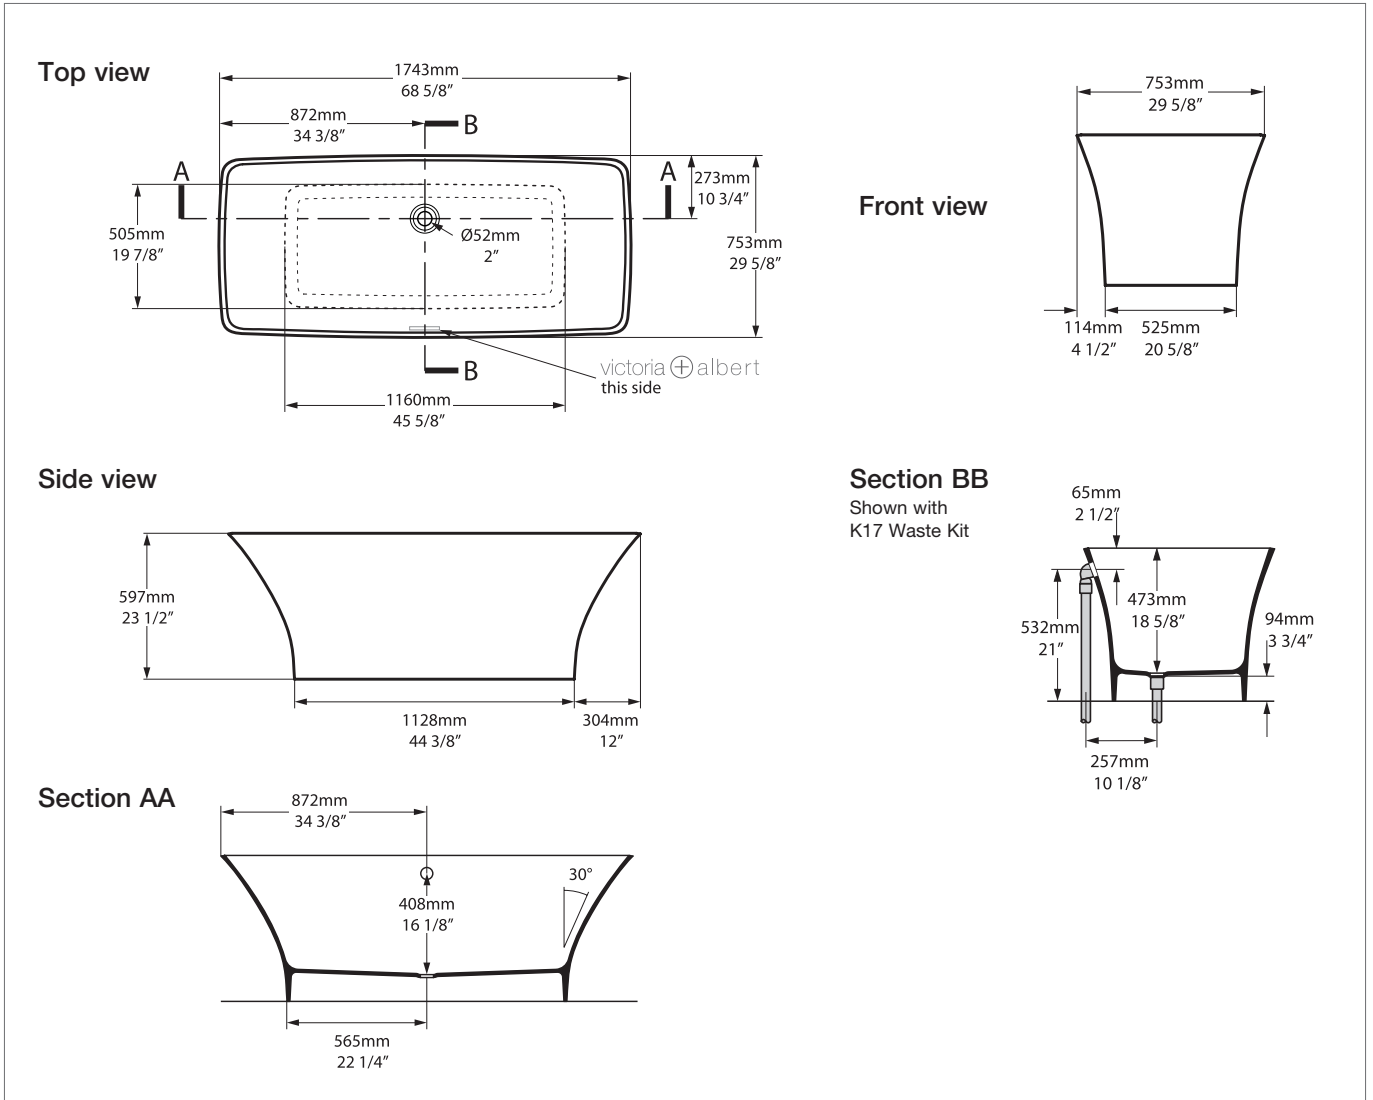

Ravello RAV-N-SW-NO

370 KG	289 ltr
238 KG	157 ltr
81 KG	0 ltr

BV-2.1_0056

Recommended wastes: K-12-xx / K-17-xx / K-36-xx / K-40-xx

Qc rich in Volcanic Limestone™

*All measurements subject to +/-5% tolerance
*Overflow hole not drilled