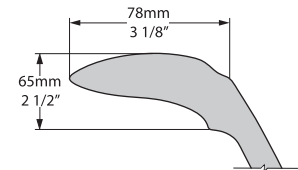

Side view

Section BB Shown with K50 waste kit

Section AA

Rim Detail

*All measurements subject to +/-5% tolerance

.dwg | .dxf | .skp www.vandabaths.com

Massachusetts Code: Approved
cUPC Listing by IAPMO: File No. 6574
Registered Design