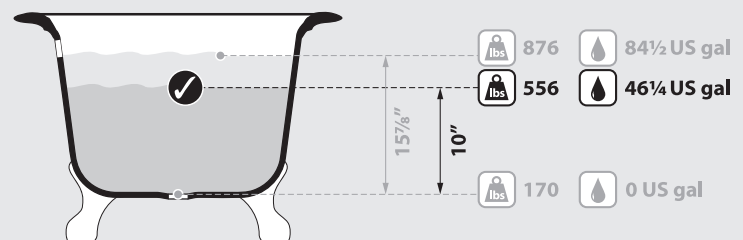

Related collections

Collections connexes / Colecciones relacionadas

Radford 51

Staffordshire faucet - STA-26

Radford

RAD-N-xx-OF

Top view

Front view

Side view

Section BB Shown with K50 waste kit

Section AA

Rim Detail

*All measurements subject to +/-5% tolerance

.dwg | .dxf | .skp www.vandabaths.com

Massachusetts Code: Approved
cUPC Listing by IAPMO: File No. 6574
Registered Design