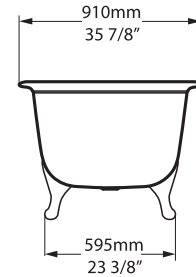

Related collections

Collections connexes / Colecciones relacionadas

Radford 51

Staffordshire faucet - STA-26

Radford

RAD-N-xx-OF

Top view

Front view

Side view

Section BB Shown with K50 waste kit

Section AA

Rim Detail

*All measurements subject to +/-5% tolerance

.dwg | .dxf | .skp www.vandabaths.com

Massachusetts Code: Approved
cUPC Listing by IAPMO: File No. 6574
Registered Design