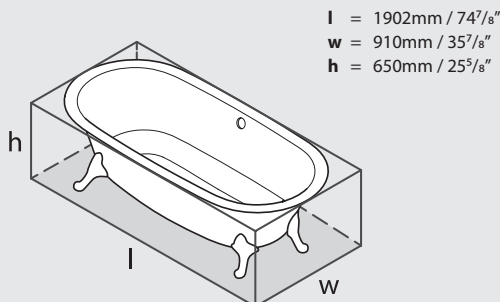

Side view

Section BB Shown with K50 waste kit

Section AA

Rim Detail

*All measurements subject to +/-5% tolerance

.dwg | .dxf | .skp www.vandabaths.com

Massachusetts Code: Approved
cUPC Listing by IAPMO: File No. 6574
Registered Design