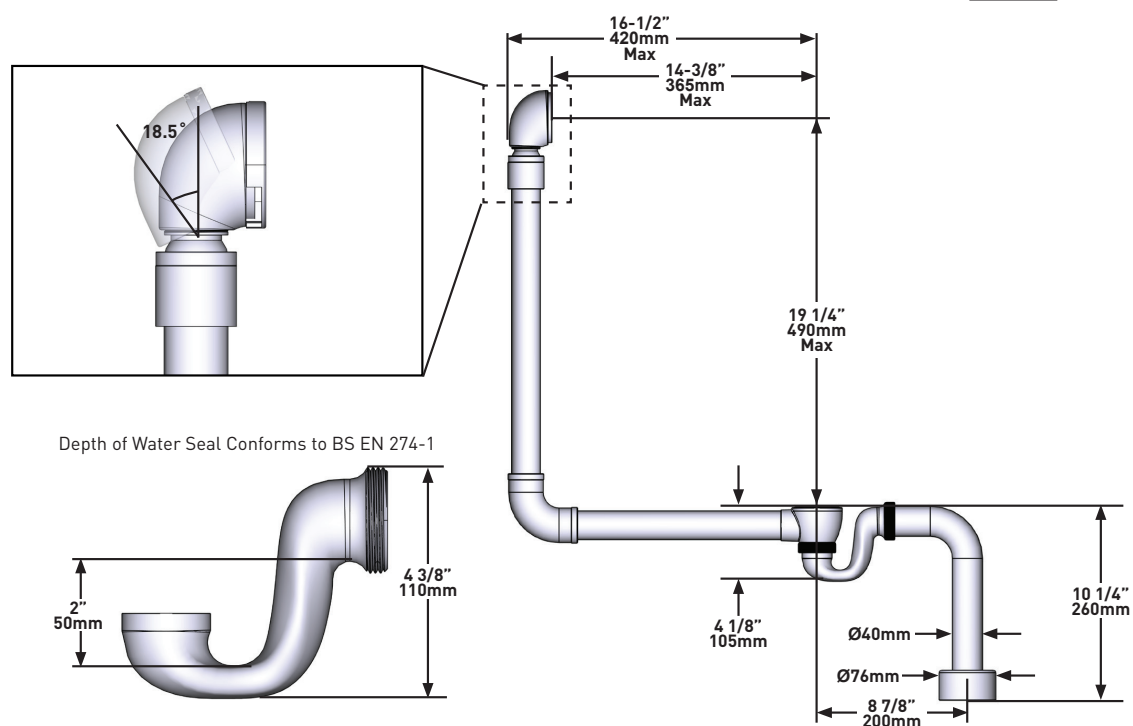

DESCRIPTION

- Modern 'push control' plug waste kit

WARRANTY

- Visit www.houseofrohl.uk for more information

SPECIFICATIONS

Waste Kit

MODELS: K-30 series

For care and cleaning, product warranty, and additional information contact: