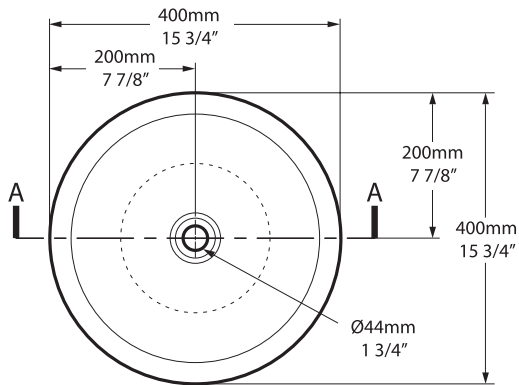

Drayton 40 VB-DRA-40-NO

Top view

Side view

Section AA

Front view

Rim detail

BV-2.1_0007(A)

Recommended wastes: K20C / K22C