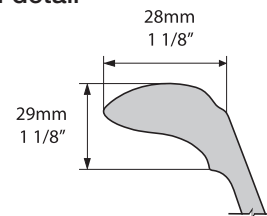

Drayton 40 VB-DRA-40-NO

Top view

Side view

Section AA

Front view

Rim detail

BV-2.1_0007(A)

Recommended wastes: K20C / K22C