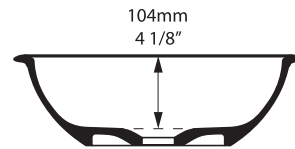

Drayton 40 VB-DRA-40-NO

Top view

Side view

Section AA

Front view

Rim detail

BV-2.1_0007(A)

Recommended wastes: K20C / K22C