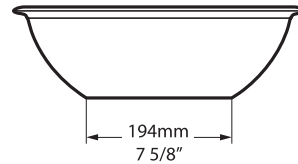

Drayton 40 VB-DRA-40-NO

Top view

Side view

Section AA

Front view

Rim detail

BV-2.1_0007(A)

Recommended wastes: K20C / K22C