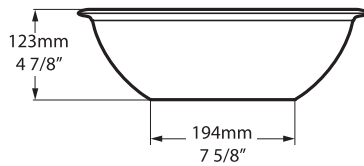

Drayton 40 VB-DRA-40-NO

Top view

Side view

Section AA

Front view

Rim detail

BV-2.1_0007(A)

Recommended wastes: K20C / K22C