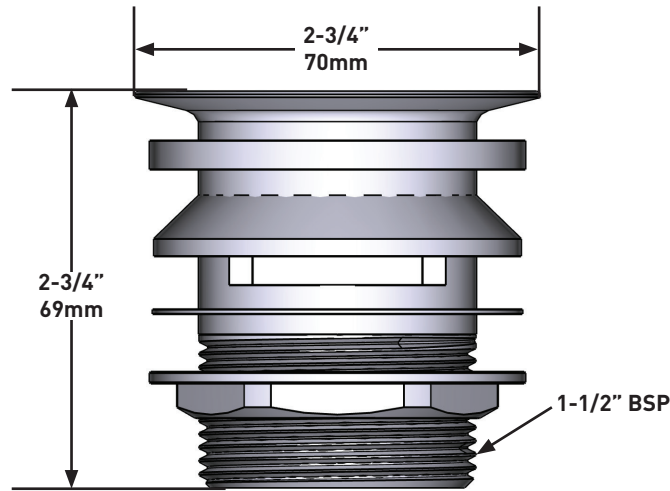

SPECIFICATIONS

DESCRIPTION

- Flip coin bath waste with integral overflow

STANDARDS

- WMTS 040 (2022)

WARRANTY

- Bath waste products have been tested to a load rating of 100kg. Any load above 100kg may affect the product warranty
- Visit www.vandabaths.com for further information

Slotted flip plug bath drain

MODELS: K-15

For care and cleaning, product warranty, and additional information contact:

US Customers

U.S.A.
houseofrohl.com/support
1-800-777-9762

Canadian Customers

Quebec / Maritimes / Western Canada
Québec / Maritimes / Ouest Canadien
Quebec / Maritimos / Canada Occidental
houseofrohl.ca/support
1-866-473-8442

Ontario
houseofrohl.ca/support
1-800-287-5354

EMEA Customers

United Kingdom
www.houseofrohl.uk
+44 (0) 1952 221 100