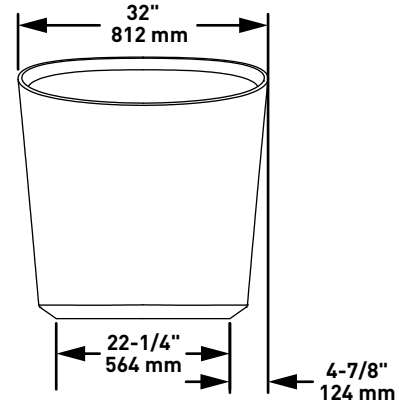

For care and cleaning, product warranty, and additional information contact:

US Customers

U.S.A.
houseofrohl.com/support
1-800-777-9762

QUEBEC / MARITIMES / WESTERN CANADA
QUÉBEC / MARITIMES / OUEST CANADIEN
QUEBEC / MARITIMOS / CANADA OCCIDENTAL
houseofrohl.ca/support
1-866-473-8442

Canadian Customers

ONTARIO
houseofrohl.ca/support
1-800-287-5354

EMEA Customers

www.houseofrohl.design
+44 (0) 3338 000 011