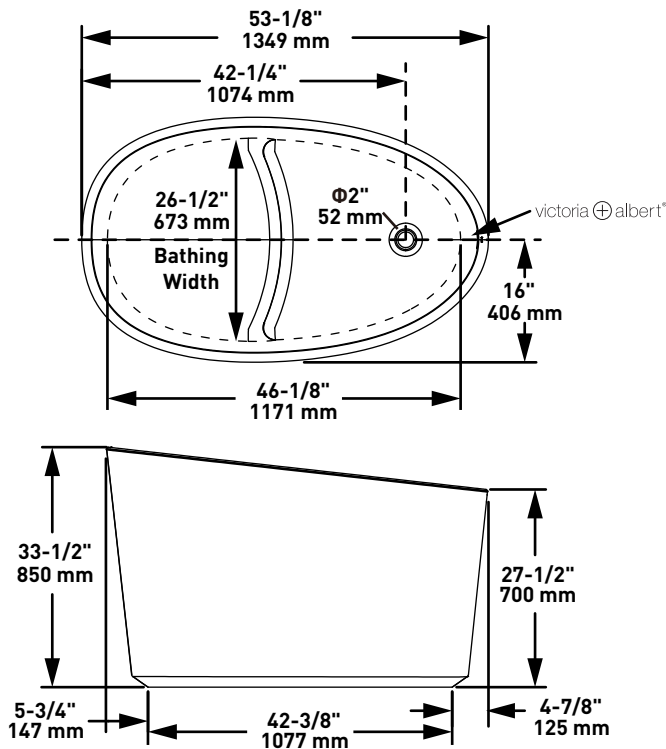

For care and cleaning, product warranty, and additional information contact:

US Customers

U.S.A.
houseofrohl.com/support
1-800-777-9762

QUEBEC / MARITIMES / WESTERN CANADA
QUÉBEC / MARITIMES / OUEST CANADIEN
QUEBEC / MARITIMOS / CANADA OCCIDENTAL
houseofrohl.ca/support
1-866-473-8442

Canadian Customers

ONTARIO
houseofrohl.ca/support
1-800-287-5354

EMEA Customers

www.houseofrohl.design
+44 (0) 3338 000 011