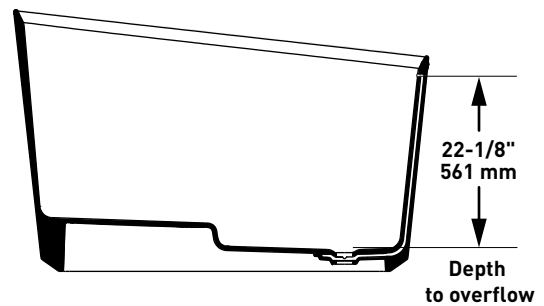

For care and cleaning, product warranty, and additional information contact:

US Customers

U.S.A.
houseofrohl.com/support
1-800-777-9762

QUEBEC / MARITIMES / WESTERN CANADA
QUÉBEC / MARITIMES / OUEST CANADIEN
QUEBEC / MARITIMOS / CANADA OCCIDENTAL
houseofrohl.ca/support
1-866-473-8442

Canadian Customers

ONTARIO
houseofrohl.ca/support
1-800-287-5354

EMEA Customers

www.houseofrohl.design
+44 (0) 3338 000 011