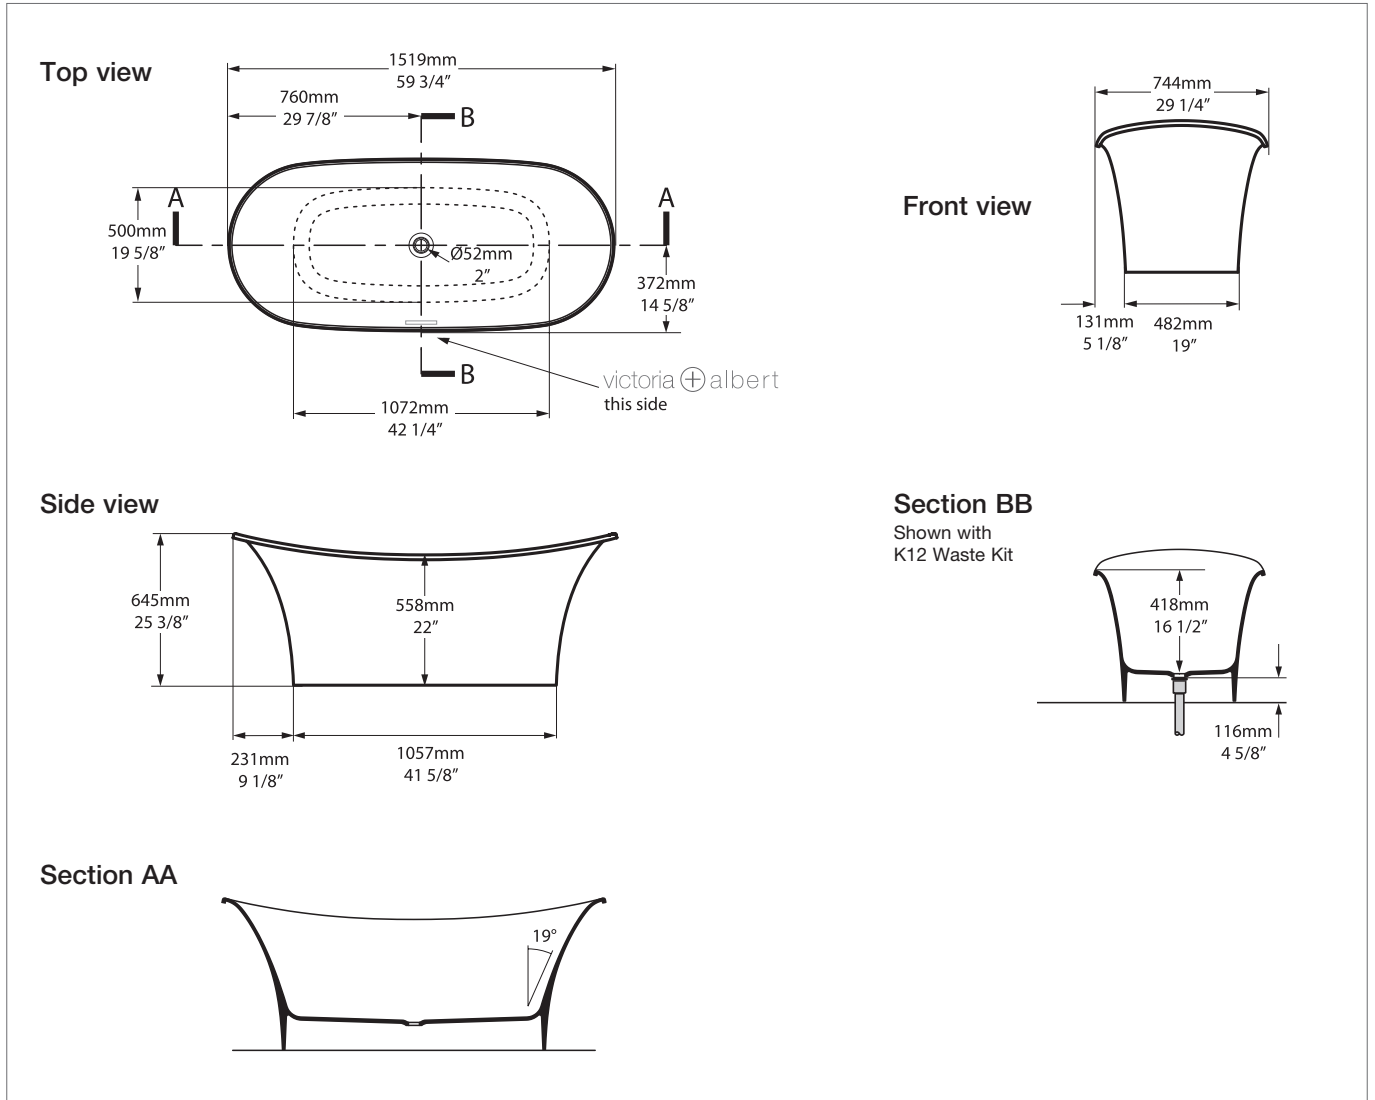

Toulouse 1500

TO1-N-SW-NO / TO1M-N-SM-NO

Note: All baths in Australia come standard **without** an overflow.

Qc rich in Volcanic Limestone™

BV-2.1_0077(C)

Recommended wastes: K-12-xx / K-17-xx

250 KG	191 ltr
181 KG	122 ltr
59 KG	0 ltr