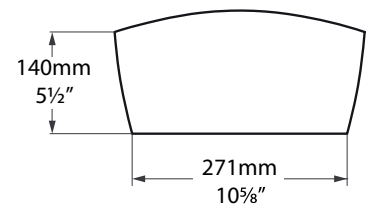

Section AA

*All measurements subject to +/-5% tolerance

l = 550mm / 21⁵/₈"
w = 340mm / 13³/₈"
h = 168mm / 6⁵/₈"

.dwg | .dxf | .skp www.vandabaths.com

Massachusetts Code: Approved
 cUPC listing by IAPMO: File No. 6970