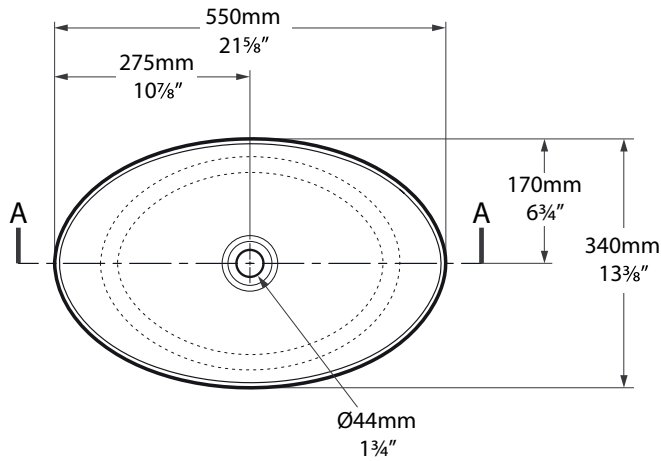

Collections connexes / Colecciones relacionadas

Amalfi

Tubo faucet - TU-16

Amalfi 55

VB-AML-55-NO / VB-AML55-xx-NO

Top view

Front view

Side view

Section AA

*All measurements subject to +/-5% tolerance

l = 550mm / 21⁵/₈"
w = 340mm / 13³/₈"
h = 168mm / 6⁵/₈"

.dwg | .dxf | .skp www.vandabaths.com

Massachusetts Code: Approved
 cUPC listing by IAPMO: File No. 6970