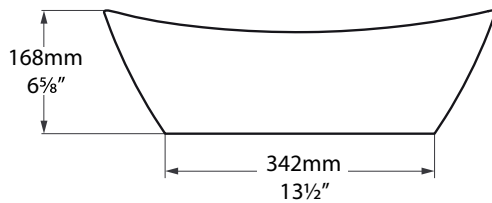

Amalfi 55

VB-AML-55-NO / VB-AML55-xx-NO

Top view

Front view

Side view

Section AA

*All measurements subject to +/-5% tolerance

l = 550mm / 21⁵/₈"
w = 340mm / 13³/₈"
h = 168mm / 6⁵/₈"

.dwg | .dxf | .skp www.vandabaths.com

Massachusetts Code: Approved
cUPC listing by IAPMO: File No. 6970

VA/1181/09/Jan19