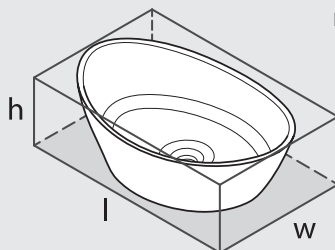

Collections connexes / Colecciones relacionadas

Amalfi

Tubo faucet - TU-16

Amalfi 55

VB-AML-55-NO / VB-AML55-xx-NO

Top view

Front view

Side view

Section AA

*All measurements subject to +/-5% tolerance

l = 550mm / 21⁵/₈"
w = 340mm / 13³/₈"
h = 168mm / 6⁵/₈"

.dwg | .dxf | .skp www.vandabaths.com

Massachusetts Code: Approved
 cUPC listing by IAPMO: File No. 6970