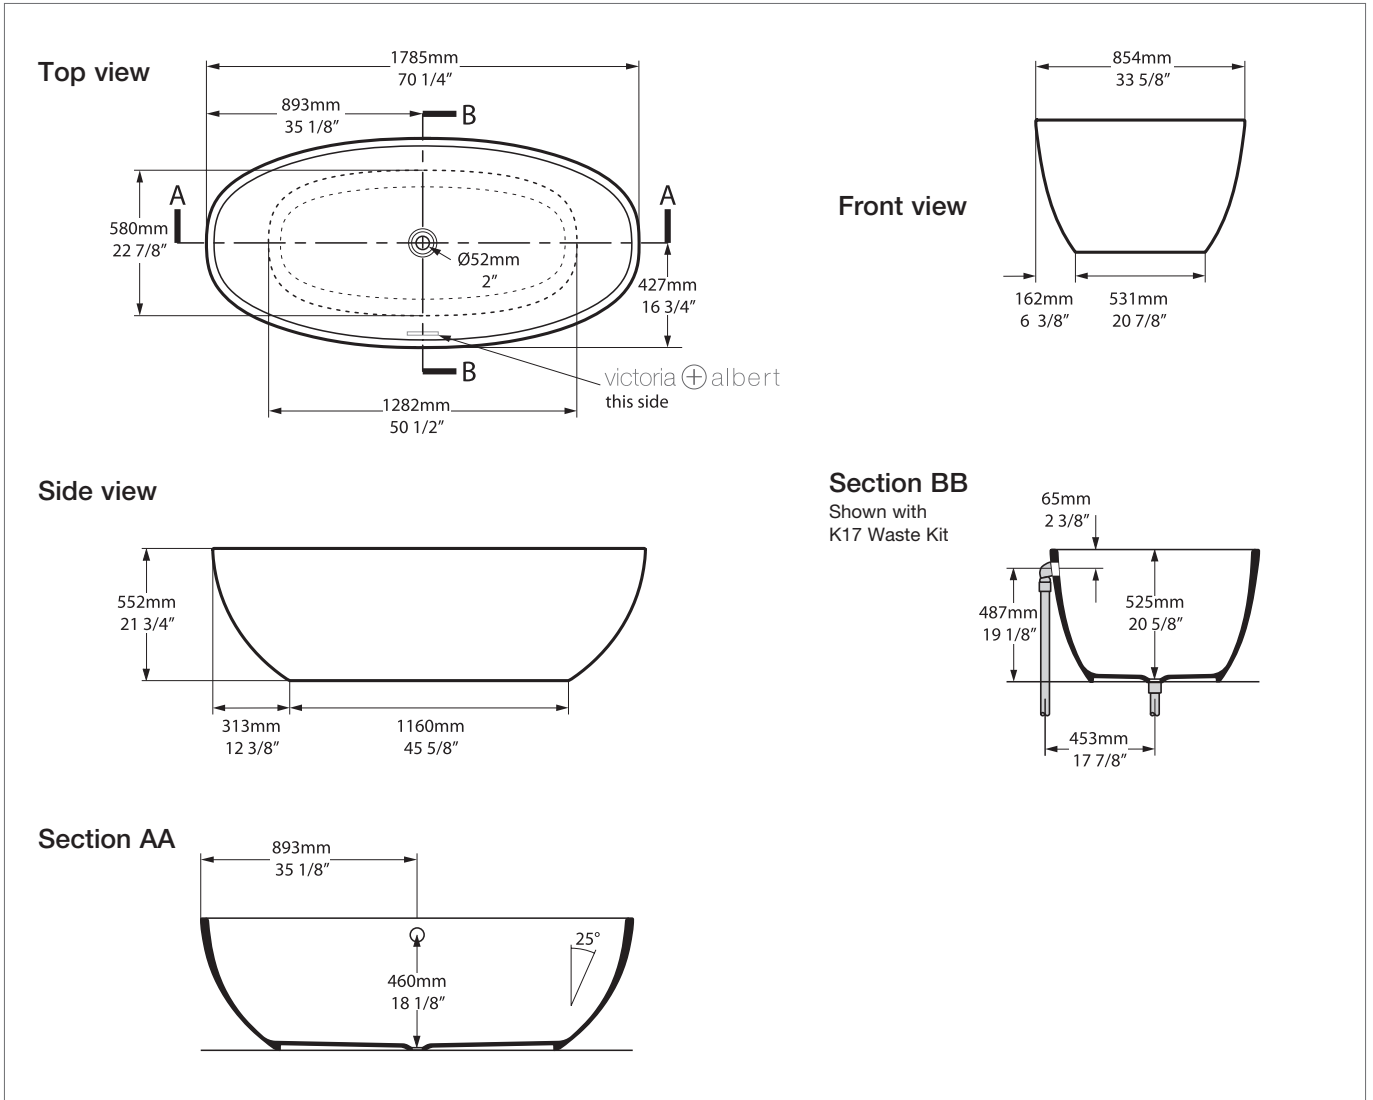

Barcelona BAR-N-SW-NO / BARM-N-SM-NO

Qc rich in Volcanic Limestone™

447	350 ltr
287	190 ltr
97	0 ltr

BV-2.1_0031

Recommended wastes: K-12-xx / K-17-xx / K-36-xx / K-40-xx

*All measurements subject to +/-5% tolerance
*Overflow hole not drilled