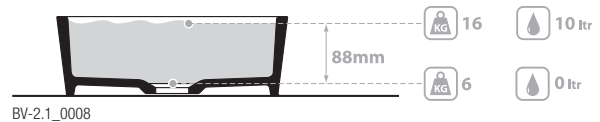

Edge 45 VB-EDG-45-NO

Top view

Side view

Front view

Section AA

BV-2.1_0008

Recommended wastes: K-25-xx

*All measurements subject to +/-5% tolerance