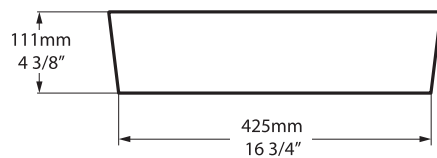

Edge 45 VB-EDG-45-NO

Top view

Side view

Front view

Section AA

BV-2.1_0008

Recommended wastes: K-25-xx

*All measurements subject to +/-5% tolerance