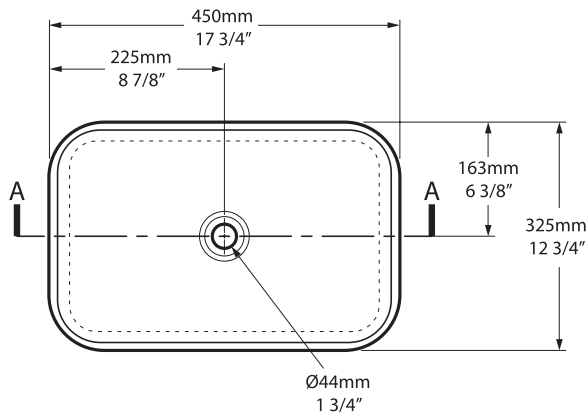

Edge 45 VB-EDG-45-NO

Top view

Side view

Front view

Section AA

BV-2.1_0008

Recommended wastes: K-25-xx

*All measurements subject to +/-5% tolerance