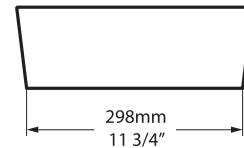

Edge 45 VB-EDG-45-NO

Top view

Side view

Front view

Section AA

BV-2.1_0008

Recommended wastes: K-25-xx

*All measurements subject to +/-5% tolerance