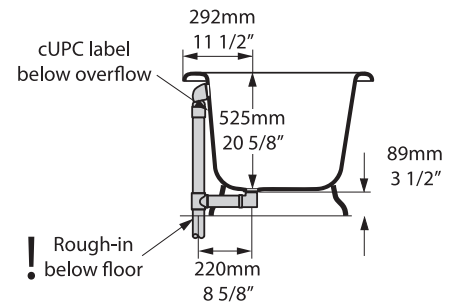

Section BB

Shown with K50 waste kit