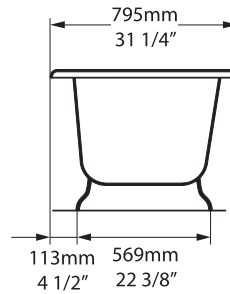

York

YOR-N-xx-OF + YOR-B-xx-OF

Top view

Side view

Front view

Section BB

Shown with K50 waste kit

Section AA

Rim Detail

Tap holes can be drilled by installer
Les trous de robinetterie peuvent être percés par l'installateur
Pueden ser perforados por el instalador

*All measurements subject to +/-5% tolerance

l = 1741mm / 68 1/2"
w = 795mm / 31 1/4"
h = 616mm / 24 1/4"

749	72 US gal
467	38 1/4 US gal
148	0 US gal

.dwg | .dxf | .skp www.vandabaths.com

VA/1181/06/Feb19