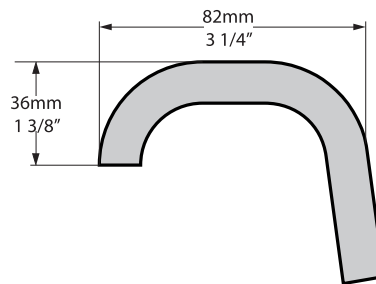

Rim Detail

Tap holes can be drilled by installer
Les trous de robinetterie peuvent être percés par l'installateur
Pueden ser perforados por el instalador

*All measurements subject to +/-5% tolerance