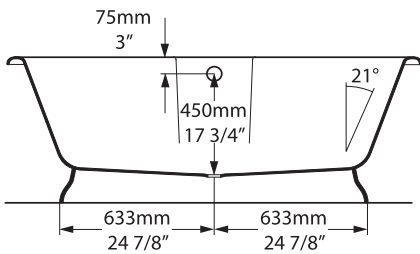

York

YOR-N-xx-OF + YOR-B-xx-OF

Top view

Side view

Front view

Section BB

Shown with K50 waste kit

Section AA

Rim Detail

Tap holes can be drilled by installer
Les trous de robinetterie peuvent être percés par l'installateur
Pueden ser perforados por el instalador

*All measurements subject to +/-5% tolerance

l = 1741mm / 68 1/2"
w = 795mm / 31 1/4"
h = 616mm / 24 1/4"

749	72 US gal
467	38 1/4 US gal
148	0 US gal

.dwg | .dxf | .skp www.vandabaths.com

VA/1181/06/Feb19