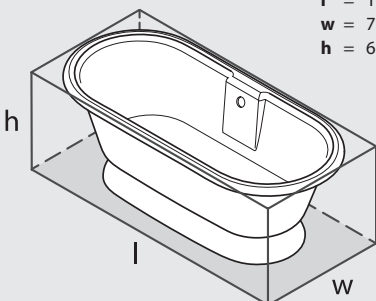

l = 1741mm / 68 1/2"
w = 795mm / 31 1/4"
h = 616mm / 24 1/4"