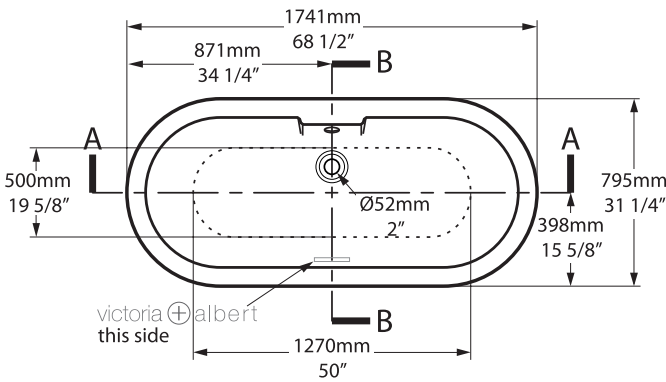

York

YOR-N-xx-OF + YOR-B-xx-OF

Top view