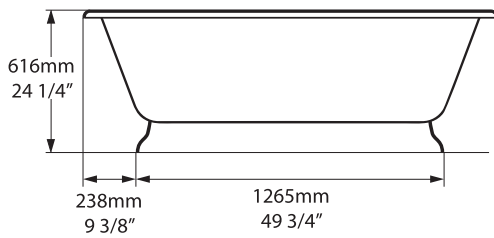

York

YOR-N-xx-OF + YOR-B-xx-OF

Top view

Side view

Front view

Section BB

Shown with K50 waste kit

Section AA

Rim Detail

Tap holes can be drilled by installer
Les trous de robinetterie peuvent être percés par l'installateur
Pueden ser perforados por el instalador

*All measurements subject to +/-5% tolerance

l = 1741mm / 68 1/2"
w = 795mm / 31 1/4"
h = 616mm / 24 1/4"

749	72 US gal
467	38 1/4 US gal
148	0 US gal

.dwg | .dxf | .skp www.vandabaths.com

VA/1181/06/Feb19