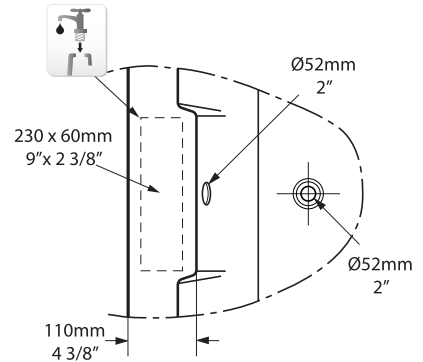

York

YOR-N-xx-OF + YOR-B-xx-OF

Top view