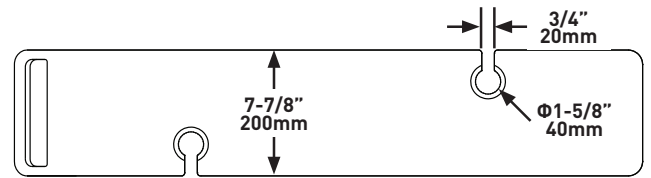

**TOMBOLO 11**

Contemporary bath rack

**MODELS:** TOM-11-\*

For care and cleaning, product warranty, and additional information contact:

**US Customers**

**U.S.A.**  
houseofrohl.com/support  
1-800-777-9762