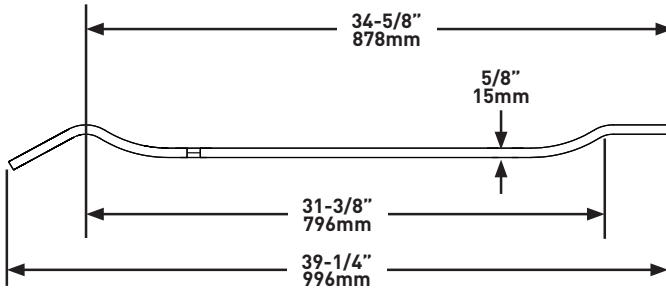

**TOMBOLO 11**

Contemporary bath rack

**MODELS:** TOM-11-\*

For care and cleaning, product warranty, and additional information contact:

**US Customers**

**U.S.A.**  
houseofrohl.com/support  
1-800-777-9762