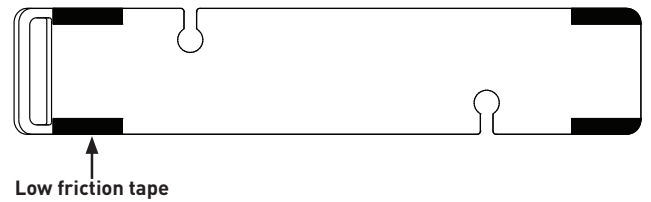

**TOMBOLO 11**

Contemporary bath rack

**MODELS:** TOM-11-\*

For care and cleaning, product warranty, and additional information contact:

**US Customers**

**U.S.A.**  
houseofrohl.com/support  
1-800-777-9762