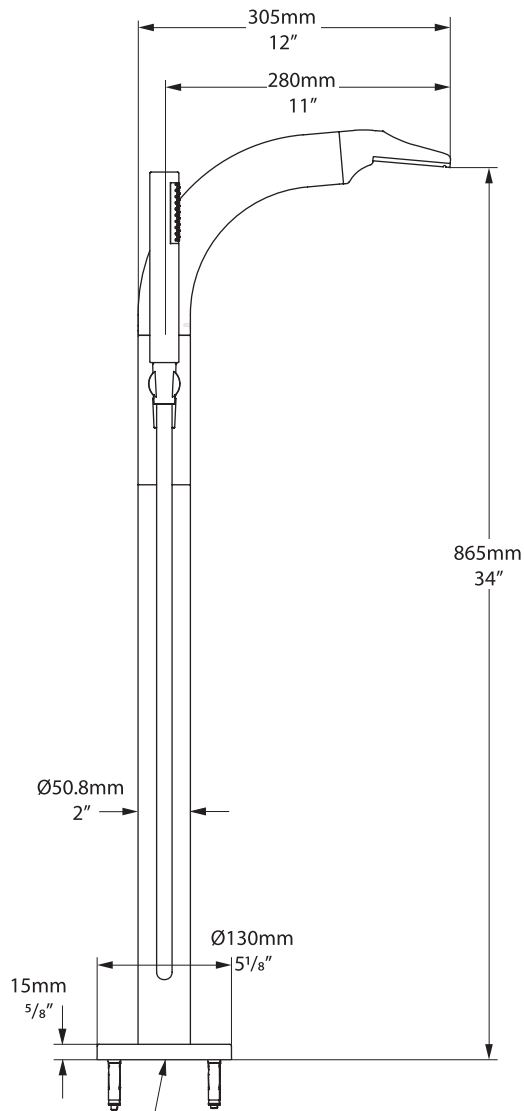

2
years

cUPC listing by IAPMO: File No. 8086
Massachusetts Code: File No. P1-1013-141

Tube 15 TU-15-**

12mm Quick Connect Fittings
Cold Hose Marked Blue
Check Valve On Each Inlet

Tube 15

UK 0.5bar minimum, 1.0bar recommended
DE 0.5bar Minimum 1.0bar empfohlen
FR Minimum 0,5 bar, 1,0 bar recommandée
ES Mínimo 0,5 bar, 1.0bar recomendado
IT Minimo di 0,5 bar, 1.0bar raccomandata

*All measurements subject to +/-5% tolerance

Pressure (bar)	0.5	1.0	1.5	2.0	3.0	4.0	5.0
Flow (lpm)*	14	21	27	31	37	43	46

*Through Bath Filler