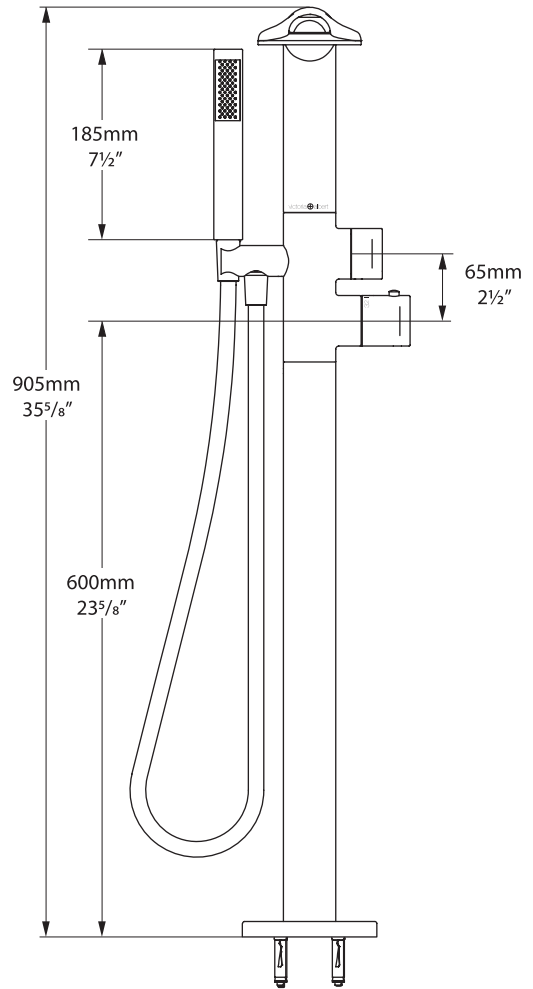

2
years

cUPC listing by IAPMO: File No. 8086
Massachusetts Code: File No. P1-1013-141

Tube 15 TU-15-**

12mm Quick Connect Fittings
Cold Hose Marked Blue
Check Valve On Each Inlet

Tube 15

UK 0.5bar minimum, 1.0bar recommended
DE 0.5bar Minimum 1.0bar empfohlen
FR Minimum 0,5 bar, 1,0 bar recommandée
ES Mínimo 0,5 bar, 1.0bar recomendado
IT Minimo di 0,5 bar, 1.0bar raccomandata

*All measurements subject to +/-5% tolerance

Pressure (bar)	0.5	1.0	1.5	2.0	3.0	4.0	5.0
Flow (lpm)*	14	21	27	31	37	43	46

*Through Bath Filler