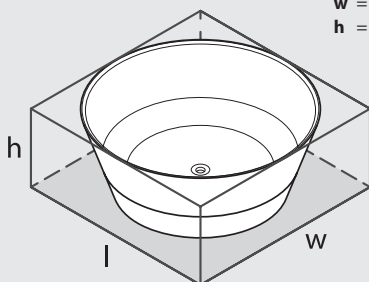

Related collections

Collections connexes / Colecciones relacionadas

Tubo 21 - TU-21

Taizu

TAI-N-SW-OF / TAI-N-xx-OF

Top view

Front view

Side view

Section AA / BB

*All measurements subject to +/-5% tolerance

l = 1500mm / 59"
w = 1500mm / 59"
h = 600mm / 23 5/8"

.dwg | .dxf | .skp www.vandabaths.com

Massachusetts Code: Pending
cUPC listing by IAPMO: File No. 6575