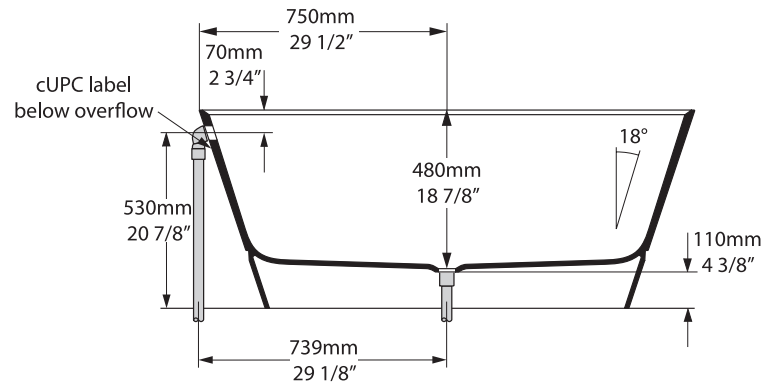

Related collections

Collections connexes / Colecciones relacionadas

Tubo 21 - TU-21

Taizu

TAI-N-SW-OF / TAI-N-xx-OF

Top view

Front view

Side view

Section AA / BB

*All measurements subject to +/-5% tolerance

l = 1500mm / 59"
w = 1500mm / 59"
h = 600mm / 23 5/8"

.dwg | .dxf | .skp www.vandabaths.com

Massachusetts Code: Pending
cUPC listing by IAPMO: File No. 6575