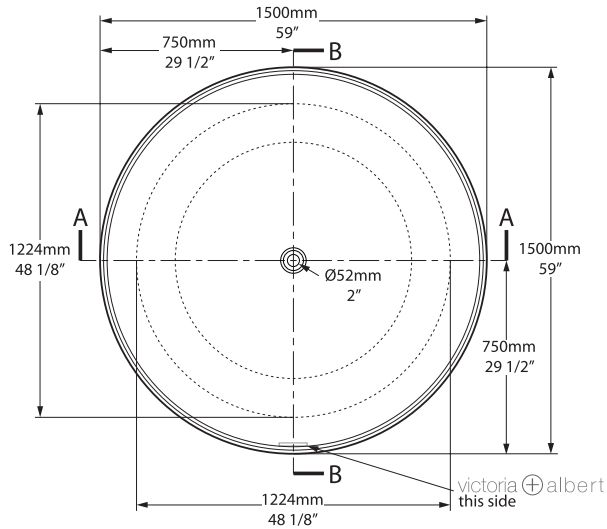

Related collections

Collections connexes / Colecciones relacionadas

Tubo 21 - TU-21

Taizu

TAI-N-SW-OF / TAI-N-xx-OF

Top view

Front view

Side view

Section AA / BB

*All measurements subject to +/-5% tolerance

l = 1500mm / 59"
w = 1500mm / 59"
h = 600mm / 23 5/8"

.dwg | .dxf | .skp www.vandabaths.com

Massachusetts Code: Pending
cUPC listing by IAPMO: File No. 6575