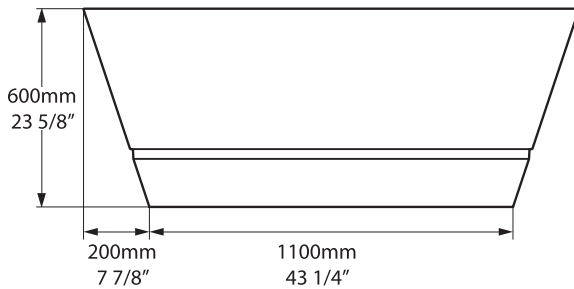

Section AA / BB

*All measurements subject to +/-5% tolerance

l = 1500mm / 59"
w = 1500mm / 59"
h = 600mm / 23 5/8"

.dwg | .dxf | .skp www.vandabaths.com

Massachusetts Code: Pending
cUPC listing by IAPMO: File No. 6575