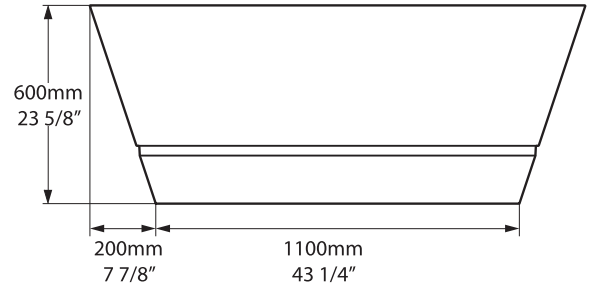

Taizu

TAI-N-SW-OF / TAI-N-xx-OF

Top view

Front view

Side view

Section AA / BB

*All measurements subject to +/-5% tolerance

l = 1500mm / 59"
w = 1500mm / 59"
h = 600mm / 23 5/8"

.dwg | .dxf | .skp www.vandabaths.com

Massachusetts Code: Pending
cUPC listing by IAPMO: File No. 6575

VA/1181/01/Jan19