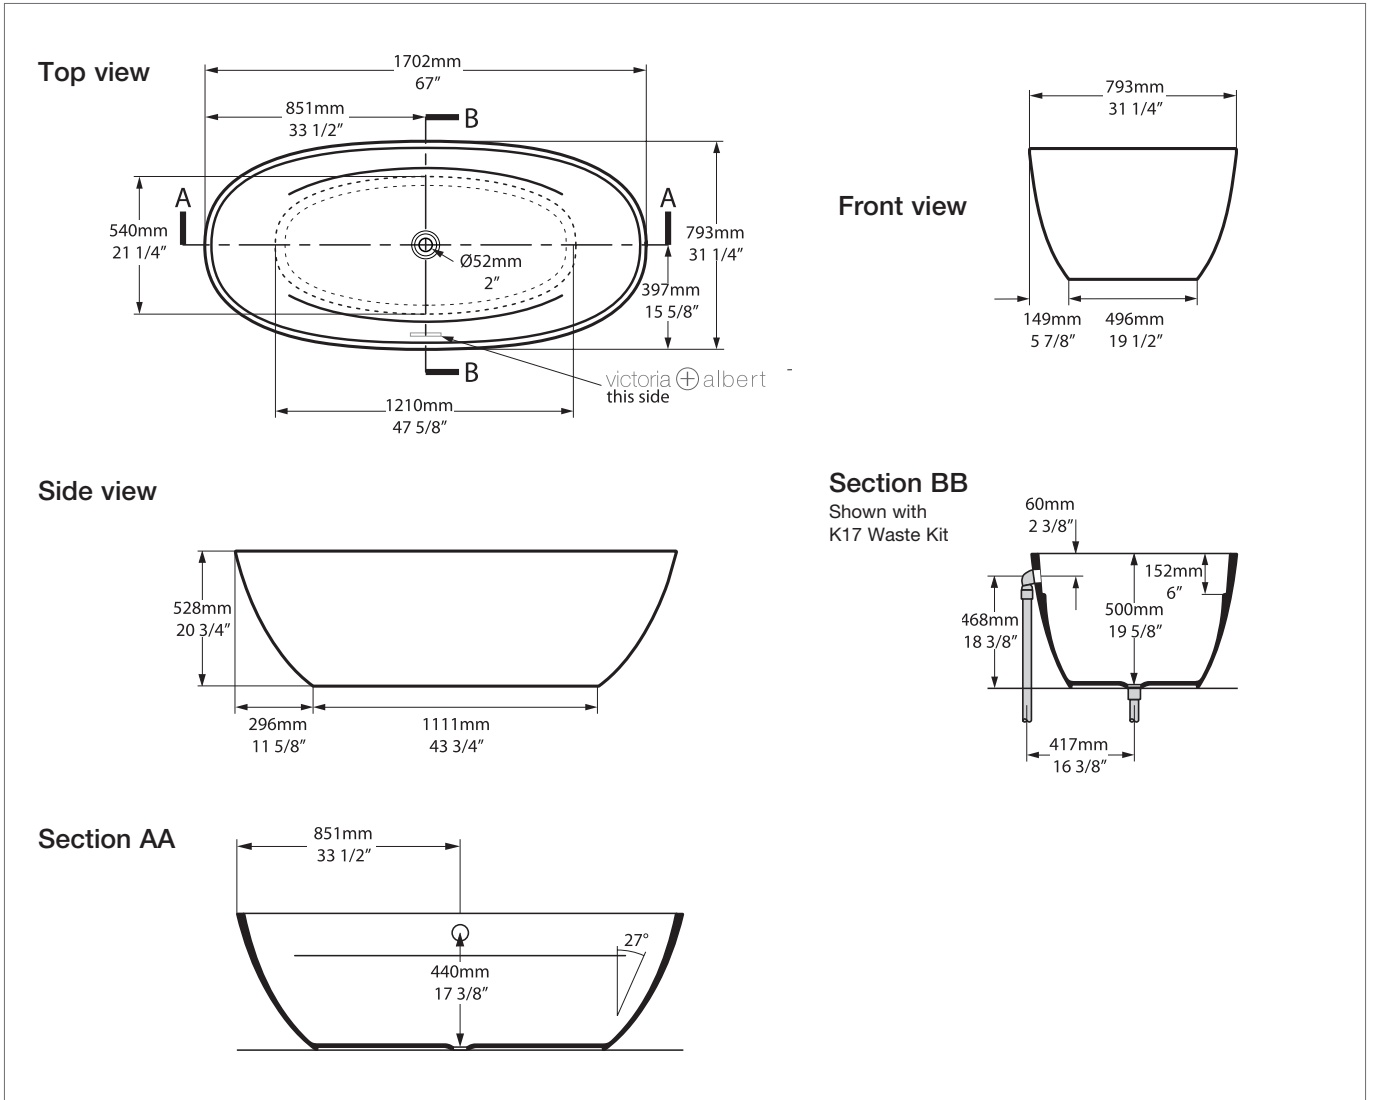

Terrassa TER-N-SW-NO

Qc rich in Volcanic Limestone™

BV-2.1_0061

Recommended wastes: K-12-xx / K-17-xx / K-36-xx / K-40-xx

*All measurements subject to +/-5% tolerance
*Overflow hole not drilled

UPC
C
Massachusetts Code: Approved
cUPC listing by IAPMO: File No. 6574