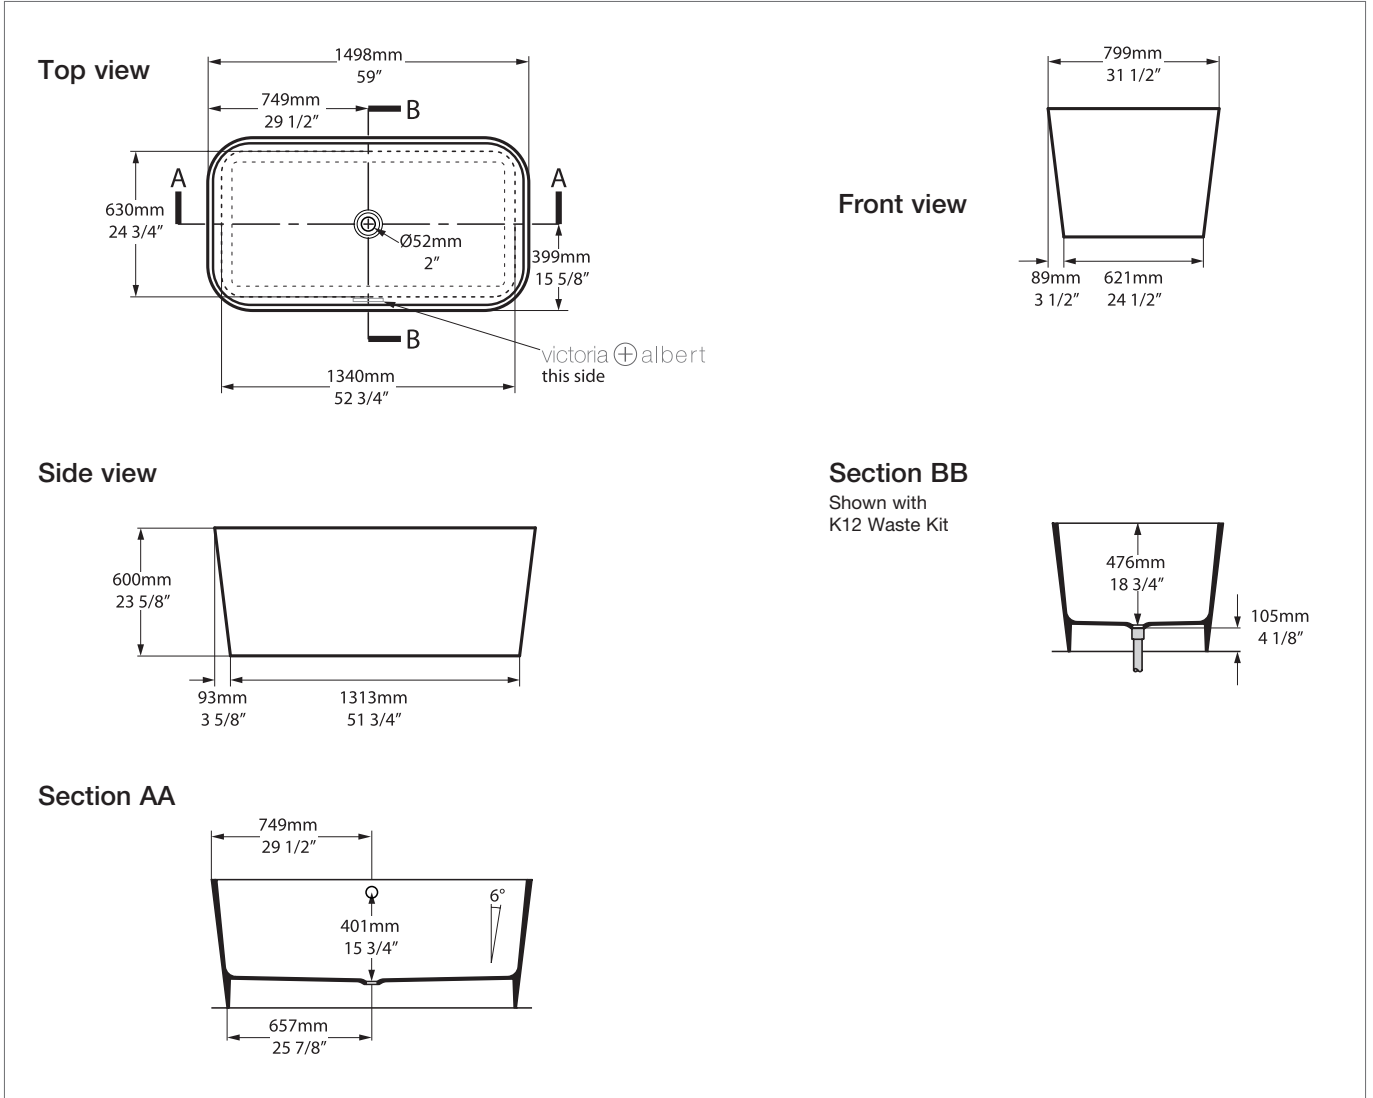

Edge EDG-N-SW-NO

Qc rich in Volcanic Limestone™

BV-2.1_0035

Recommended wastes: K12

*All measurements subject to +/-5% tolerance
*Overflow hole not drilled

UPC
C Massachusetts Code: Approved
cUPC listing by IAPMO: File No. 6574