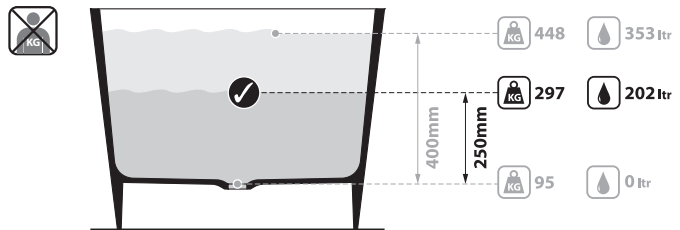

Edge EDG-N-SW-NO

Qc rich in Volcanic Limestone™

BV-2.1_0035

Recommended wastes: K12

*All measurements subject to +/-5% tolerance
*Overflow hole not drilled

UPC
C Massachusetts Code: Approved
cUPC listing by IAPMO: File No. 6574